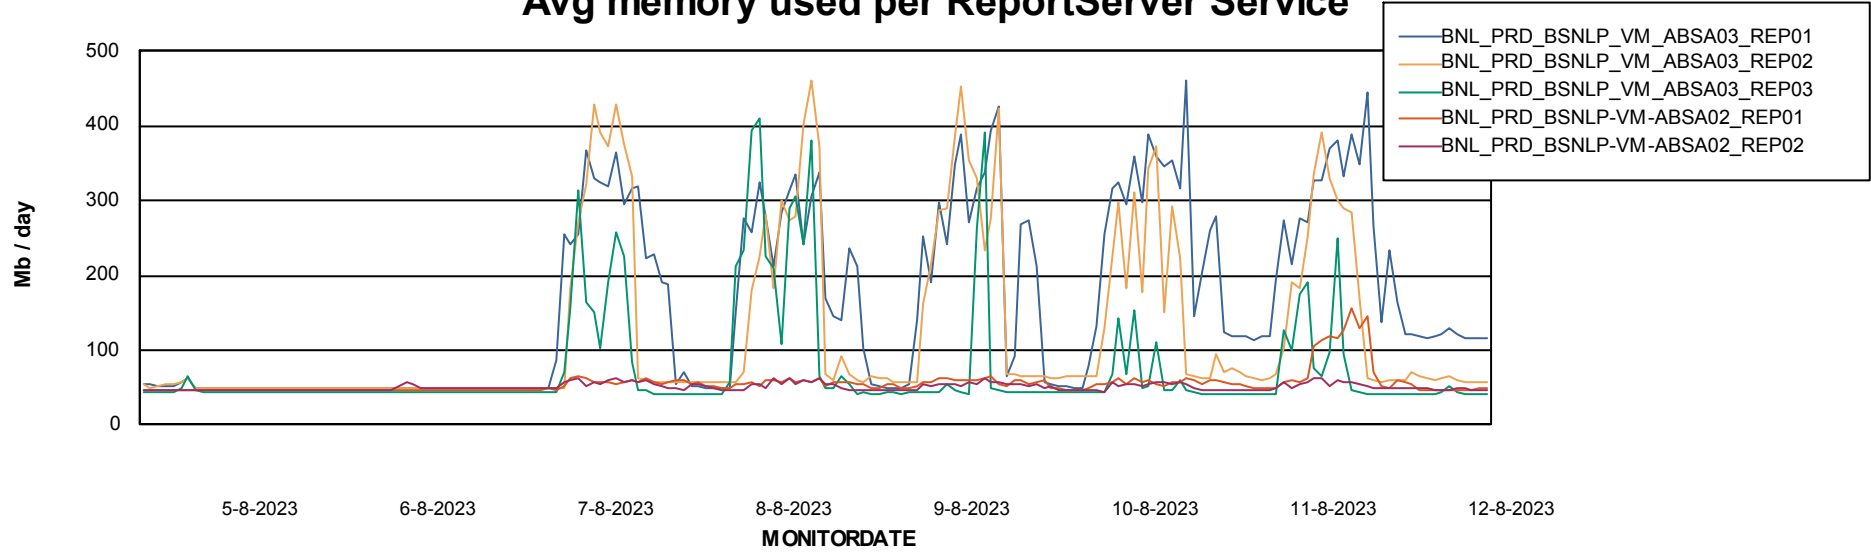

ABSSolute Application ReportServer Services

Avg memory used per ReportServer Service