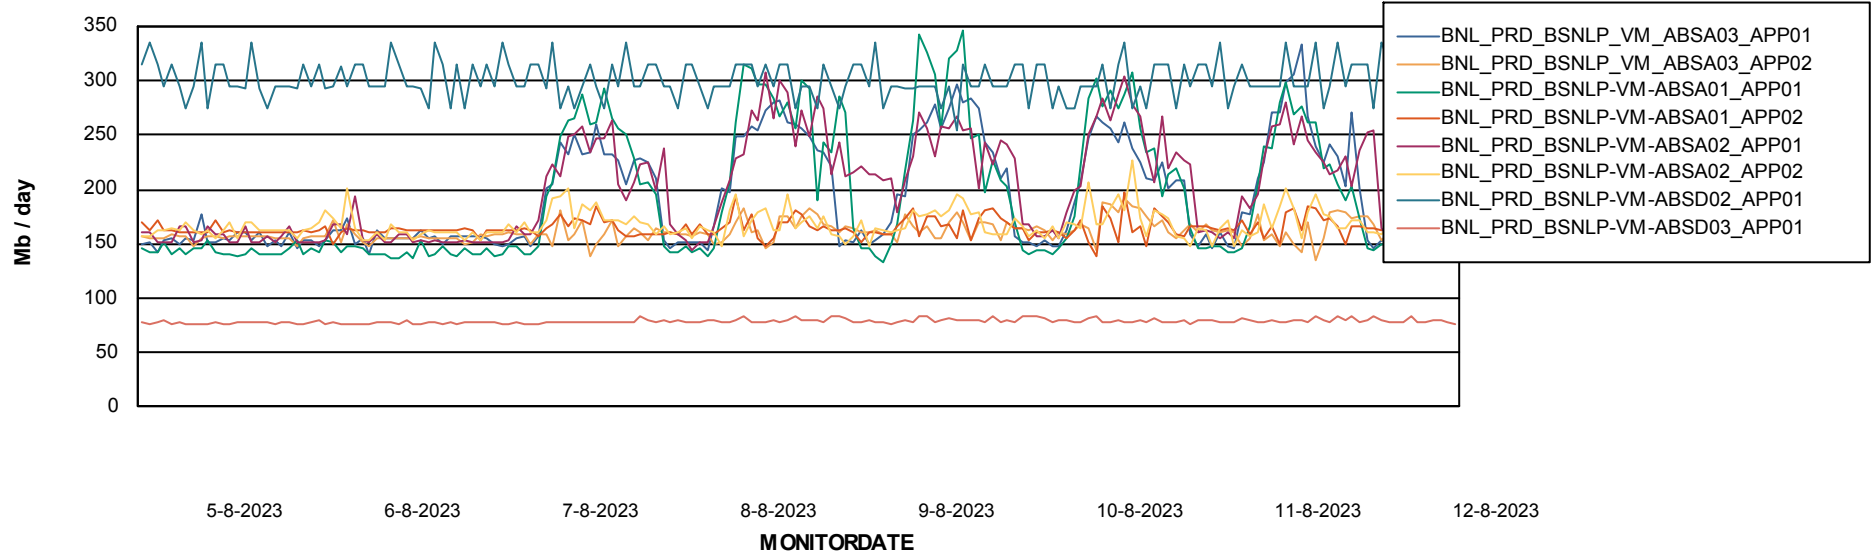

ABSSolute Application Server Services

Avg memory used per ABS Server Service