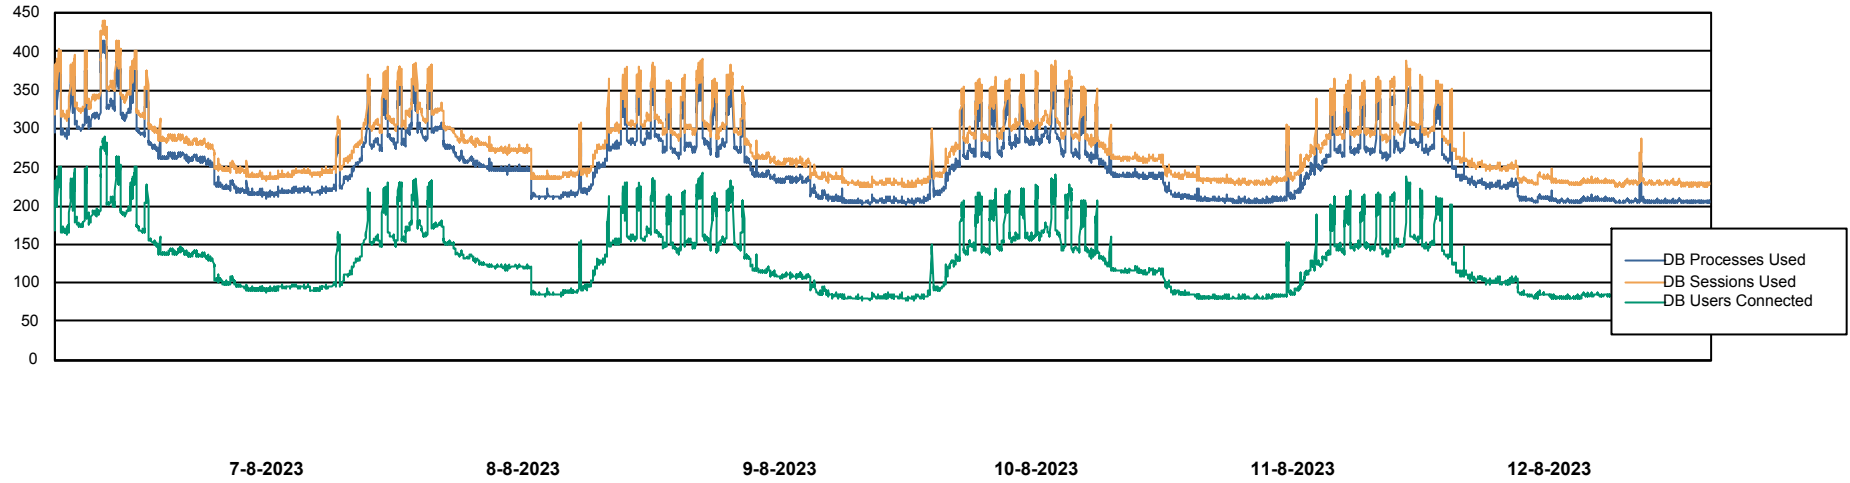

Database Performance BNLDB_Production