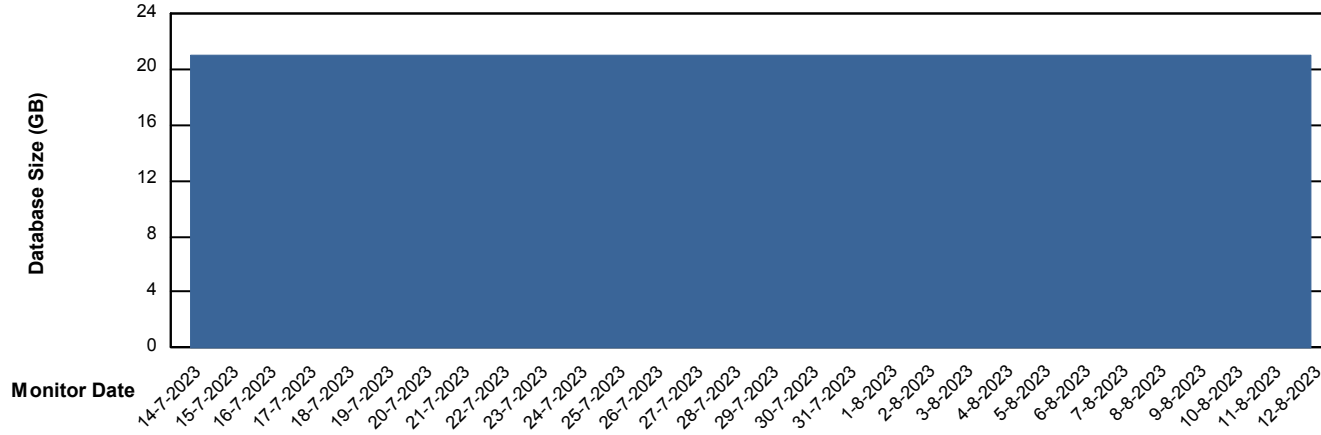

DATABASE SIZE BNL_EMCC

Database growth over last month