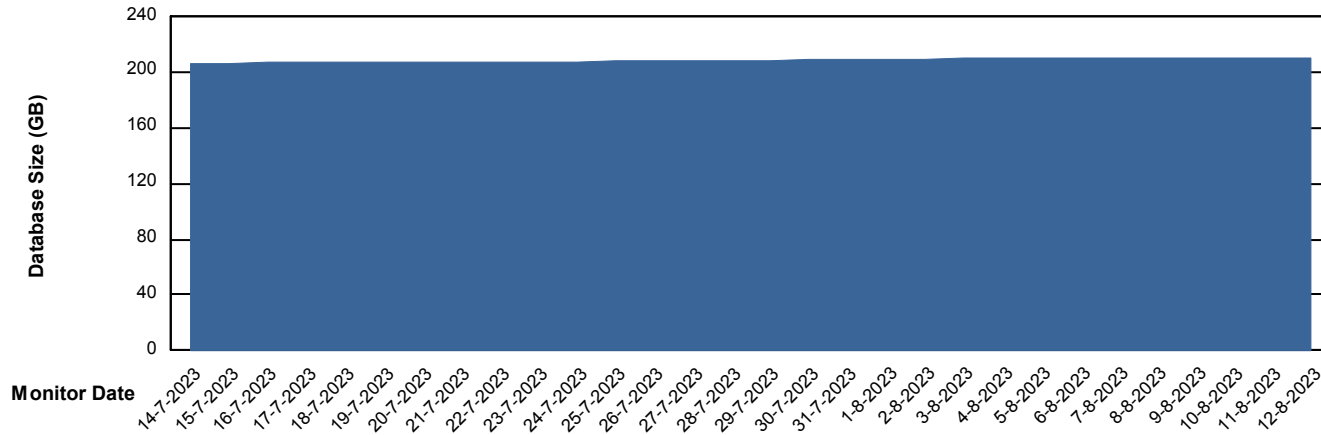

DATABASE SIZE BNLDB_Production

Database growth over last month