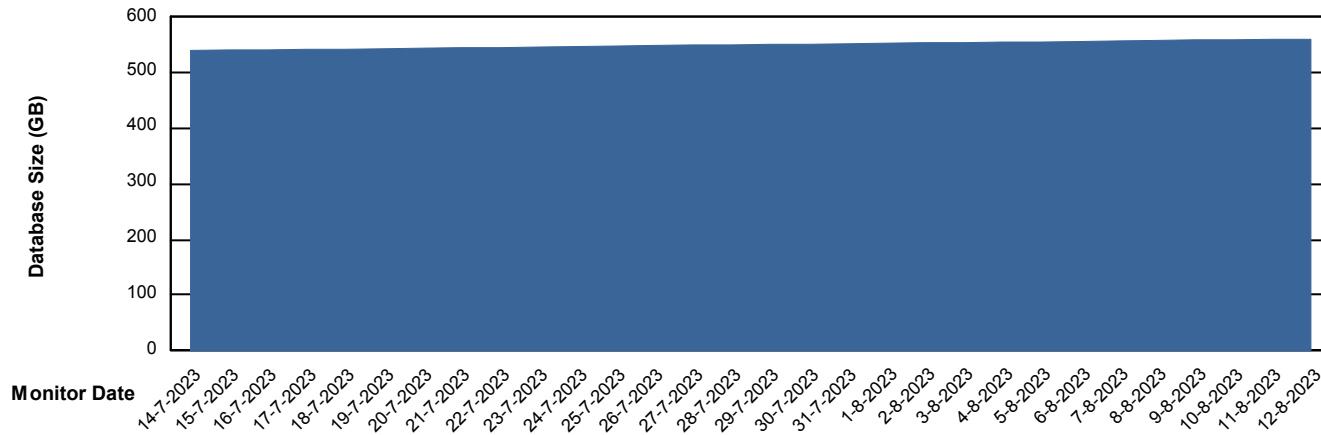

DATABASE SIZE BGG_PRD_DEDC-DB07_DB_Production

Database growth over last month