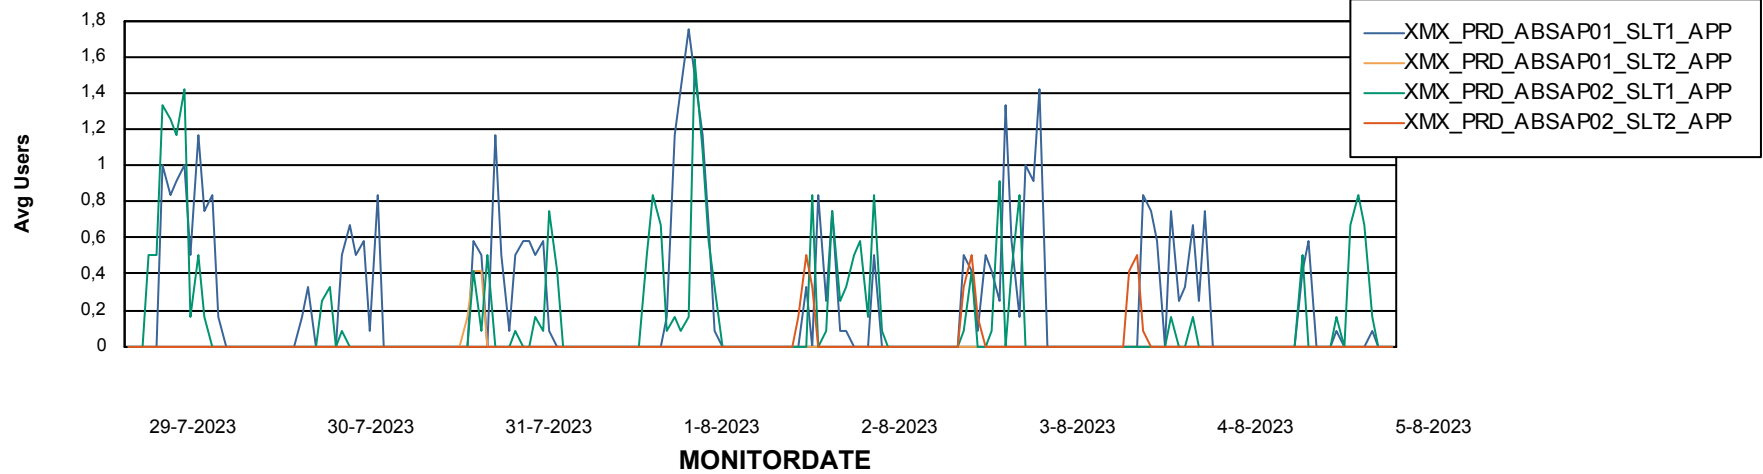

Weekly SLA Customer Report

Customer XMX Production (24/7)
Database ID 146

Standby Database Health XMX Production (24/7)

Recovery lag for last 7 days

Weekly SLA Customer Report

Customer XMX Production (24/7)
Database ID 146

ABSSolute Application Server Services

Avg memory used per ABS Server Service

Avg users per day per ABS server

Weekly SLA Customer Report

Customer XMX Production (24/7)
Database ID 146

ABSSolute Application ReportServer Services