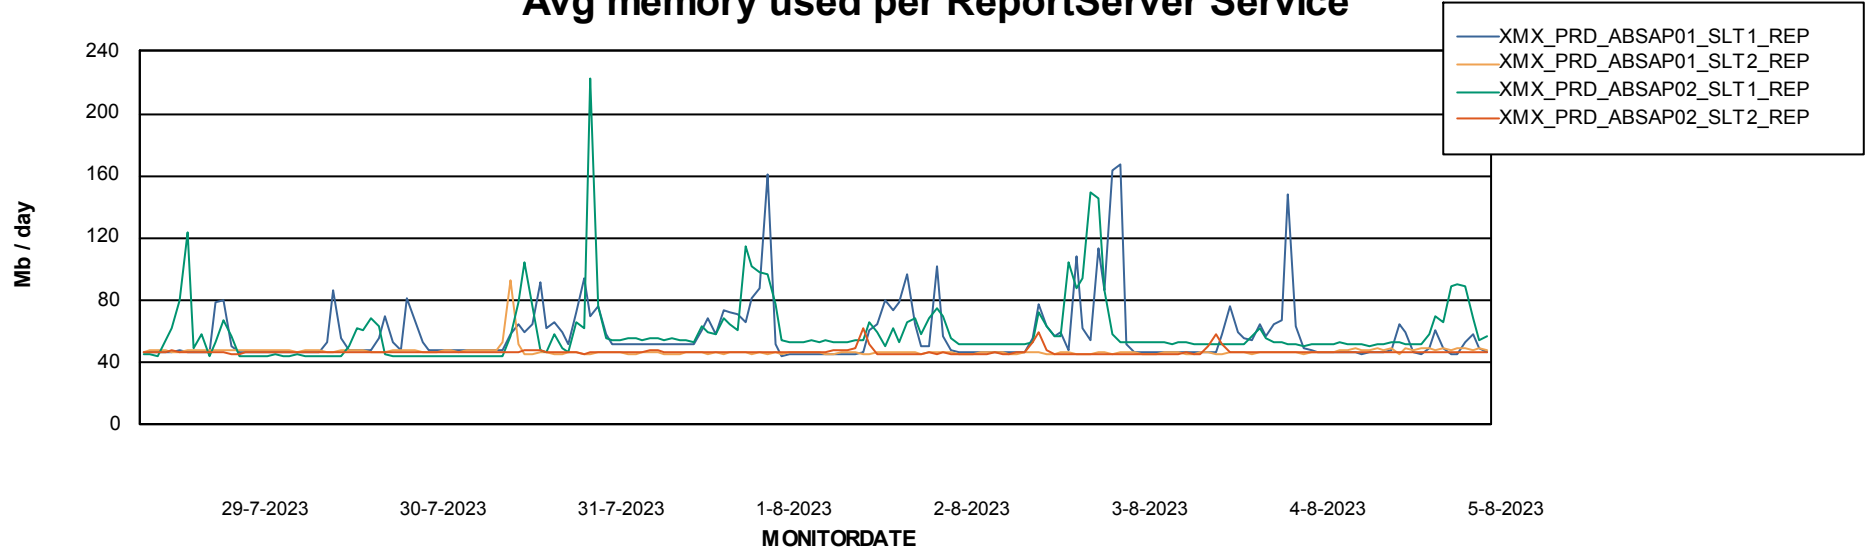

Weekly SLA Customer Report

Customer XMX Production (24/7)
Database ID 146

Standby Database Health XMX Production (24/7)

Recovery lag for last 7 days

Weekly SLA Customer Report

Customer XMX Production (24/7)
Database ID 146

ABSSolute Application Server Services

Avg memory used per ABS Server Service

Avg users per day per ABS server

Weekly SLA Customer Report

Customer XMX Production (24/7)
Database ID 146

ABSSolute Application ReportServer Services

Avg memory used per ReportServer Service

Weekly SLA Customer Report

Customer XMX Production (24/7)
Database ID 146

ABSolute Web Component Services

Avg memory used per ABS Web component

Weekly SLA Customer Report