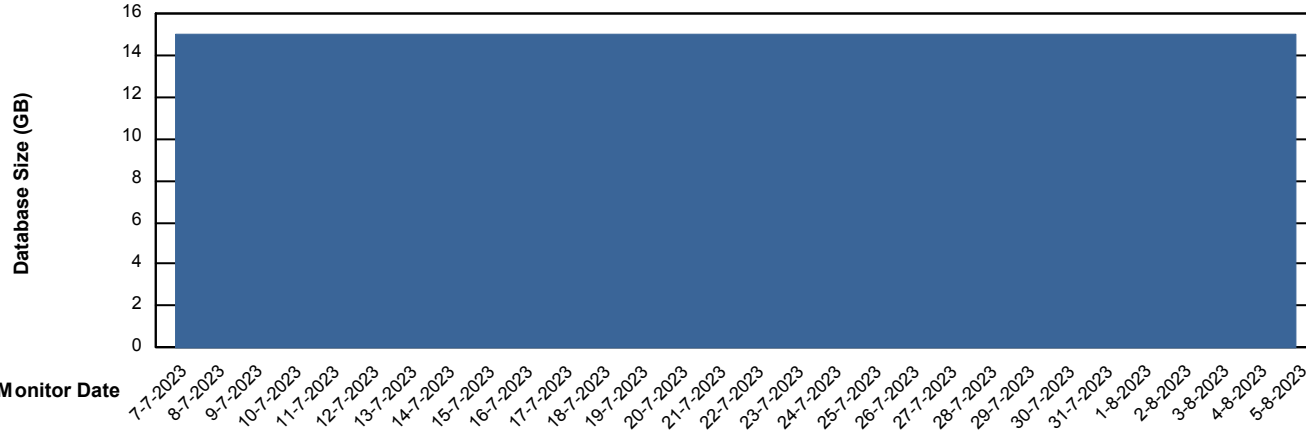

DB Processes Max 1,000
DB Processes Max 4
DB Processes Max 0

Weekly SLA Customer Report

Customer XMX Production (24/7)
 Database ID 146

DATABASE SIZE XMX_PROD_ABSDB01_PRDB

Database growth over last month

Database Tablespace XMX_PROD_ABSDB01_PRDB