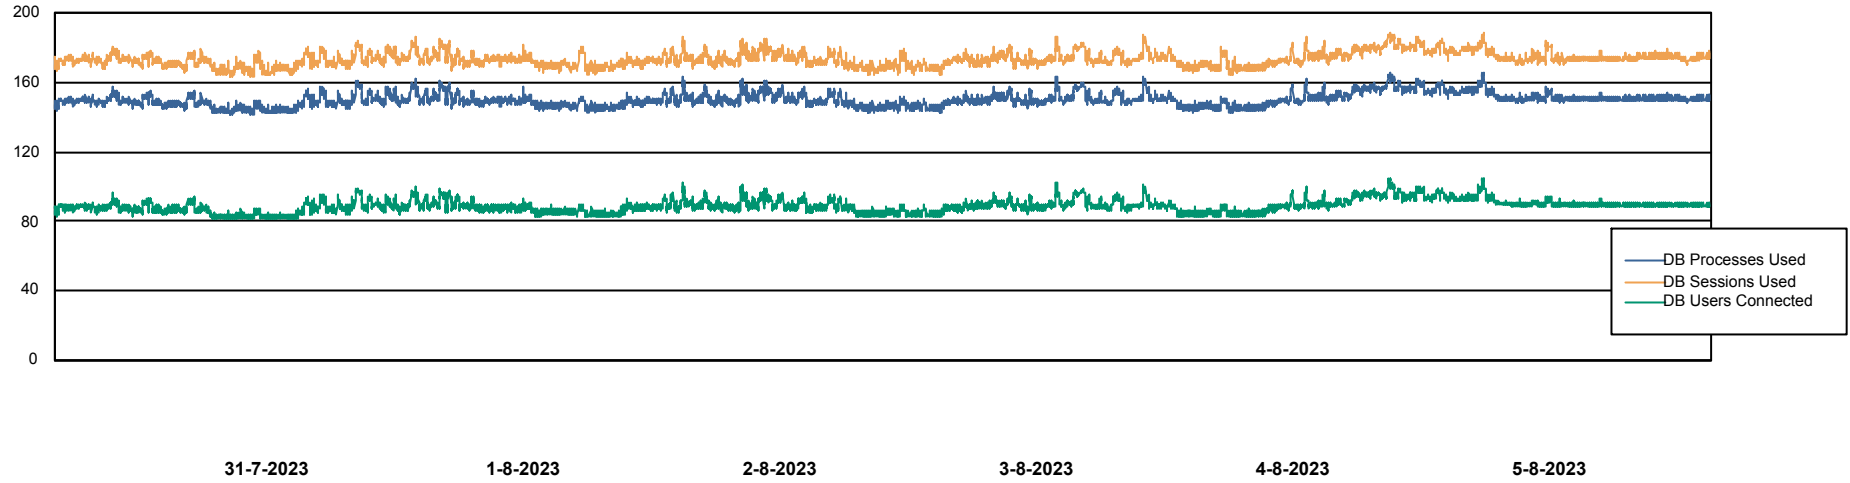

Weekly SLA Customer Report

Customer VOS_Production
Database ID 143

Database Performance VOSDB_BI

Weekly SLA Customer Report

Customer VOS_Production
Database ID 143

Database Performance VOSDB_Production

Weekly SLA Customer Report