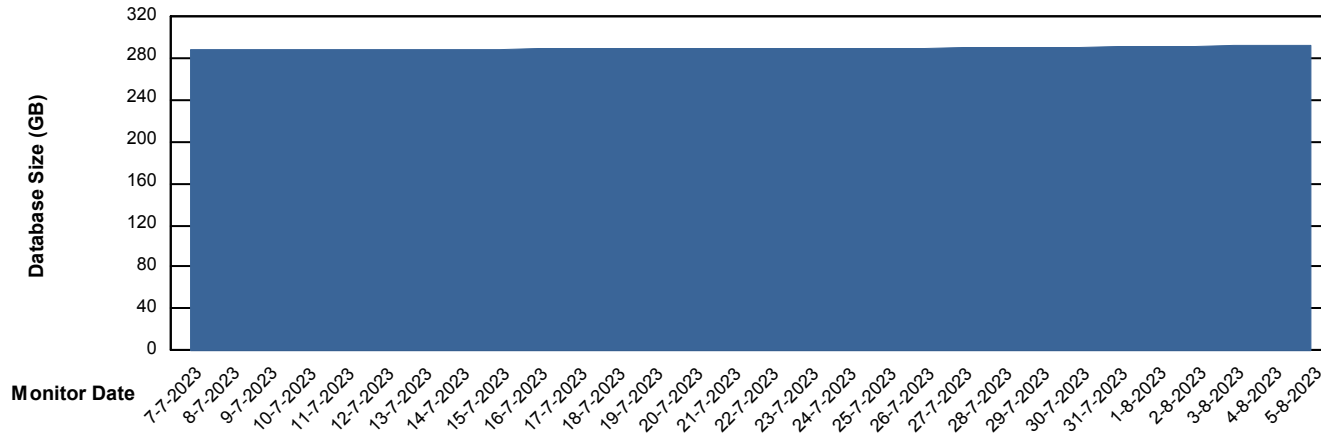

DATABASE SIZE VOSDB_Production

Database growth over last month