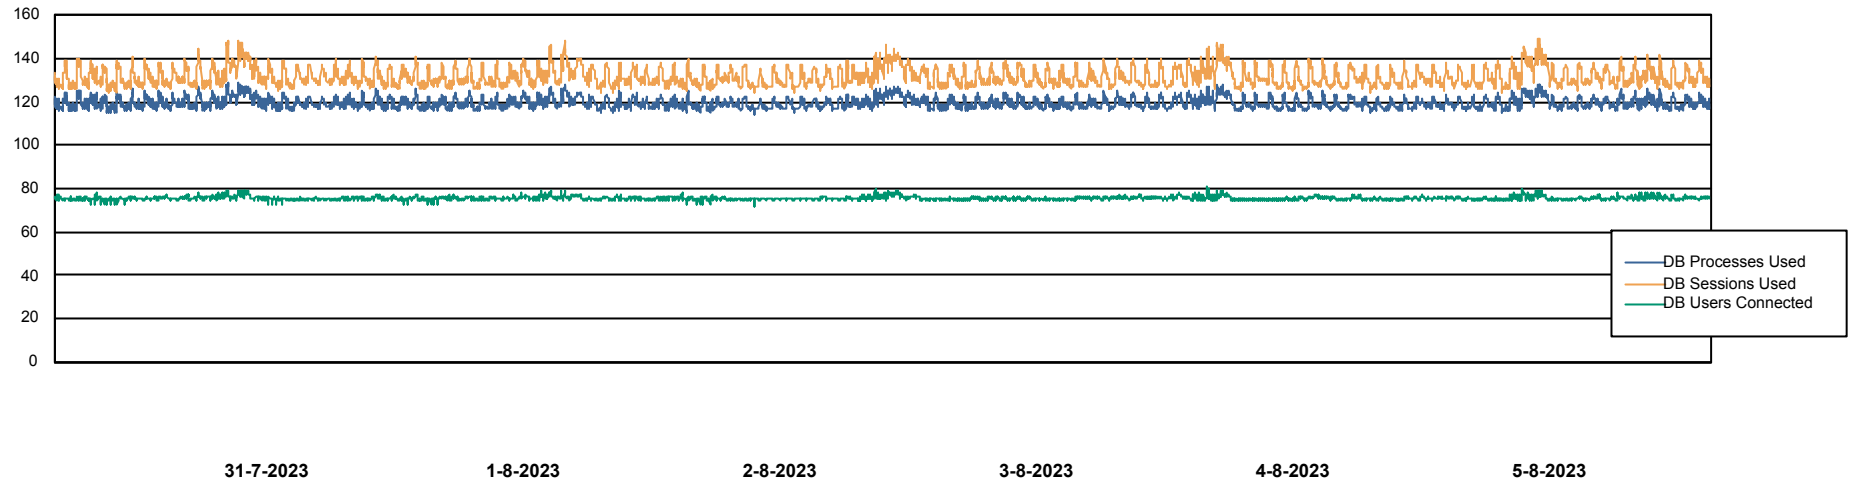

Weekly SLA Customer Report

Customer VOS_Production
Database ID 143

Database Performance VOSDB_BI

Weekly SLA Customer Report

Customer VOS_Production
Database ID 143

Database Performance VOSDB_Production

Weekly SLA Customer Report