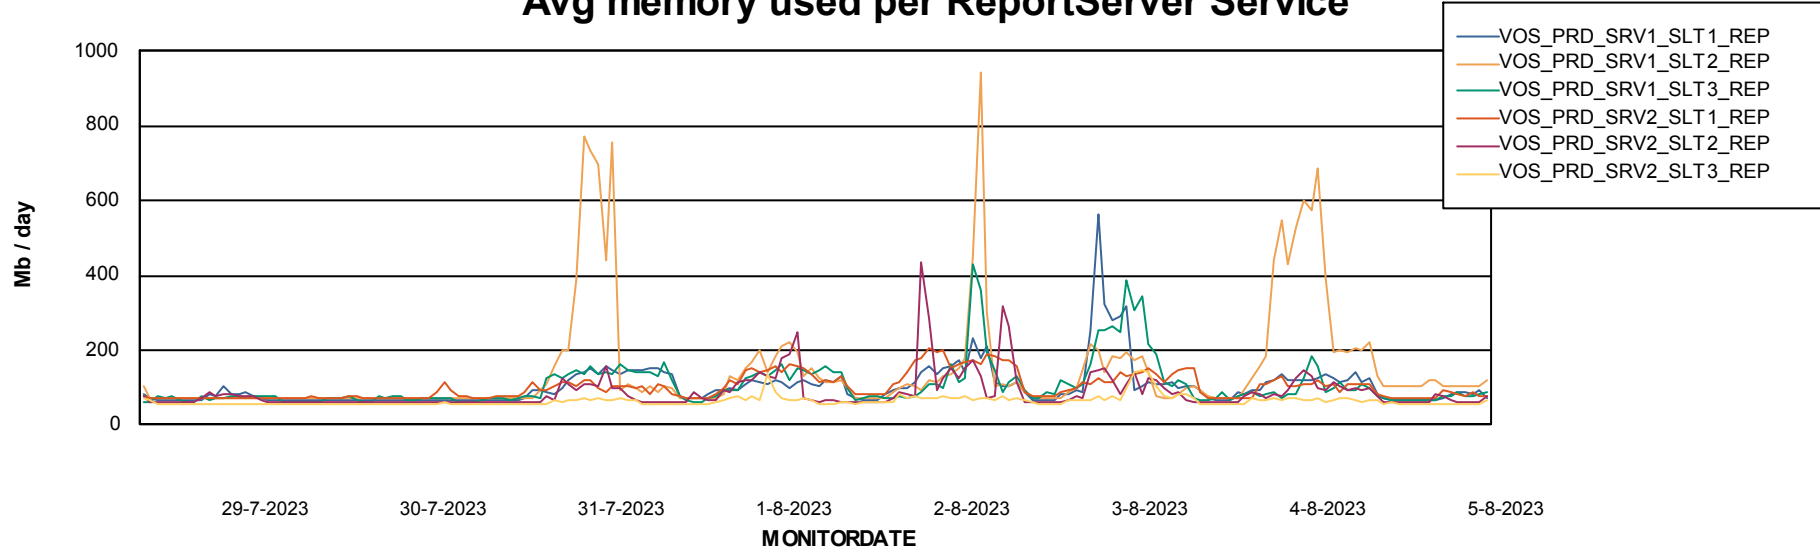

Avg memory used per ABS Server Service

Avg users per day per ABS server

Weekly SLA Customer Report

Customer VOS_Production
Database ID 143

ABSSolute Application ReportServer Services

Avg memory used per ReportServer Service