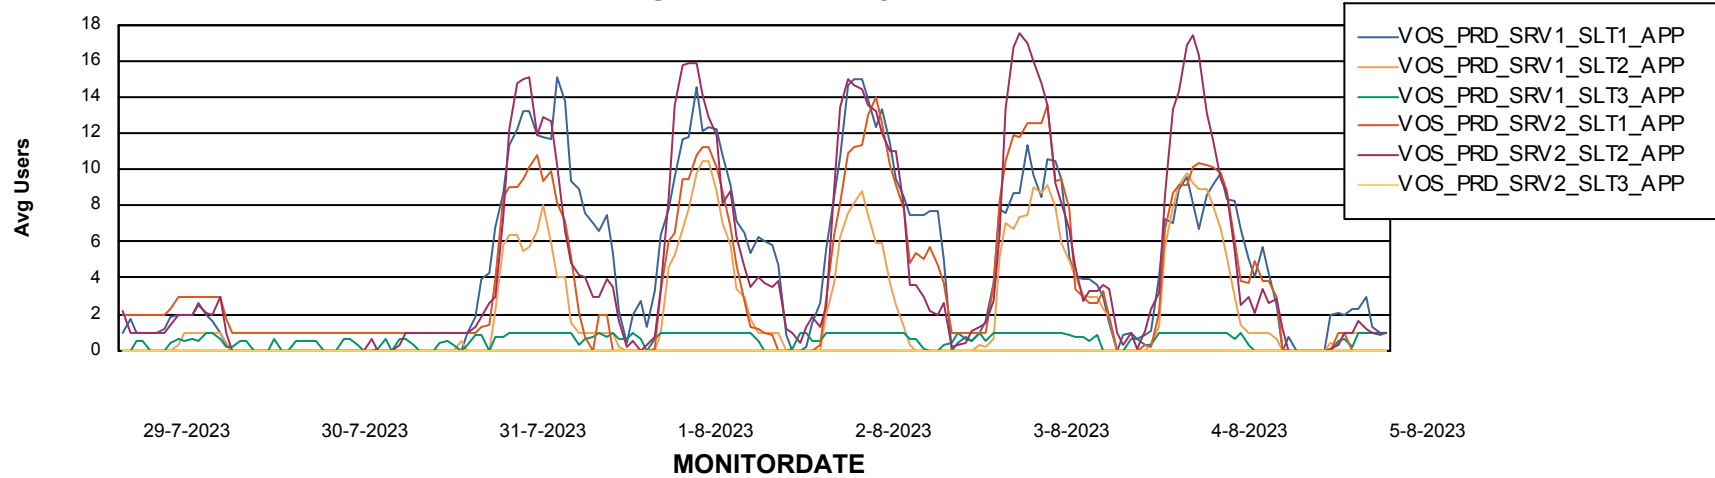

Avg users per day per ABS server