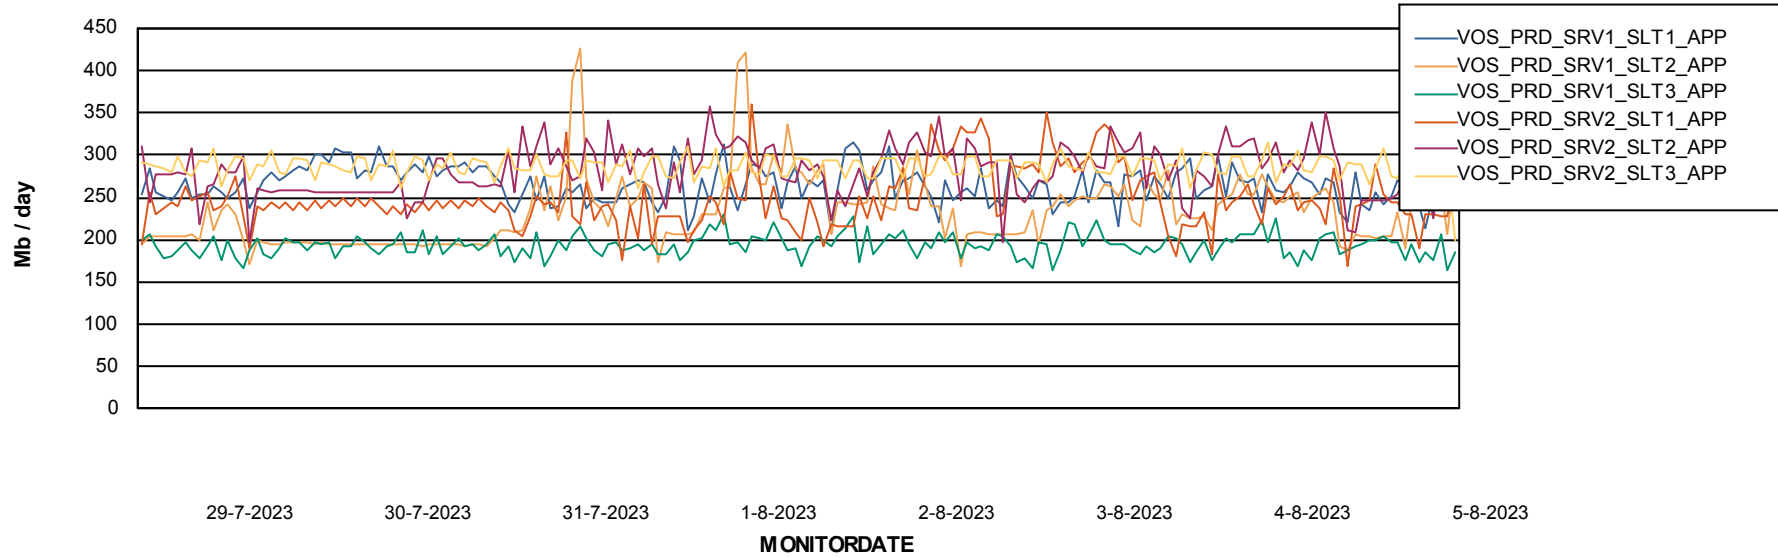

ABSSolute Application Server Services

Avg memory used per ABS Server Service