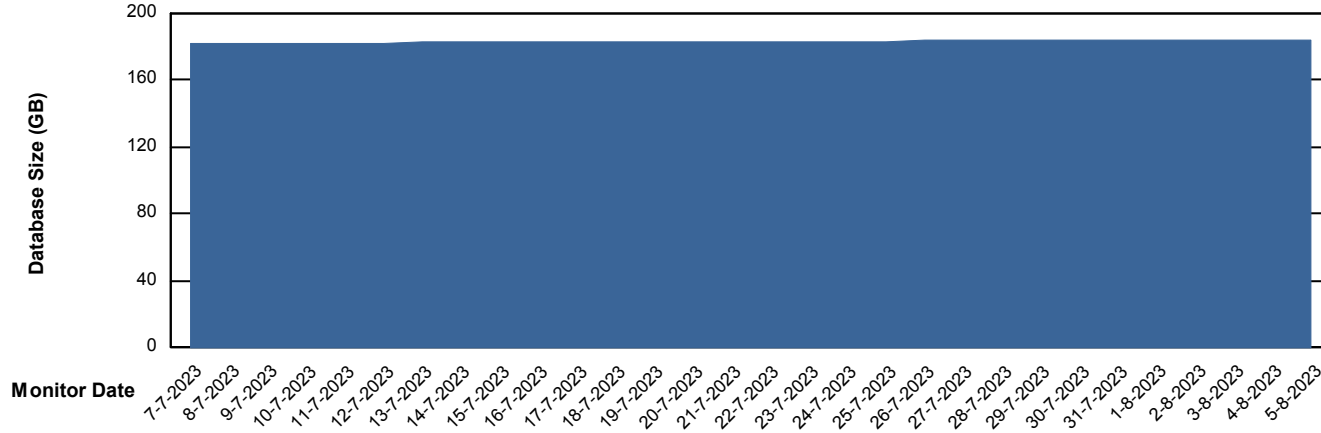

Customer VOS_Production
Database ID 143

Database Performance VOSDB_Standby

DB Processes Max 1,000

Weekly SLA Customer Report

Customer VOS_Production
Database ID 143

DATABASE SIZE VOSDB_BI

Database growth over last month