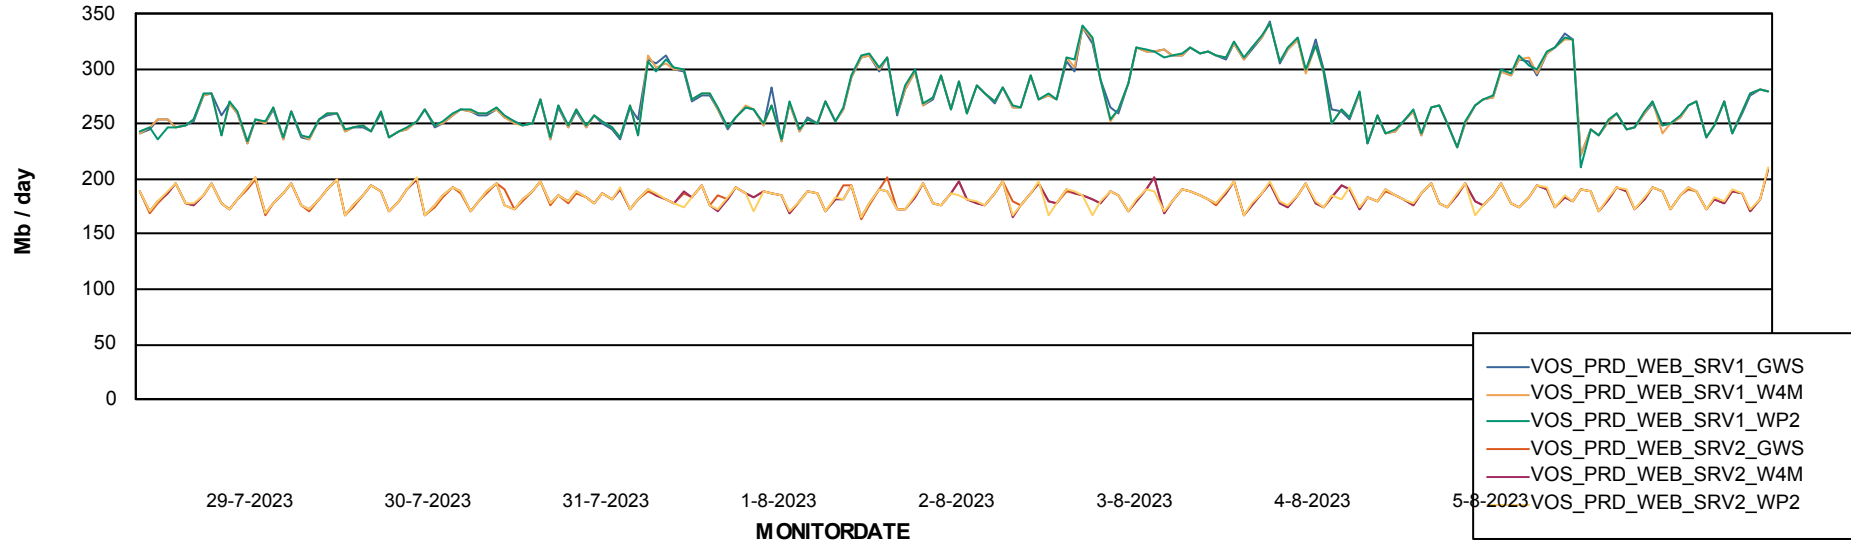

ABSSolute Web Component Services

Avg memory used per ABS Web component