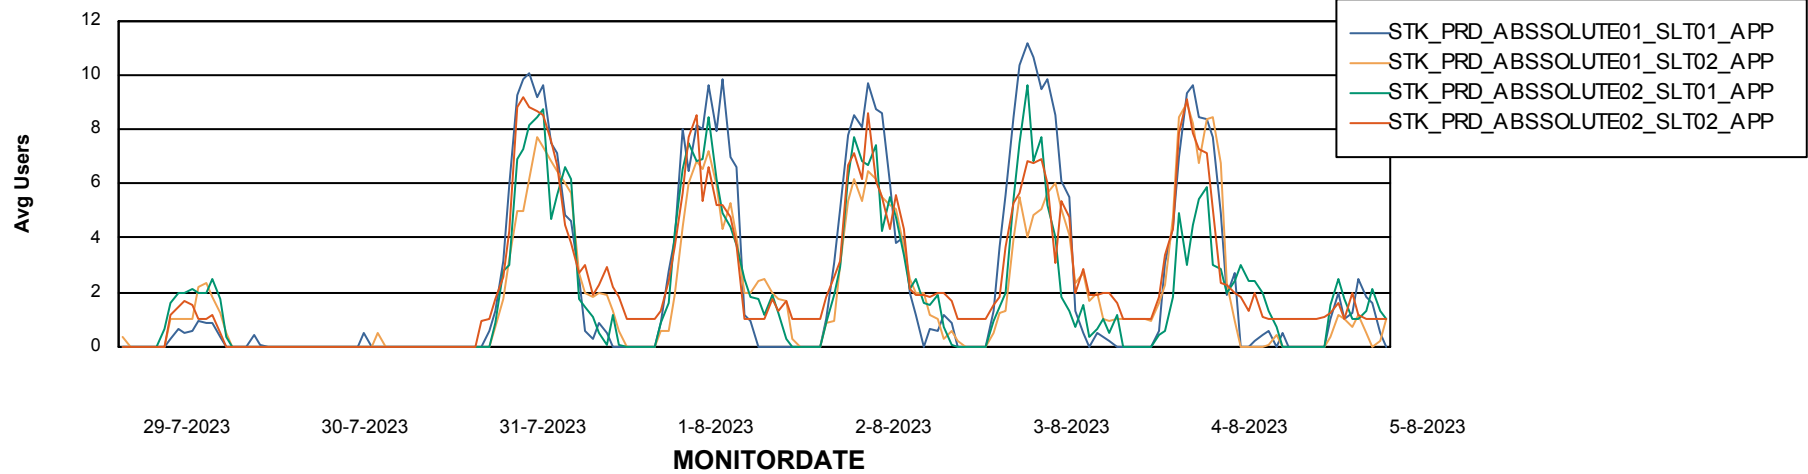

Avg users per day per ABS server