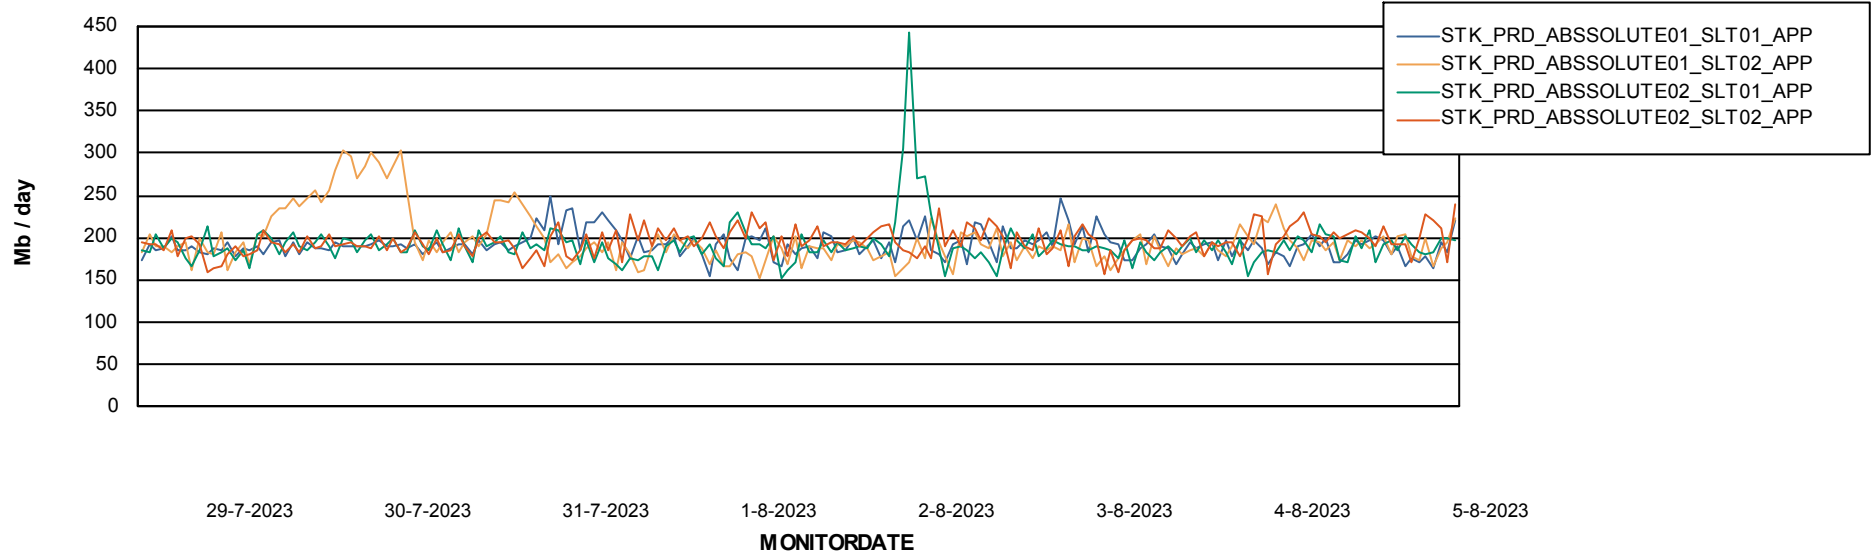

ABSSolute Application Server Services

Avg memory used per ABS Server Service