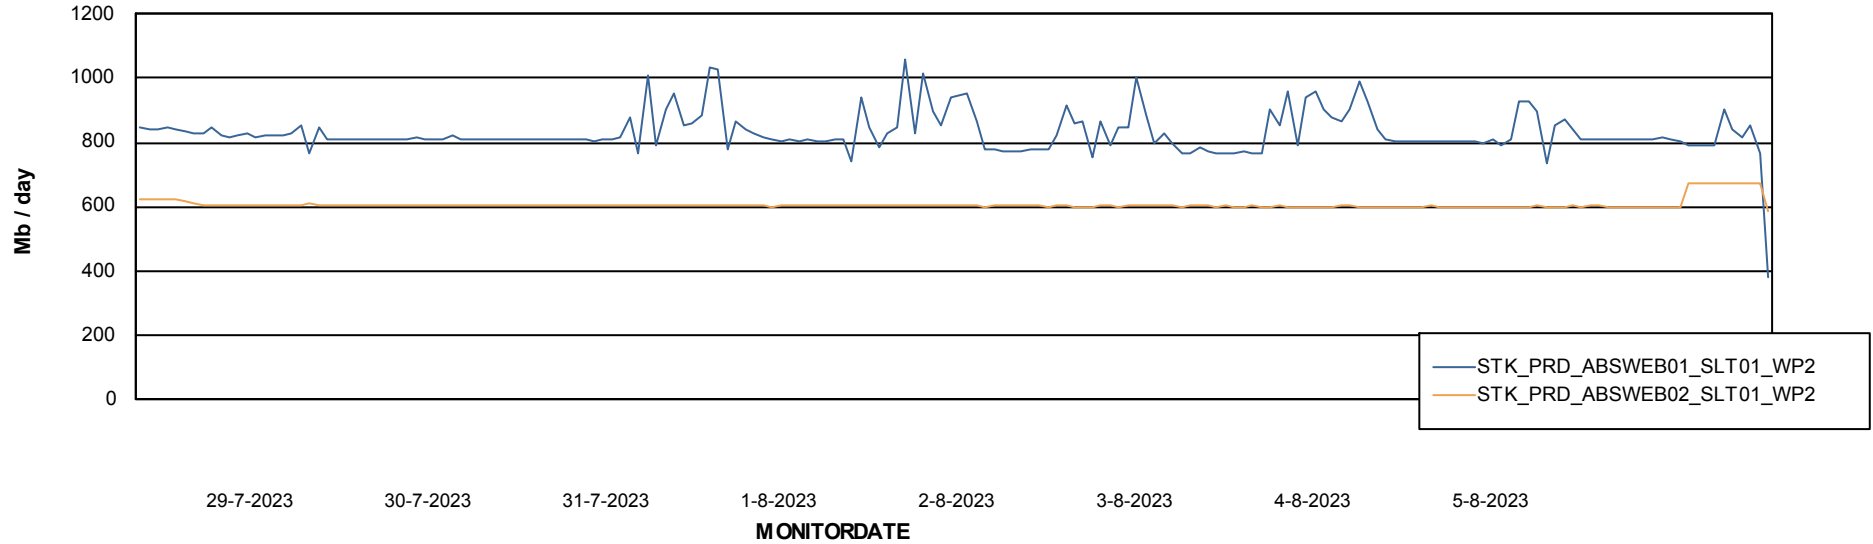

ABSSolute Web Component Services

Avg memory used per ABS Web component