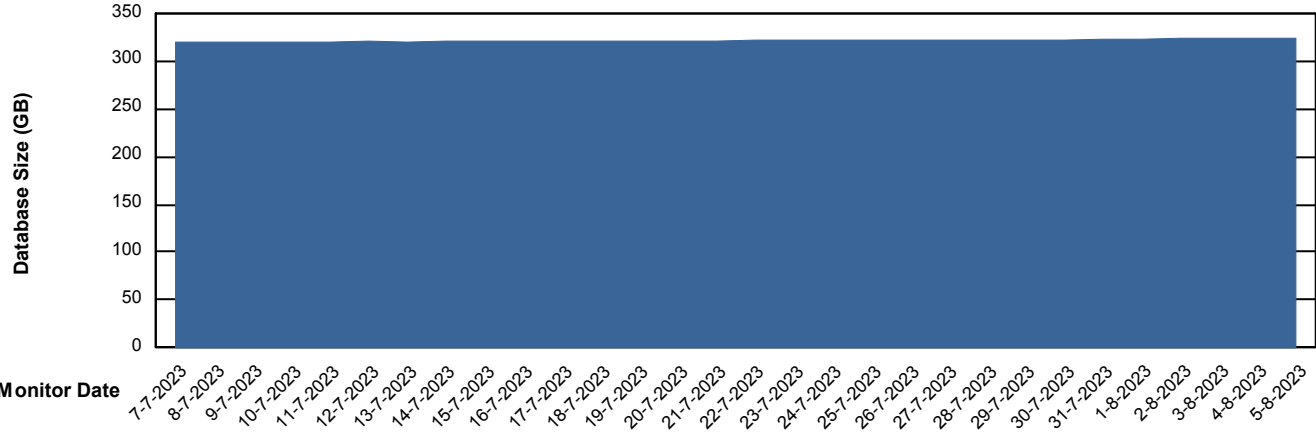

DATABASE SIZE STKDB_Production

Database growth over last month