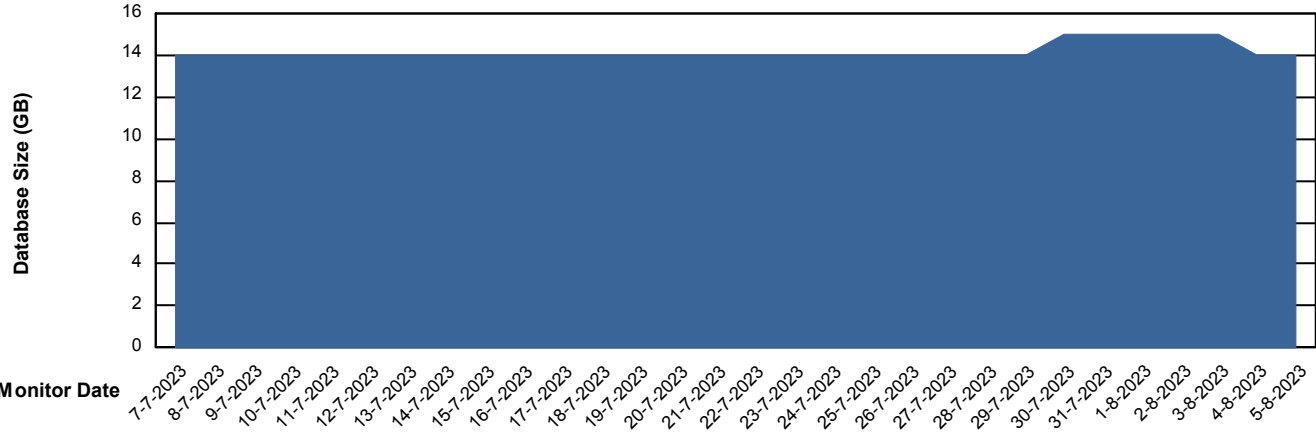

Weekly SLA Customer Report

Customer SPI_Production
Database ID 49

Database Performance SPIDB_Standby

DB Processes Max 500

Weekly SLA Customer Report

Customer SPI_Production
 Database ID 49

DATABASE SIZE SPIDB_Production

Database growth over last month

Database Tablespace SPIDB_Production

Date	Tablespace Name	Filesize (Gb)	Usedsize (Gb)	Percentage free
5-8-2023	ABSDATA	5	3	46
	INDX	8	5	43
4-8-2023	ABSDATA	5	3	46
	INDX	8	5	43
3-8-2023	ABSDATA	5	3	46
	INDX	8	5	43
2-8-2023	ABSDATA	5	3	46
	INDX	8	5	43
1-8-2023	ABSDATA	5	3	46
	INDX	8	5	43
31-7-2023	ABSDATA	5	3	46
	INDX	8	5	43
30-7-2023	ABSDATA	5	3	46
	INDX	8	5	43