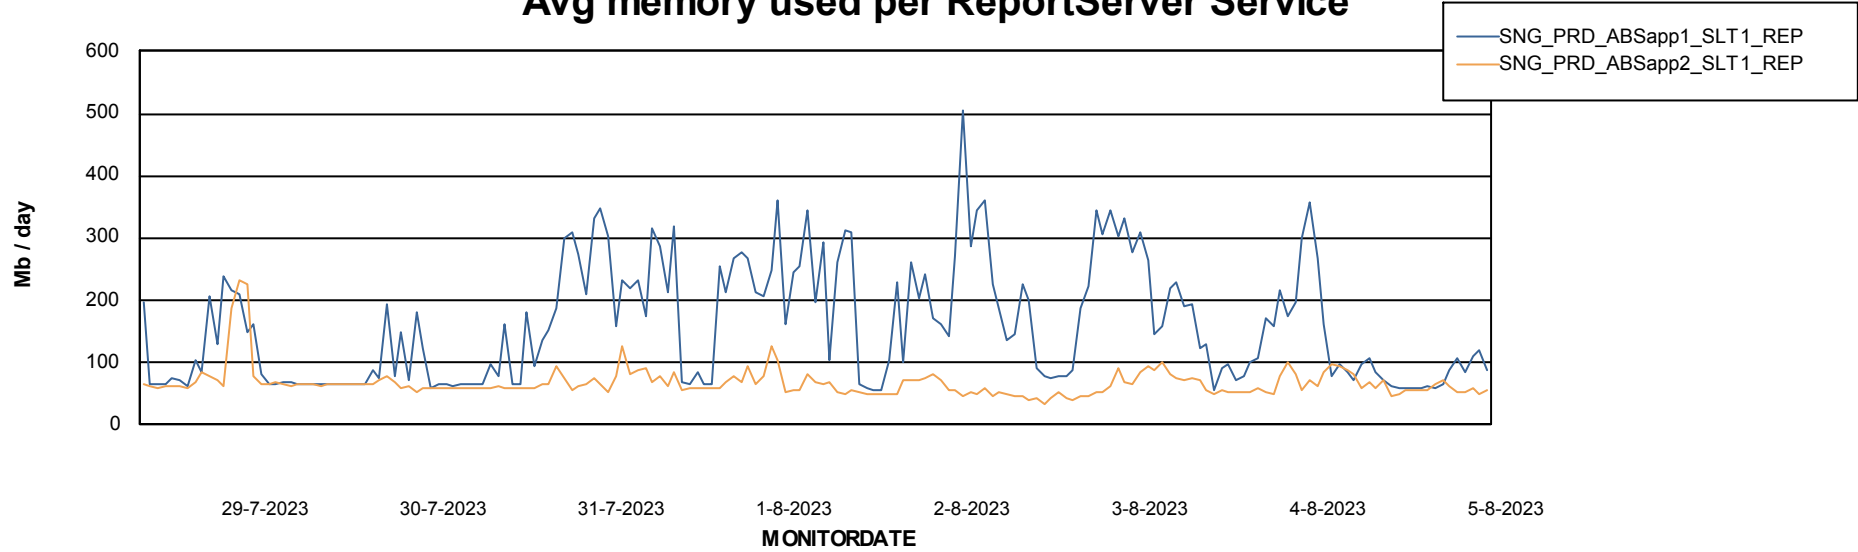

ABSSolute Application ReportServer Services

Avg memory used per ReportServer Service