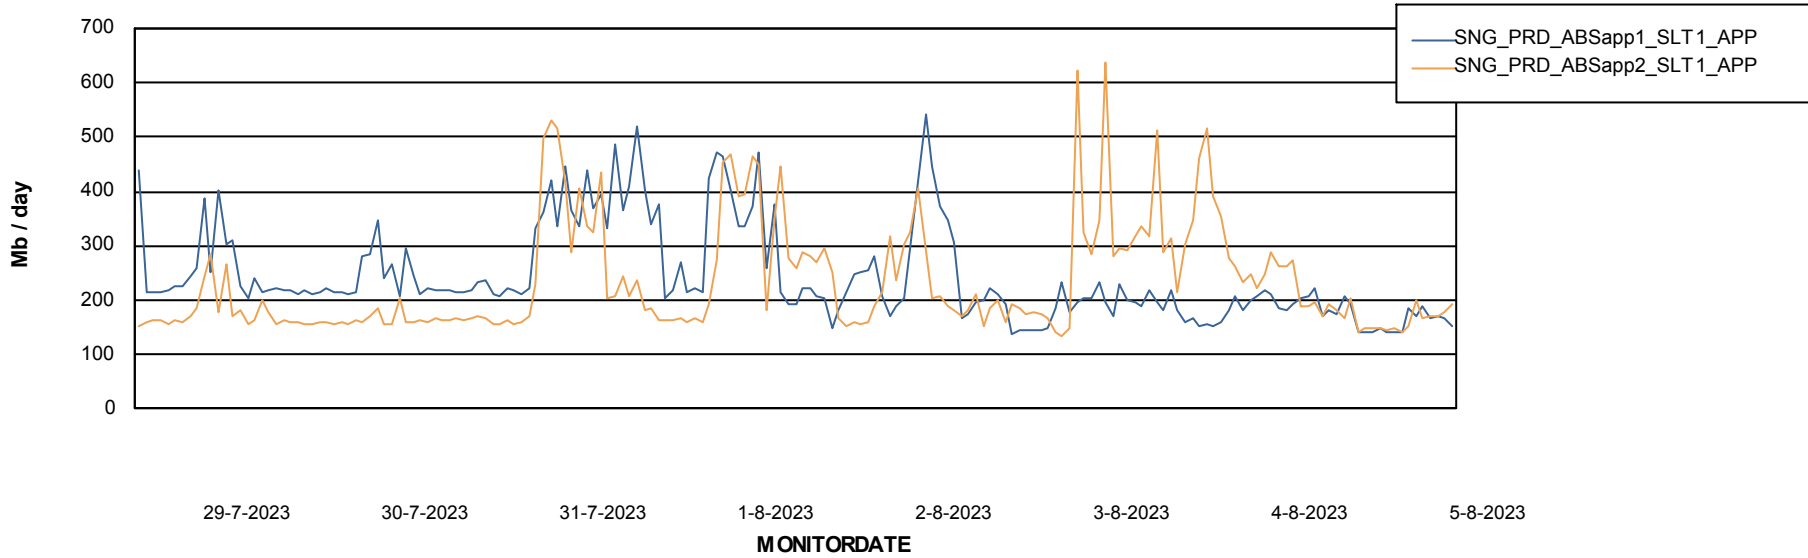

Database Performance SNG_PRD_ORACLE1

Weekly SLA Customer Report

Customer SNG_Production
 Database ID 70

DATABASE SIZE SNG_PRD_ORACLE1

Database growth over last month

Database Tablespace SNG_PRD_ORACLE1

Date	Tablespace Name	Filesize (Gb)	Usedsize (Gb)	Percentage free
5-8-2023	ABSDATA	54	40	26
	INDX	135	108	20
4-8-2023	ABSDATA	54	40	26
	INDX	135	108	20
3-8-2023	ABSDATA	54	40	26
	INDX	135	108	20
2-8-2023	ABSDATA	54	40	26
	INDX	128	108	16
1-8-2023	ABSDATA	54	40	26
	INDX	128	108	16
31-7-2023	ABSDATA	54	40	26
	INDX	128	108	16
30-7-2023	ABSDATA	54	40	26
	INDX	128	108	16

Weekly SLA Customer Report

Customer SNG_Production
Database ID 70

ABSSolute Application Server Services

Avg memory used per ABS Server Service

Avg users per day per ABS server

Weekly SLA Customer Report

Customer SNG_Production
Database ID 70