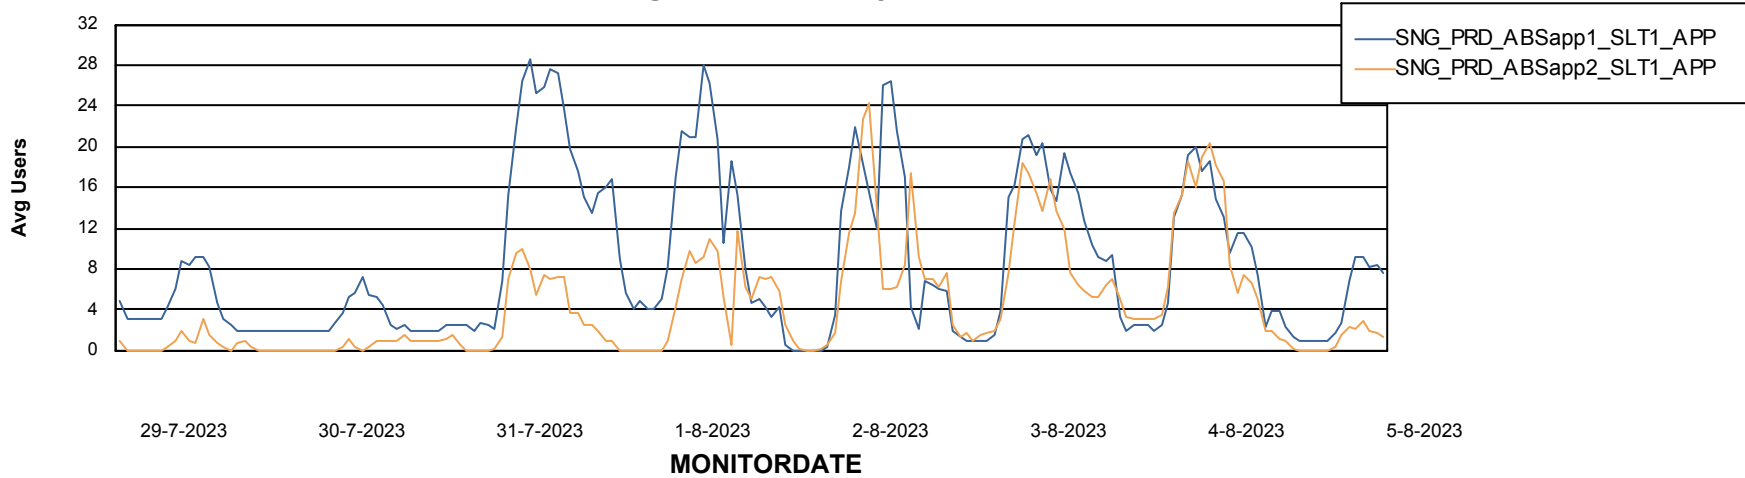

Weekly SLA Customer Report

Customer SNG_Production
Database ID 70

ABSSolute Application Server Services

Avg memory used per ABS Server Service

Avg users per day per ABS server

Weekly SLA Customer Report

Customer SNG_Production
Database ID 70