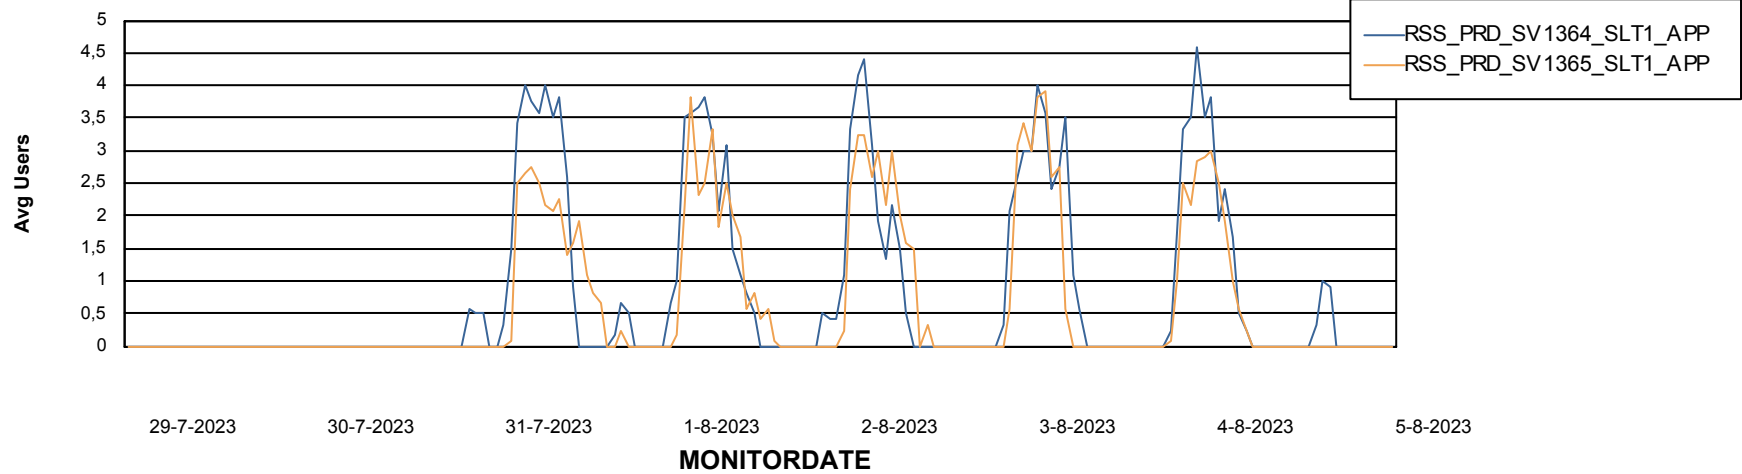

Weekly SLA Customer Report

Customer RSS Production
Database ID 52

ABSSolute Application Server Services

Avg memory used per ABS Server Service

Avg users per day per ABS server

Weekly SLA Customer Report

Customer RSS Production
Database ID 52