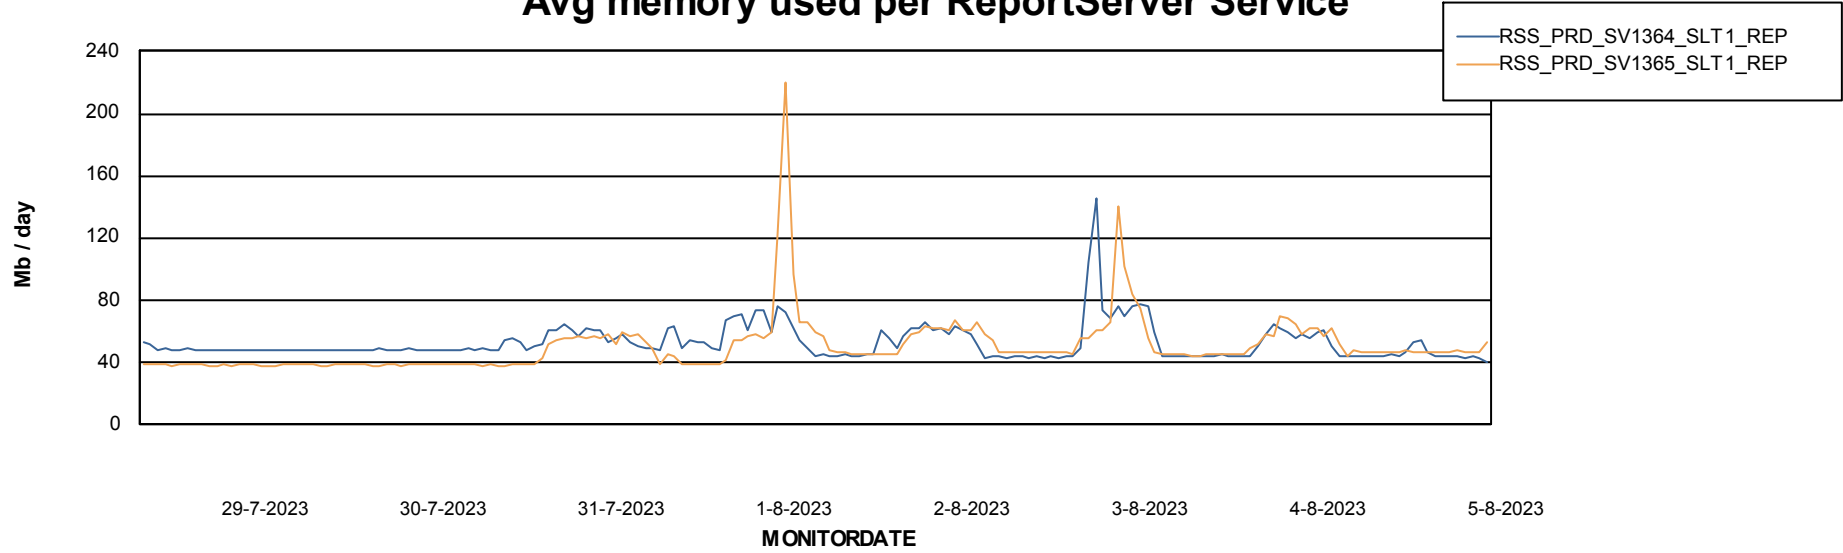

ABSSolute Application ReportServer Services

Avg memory used per ReportServer Service