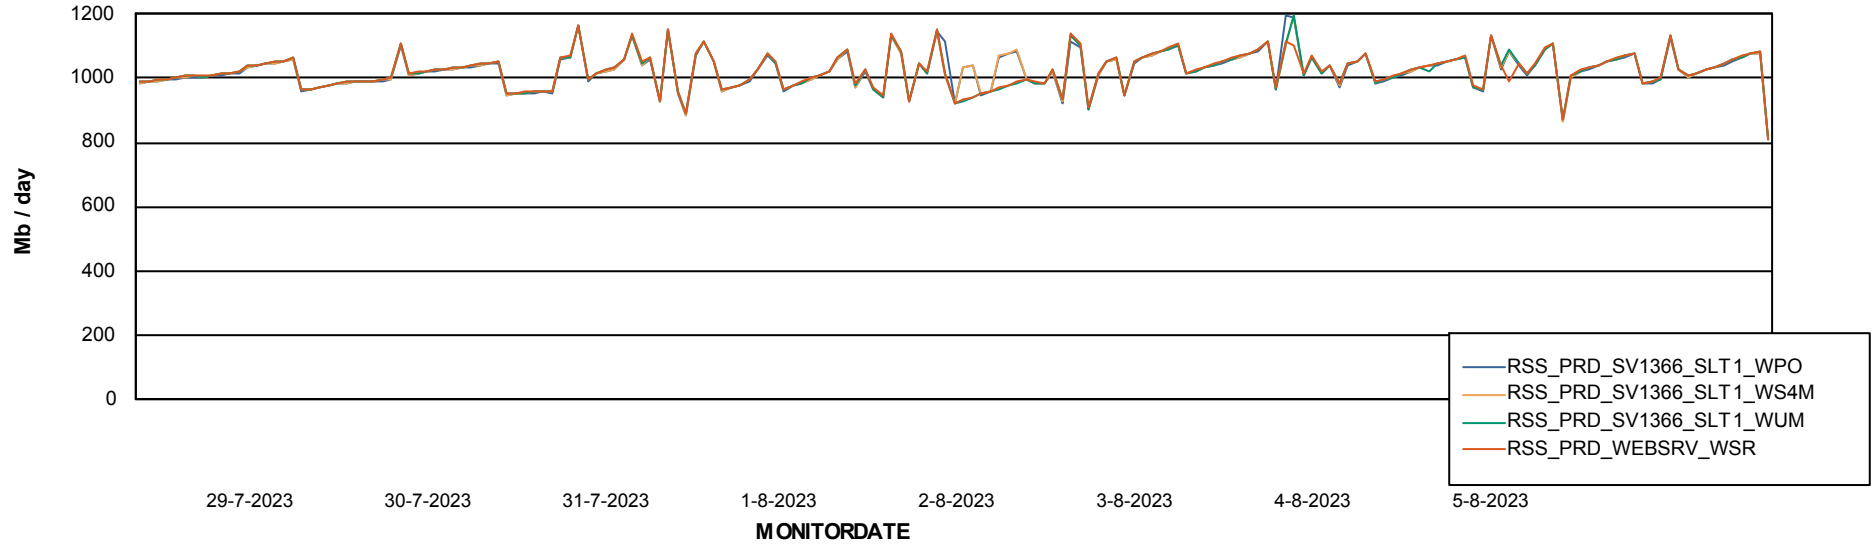

ABSSolute Application ReportServer Services

Avg memory used per ReportServer Service

Weekly SLA Customer Report

Customer RSS Production
Database ID 52

ABSSolute Web Component Services

Avg memory used per ABS Web component