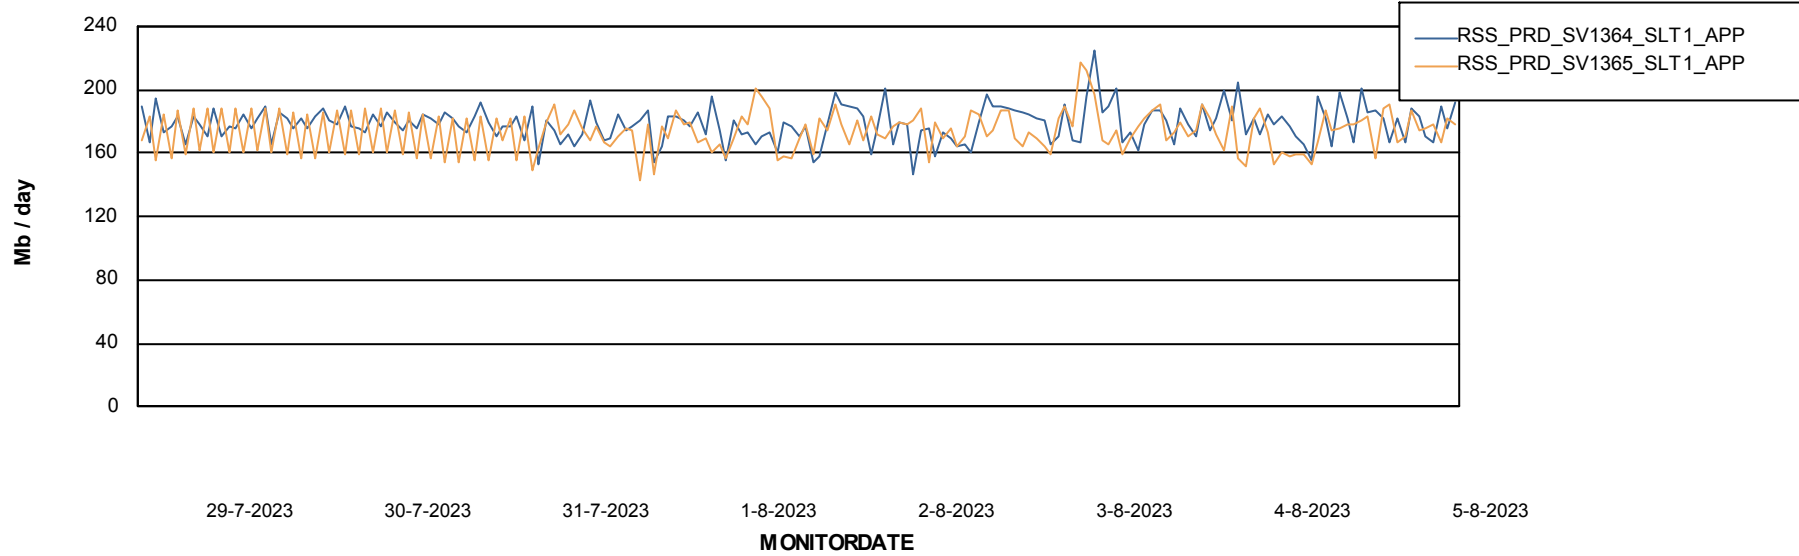

DB Processes Max 300

Weekly SLA Customer Report

Customer RSS Production
 Database ID 52

DATABASE SIZE RSS_PRD_SV1364_PRD_DB

Database growth over last month

Database Tablespace RSS_PRD_SV1364_PRD_DB

Date	Tablespace Name	Filesize (Gb)	Usedsize (Gb)	Percentage free
5-8-2023	ABSDATA	51	43	16
	INDX	69	58	16
4-8-2023	ABSDATA	51	43	16
	INDX	69	58	16
3-8-2023	ABSDATA	51	43	16
	INDX	69	58	16
2-8-2023	ABSDATA	51	43	16
	INDX	69	58	16
1-8-2023	ABSDATA	51	43	16
	INDX	69	58	16
31-7-2023	ABSDATA	51	43	16
	INDX	69	58	16
30-7-2023	ABSDATA	51	43	16
	INDX	69	58	16

Weekly SLA Customer Report

Customer RSS Production
Database ID 52

ABSSolute Application Server Services

Avg memory used per ABS Server Service

Avg users per day per ABS server

Weekly SLA Customer Report

Customer RSS Production
Database ID 52