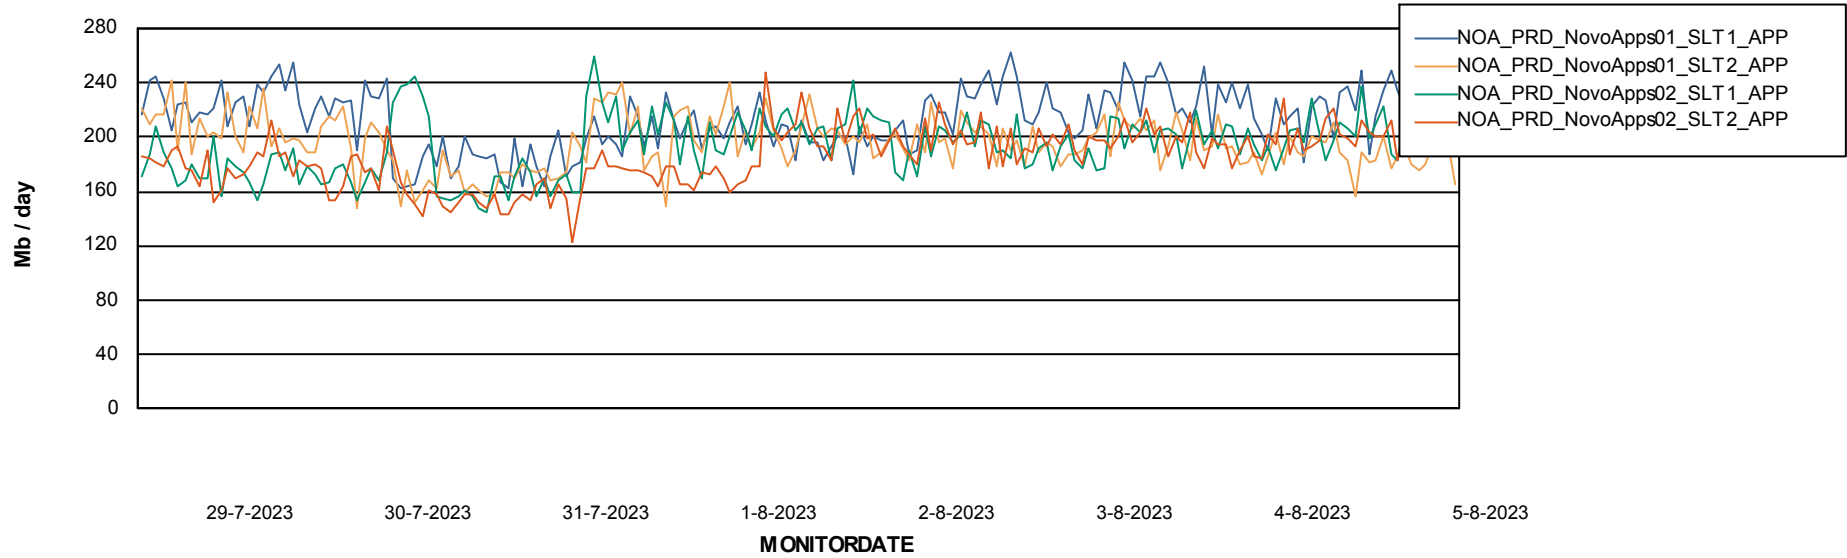

ABSSolute Application Server Services

Avg memory used per ABS Server Service