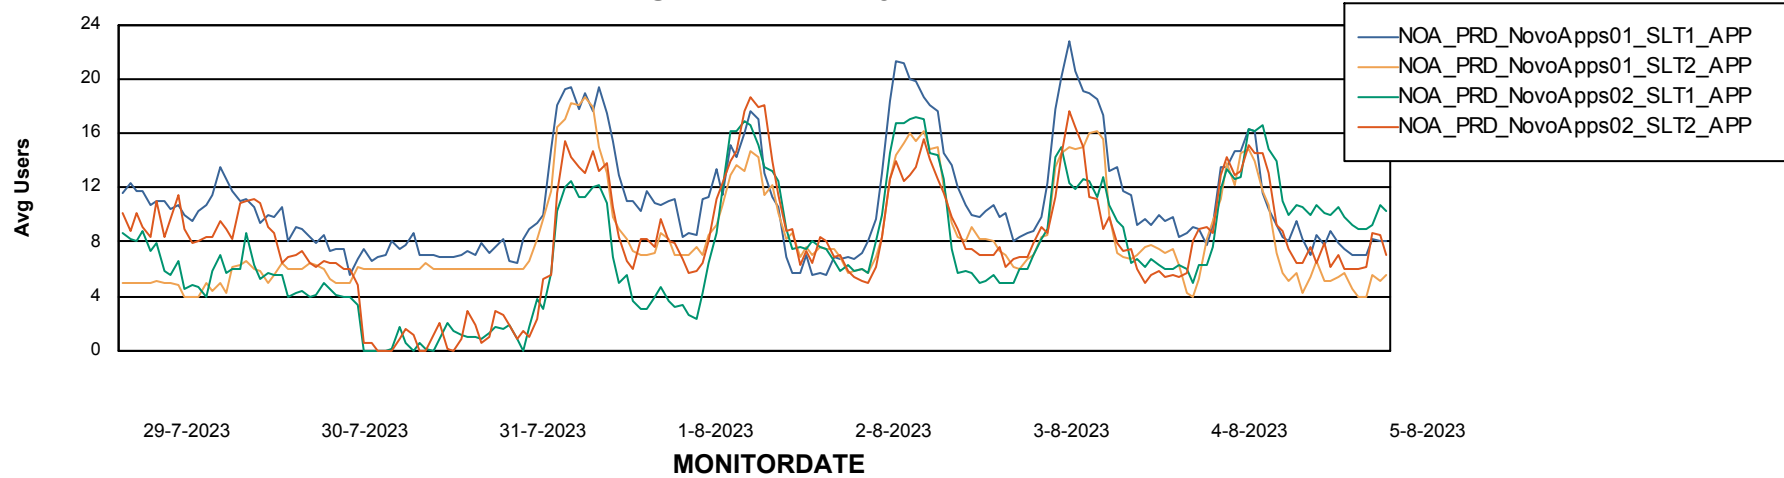

Avg users per day per ABS server