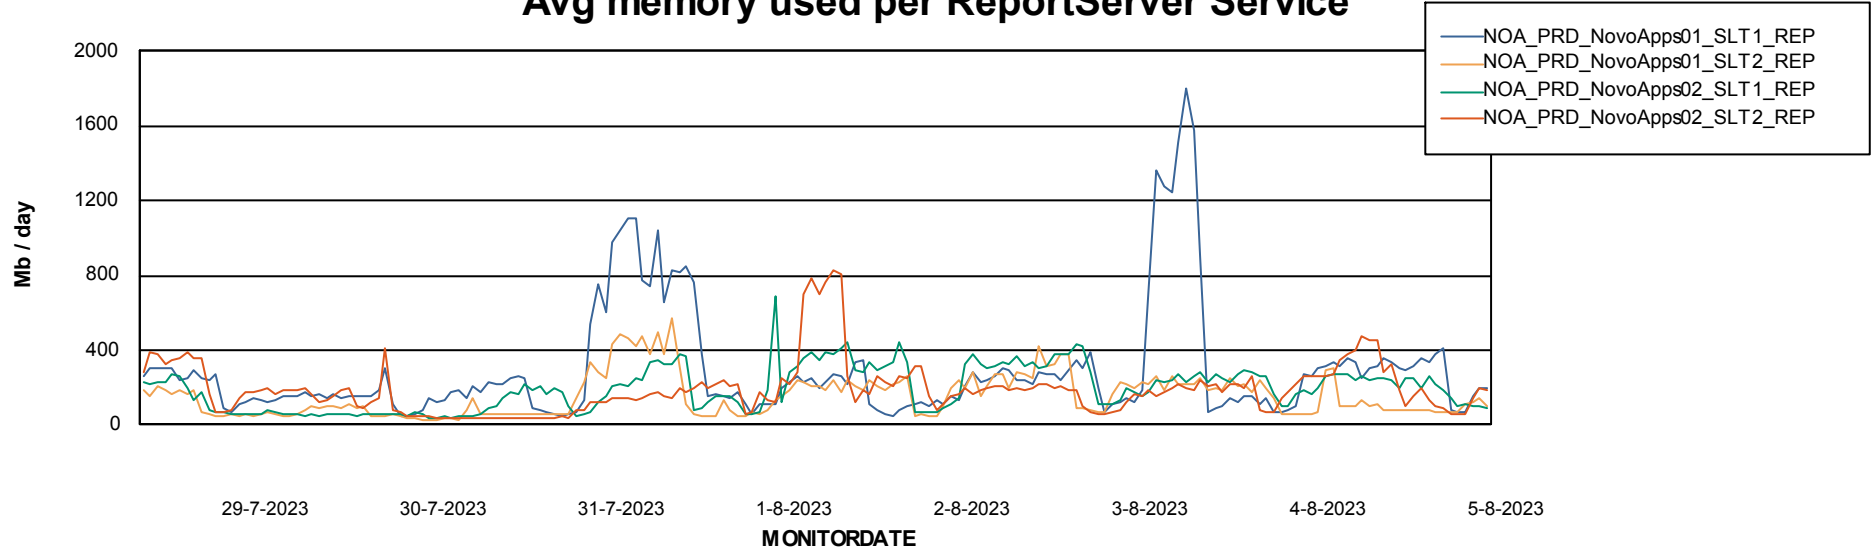

ABSSolute Application ReportServer Services

Avg memory used per ReportServer Service