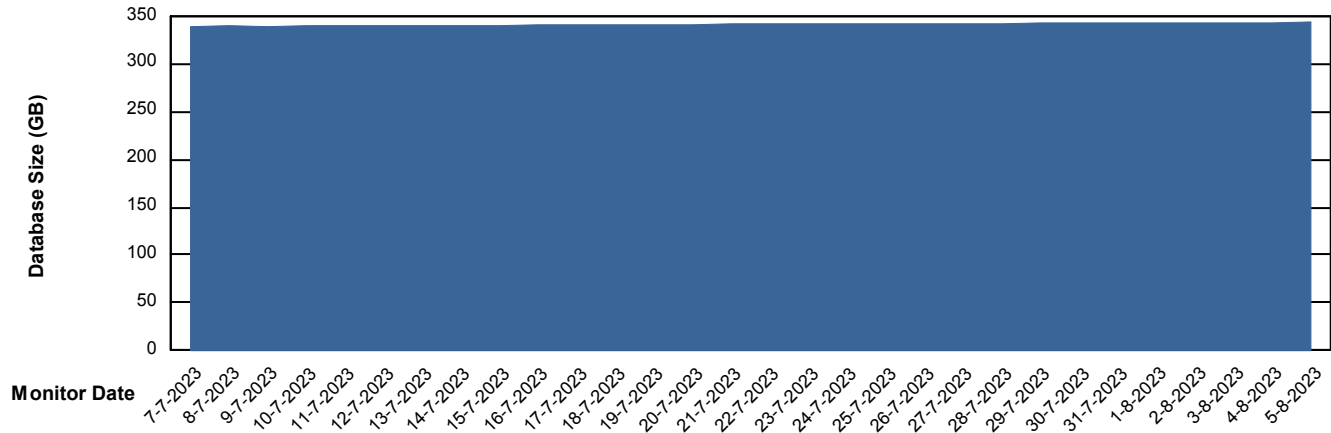

# Weekly SLA Customer Report

Customer NOA\_Production (24/7)  
Database ID 116

DATABASE SIZE NOA\_BI\_NOVOBI\_Production

### Database growth over last month

DATABASE SIZE NOA\_PRD\_NovoABS01\_DB

### Database growth over last month