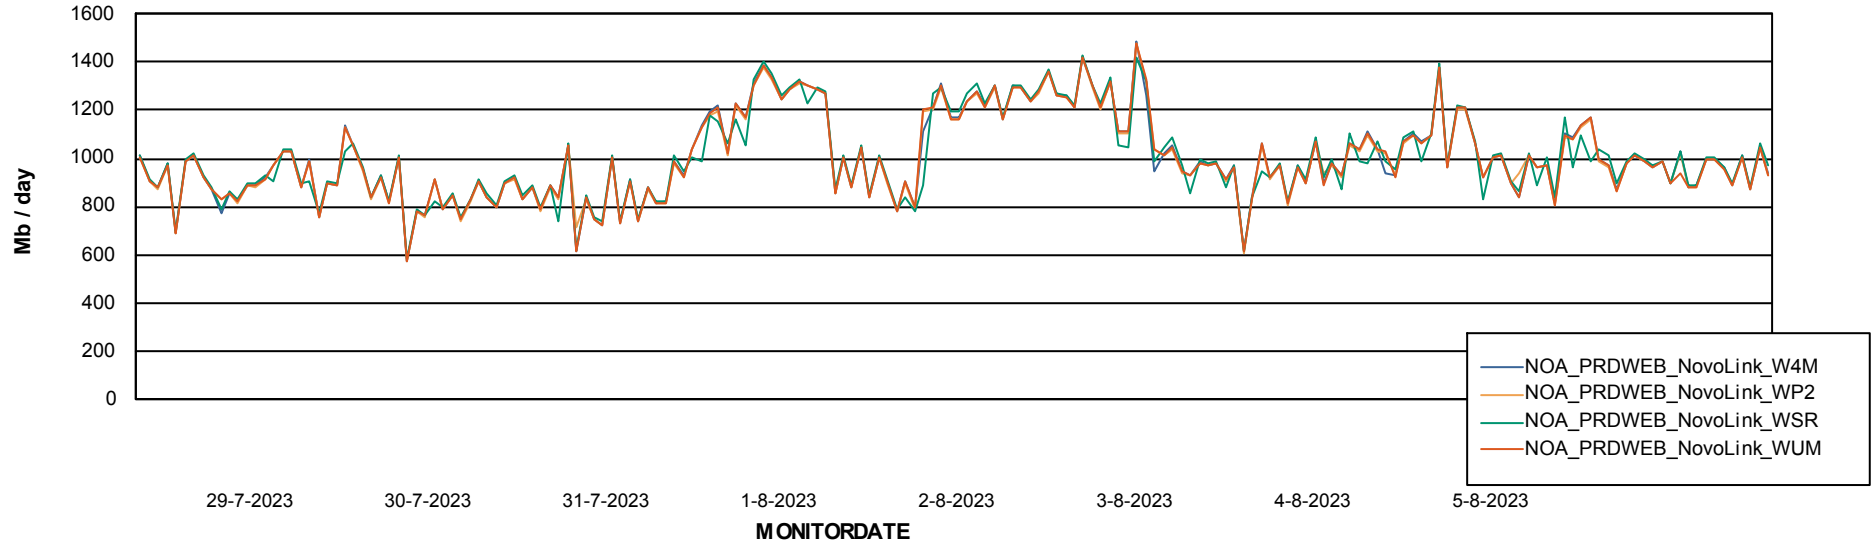

ABSolute Web Component Services

Avg memory used per ABS Web component