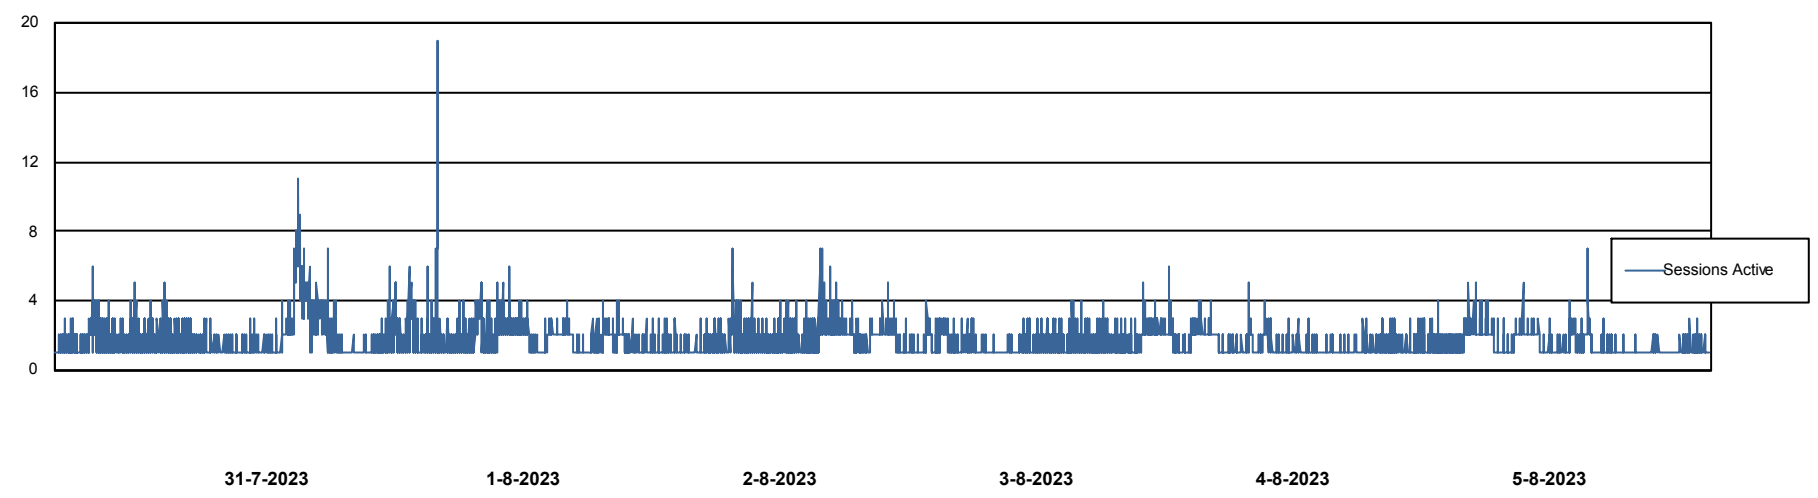

Database Performance NOA_PRD_NovoABS01_DB