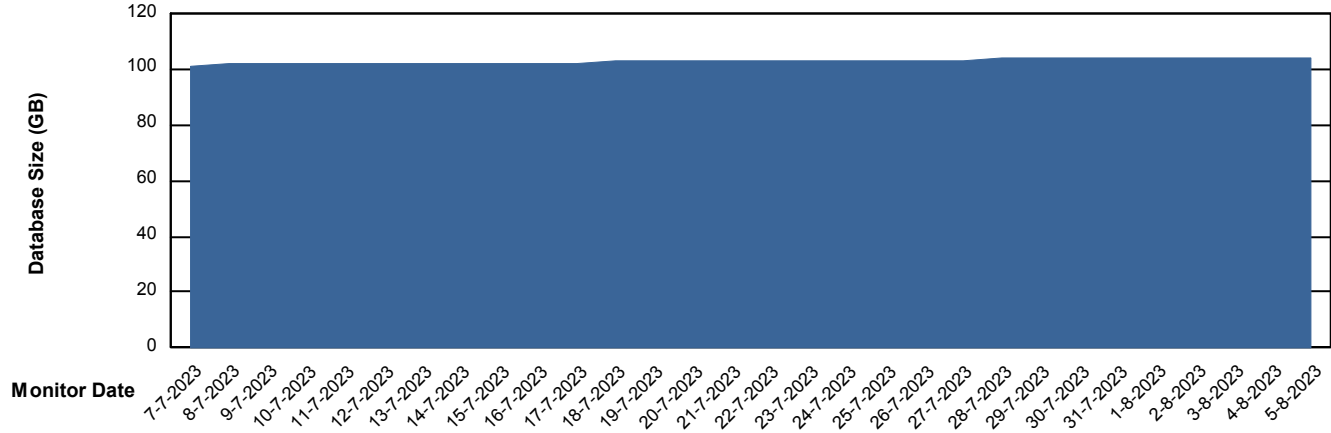

DATABASE SIZE NOA_BI_NOVOBI_Production

Database growth over last month