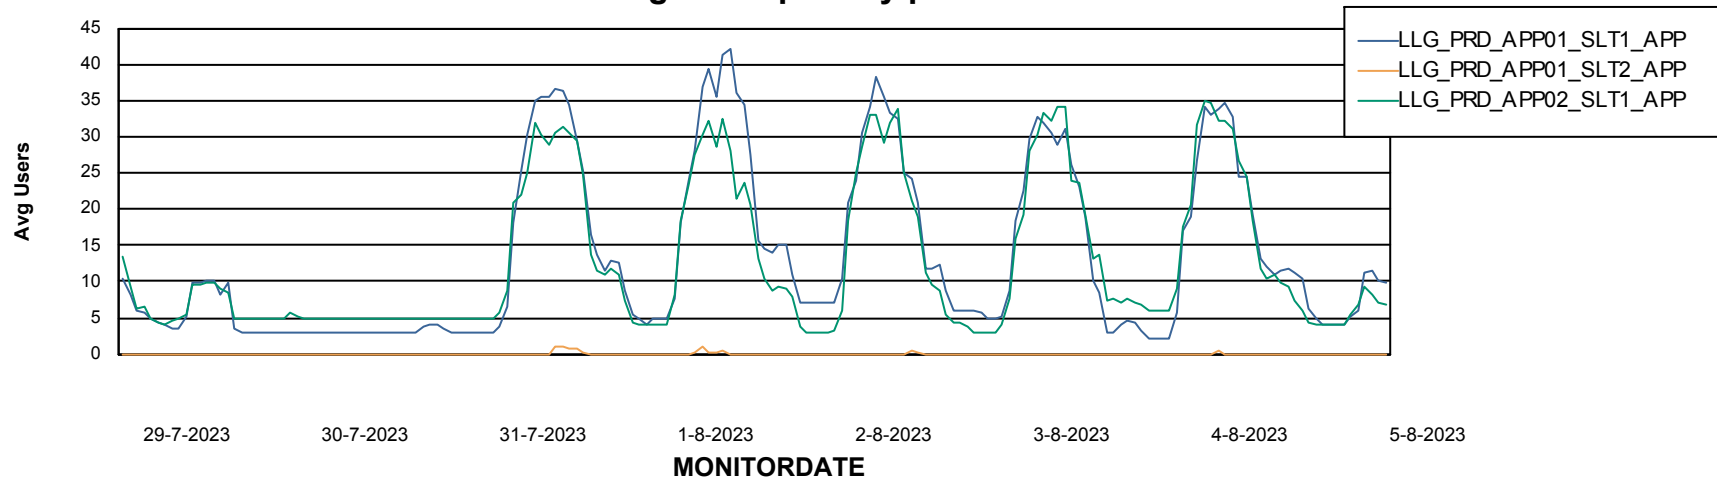

Avg users per day per ABS server