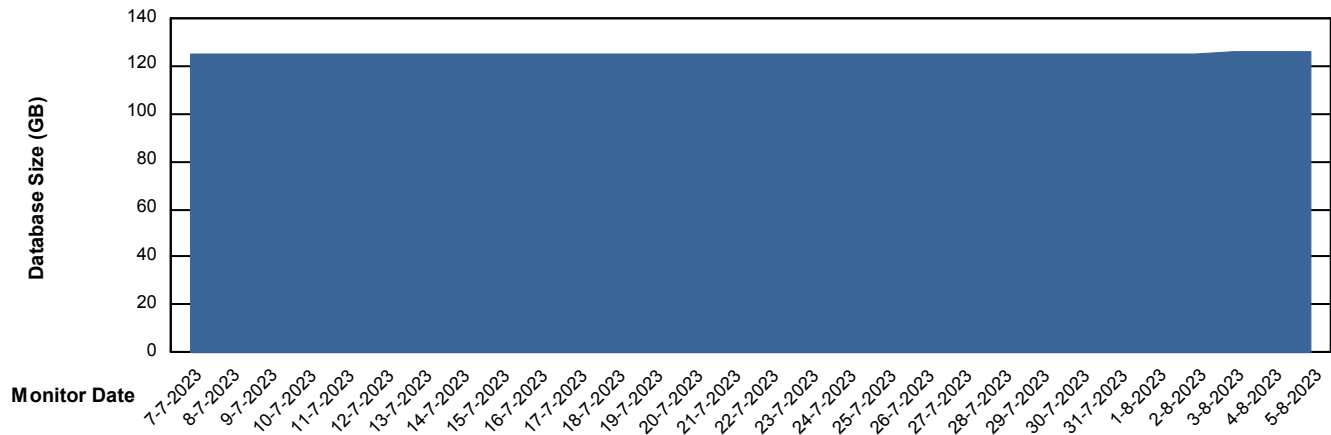

Weekly SLA Customer Report

Customer LLG_Production
Database ID 53

DATABASE SIZE LLGDB_Production

Database growth over last month

DATABASE SIZE LLGDBBI_Production

Database growth over last month

Weekly SLA Customer Report