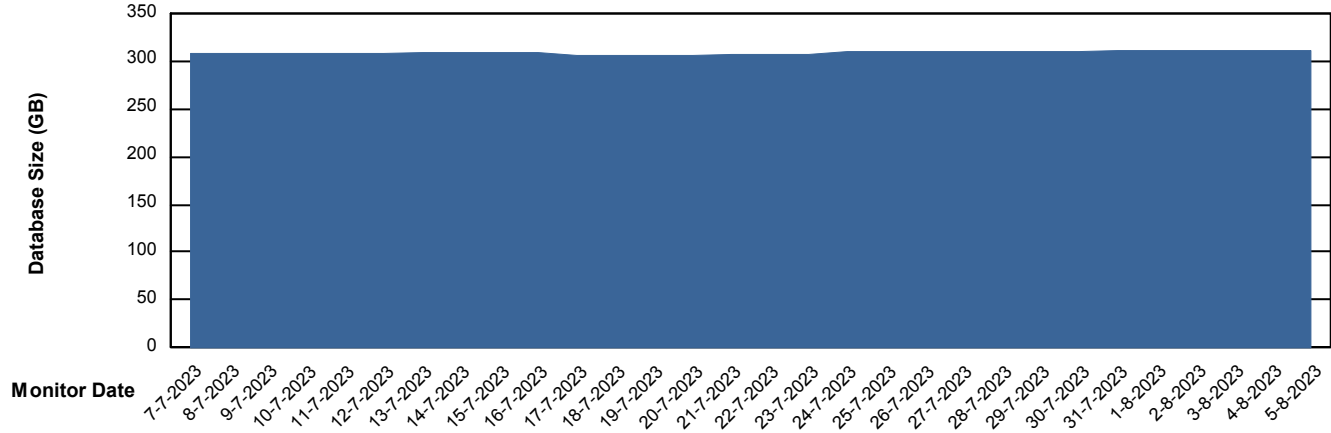

DATABASE SIZE LLGDB_Production

Database growth over last month