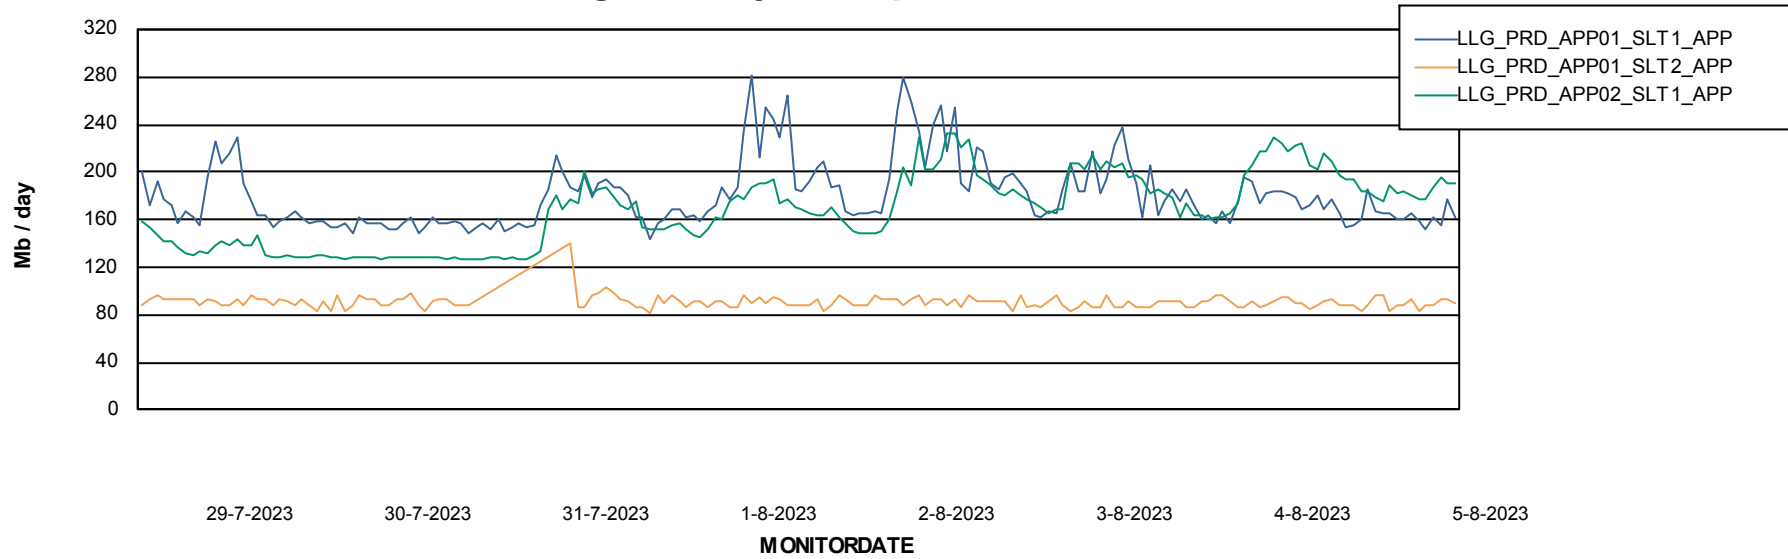

ABSSolute Application Server Services

Avg memory used per ABS Server Service