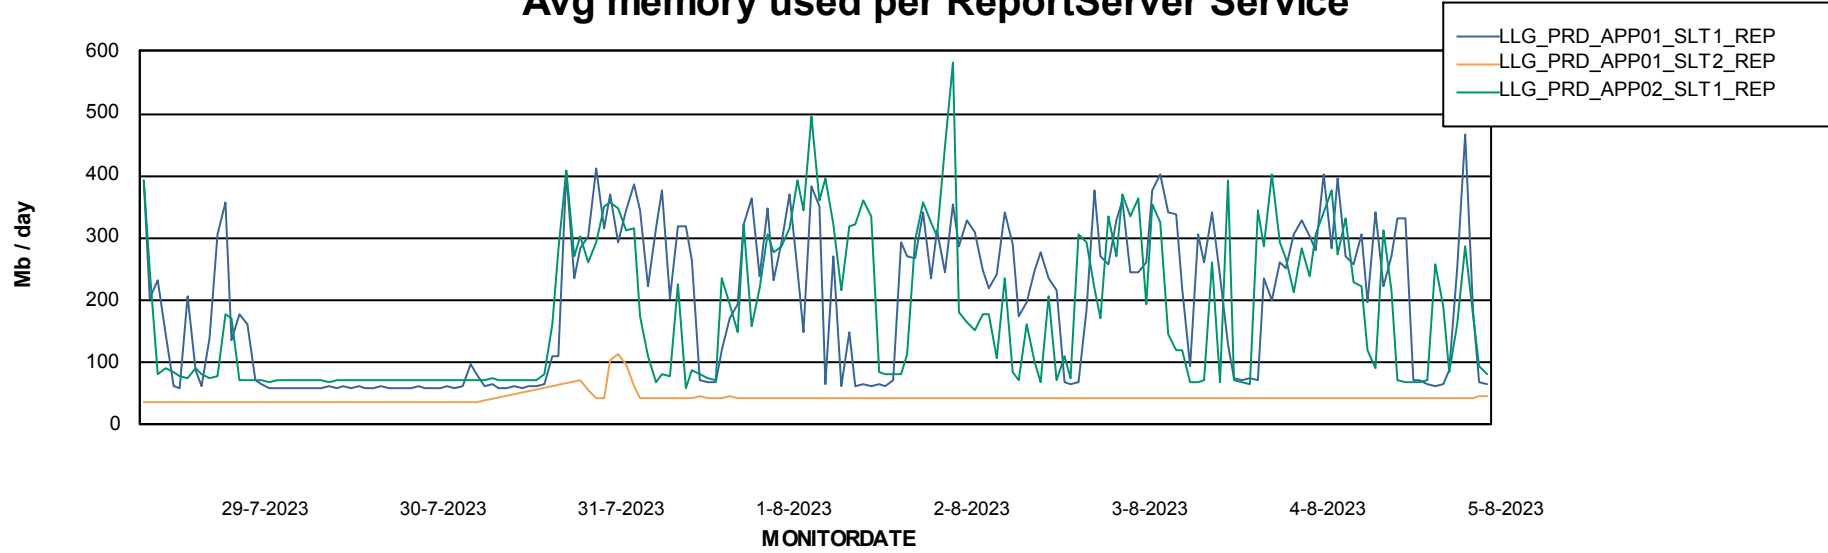

ABSSolute Application Server Services

Avg memory used per ReportServer Service