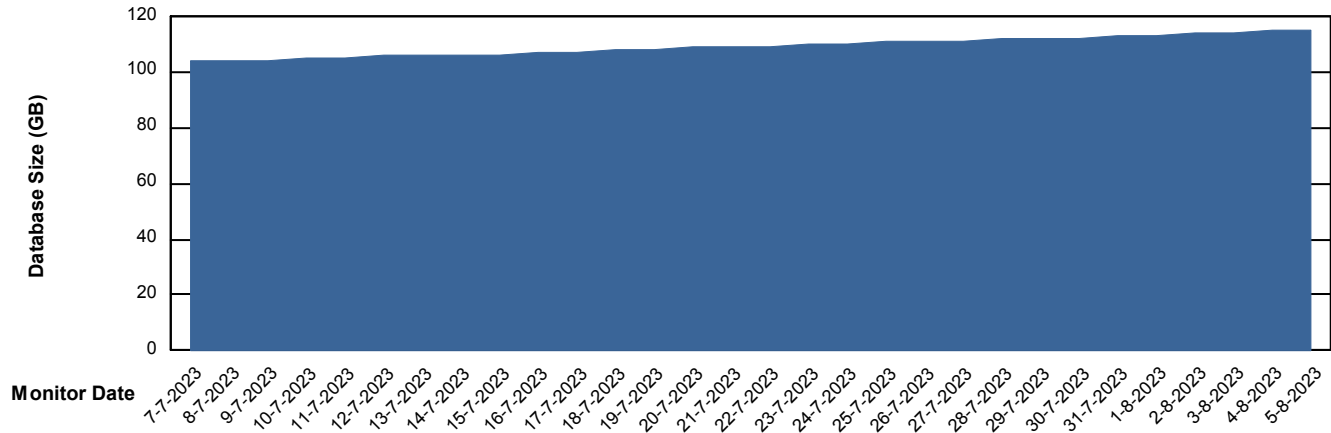

Weekly SLA Customer Report

Customer KLH_Production (24/7)
Database ID 139

Database Performance KLHDB_Standby

DB Processes Max 0
DB Processes Max 1,000
DB Processes Max 4

Weekly SLA Customer Report

Customer KLH_Production (24/7)
Database ID 139

DATABASE SIZE KLHDB_BI

Database growth over last month

DATABASE SIZE KLHDB_Production

Database growth over last month

Weekly SLA Customer Report

Customer KLH_Production (24/7)
 Database ID 139

Database Tablespace KLHDB_BI