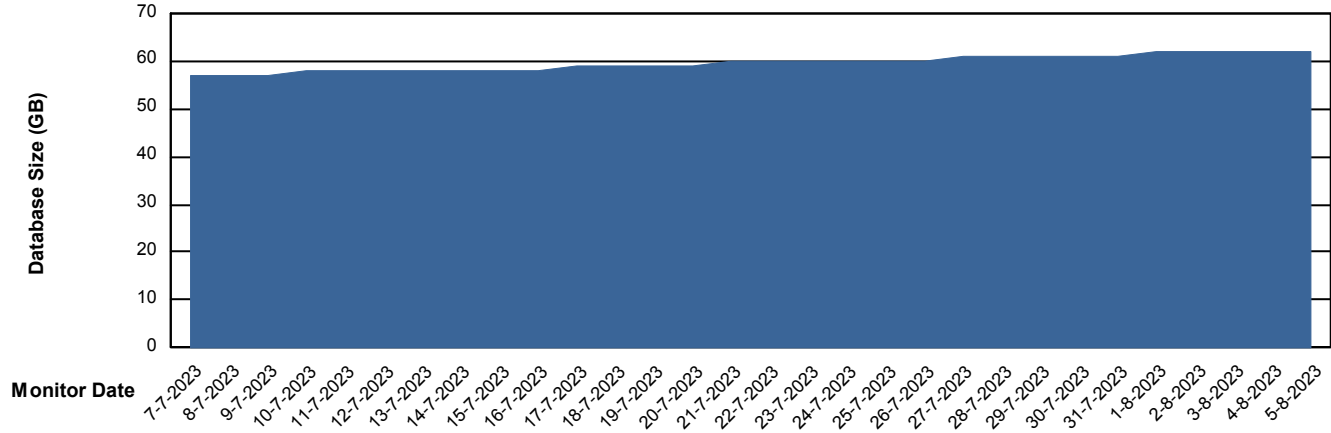

Weekly SLA Customer Report

Customer KLH_Production (24/7)
Database ID 139

Database Performance KLHDB_Standby

DB Processes Max 0
DB Processes Max 1,000
DB Processes Max 4

Weekly SLA Customer Report

Customer KLH_Production (24/7)
Database ID 139

DATABASE SIZE KLHDB_BI

Database growth over last month

DATABASE SIZE KLHDB_Production

Database growth over last month

Weekly SLA Customer Report

Customer KLH_Production (24/7)
 Database ID 139

Database Tablespace KLHDB_BI