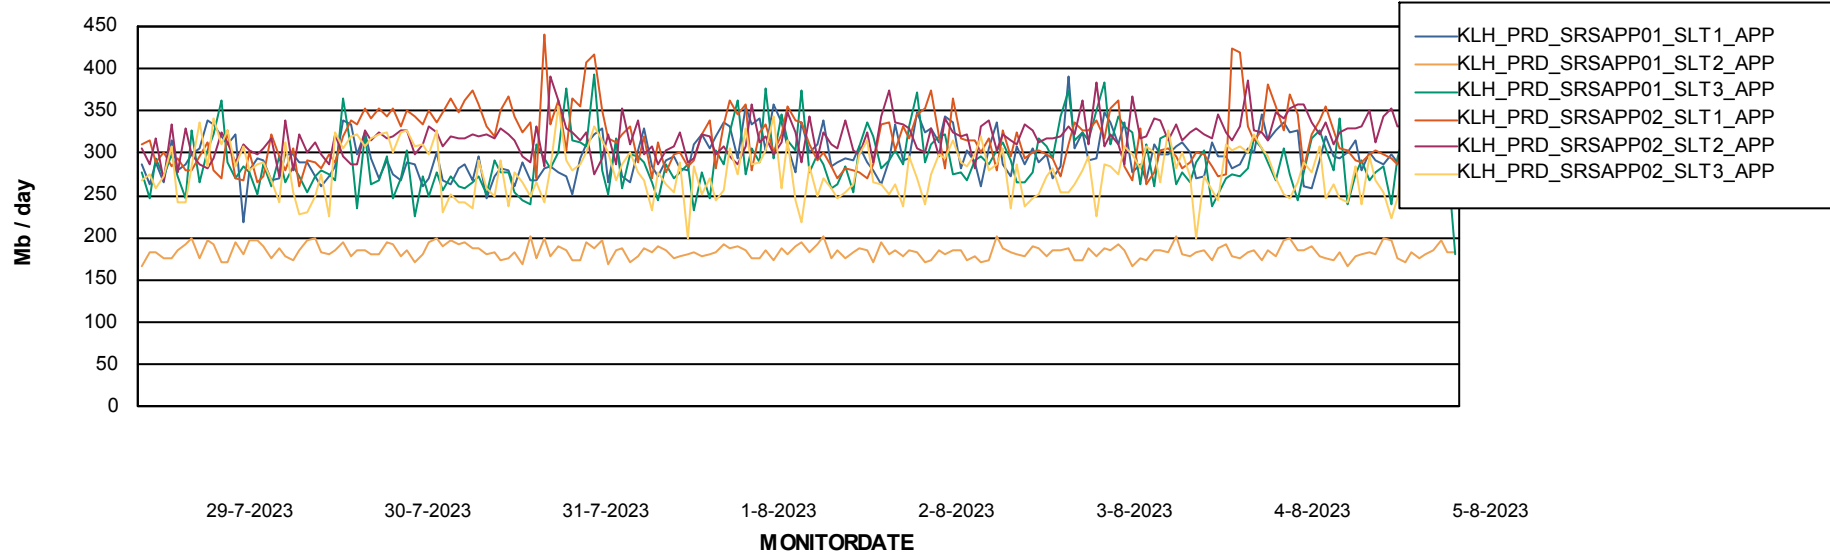

ABSSolute Application Server Services

Avg memory used per ABS Server Service