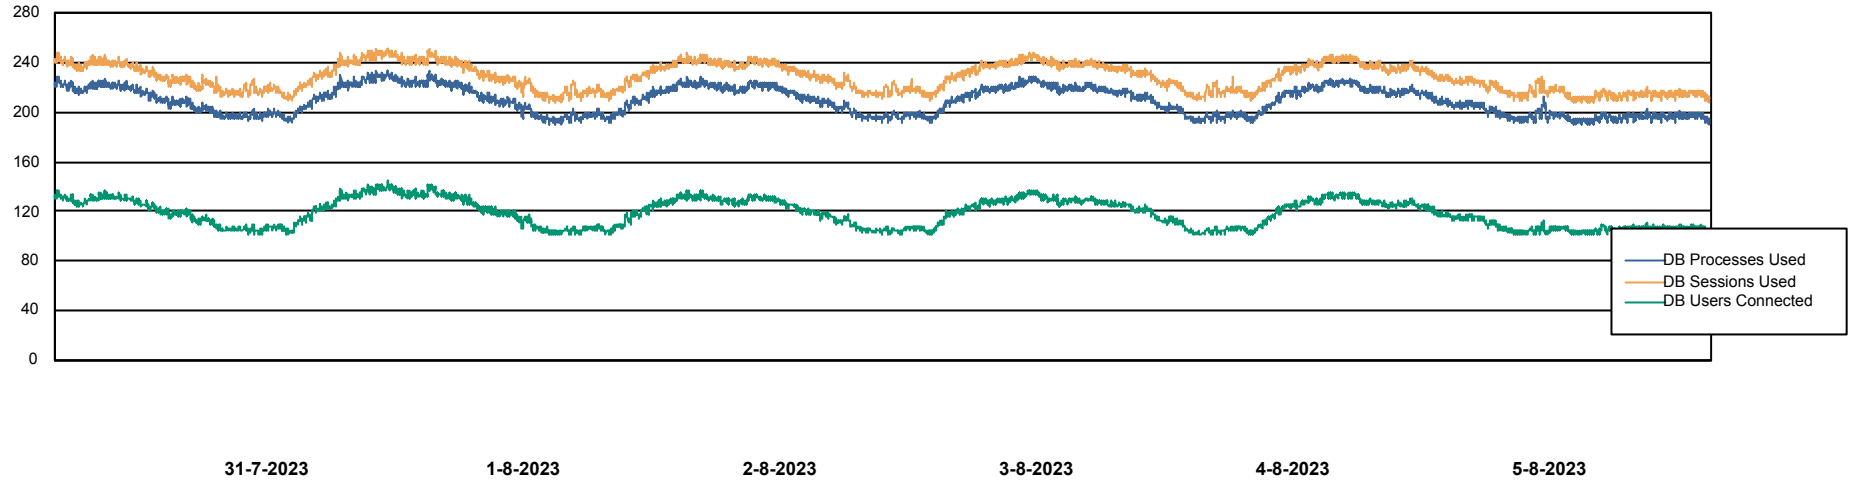

Weekly SLA Customer Report

Customer KLH_Production (24/7)
Database ID 139

Database Performance KLHDB_BI

Weekly SLA Customer Report

Customer KLH_Production (24/7)
Database ID 139

Database Performance KLHDB_Production