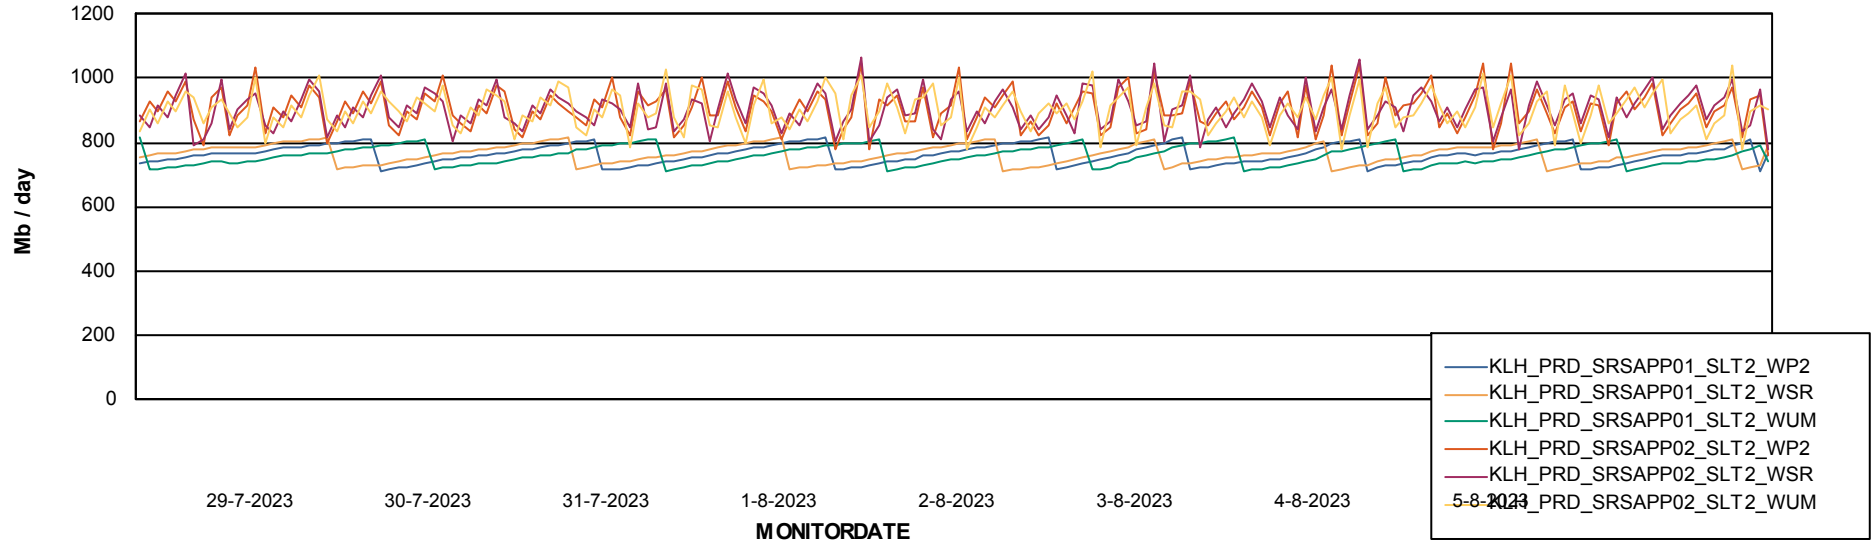

Avg memory used per ReportServer Service

Weekly SLA Customer Report

Customer KLH_Production (24/7)
Database ID 139

ABSolute Web Component Services

Avg memory used per ABS Web component

Weekly SLA Customer Report