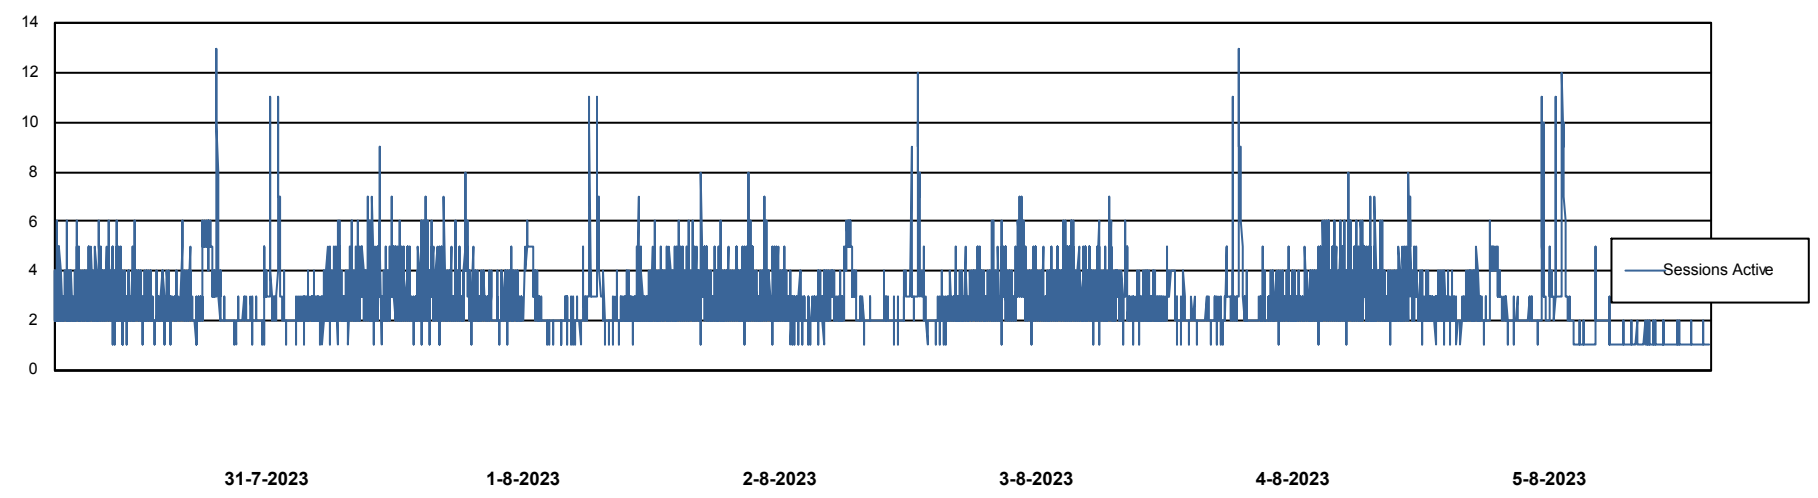

Weekly SLA Customer Report

Customer KLH_Production (24/7)
Database ID 139

Database Performance KLHDB_BI

Weekly SLA Customer Report

Customer KLH_Production (24/7)
Database ID 139

Database Performance KLHDB_Production

Weekly SLA Customer Report

Customer KLH_Production (24/7)
Database ID 139

Database Performance KLHDB_Standby

DB Processes Max 0
DB Processes Max 1,000
DB Processes Max 4

Weekly SLA Customer Report

Customer KLH_Production (24/7)
Database ID 139