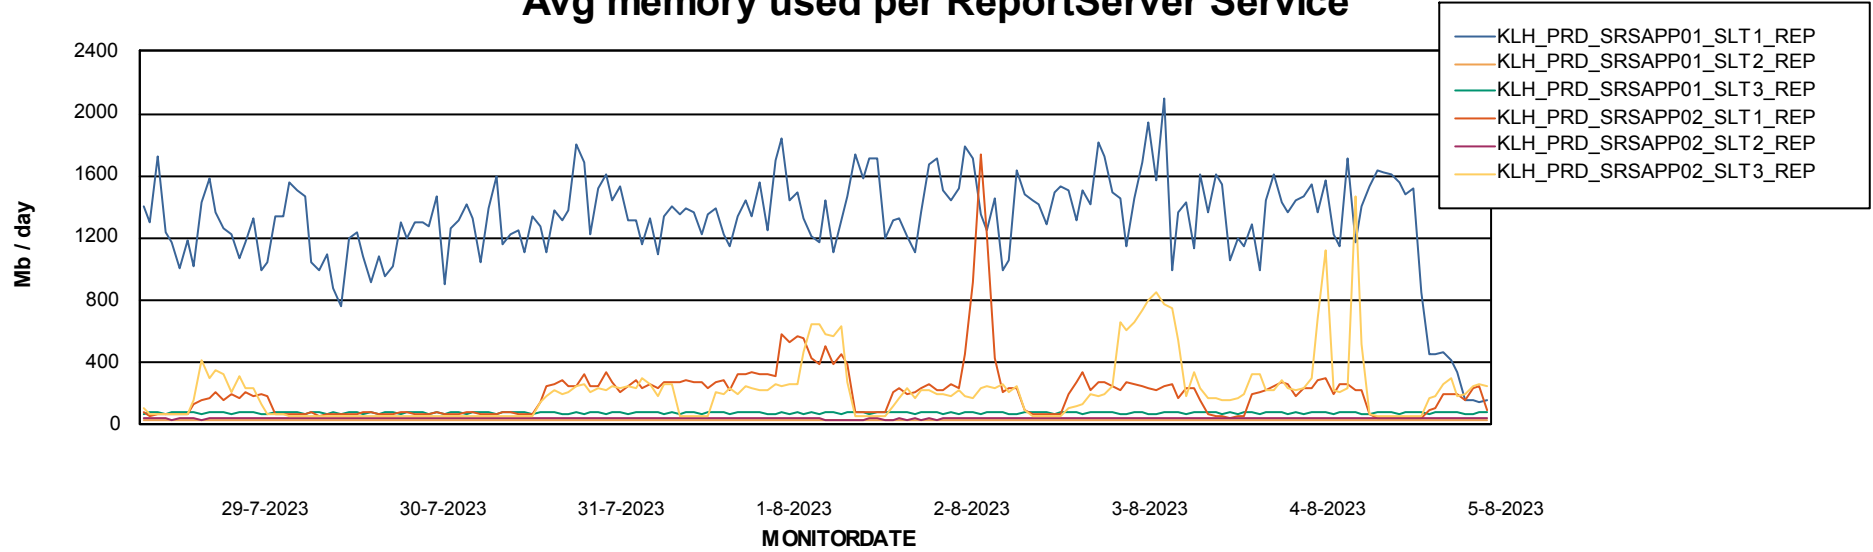

ABSSolute Application ReportServer Services

Avg memory used per ReportServer Service