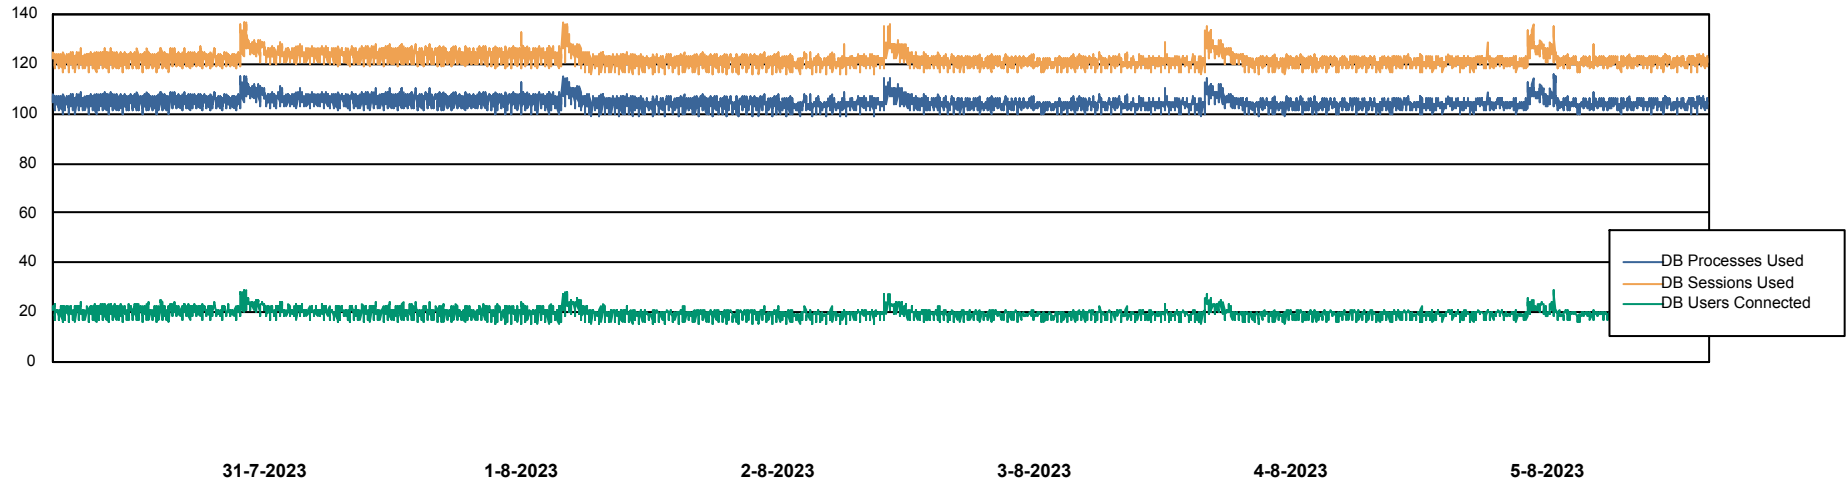

Weekly SLA Customer Report

Customer KLH_Production (24/7)
Database ID 139

Database Performance KLHDB_BI

Weekly SLA Customer Report

Customer KLH_Production (24/7)
Database ID 139

Database Performance KLHDB_Production