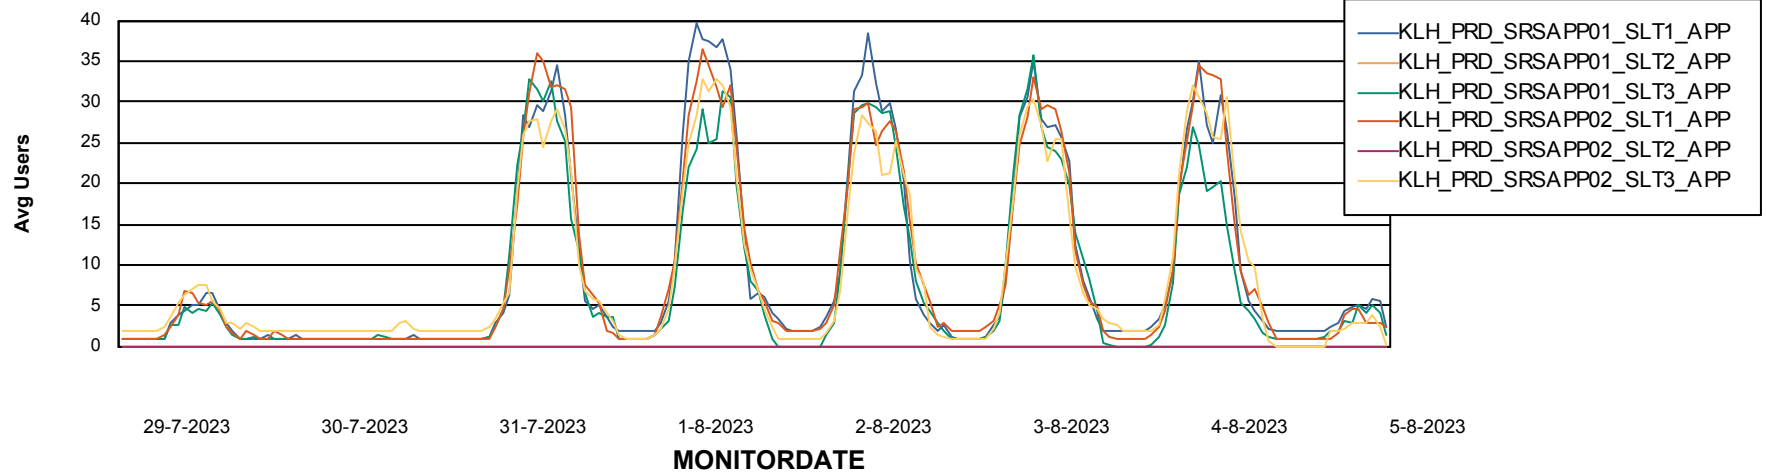

Avg users per day per ABS server