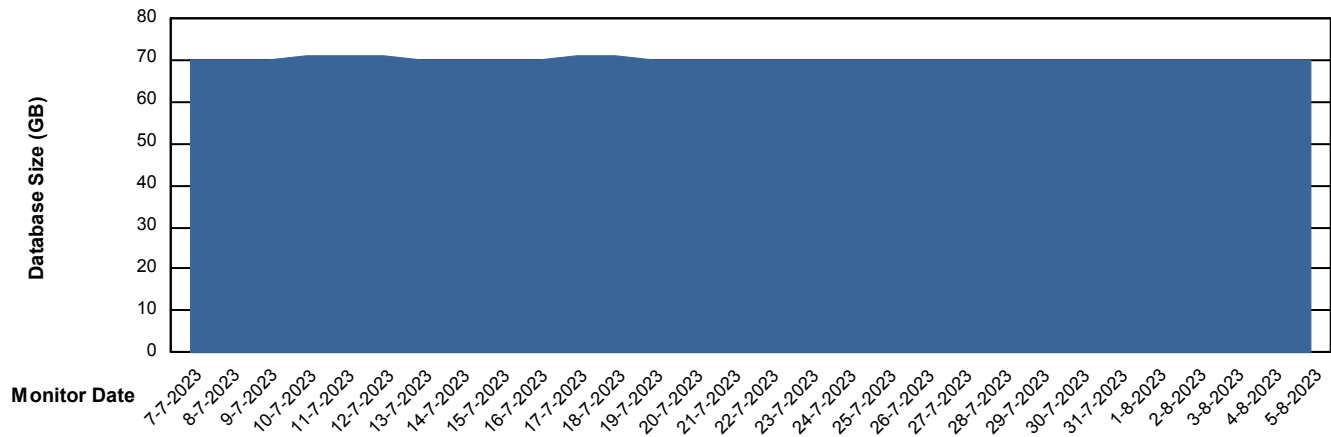

DATABASE SIZE KLA_TST_KLAHQORA04_DB

Database growth over last month