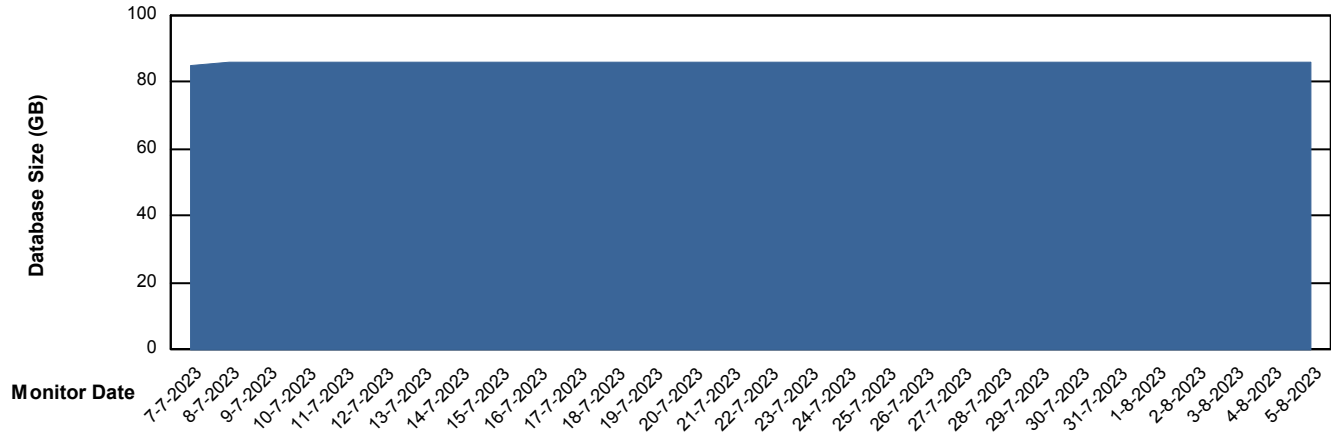

DATABASE SIZE KLA_PRD_KLAHQORA03_DB

Database growth over last month