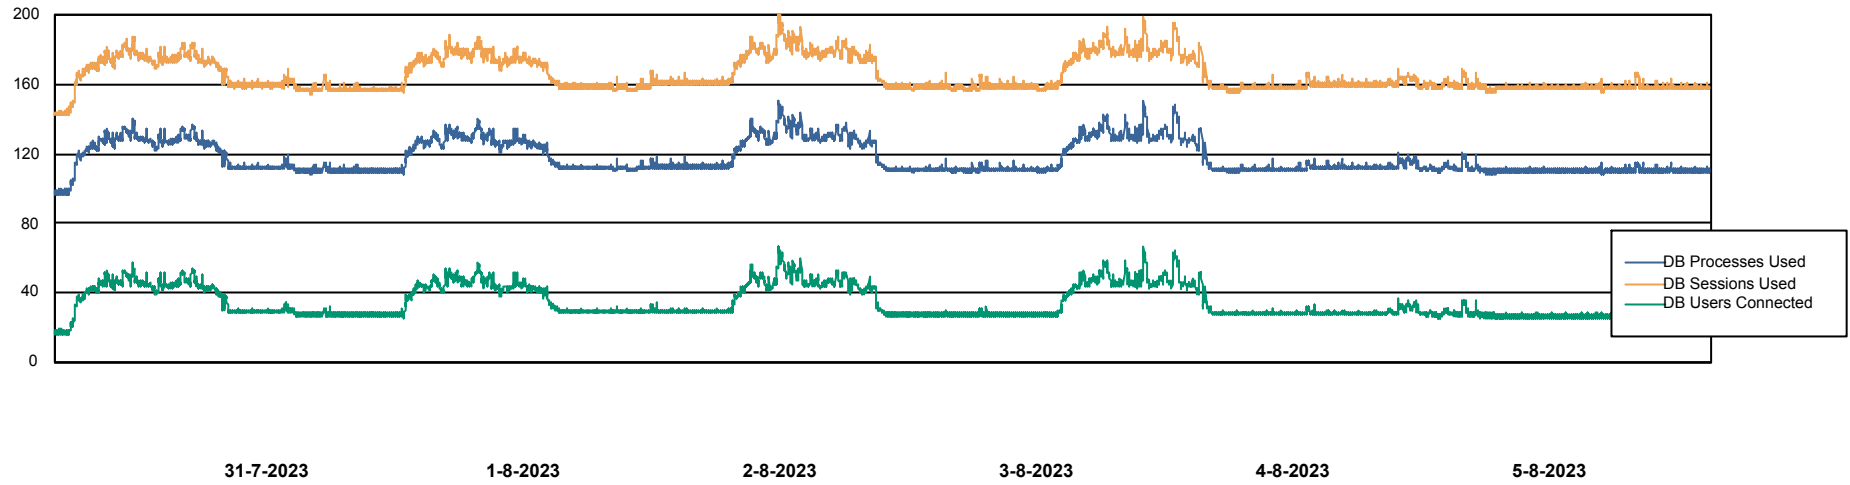

Database Performance HUE_PRD_S-ORAPROD2_DB