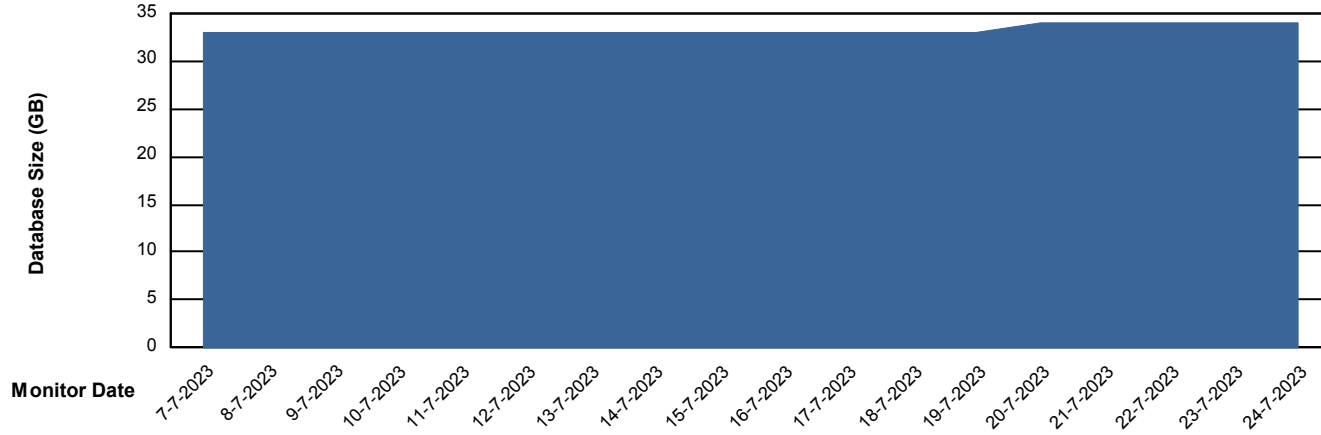

DB Processes Max 1,000

Weekly SLA Customer Report

Customer HUE_Production
Database ID 154

DATABASE SIZE HUE_PRD_S-ORABI_DB

Database growth over last month

DATABASE SIZE HUE_PRD_S-ORAPROD2_DB

Database growth over last month