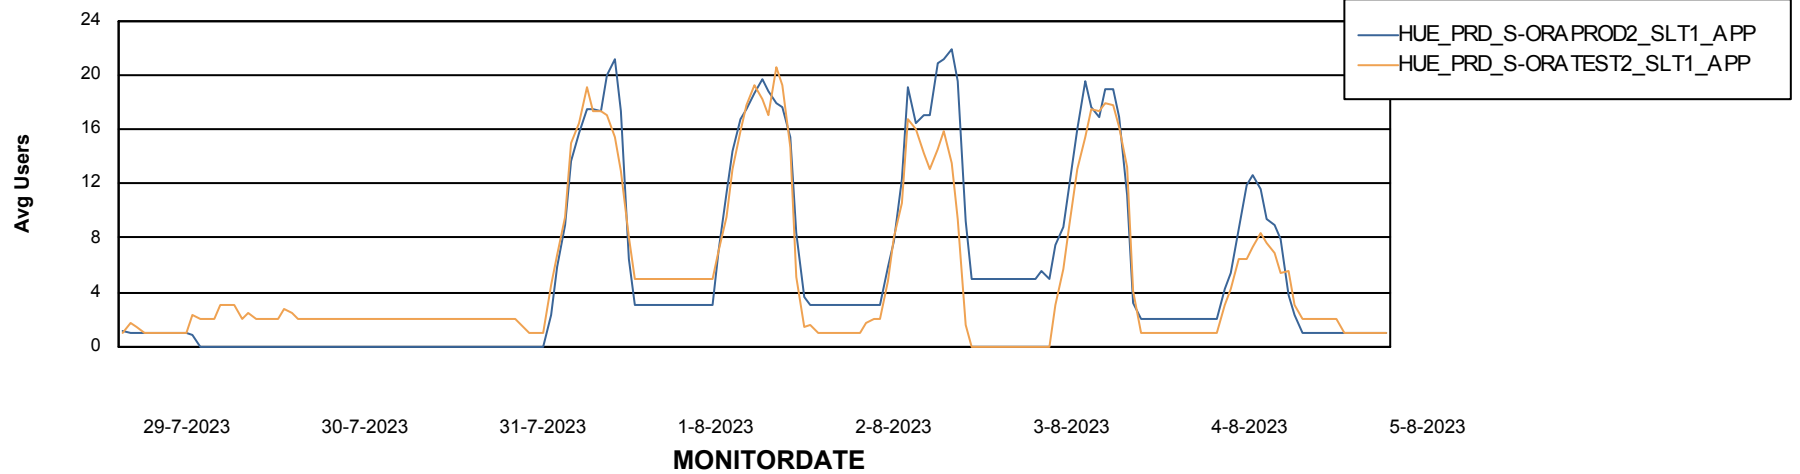

Standby Database Health HUE_Production

Recovery lag for last 7 days

Weekly SLA Customer Report

Customer HUE_Production
Database ID 154

ABSSolute Application Server Services

Avg memory used per ABS Server Service

Avg users per day per ABS server

Weekly SLA Customer Report

Customer HUE_Production
Database ID 154

ABSSolute Application ReportServer Services

Avg memory used per ReportServer Service

Weekly SLA Customer Report