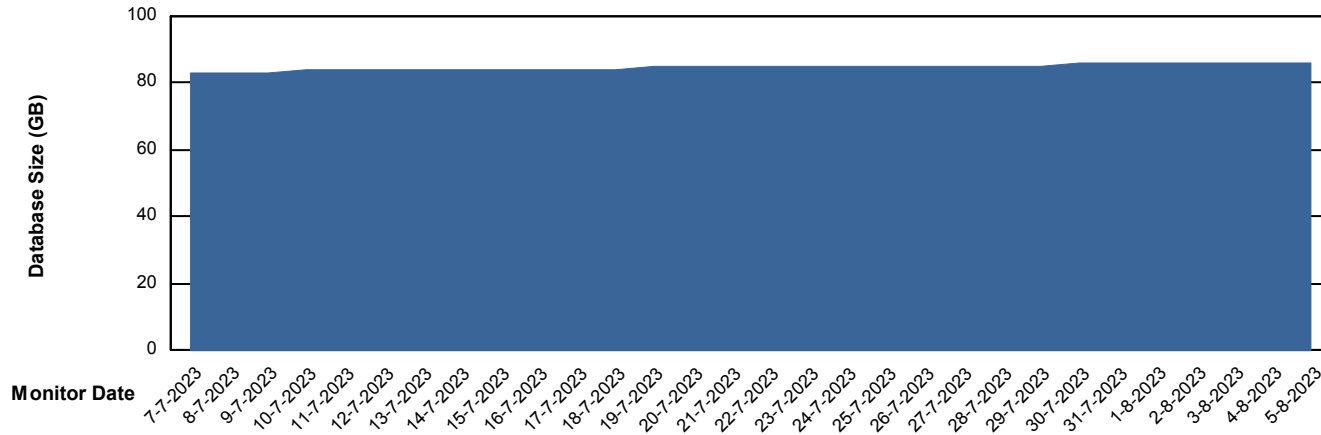

DB Processes Max 1,000

Weekly SLA Customer Report

Customer HUE_Production
Database ID 154

DATABASE SIZE HUE_PRD_S-ORABI_DB

Database growth over last month

DATABASE SIZE HUE_PRD_S-ORAPROD2_DB

Database growth over last month