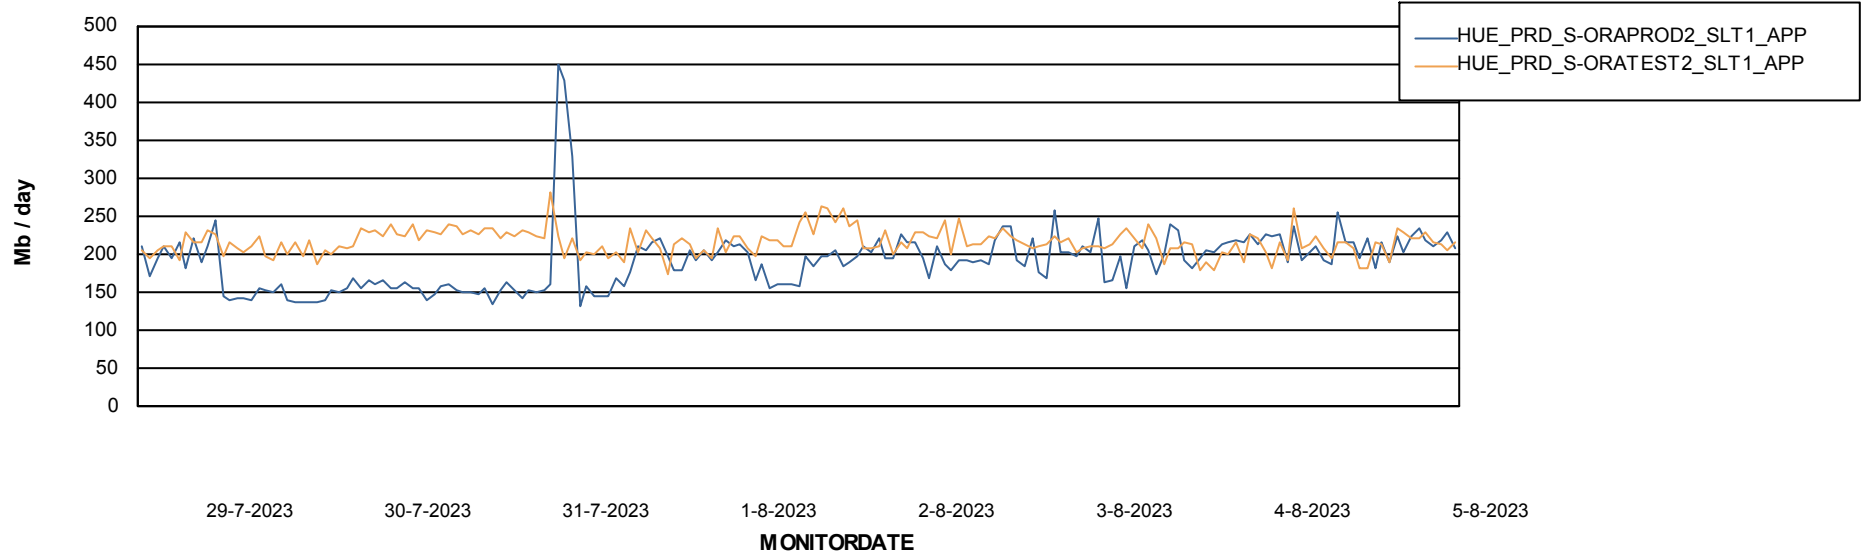

Standby Database Health HUE_Production

Recovery lag for last 7 days

Weekly SLA Customer Report

Customer HUE_Production
Database ID 154

ABSSolute Application Server Services

Avg memory used per ABS Server Service