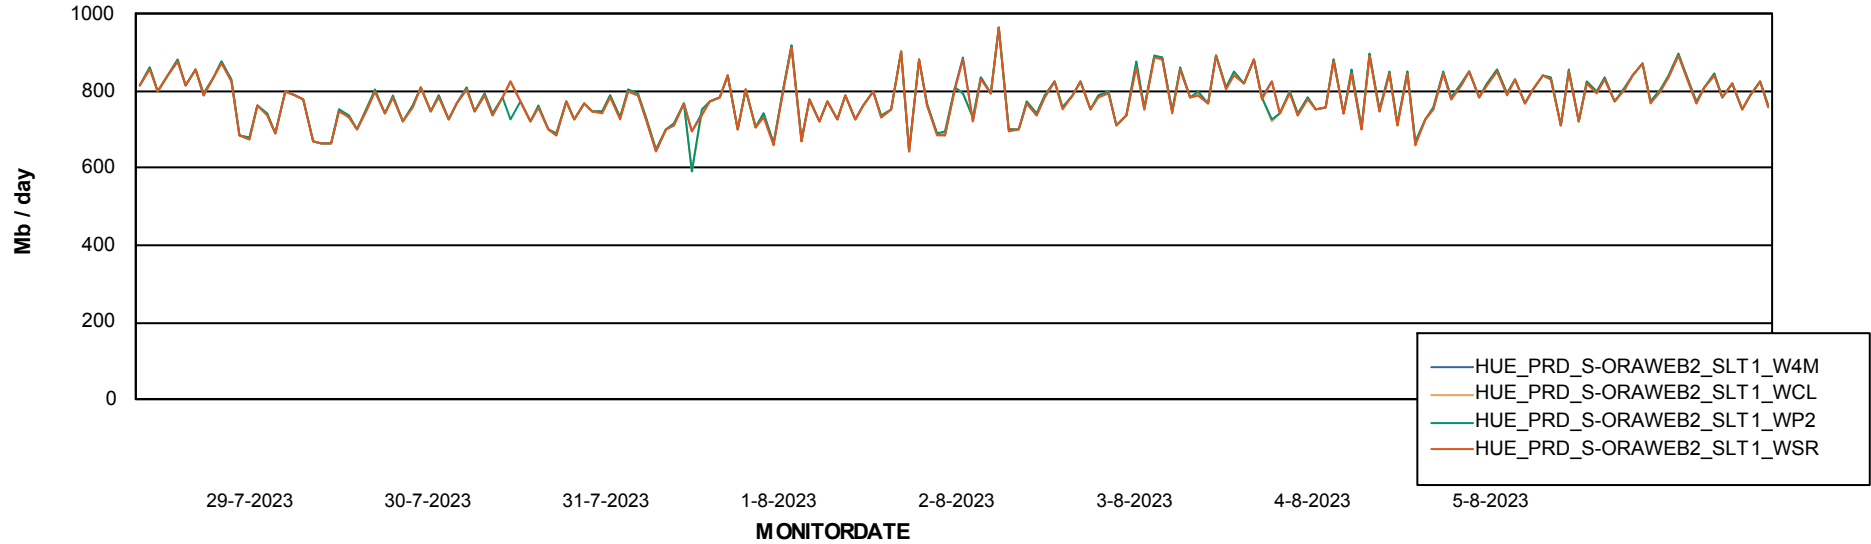

ABSSolute Web Component Services

Avg memory used per ABS Web component