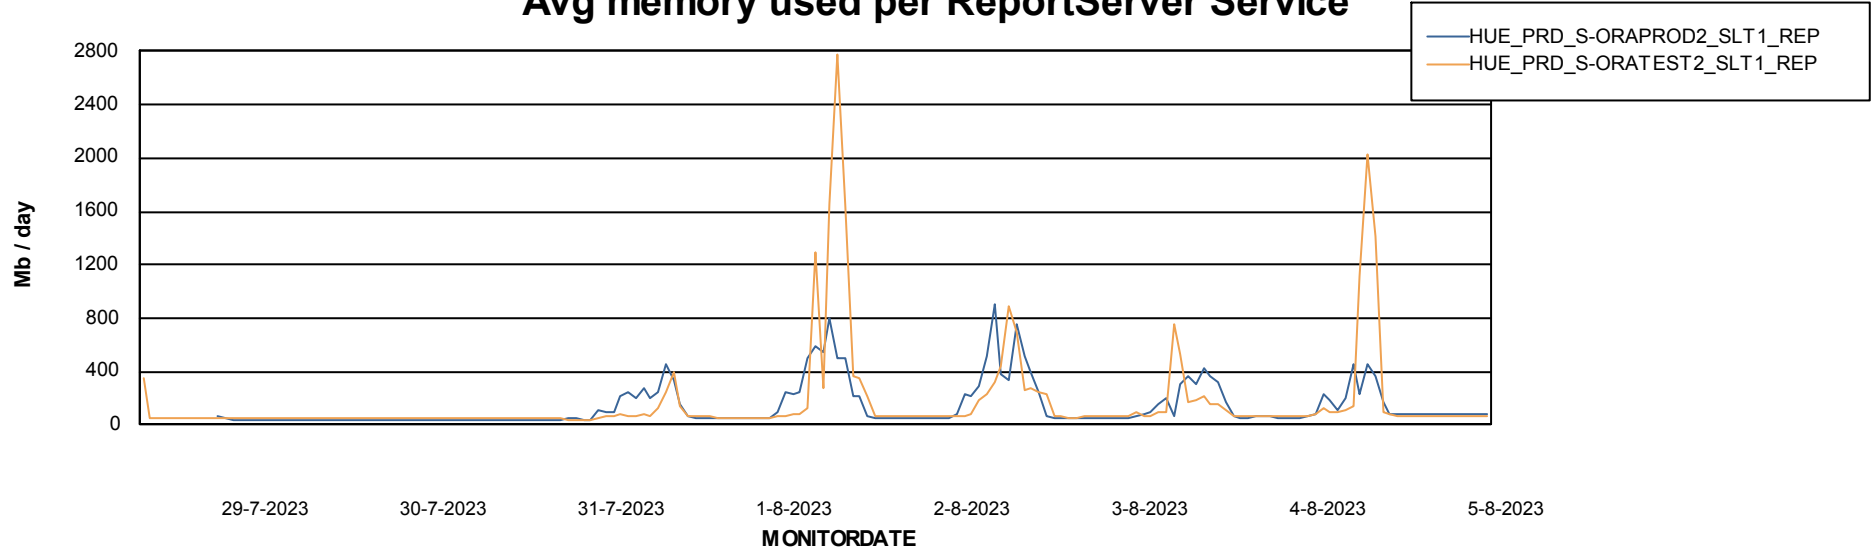

Avg users per day per ABS server

Weekly SLA Customer Report

Customer HUE_Production
Database ID 154

ABSSolute Application ReportServer Services

Avg memory used per ReportServer Service

Weekly SLA Customer Report