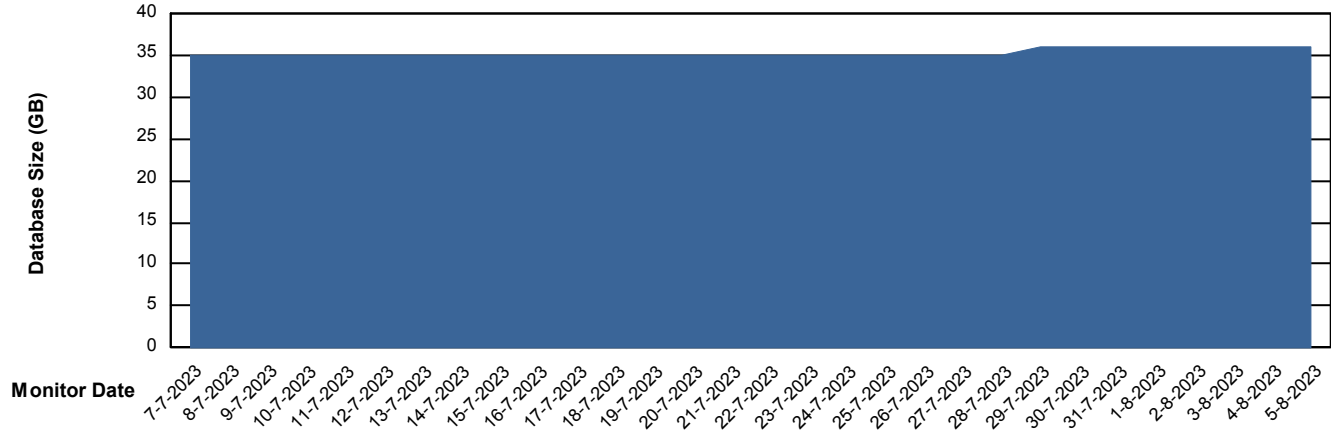

DATABASE SIZE ELJ_FRASEQXPRDDB01_PROD_DB

Database growth over last month

DATABASE SIZE ELJDB_BI

Database growth over last month

Weekly SLA Customer Report

Customer ELJ Production
Database ID 72

DATABASE SIZE ELJDB_BI_FRASEQXPRDDB03

Database growth over last month

DATABASE SIZE ELJDB_Production

Database growth over last month

Weekly SLA Customer Report

Customer ELJ Production
 Database ID 72

Database Tablespace ELJ_FRASEQXPRDDB01_PROD_DB