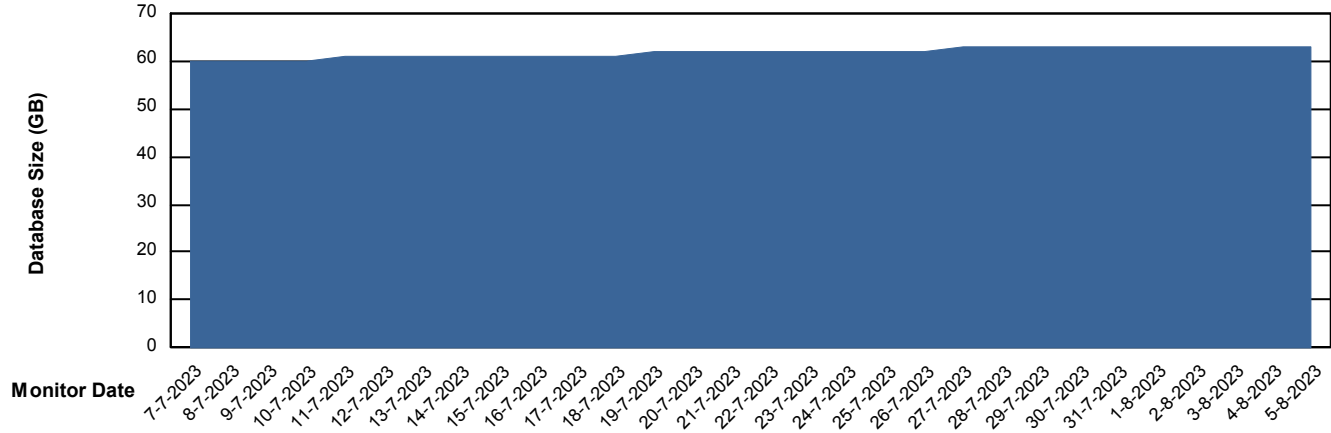

DB Processes Max 1,000
DB Sessions Max 0

Weekly SLA Customer Report

Customer ELJ Production
Database ID 72

Database Performance ELJDB_BI_FRASEQXPRDDB03

Weekly SLA Customer Report

Customer ELJ Production
Database ID 72

DATABASE SIZE ELJ_FRASEQXPRDDB01_PROD_DB

Database growth over last month

DATABASE SIZE ELJDB_BI

Database growth over last month

Weekly SLA Customer Report

Customer ELJ Production
Database ID 72

DATABASE SIZE ELJDB_BI_FRASEQXPRDDB03