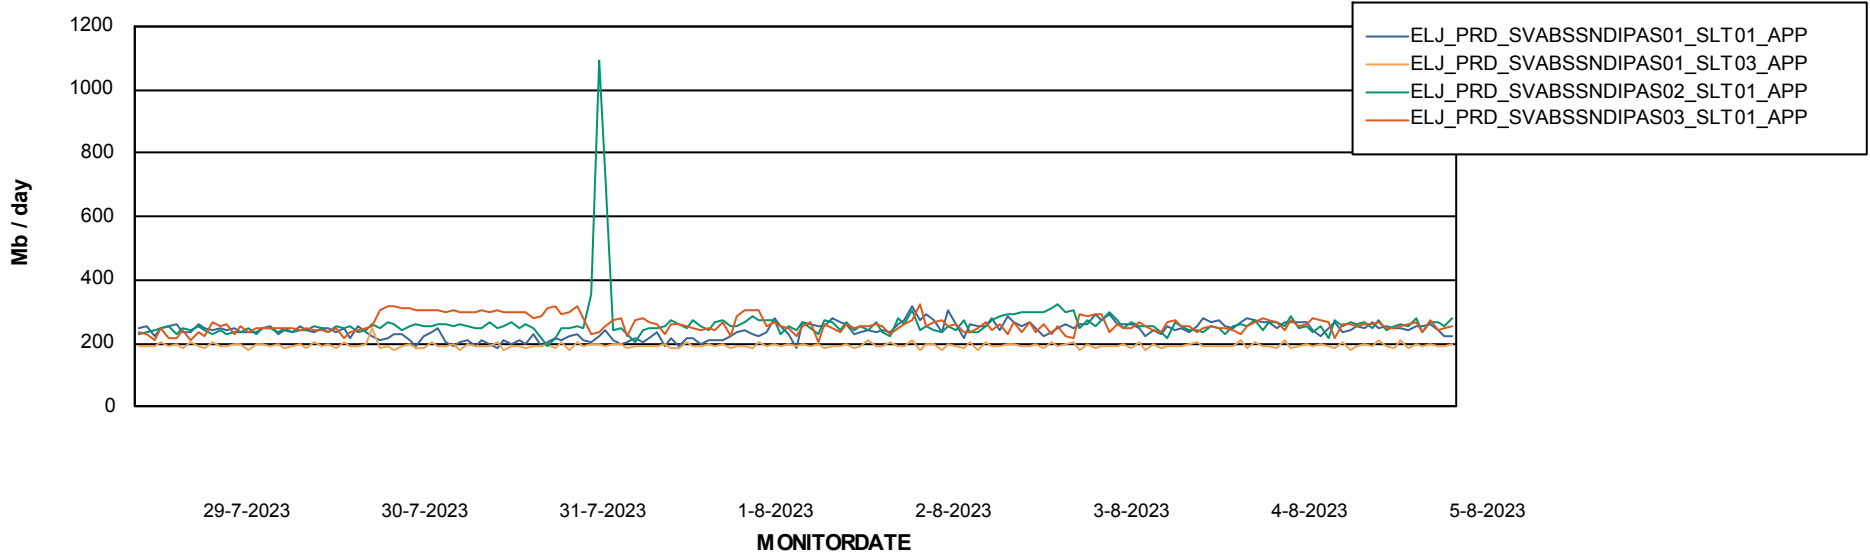

ABSSolute Application Server Services

Avg memory used per ABS Server Service