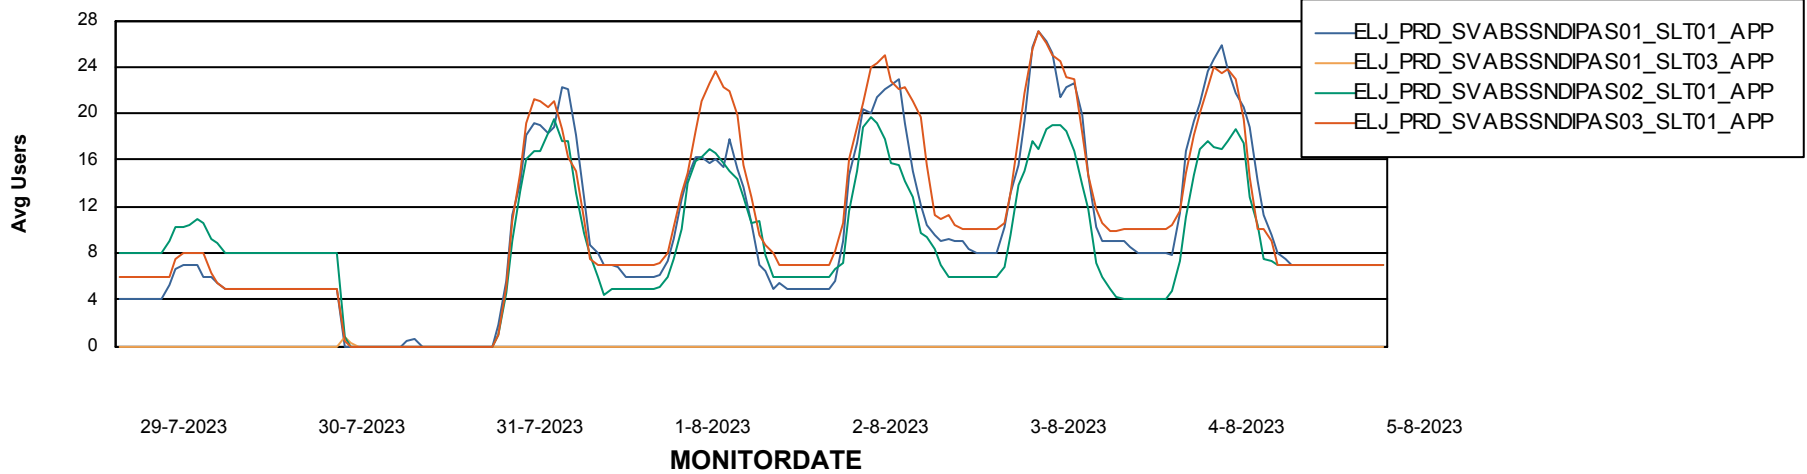

Weekly SLA Customer Report

Customer ELJ Production
Database ID 72

ABSSolute Application Server Services

Avg memory used per ABS Server Service

Avg users per day per ABS server

Weekly SLA Customer Report

Customer ELJ Production
Database ID 72