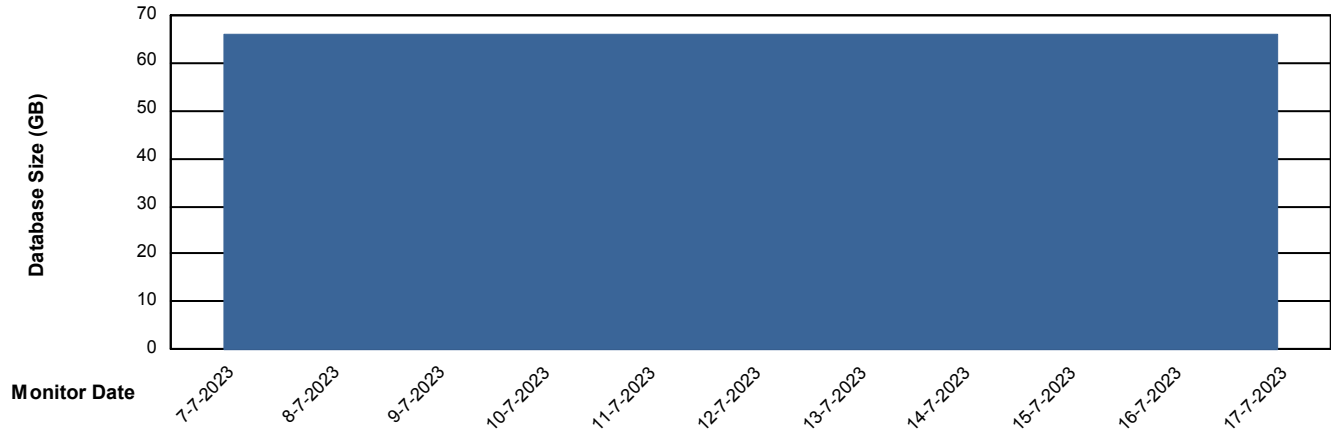

DATABASE SIZE ELJ_FRASEQXPRDDB01_PROD_DB

Database growth over last month

DATABASE SIZE ELJDB_BI

Database growth over last month

Weekly SLA Customer Report

Customer ELJ Production
Database ID 72

DATABASE SIZE ELJDB_BI_FRASEQXPRDDB03

Database growth over last month

DATABASE SIZE ELJDB_Production

Database growth over last month

Weekly SLA Customer Report

Customer ELJ Production
 Database ID 72

Database Tablespace ELJ_FRASEQXPRDDB01_PROD_DB