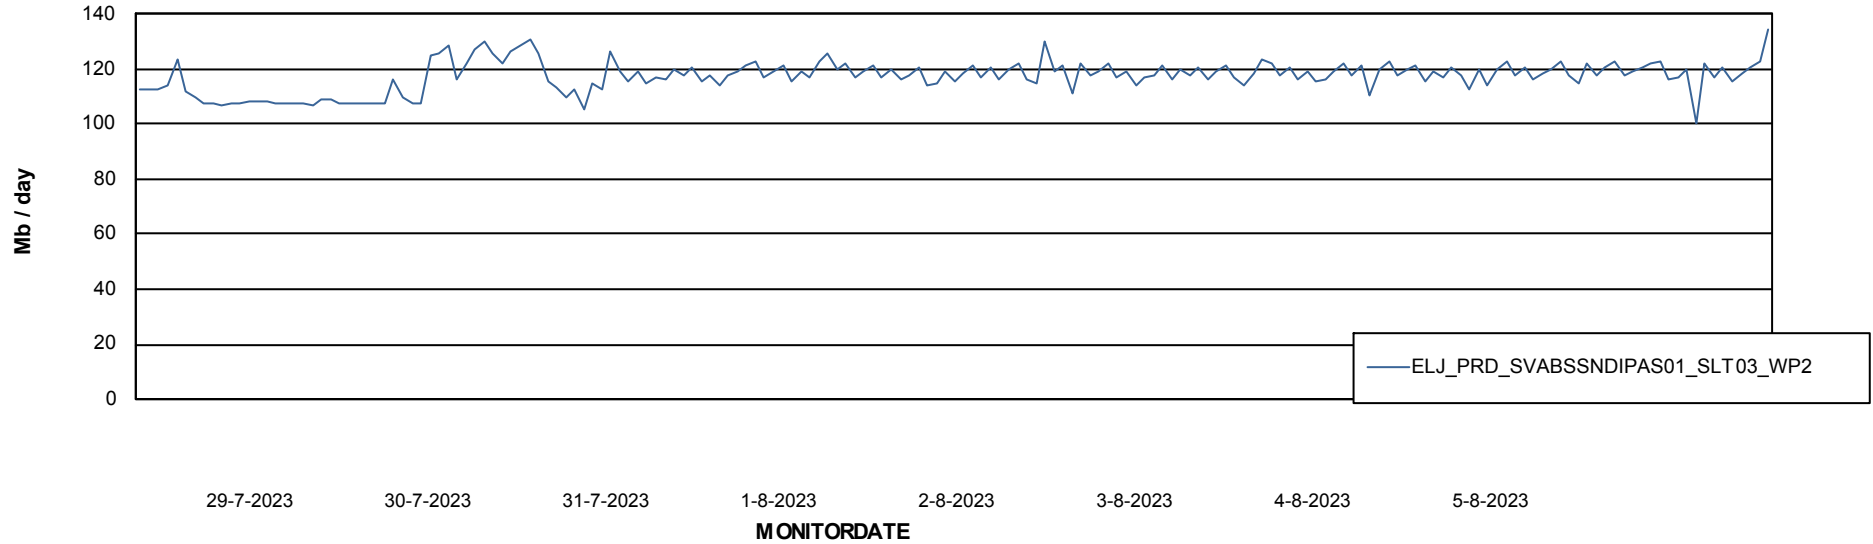

ABSSolute Application ReportServer Services

Avg memory used per ReportServer Service

Weekly SLA Customer Report

Customer ELJ Production
Database ID 72

ABSSolute Web Component Services

Avg memory used per ABS Web component