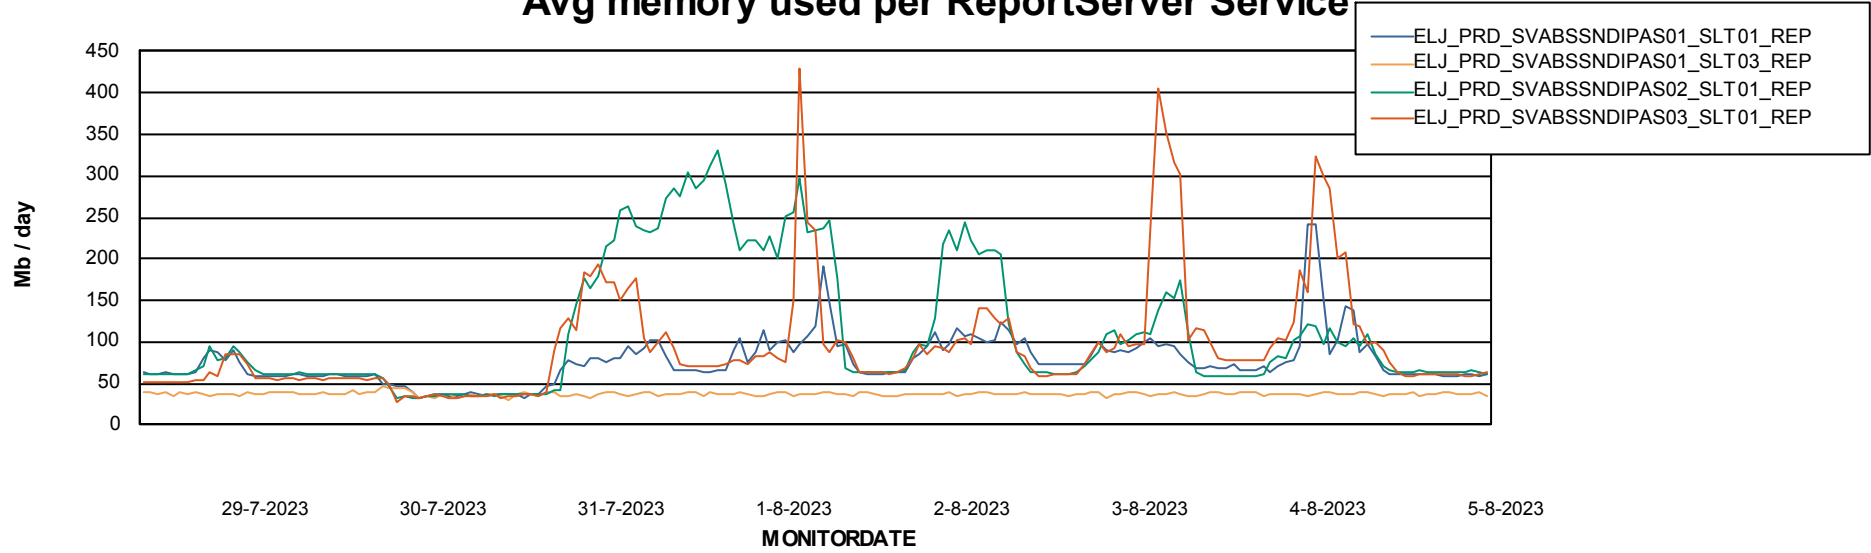

ABSSolute Application ReportServer Services

Avg memory used per ReportServer Service