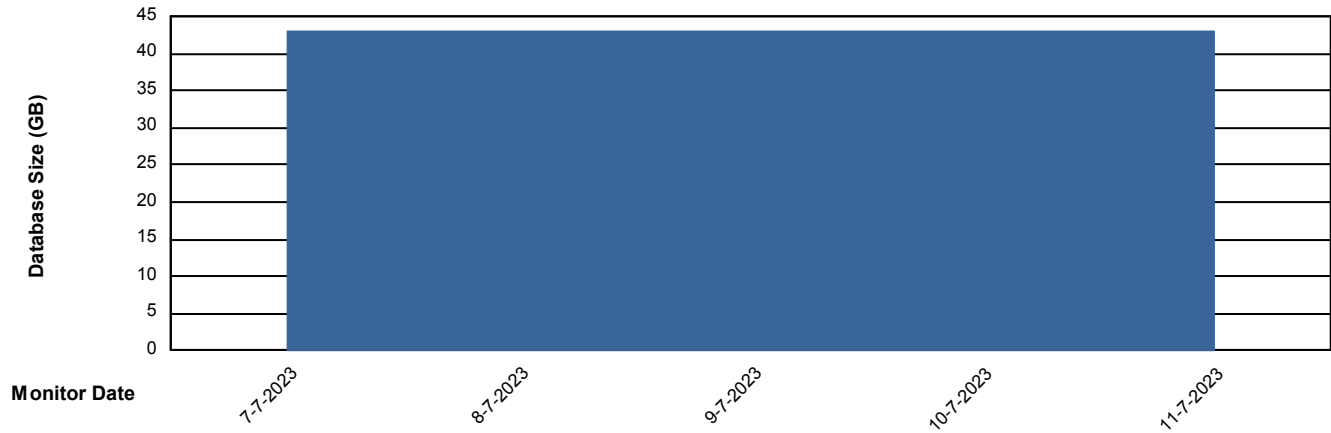

DB Processes Max 1,000
DB Sessions Max 0

Weekly SLA Customer Report

Customer ELJ Production
Database ID 72

Database Performance ELJDB_BI_FRASEQXPRDDB03

Weekly SLA Customer Report

Customer ELJ Production
Database ID 72

DATABASE SIZE ELJ_FRASEQXPRDDB01_PROD_DB

Database growth over last month

DATABASE SIZE ELJDB_BI

Database growth over last month

Weekly SLA Customer Report

Customer ELJ Production
Database ID 72

DATABASE SIZE ELJDB_BI_FRASEQXPRDDB03