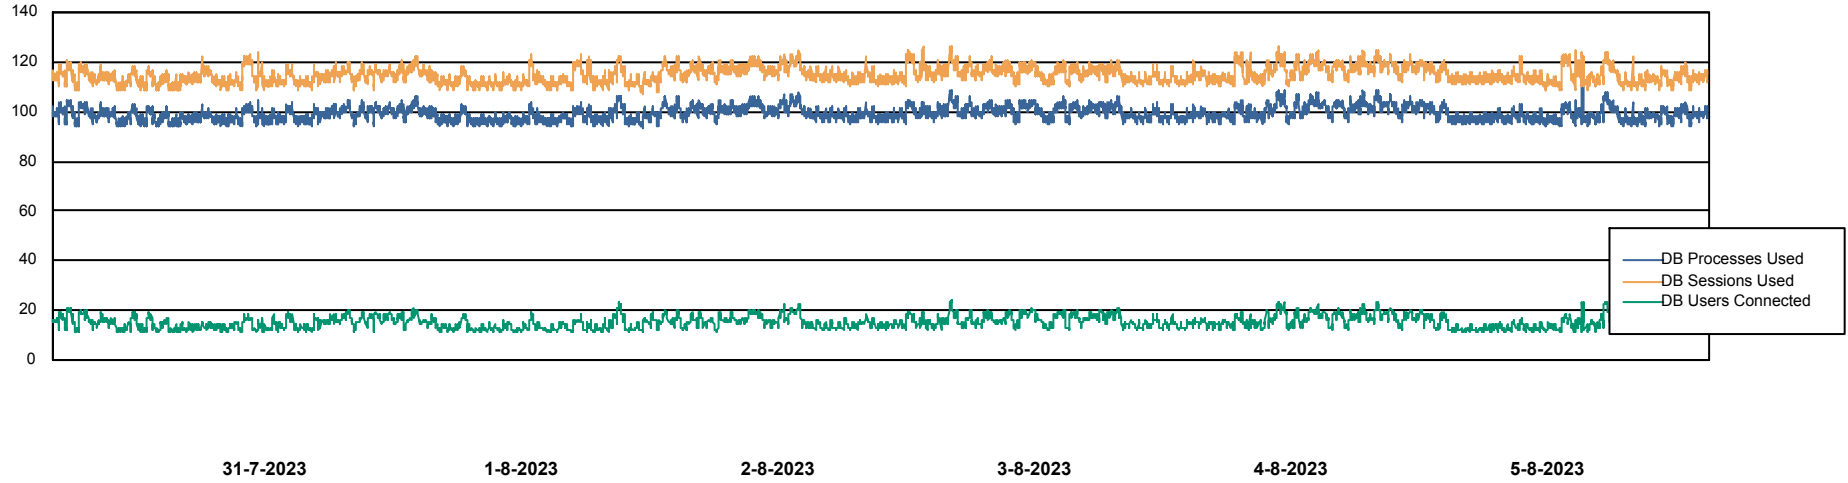

Database Performance ELIDB_BI