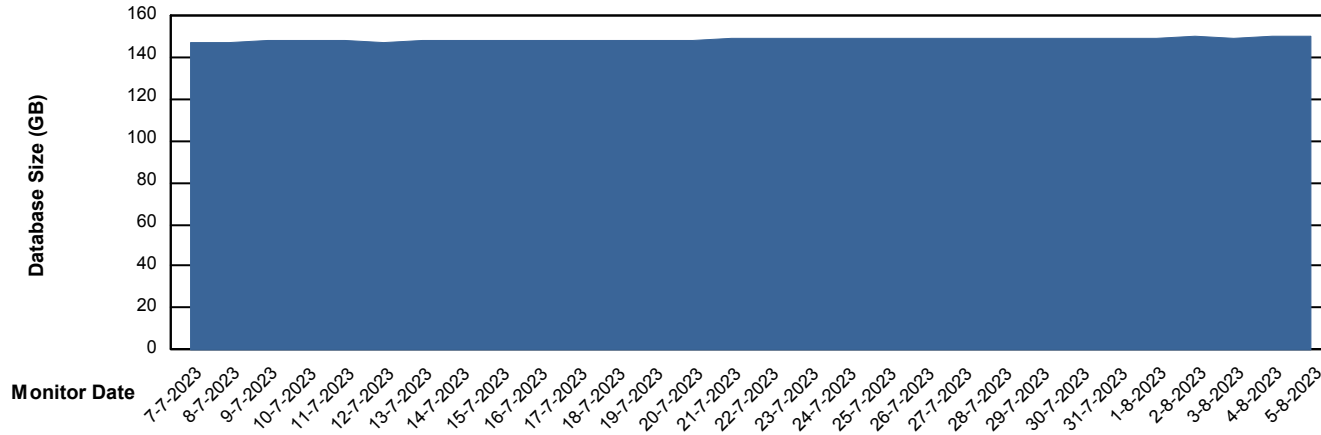

Customer ELI_Production
Database ID 62

Database Performance ELIDB_Standby

DB Processes Max 1,000

Weekly SLA Customer Report

Customer ELI_Production
Database ID 62

DATABASE SIZE ELIDB_BI

Database growth over last month

DATABASE SIZE ELIDB_Production

Database growth over last month

Weekly SLA Customer Report

Customer ELI_Production
Database ID 62

Database Tablespace ELIDB_BI

Date	Tablespace Name	Filesize (Gb)	Usedsize (Gb)	Percentage free
5-8-2023	ABSDATA	100	76	24
	INDX	100	71	29
4-8-2023	ABSDATA	100	76	24
	INDX	100	71	29
3-8-2023	ABSDATA	100	76	24
	INDX	100	71	29
2-8-2023	ABSDATA	100	76	24
	INDX	100	71	29
1-8-2023	ABSDATA	100	76	24
	INDX	100	71	29
31-7-2023	ABSDATA	100	76	24
	INDX	100	71	29
30-7-2023	ABSDATA	100	76	24
	INDX	100	71	29