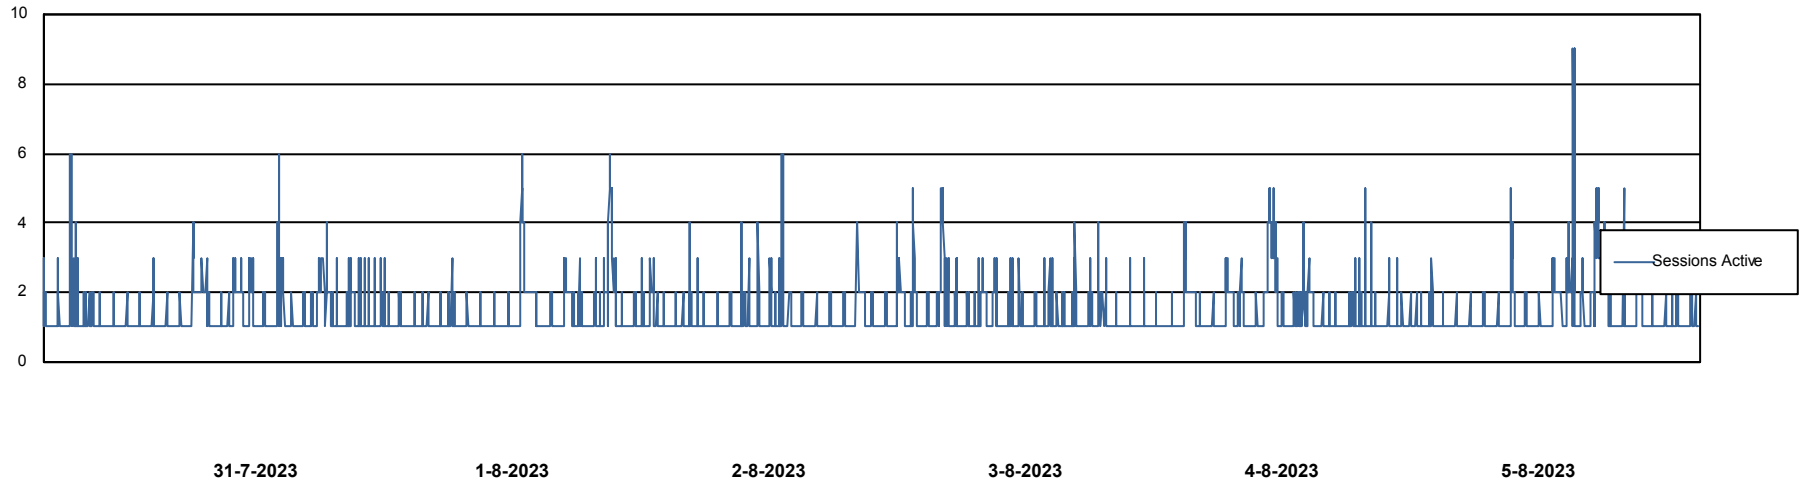

Harddisk Usage ELI_PRD_BISRV

	Free disk space on / (%)	Total disk space on / (Gb)	Used disk space on / (Gb)	Free disk space on /backup (%)	Total disk space on /backup	Used disk space on /backup	Free disk space on /boot (%)	Total disk space on /boot (Gb)	Used disk space on /boot (Gb)	Free disk space on /u01 (%)
5-8-2023	32	34	23	52	299	144	74	1	0	46
4-8-2023	32	34	23	30	299	210	74	1	0	40
3-8-2023	32	34	23	39	299	182	74	1	0	41
2-8-2023	32	34	23	49	299	154	74	1	0	41
1-8-2023	32	34	23	58	299	126	74	1	0	41
31-7-2023	32	34	23	67	299	100	74	1	0	42
30-7-2023	32	34	23	72	299	83	74	1	0	48

Weekly SLA Customer Report

Customer ELI_Production
Database ID 62

Database Performance ELIDB_BI

Weekly SLA Customer Report

Customer ELI_Production
Database ID 62

Database Performance ELIDB_Production

Weekly SLA Customer Report