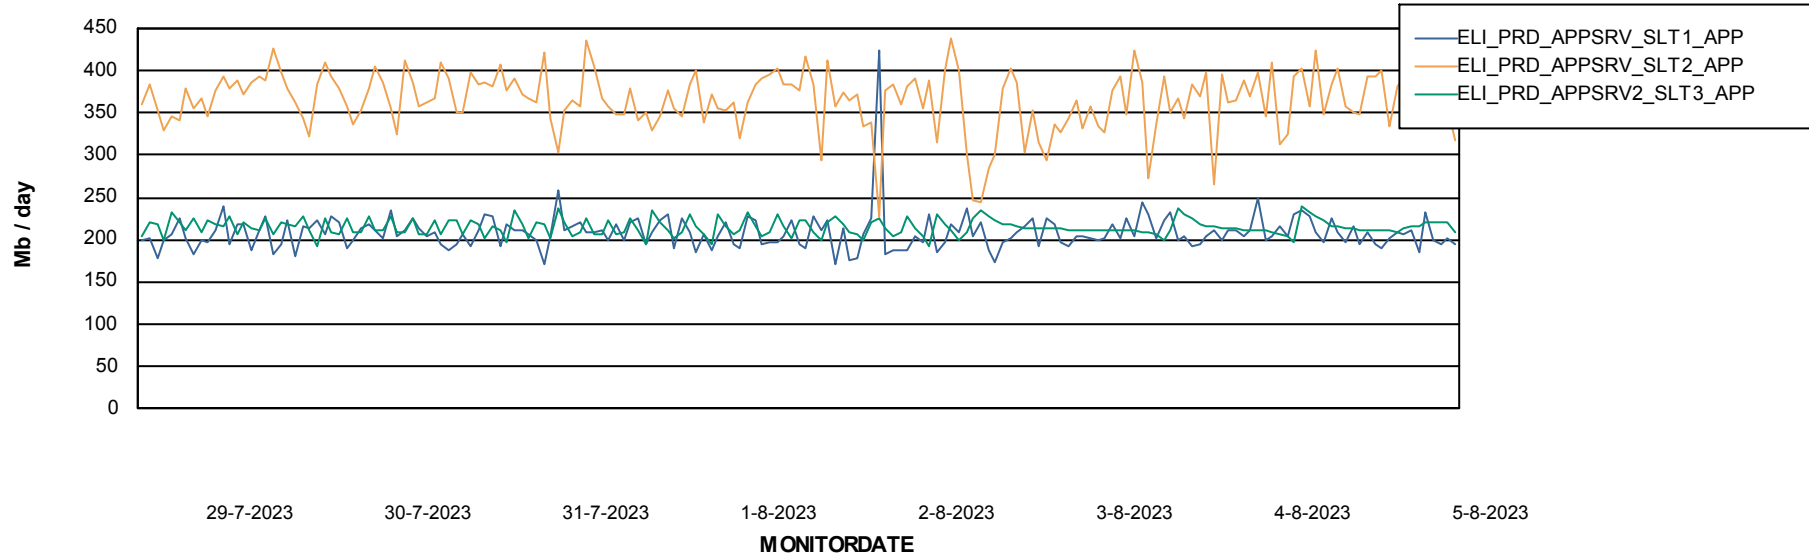

ABSSolute Application Server Services

Avg memory used per ABS Server Service