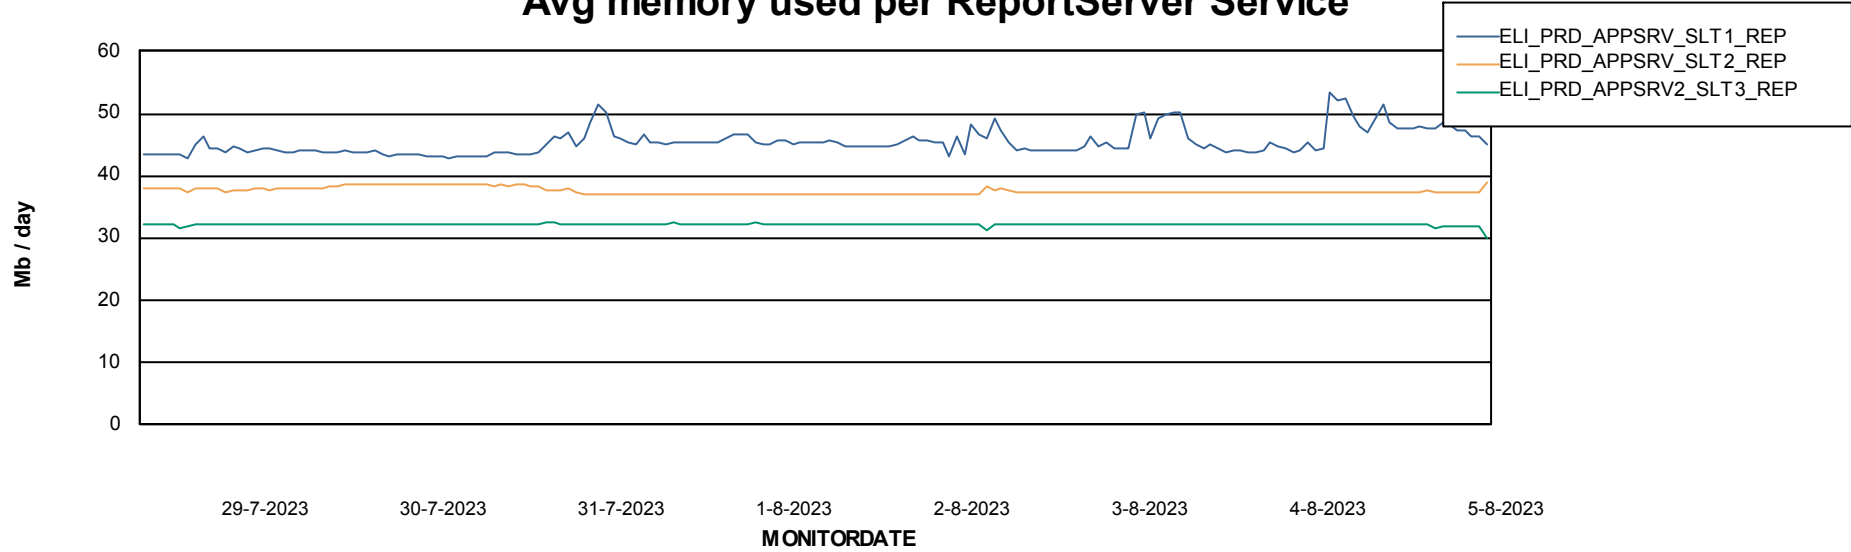

Avg memory used per ABS Server Service

Weekly SLA Customer Report

Customer ELI_Production
Database ID 62

ABSSolute Application Server Services

Avg memory used per ReportServer Service

Avg users per day per ABS server