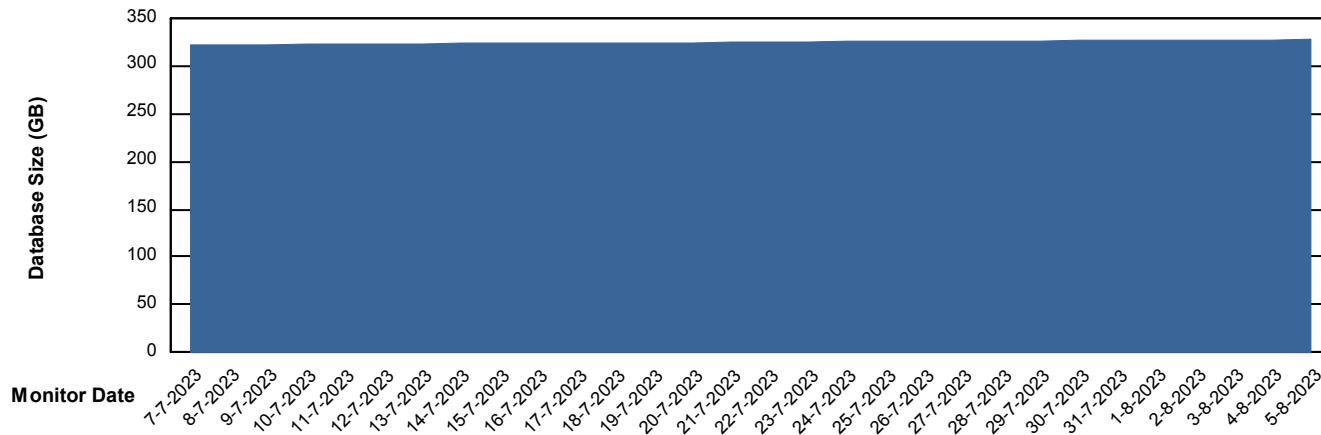

DATABASE SIZE ELIDB_Production

Database growth over last month