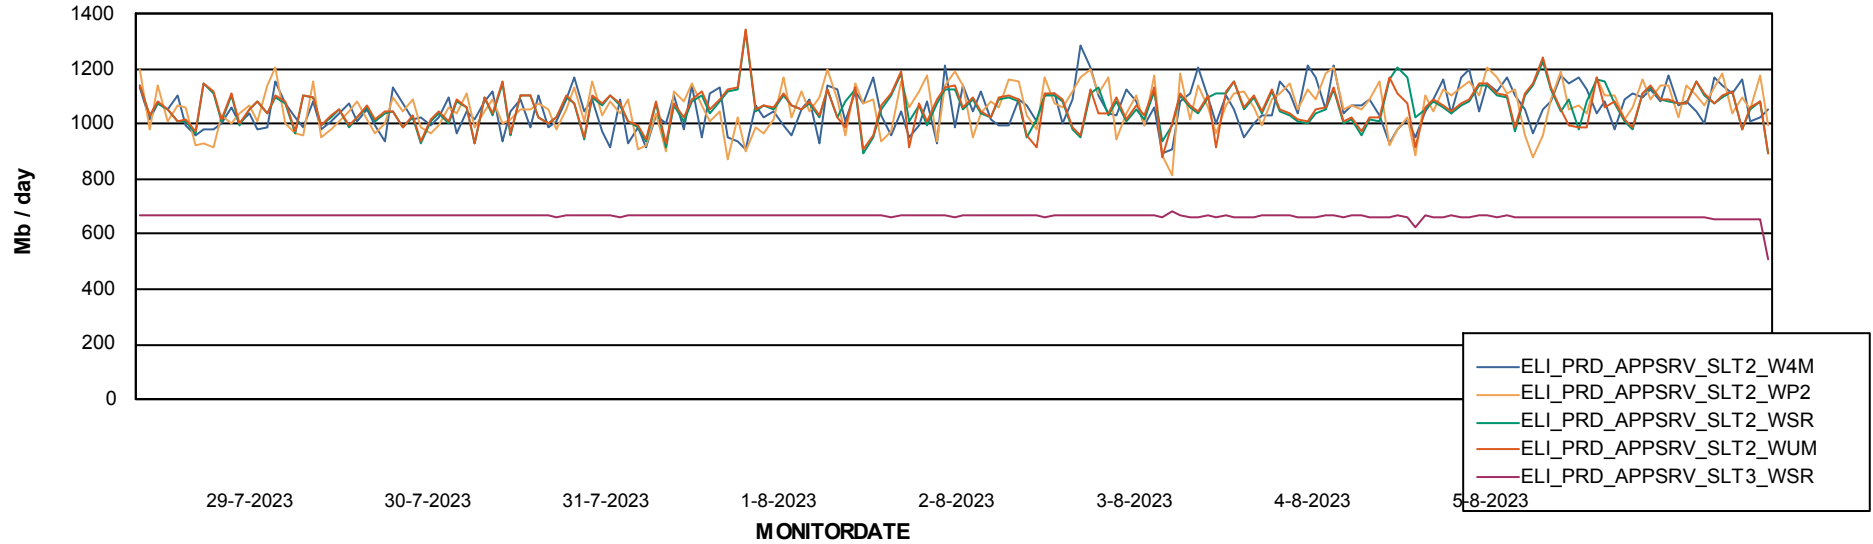

ABSSolute Application Server Services

Avg memory used per ABS Web component