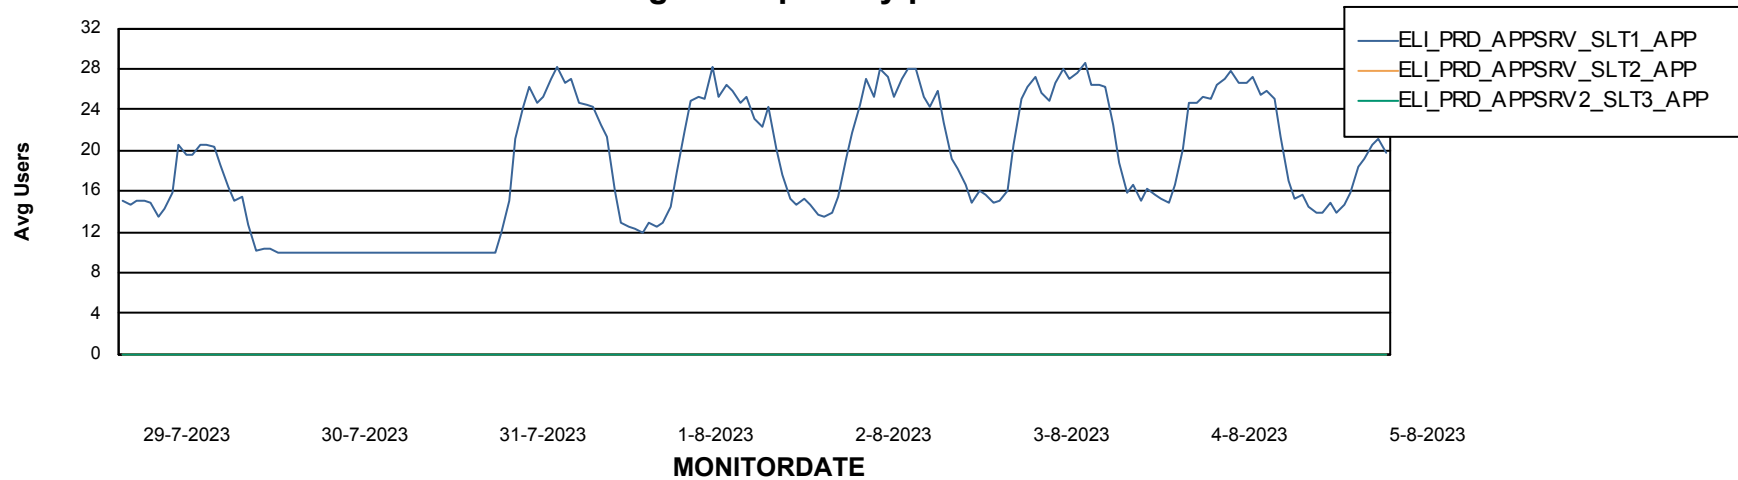

Avg memory used per ABS Server Service

Weekly SLA Customer Report

Customer ELI_Production
Database ID 62

ABSSolute Application Server Services

Avg memory used per ReportServer Service

Avg users per day per ABS server