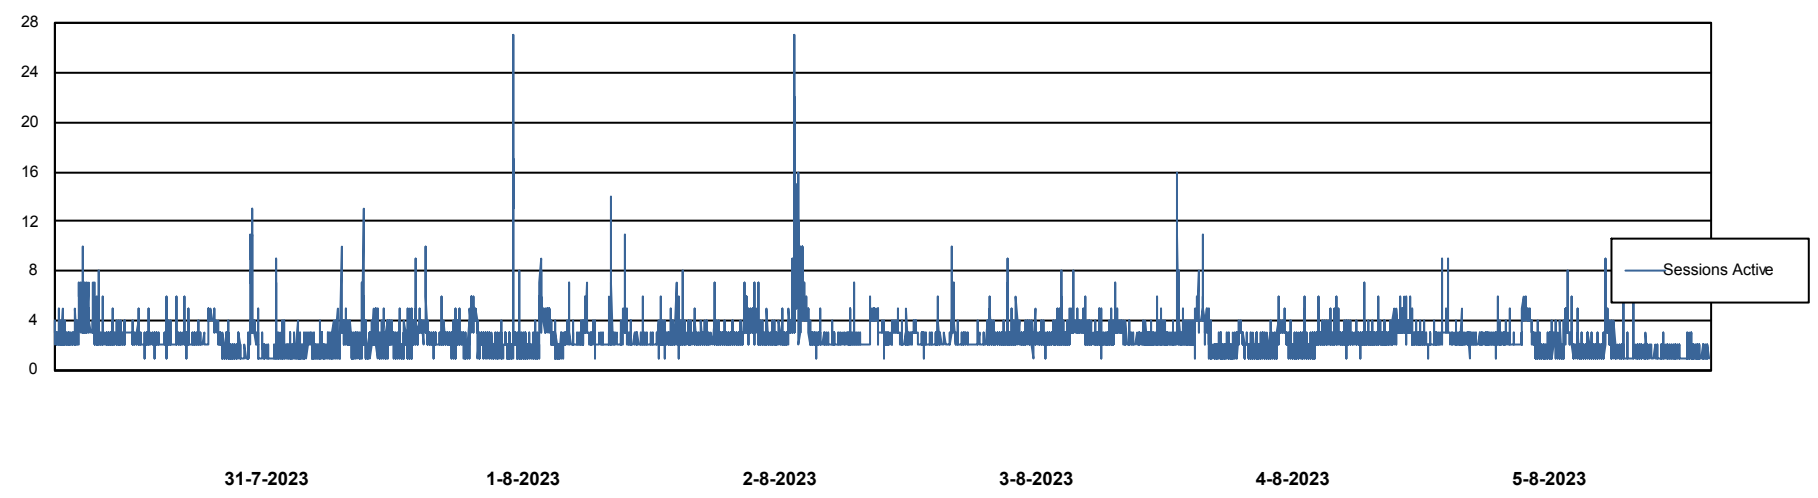

Harddisk Usage ELI_PRD_BISRV

	Free disk space on / (%)	Total disk space on / (Gb)	Used disk space on / (Gb)	Free disk space on /backup (%)	Total disk space on /backup	Used disk space on /backup	Free disk space on /boot (%)	Total disk space on /boot (Gb)	Used disk space on /boot (Gb)	Free disk space on /u01 (%)
5-8-2023	32	34	23	52	299	144	74	1	0	46
4-8-2023	32	34	23	30	299	210	74	1	0	40
3-8-2023	32	34	23	39	299	182	74	1	0	41
2-8-2023	32	34	23	49	299	154	74	1	0	41
1-8-2023	32	34	23	58	299	126	74	1	0	41
31-7-2023	32	34	23	67	299	100	74	1	0	42
30-7-2023	32	34	23	72	299	83	74	1	0	48

Weekly SLA Customer Report

Customer ELI_Production
Database ID 62

Database Performance ELIDB_BI

Weekly SLA Customer Report

Customer ELI_Production
Database ID 62

Database Performance ELIDB_Production

Weekly SLA Customer Report

Customer ELI_Production
Database ID 62

Database Performance ELIDB_Standby

DB Processes Max 1,000

Weekly SLA Customer Report

Customer ELI_Production
Database ID 62

DATABASE SIZE ELIDB_BI

Database growth over last month