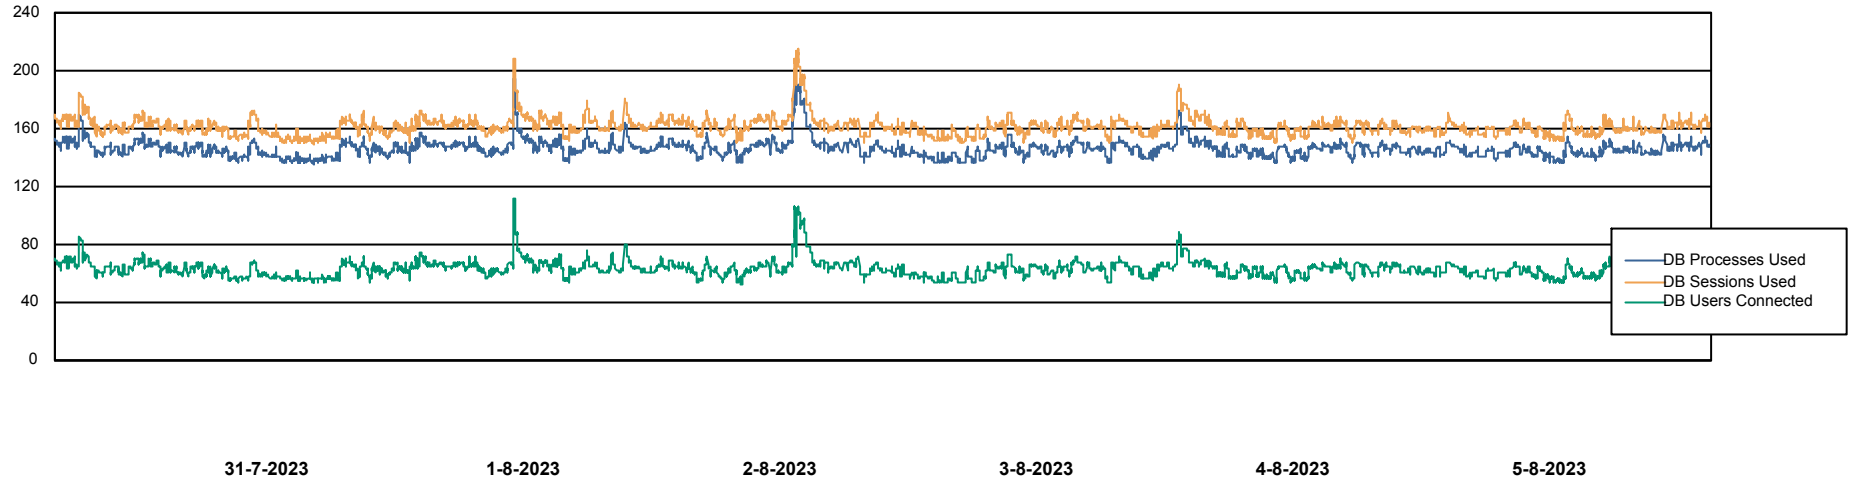

Weekly SLA Customer Report

Customer ELI_Production
Database ID 62

Database Performance ELIDB_BI

Weekly SLA Customer Report

Customer ELI_Production
Database ID 62

Database Performance ELIDB_Production

Weekly SLA Customer Report