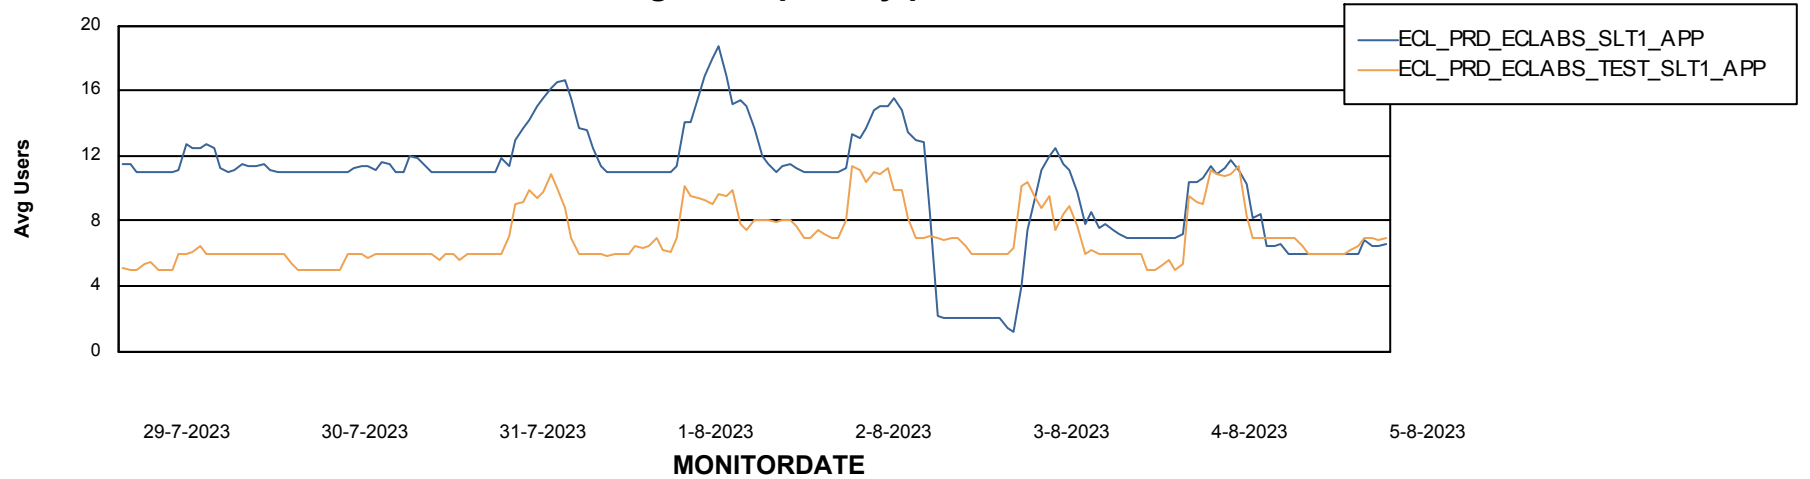

Avg users per day per ABS server