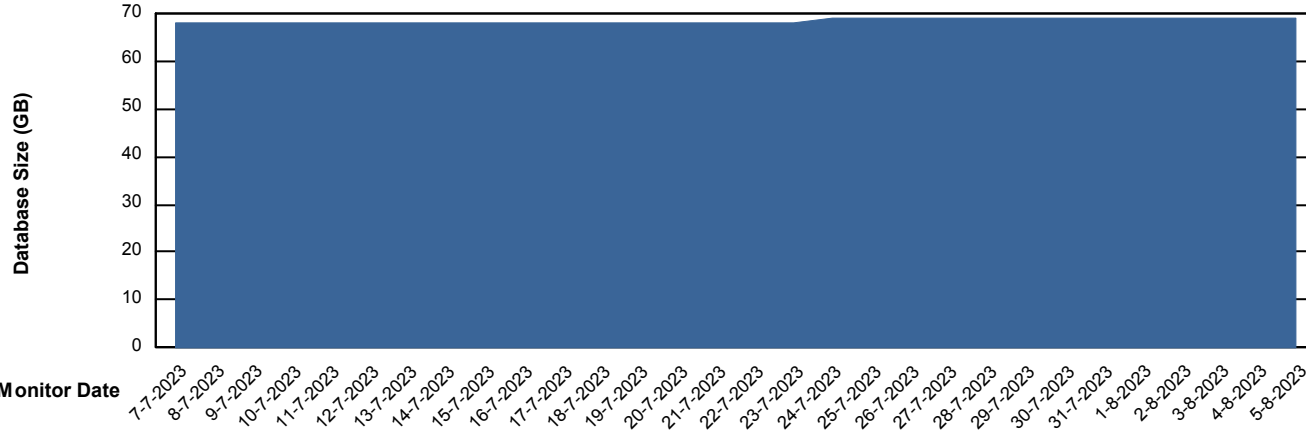

DB Processes Max 1,000

Weekly SLA Customer Report

Customer ECL_Production
 Database ID 156

DATABASE SIZE ECL_PRD_ECLABS_DB_Production

Database growth over last month

Database Tablespace ECL_PRD_ECLABS_DB_Production