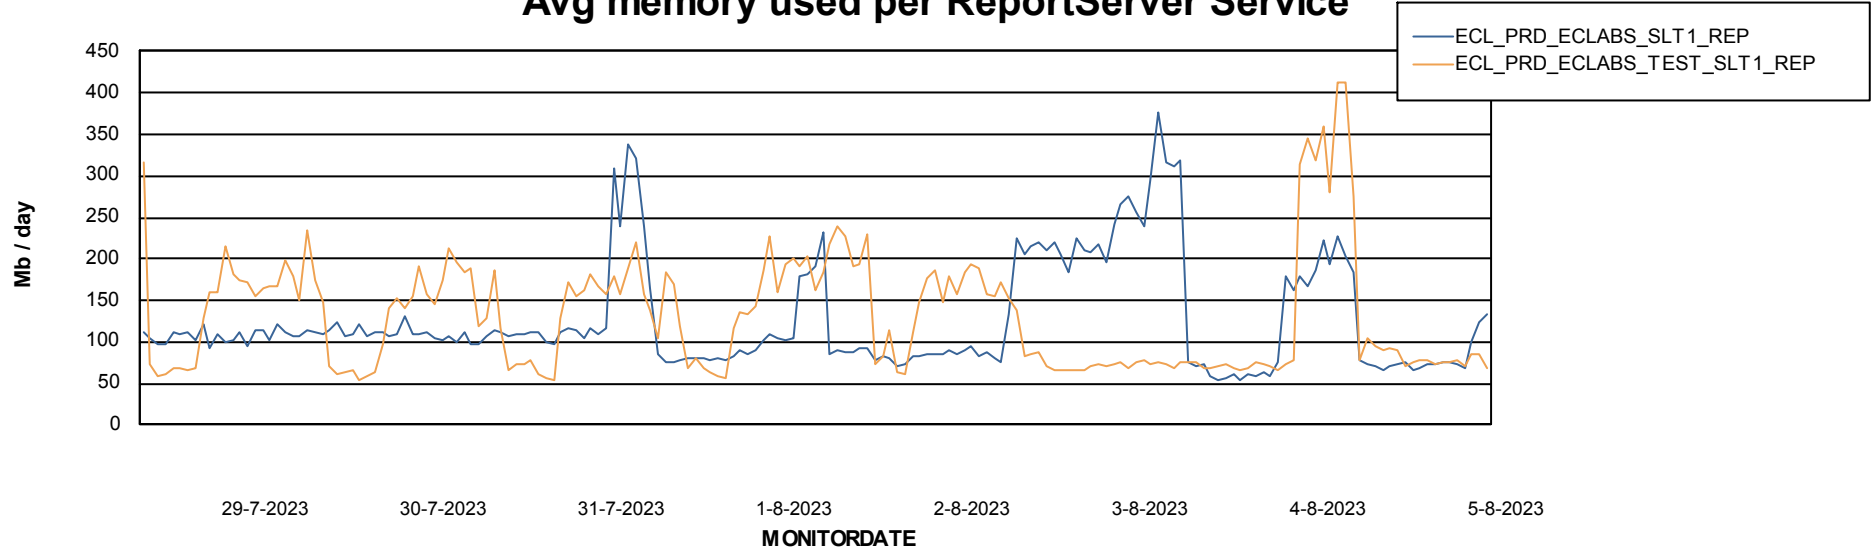

Avg memory used per ABS Server Service

Avg users per day per ABS server

Weekly SLA Customer Report

Customer ECL_Production
Database ID 156

ABSSolute Application ReportServer Services

Avg memory used per ReportServer Service

Weekly SLA Customer Report

Customer ECL_Production
Database ID 156

ABSSolute Web Component Services

Avg memory used per ABS Web component

Weekly SLA Customer Report

Customer ECL_Production
Database ID 156

Disaster per ABS component