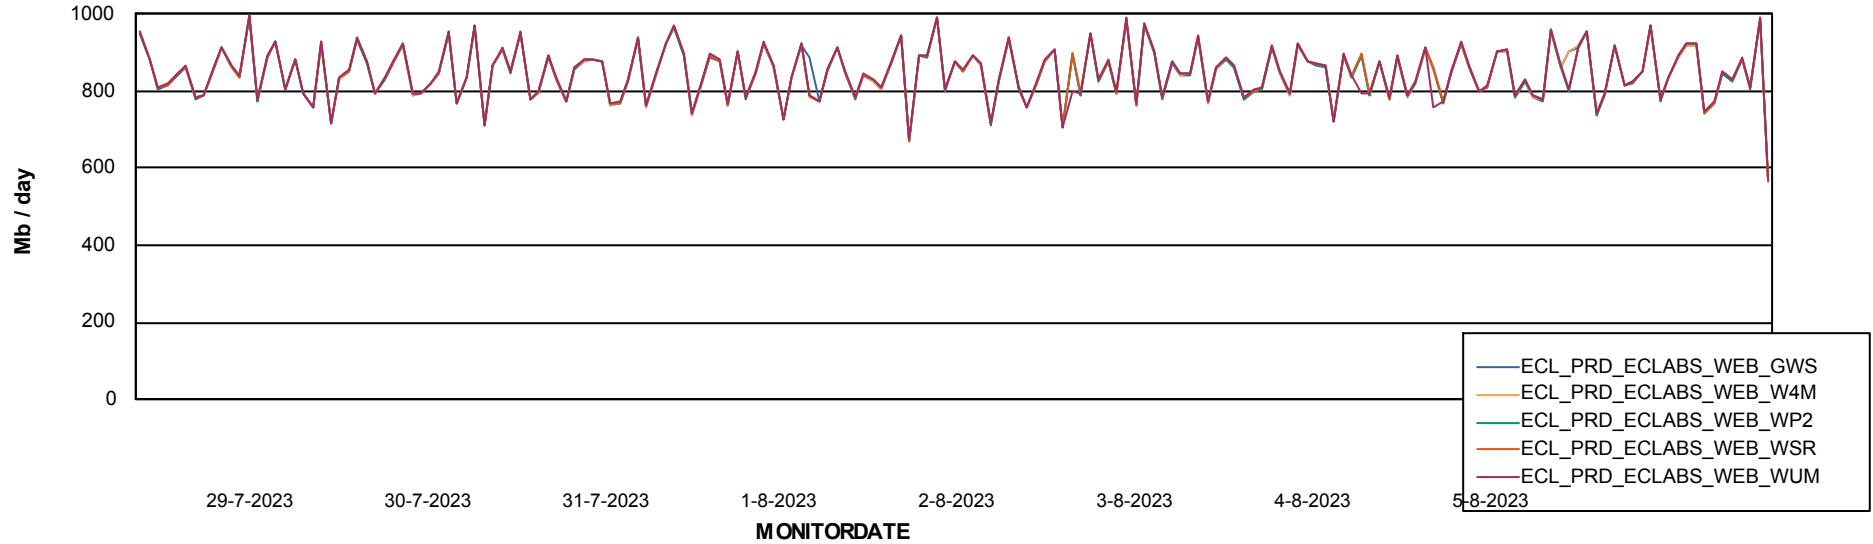

ABSSolute Web Component Services

Avg memory used per ABS Web component