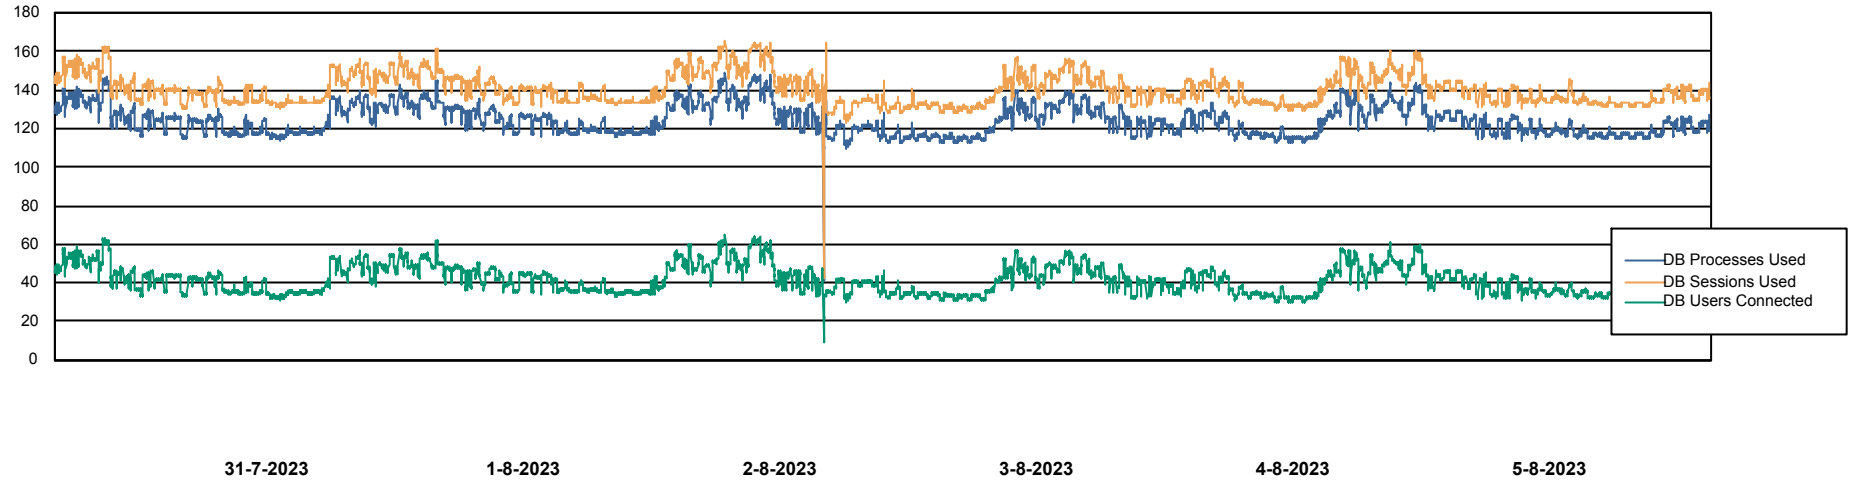

Weekly SLA Customer Report

Customer ECL_Production
Database ID 156

Harddisk Usage ECL_PRD_ECLABS-WEB

	Free disk space on C: (%)	Total disk space on C: (Gb)	Used disk space on C: (Gb)
5-8-2023	59	99	41
4-8-2023	59	99	41
3-8-2023	59	99	41
2-8-2023	59	99	41
1-8-2023	59	99	41
31-7-2023	59	99	41
30-7-2023	59	99	41

Weekly SLA Customer Report

Customer ECL_Production
Database ID 156

Database Performance ECL_PRD_ECLABS_DB_Production

Weekly SLA Customer Report

Customer ECL_Production
Database ID 156

Database Performance ECL_TEST_ECLABS-TEST_DB_STB (ECL_Standby DB)