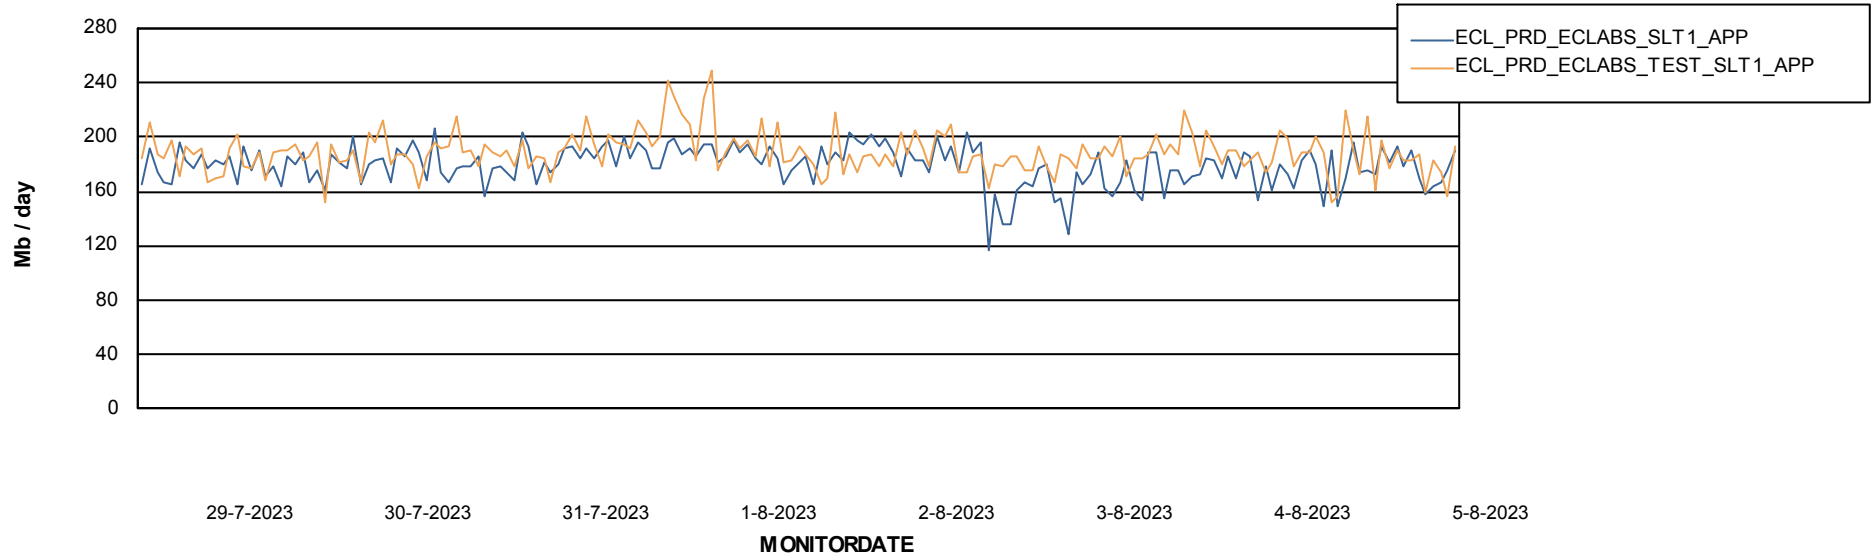

ABSSolute Application Server Services

Avg memory used per ABS Server Service