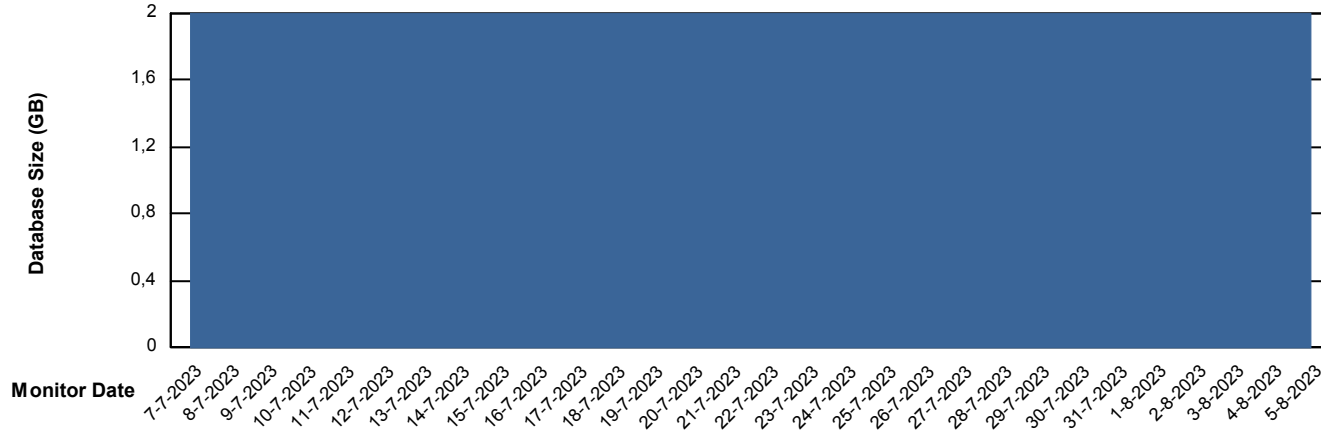

Database Performance DFDDDBI_Production

DB Processes Max 500

Weekly SLA Customer Report

Customer DFD_Production
Database ID 39

DATABASE SIZE DFDDDB_Production

Database growth over last month

DATABASE SIZE DFDDDBI_Production