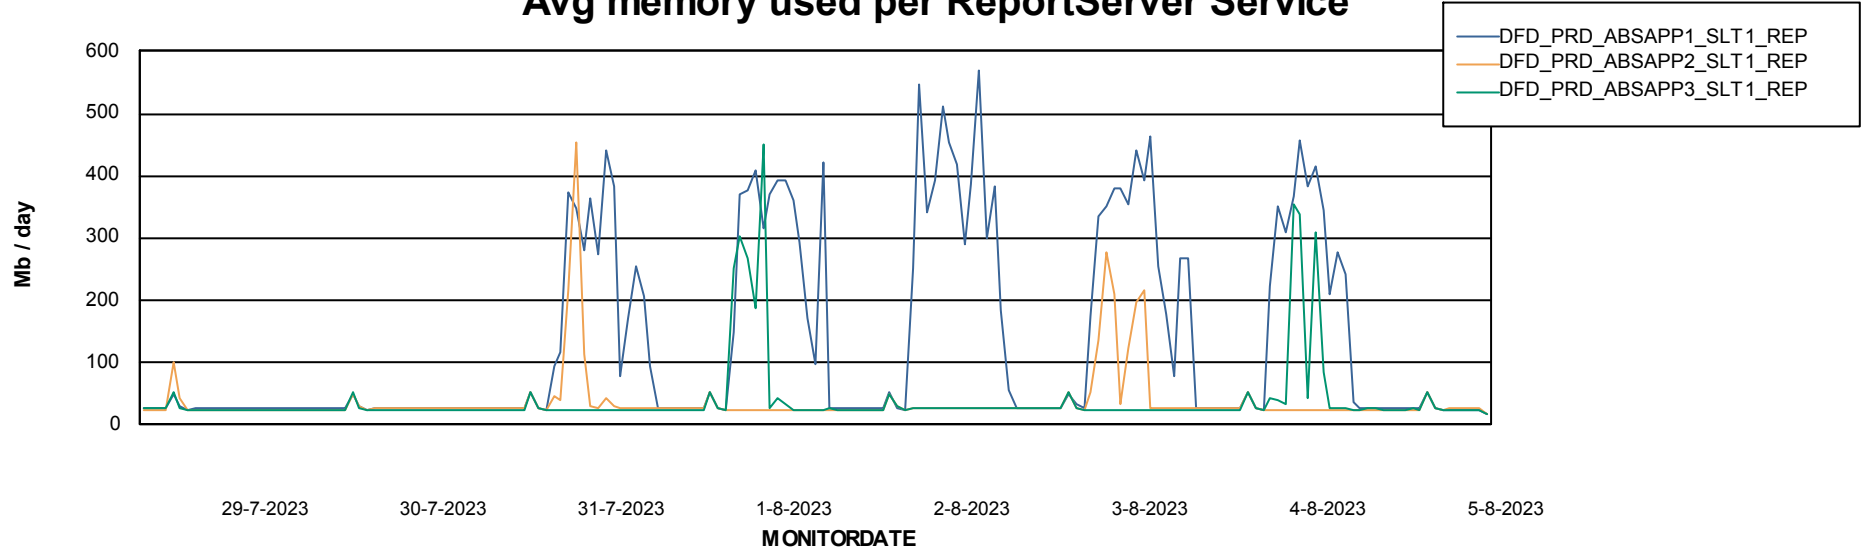

ABSSolute Application ReportServer Services

Avg memory used per ReportServer Service