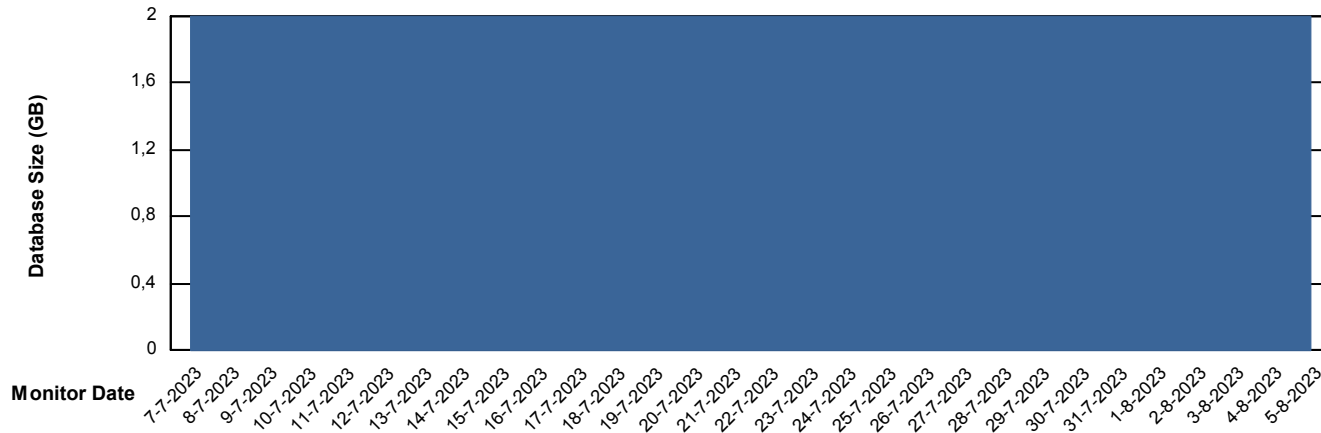

DATABASE SIZE DFDDDBI_Production

Database growth over last month