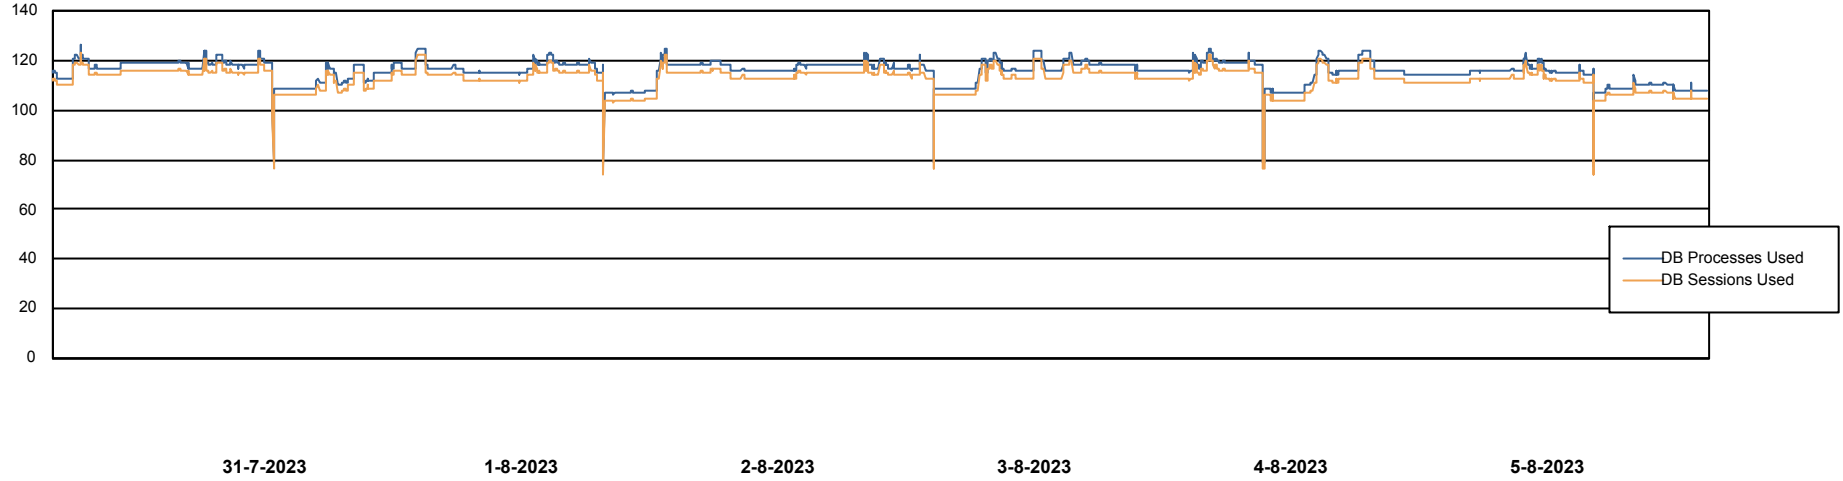

Weekly SLA Customer Report

Customer DFD_Production
 Database ID 39

Harddisk Usage DFD_PRD_ORACLE1

	Free disk space on C: (%)	Total disk space on C: (Gb)	Used disk space on C: (Gb)	Free disk space on D: (%)	Total disk space on D: (Gb)	Used disk space on D: (Gb)	Free disk space on E: (%)	Total disk space on E: (Gb)	Used disk space on E: (Gb)	Free disk space on F: (%)
5-8-2023	27	78	57	75	479	121	86	650	93	59
4-8-2023	27	78	57	75	479	121	86	650	89	59
3-8-2023	27	78	57	75	479	121	86	650	89	59
2-8-2023	27	78	57	75	479	121	86	650	88	59
1-8-2023	27	78	57	75	479	121	86	650	89	59
31-7-2023	27	78	57	75	479	121	86	650	89	59
30-7-2023	28	78	57	75	479	121	86	650	89	59

Weekly SLA Customer Report

Customer DFD_Production
Database ID 39

Database Performance DFDDDB_Production

DB Processes Max 600
DB Sessions Max 4

Weekly SLA Customer Report

Customer DFD_Production
Database ID 39