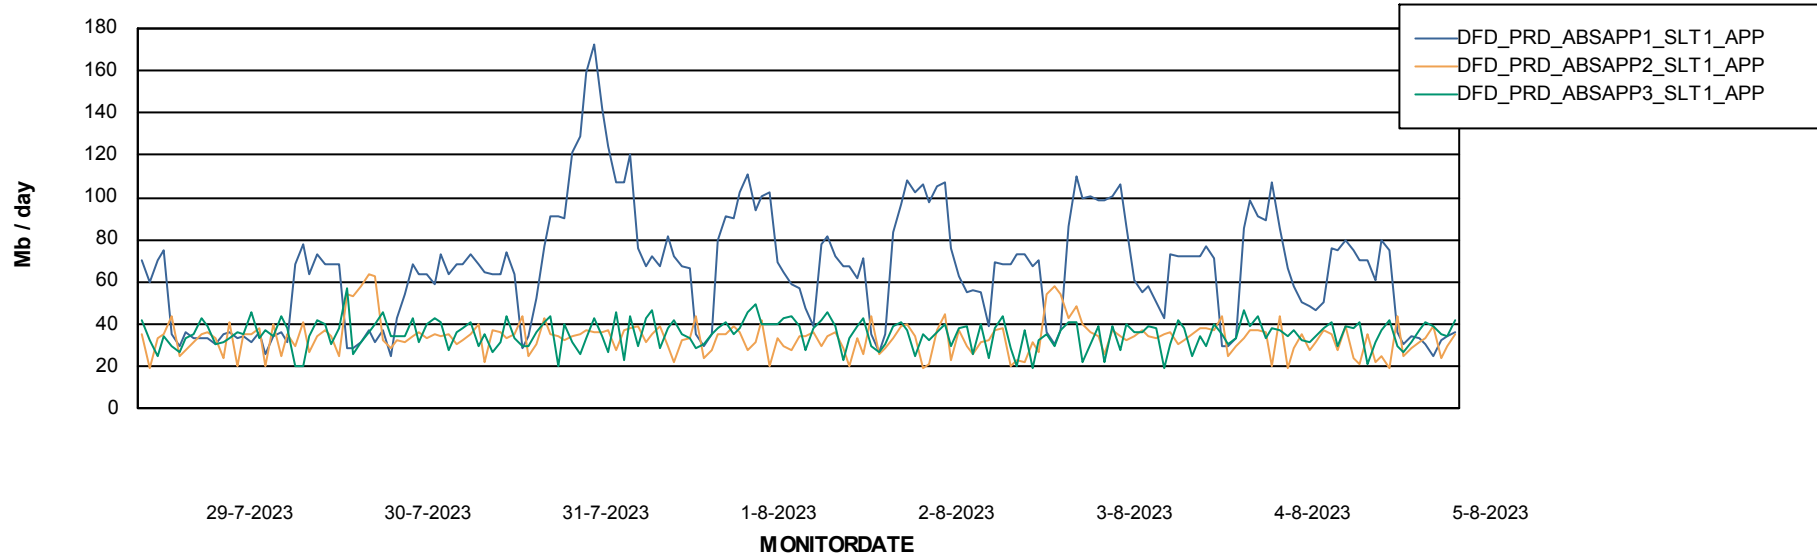

ABSSolute Application Server Services

Avg memory used per ABS Server Service