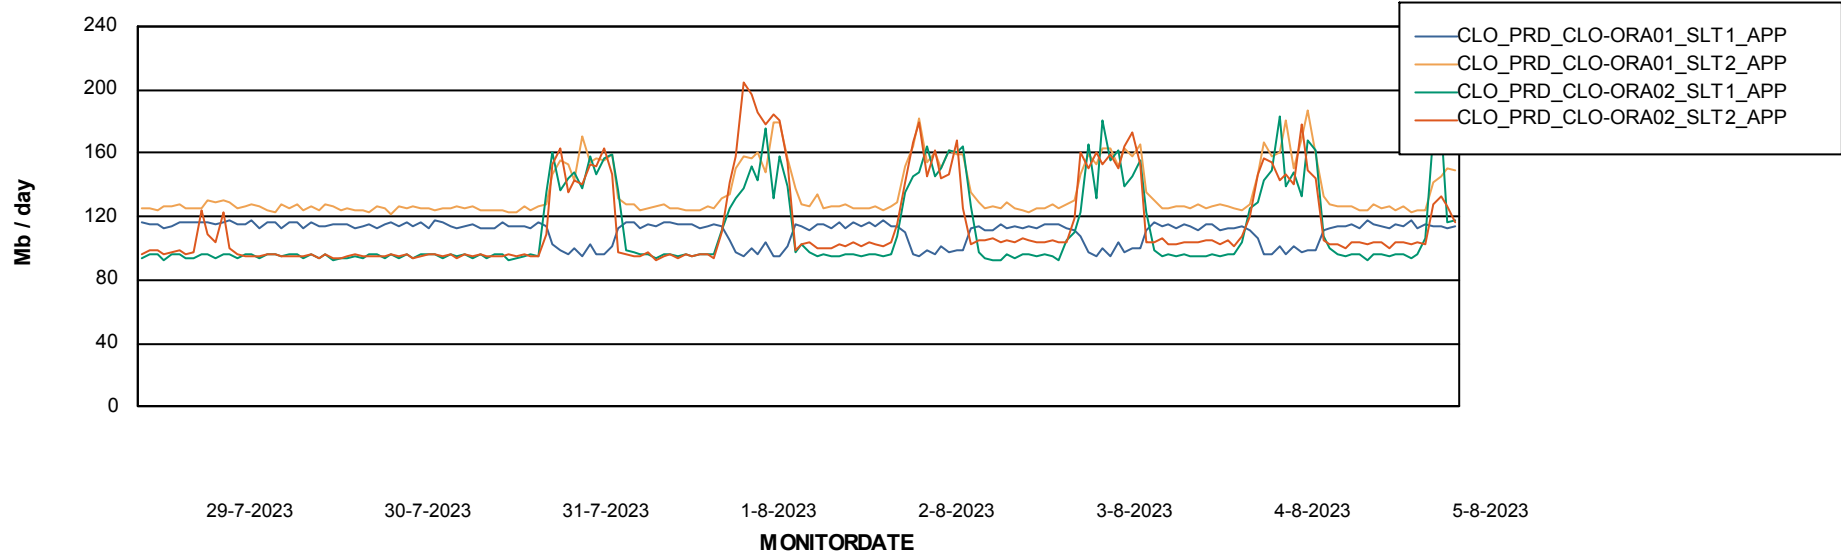

Standby Database Health CLO Production

Recovery lag for last 7 days

Weekly SLA Customer Report

Customer CLO Production
Database ID 38

ABSSolute Application Server Services

Avg memory used per ABS Server Service

Avg users per day per ABS server

Weekly SLA Customer Report

Customer CLO Production
Database ID 38

ABSSolute Application ReportServer Services

Avg memory used per ReportServer Service

Weekly SLA Customer Report