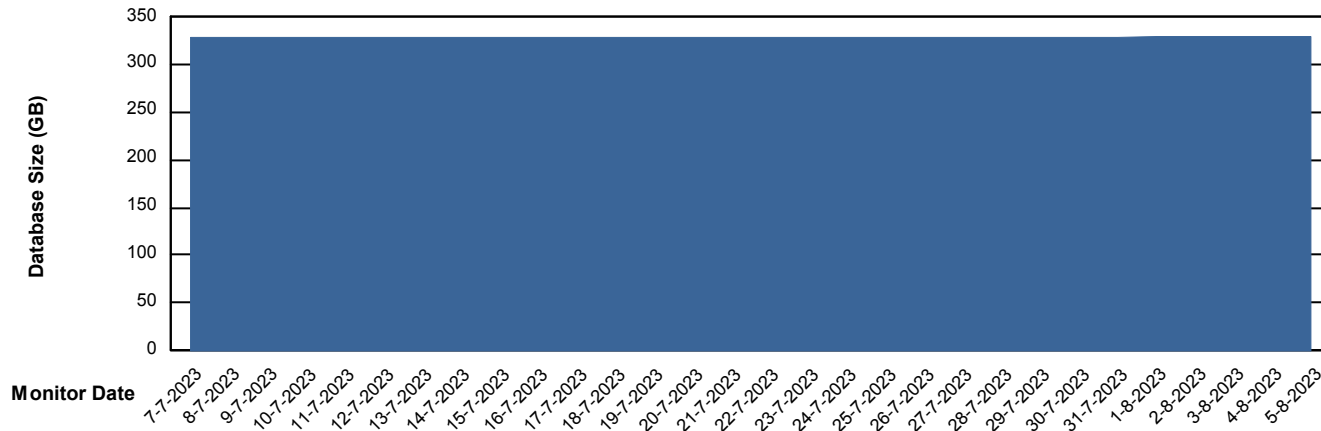

DATABASE SIZE CLODB_PRD_CLO-ORA01

Database growth over last month