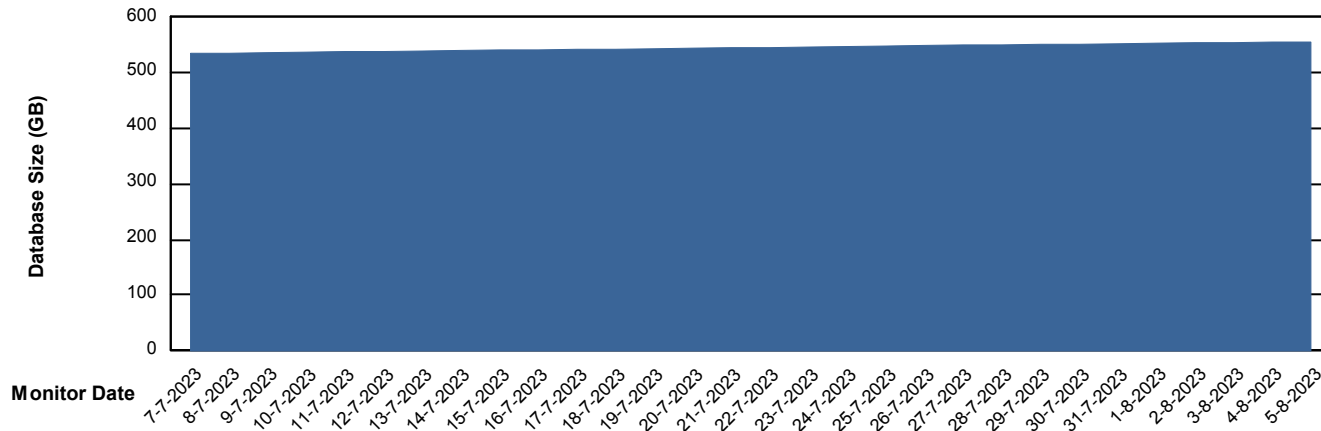

DATABASE SIZE BGG_PRD_DEDC-DB07_DB_Production

Database growth over last month