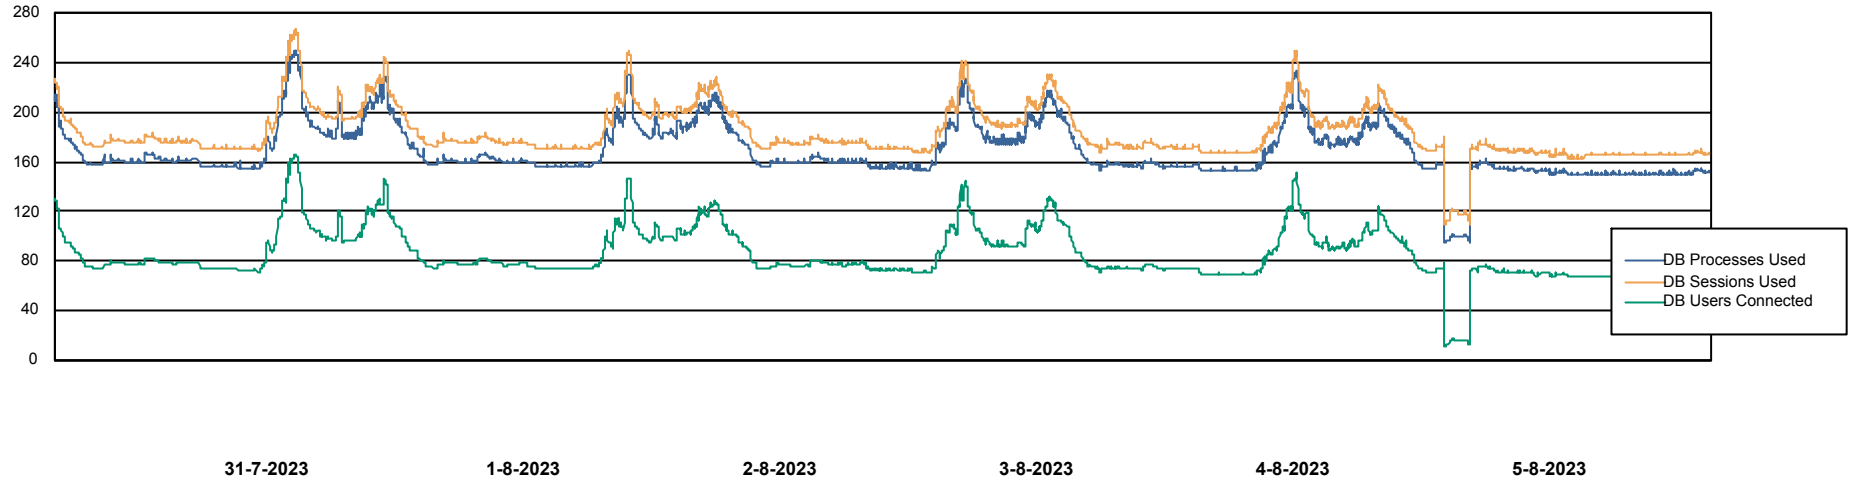

Weekly SLA Customer Report

Customer AUJ Production
Database ID 41

Database Performance AUJ Prod. BI DB (PABSBI1 server)

Weekly SLA Customer Report

Customer AUJ Production
Database ID 41

Database Performance AUJ_DB1_Primary