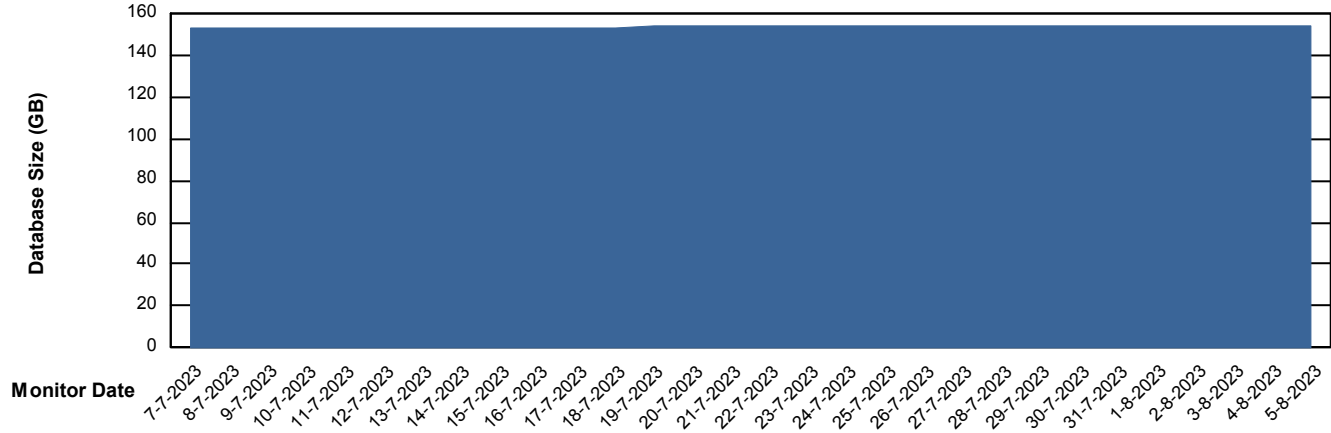

DATABASE SIZE AUJ Prod. BI DB (PABSBI1 server)

Database growth over last month