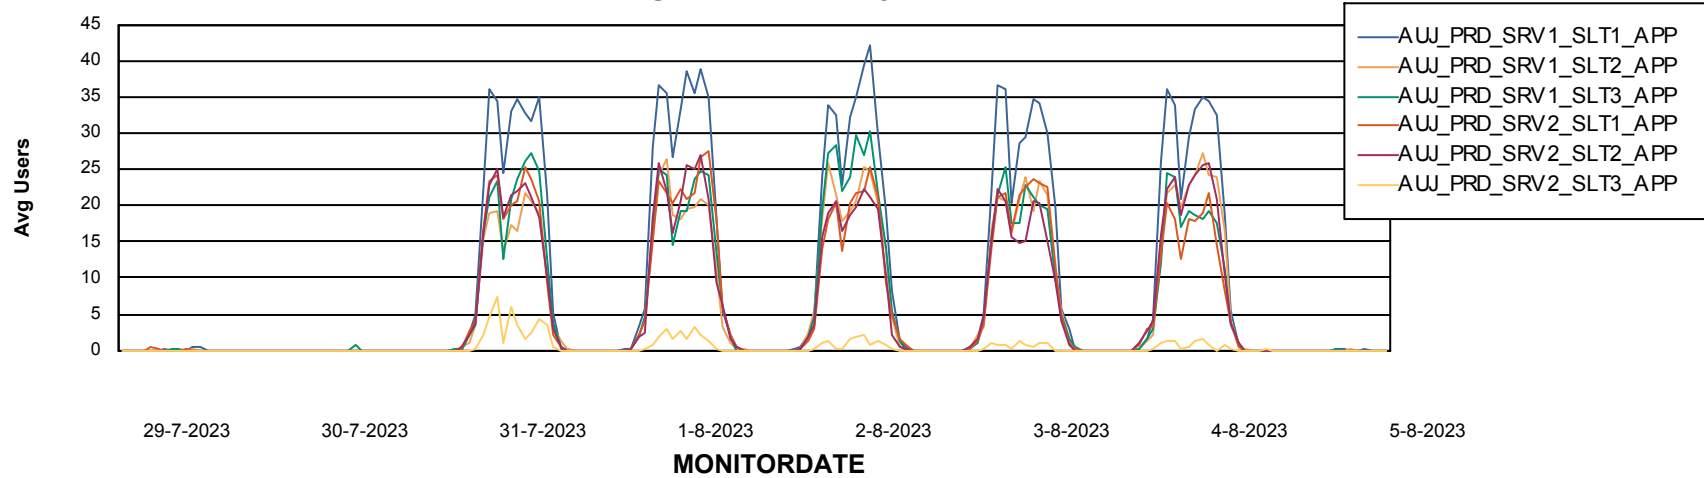

Weekly SLA Customer Report

Customer AUJ Production
Database ID 41

ABSSolute Application Server Services

Avg memory used per ABS Server Service

Avg users per day per ABS server

Weekly SLA Customer Report

Customer AUJ Production
Database ID 41