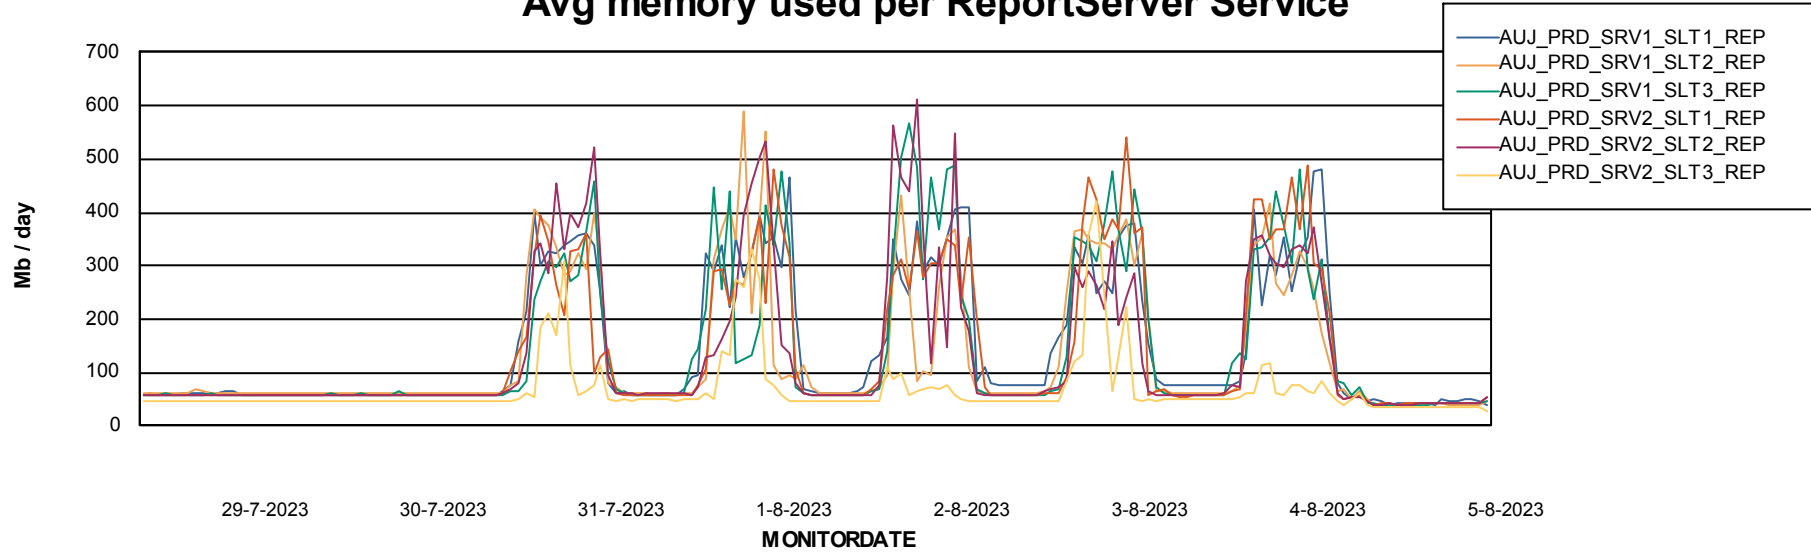

ABSSolute Application ReportServer Services

Avg memory used per ReportServer Service