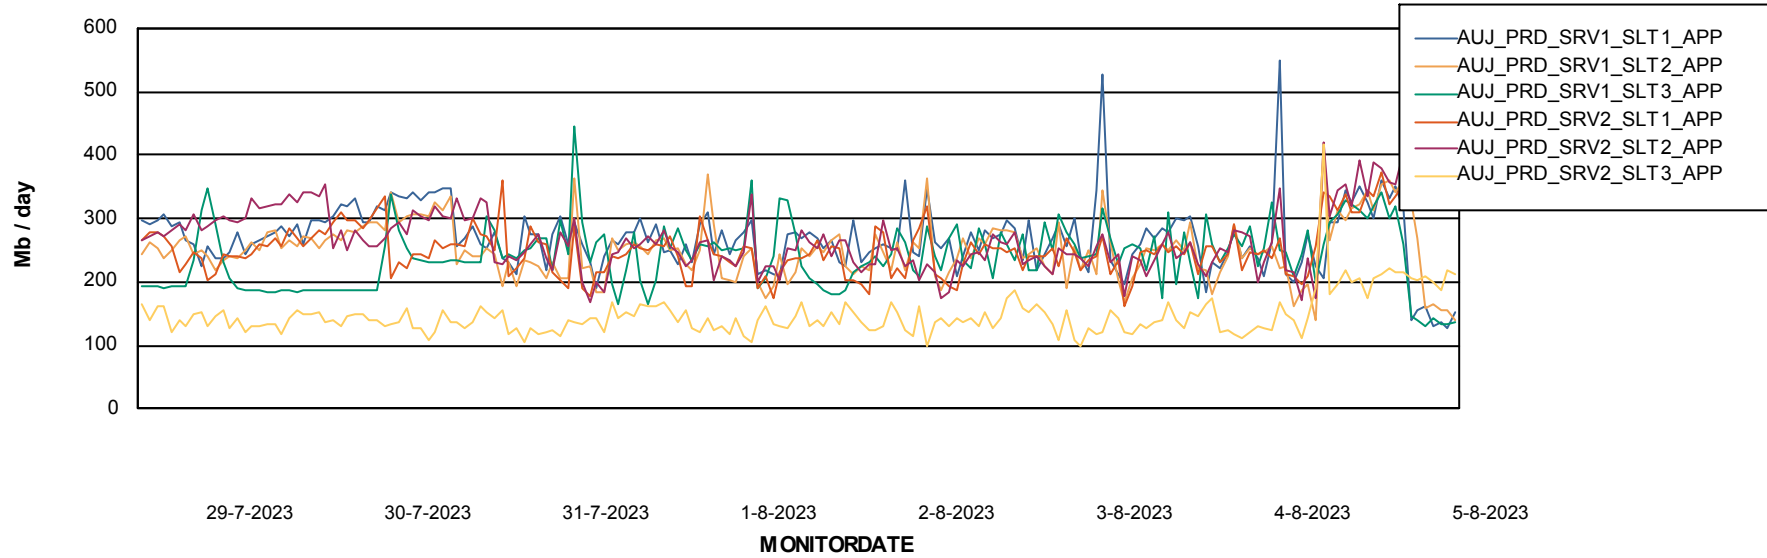

ABSSolute Application Server Services

Avg memory used per ABS Server Service