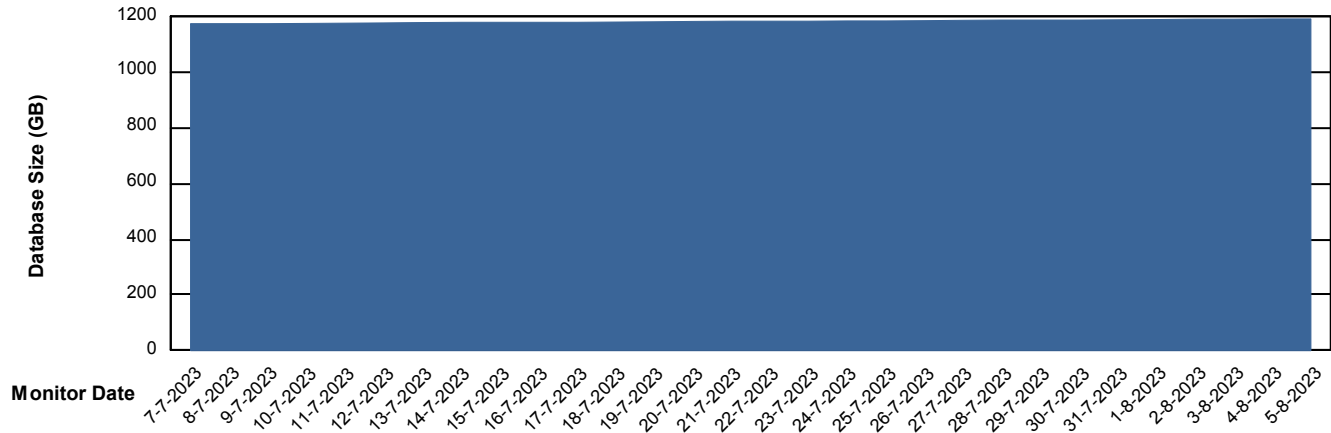

Weekly SLA Customer Report

Customer AUJ Production
Database ID 41

DATABASE SIZE AUJ Prod. BI DB (PABSBI1 server)

Database growth over last month

DATABASE SIZE AUJ_DB1_Primary

Database growth over last month