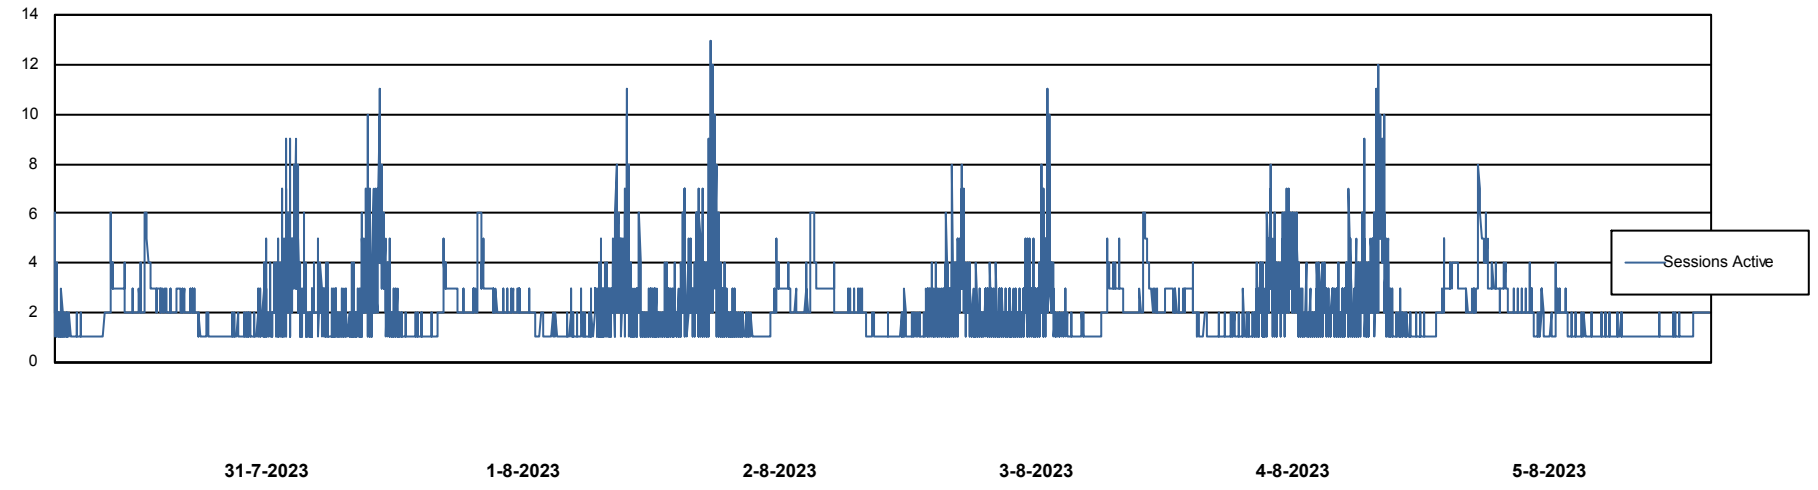

Weekly SLA Customer Report

Customer AUJ Production
Database ID 41

Database Performance AUJ Prod. BI DB (PABSBI1 server)

Weekly SLA Customer Report

Customer AUJ Production
Database ID 41

Database Performance AUJ_DB1_Primary