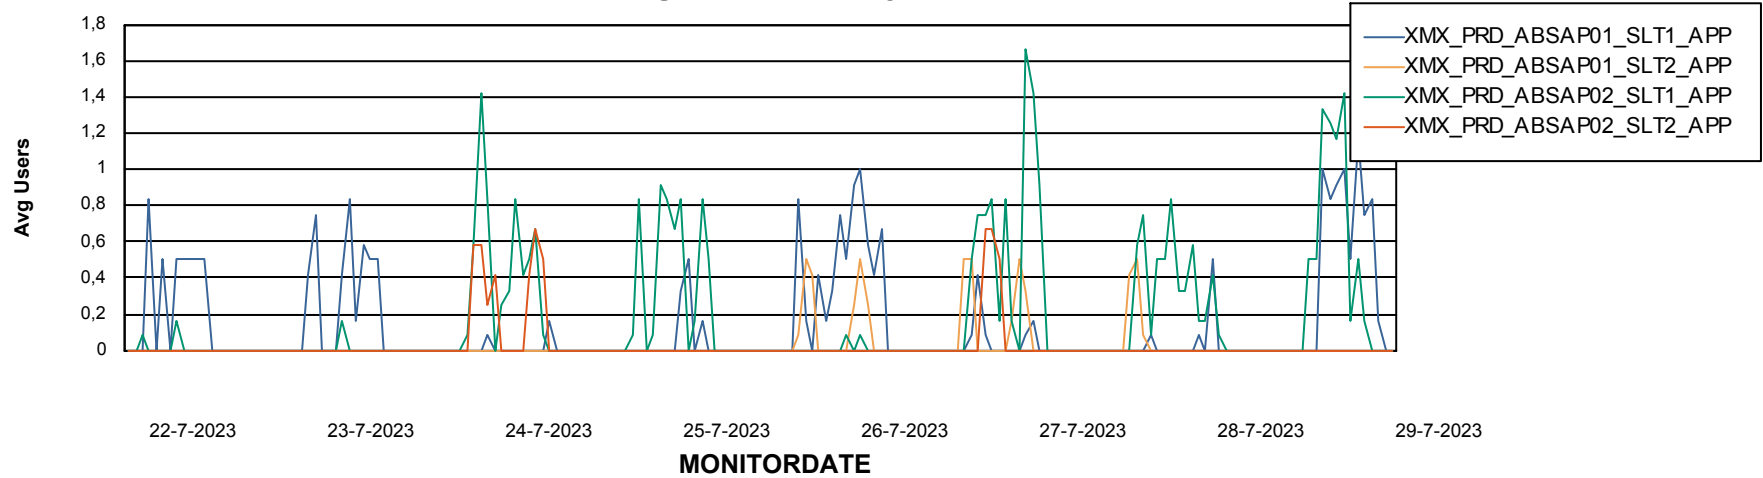

Weekly SLA Customer Report

Customer XMX Production (24/7)
Database ID 146

Standby Database Health XMX Production (24/7)

Recovery lag for last 7 days

Weekly SLA Customer Report

Customer XMX Production (24/7)
Database ID 146

ABSSolute Application Server Services

Avg memory used per ABS Server Service

Avg users per day per ABS server

Weekly SLA Customer Report

Customer XMX Production (24/7)
Database ID 146

ABSSolute Application ReportServer Services