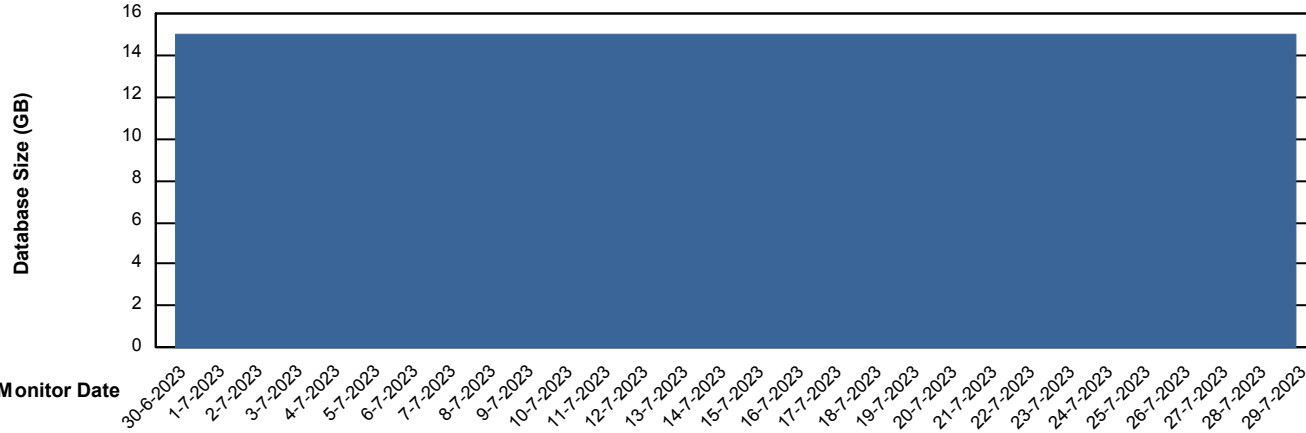

DB Processes Max 0
DB Processes Max 1,000
DB Processes Max 4

Weekly SLA Customer Report

Customer XMX Production (24/7)
 Database ID 146

DATABASE SIZE XMX_PROD_ABSDB01_PRDB

Database growth over last month

Database Tablespace XMX_PROD_ABSDB01_PRDB