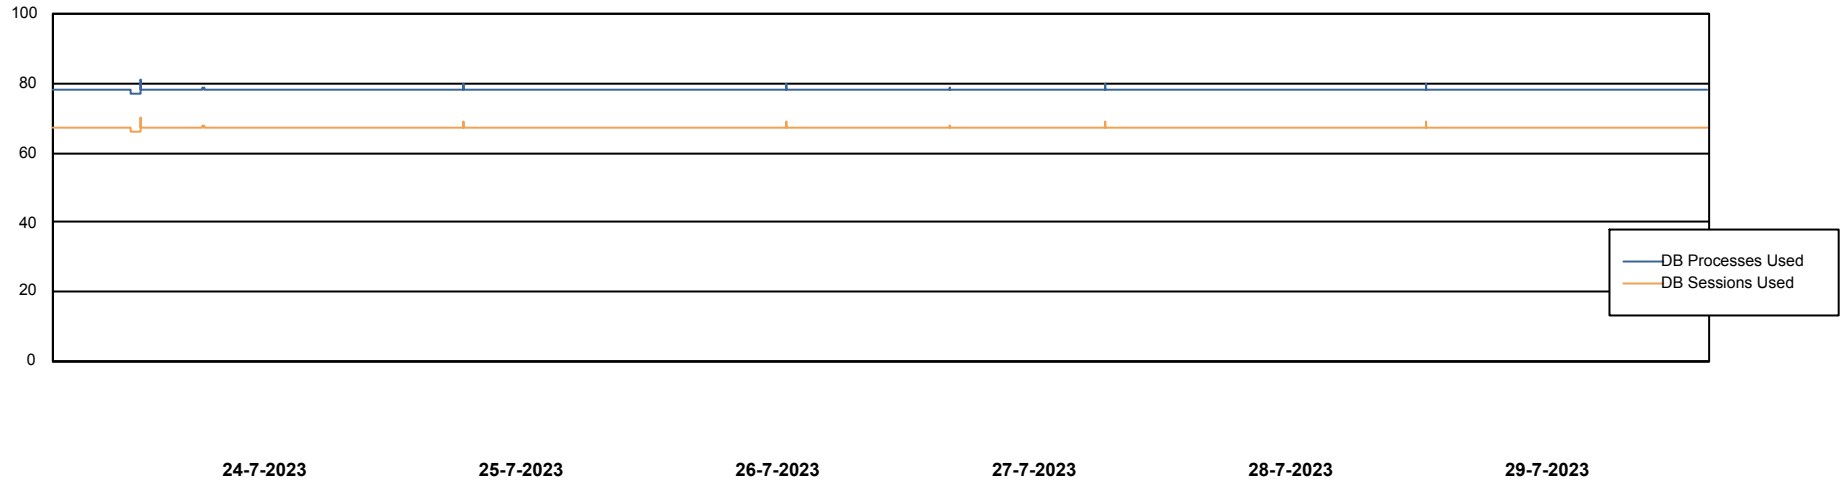

Weekly SLA Customer Report

Customer XMX Production (24/7)
Database ID 146

Database Performance XMX_PROD_ABSDB01_PRDB

Weekly SLA Customer Report

Customer XMX Production (24/7)
Database ID 146

Database Performance XMX_PROD_ABSDB02_SBDB

DB Processes Max 0
DB Processes Max 1,000
DB Processes Max 4

Weekly SLA Customer Report

Customer XMX Production (24/7)
 Database ID 146

DATABASE SIZE XMX_PROD_ABSDB01_PRDB

Database growth over last month

Database Tablespace XMX_PROD_ABSDB01_PRDB