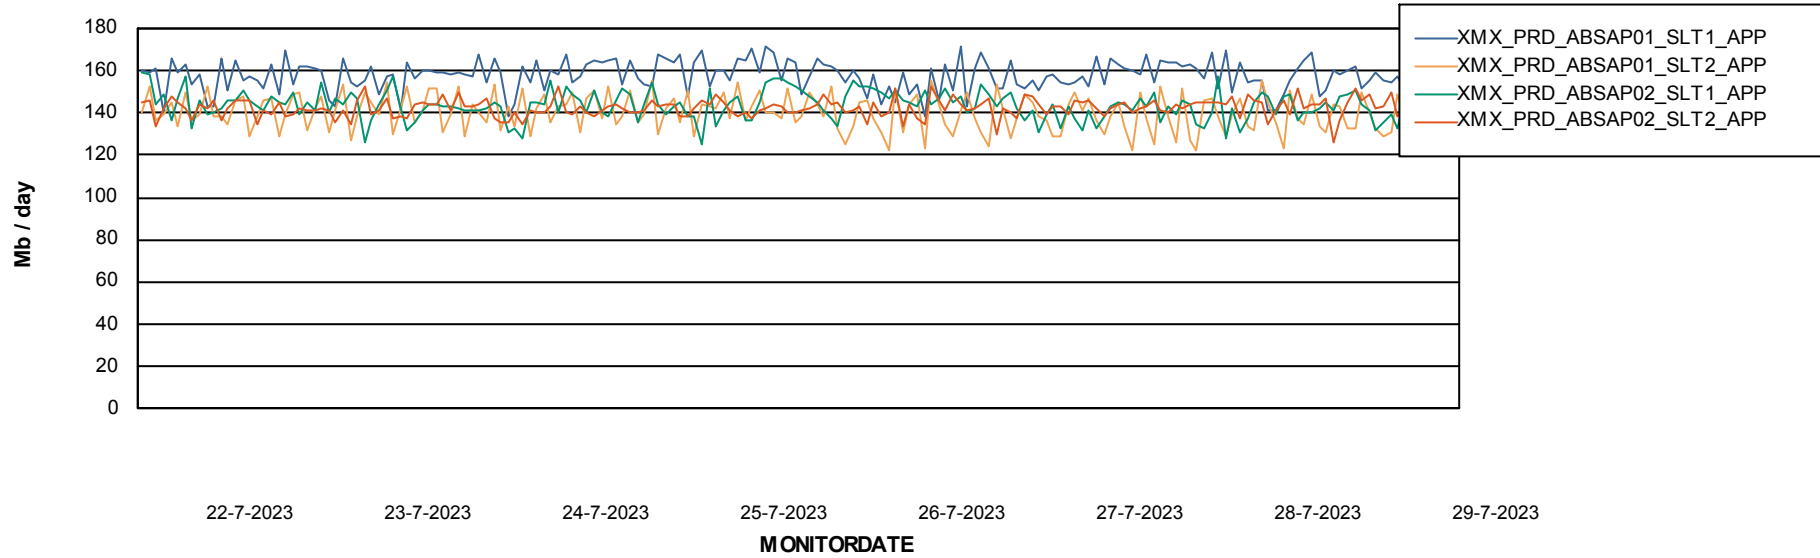

ABSSolute Application Server Services

Avg memory used per ABS Server Service