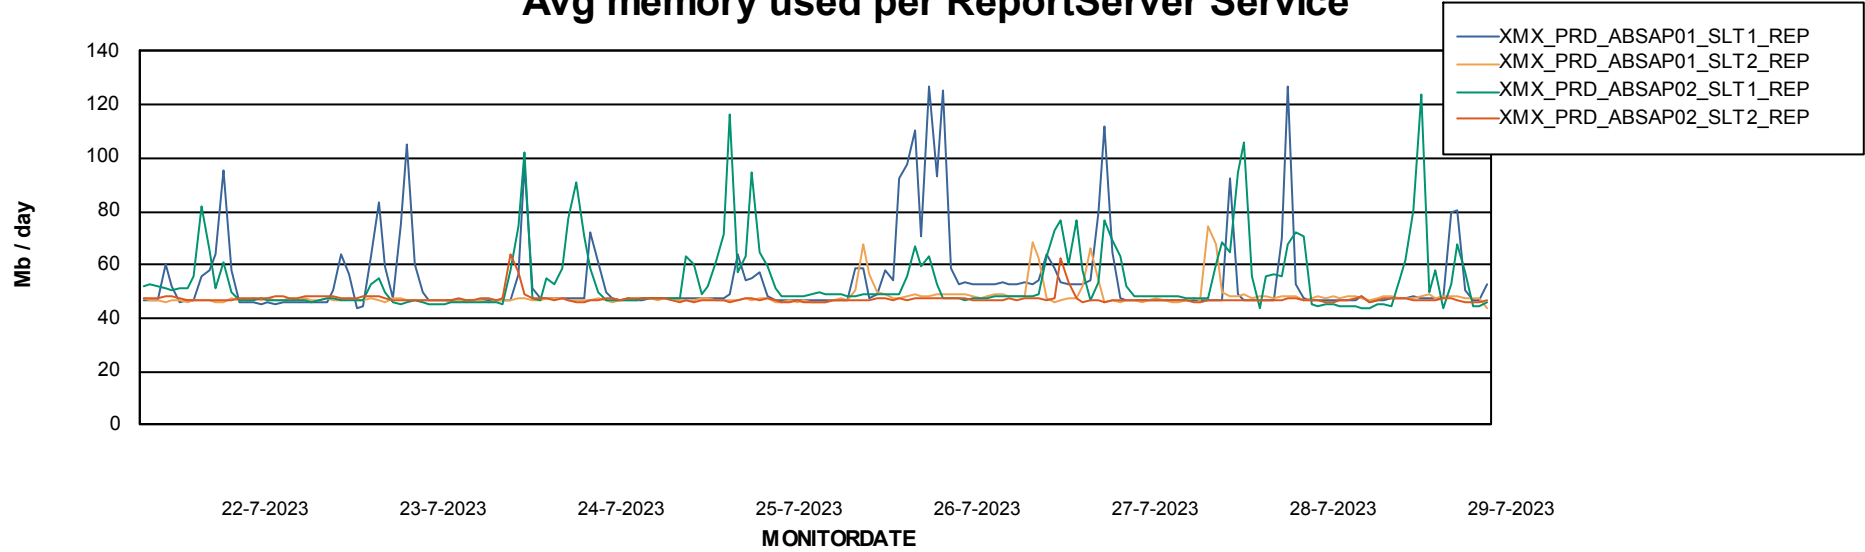

Weekly SLA Customer Report

Customer XMX Production (24/7)
Database ID 146

Standby Database Health XMX Production (24/7)

Recovery lag for last 7 days

Weekly SLA Customer Report

Customer XMX Production (24/7)
Database ID 146

ABSSolute Application Server Services

Avg memory used per ABS Server Service

Avg users per day per ABS server

Weekly SLA Customer Report

Customer XMX Production (24/7)
Database ID 146

ABSSolute Application ReportServer Services

Avg memory used per ReportServer Service

Weekly SLA Customer Report

Customer XMX Production (24/7)
Database ID 146

ABSolute Web Component Services

Avg memory used per ABS Web component

Weekly SLA Customer Report