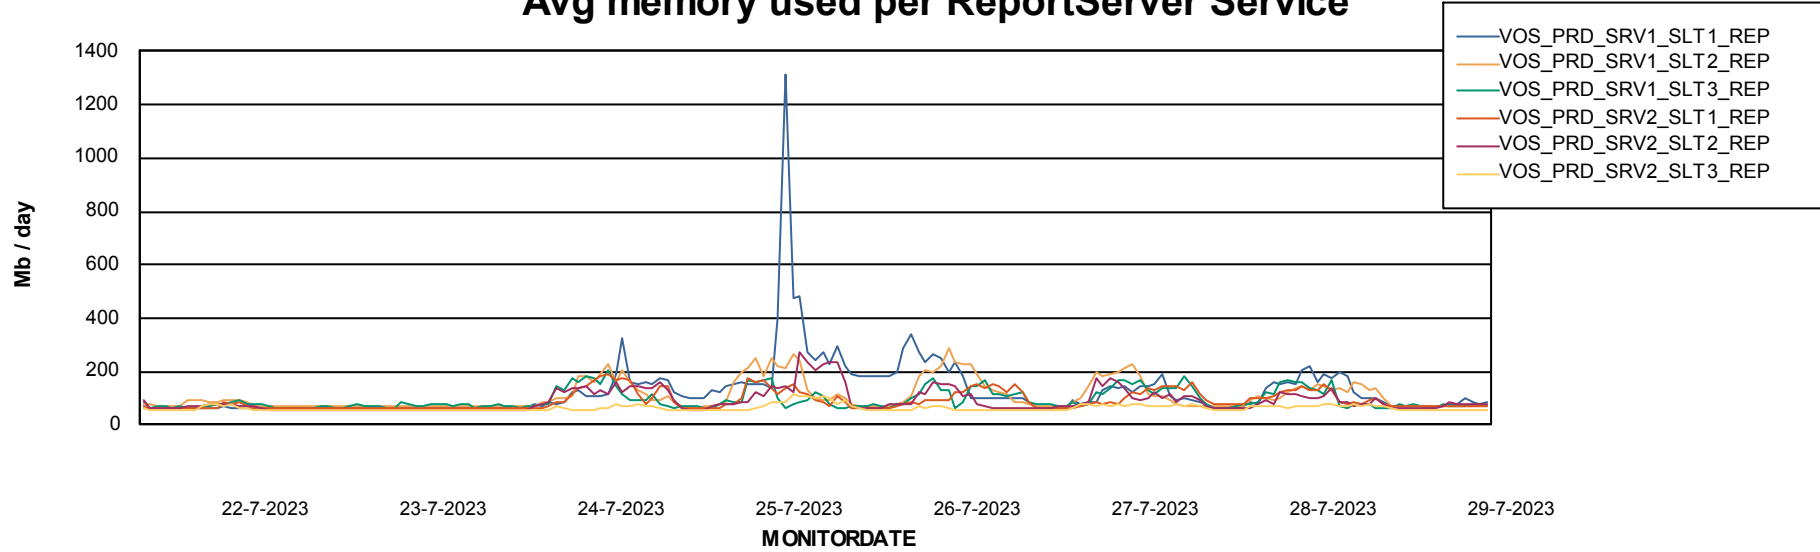

Avg memory used per ABS Server Service

Avg users per day per ABS server

Weekly SLA Customer Report

Customer VOS_Production
Database ID 143

ABSSolute Application ReportServer Services

Avg memory used per ReportServer Service