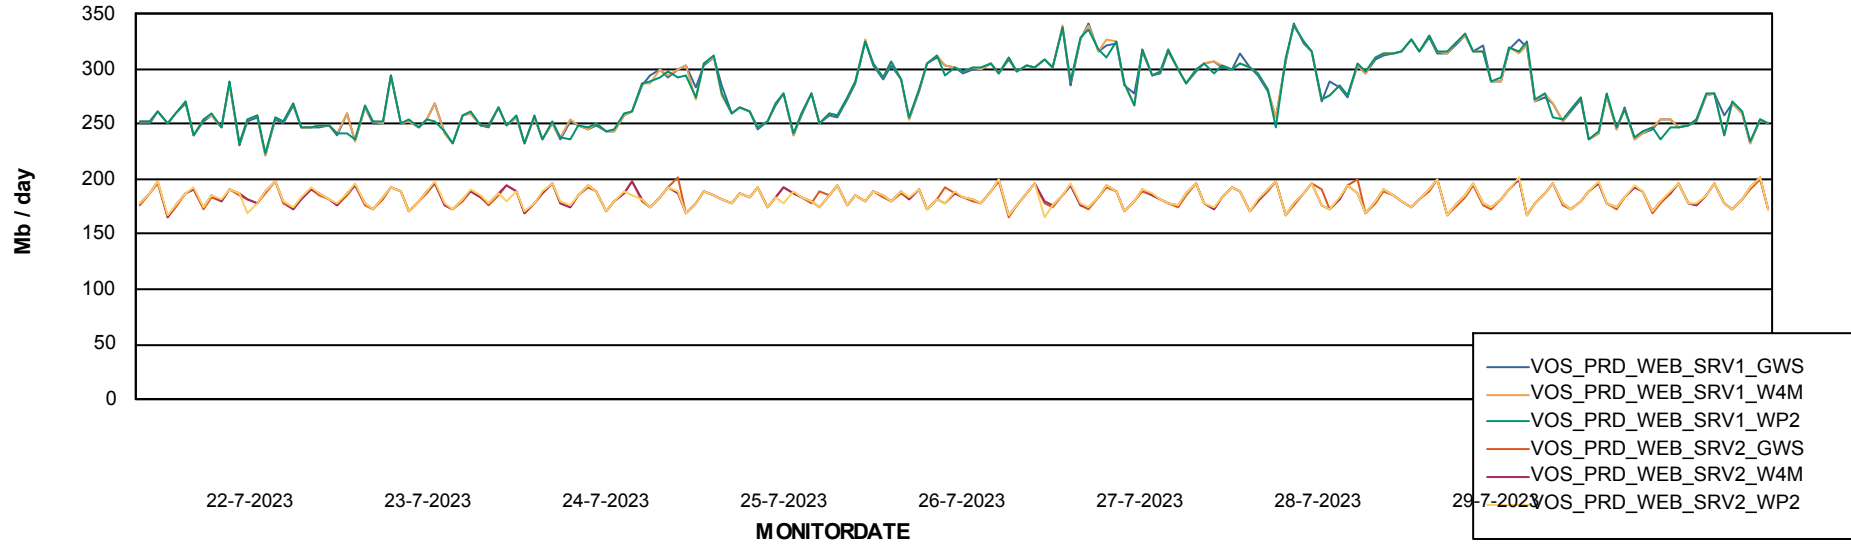

ABSSolute Web Component Services

Avg memory used per ABS Web component