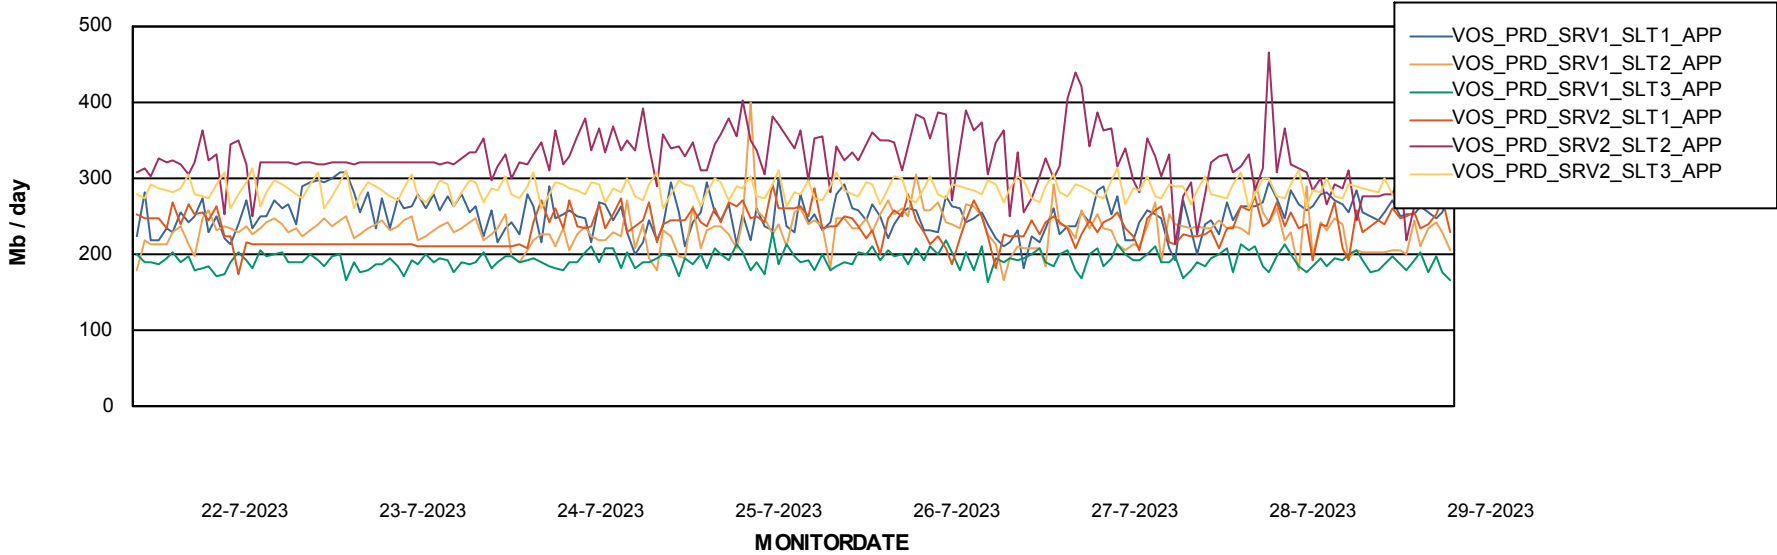

ABSSolute Application Server Services

Avg memory used per ABS Server Service