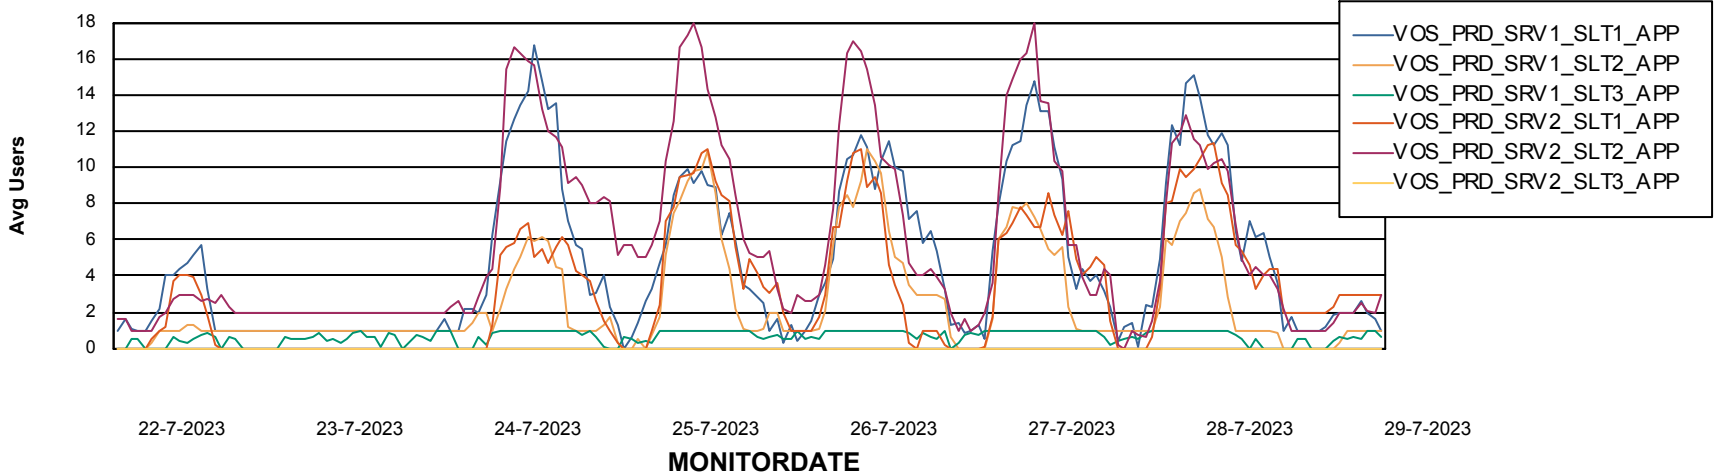

Avg users per day per ABS server