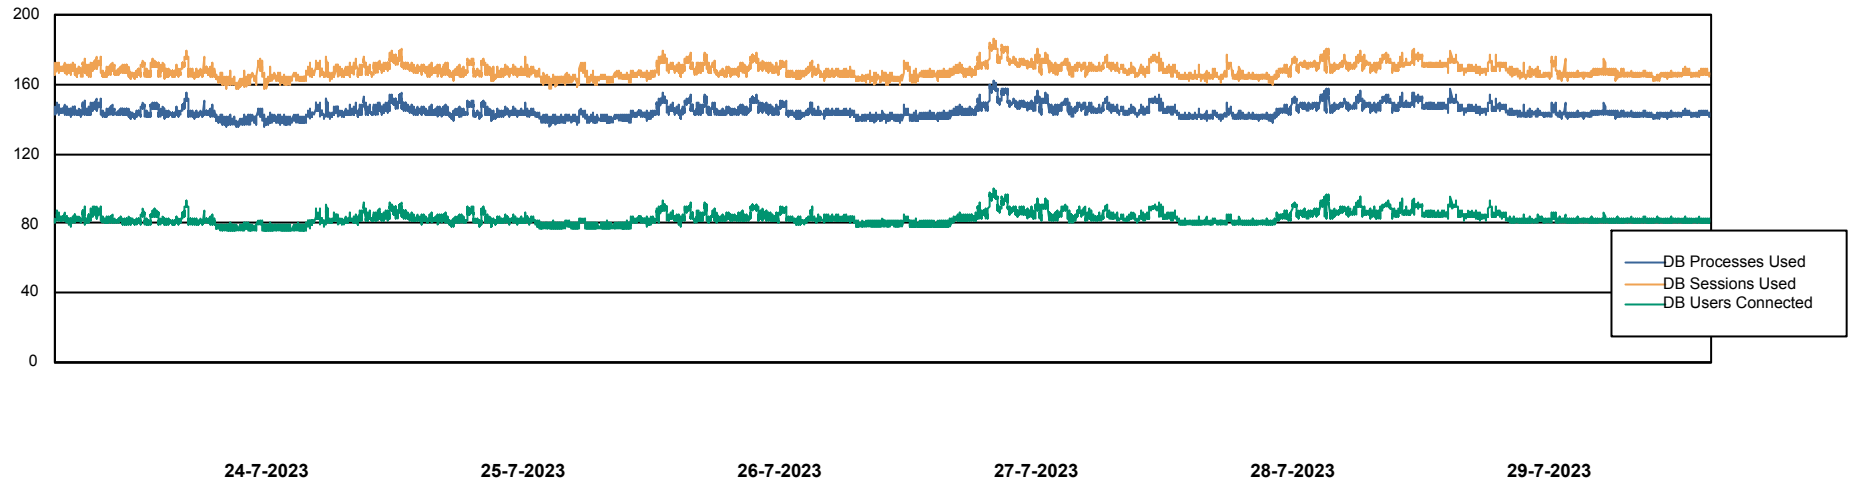

Weekly SLA Customer Report

Customer VOS_Production
Database ID 143

Database Performance VOSDB_BI

Weekly SLA Customer Report

Customer VOS_Production
Database ID 143

Database Performance VOSDB_Production

Weekly SLA Customer Report