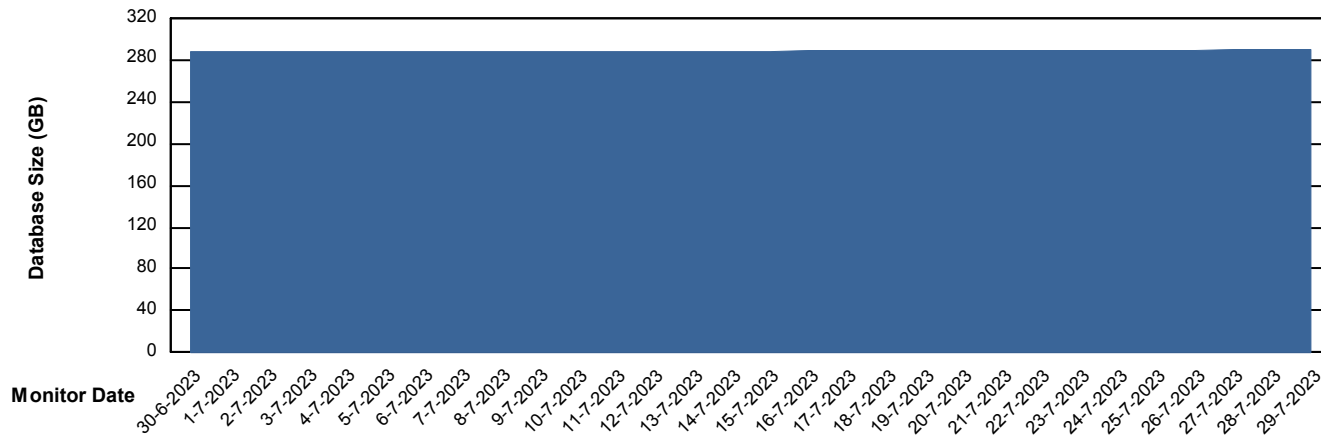

DATABASE SIZE VOSDB_Production

Database growth over last month