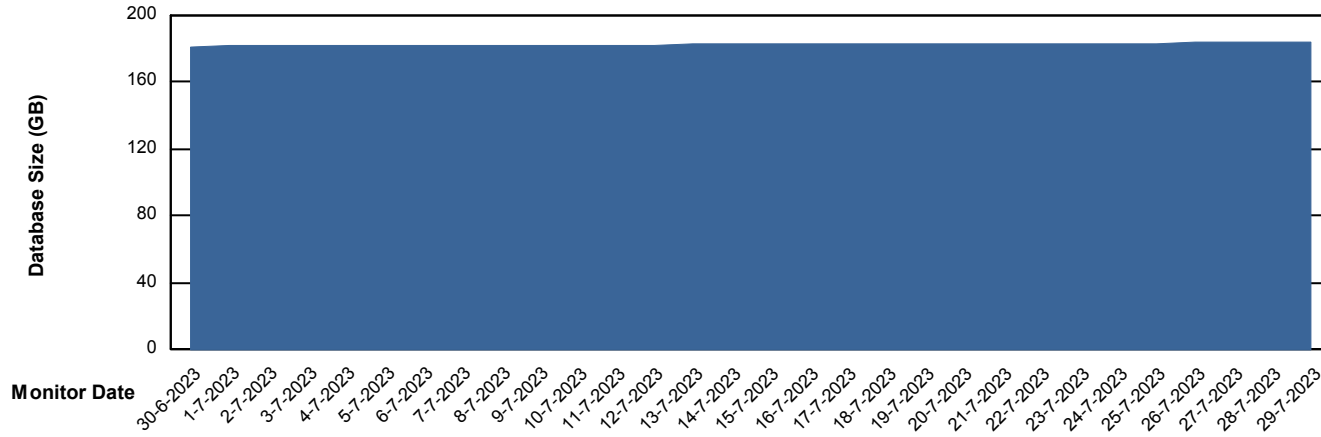

Customer VOS_Production
Database ID 143

Database Performance VOSDB_Standby

DB Processes Max 1,000

Weekly SLA Customer Report

Customer VOS_Production
Database ID 143

DATABASE SIZE VOSDB_BI

Database growth over last month