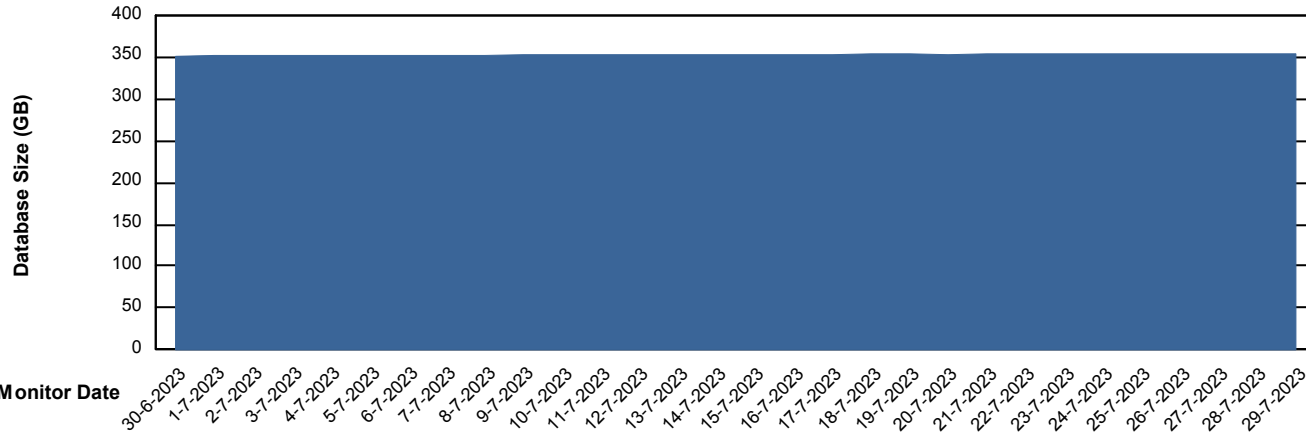

Weekly SLA Customer Report

Customer VEN_Production
Database ID 35

Database Performance VENDB_Production

Weekly SLA Customer Report

Customer VEN_Production
Database ID 35

Database Performance VENDB_Standby

DB Processes Max 300

Weekly SLA Customer Report

Customer VEN_Production
 Database ID 35

DATABASE SIZE VENDB_Production

Database growth over last month

Database Tablespace VENDB_Production

Date	Tablespace Name	Filesize (Gb)	Usedsize (Gb)	Percentage free
29-7-2023	ABSDATA	222	180	19
	INDX	197	164	17
28-7-2023	ABSDATA	222	180	19
	INDX	197	164	17
27-7-2023	ABSDATA	222	180	19
	INDX	197	164	17
26-7-2023	ABSDATA	222	180	19
	INDX	197	164	17
25-7-2023	ABSDATA	222	180	19
	INDX	197	164	17
24-7-2023	ABSDATA	222	180	19
	INDX	197	164	17
23-7-2023	ABSDATA	222	180	19
	INDX	197	164	17