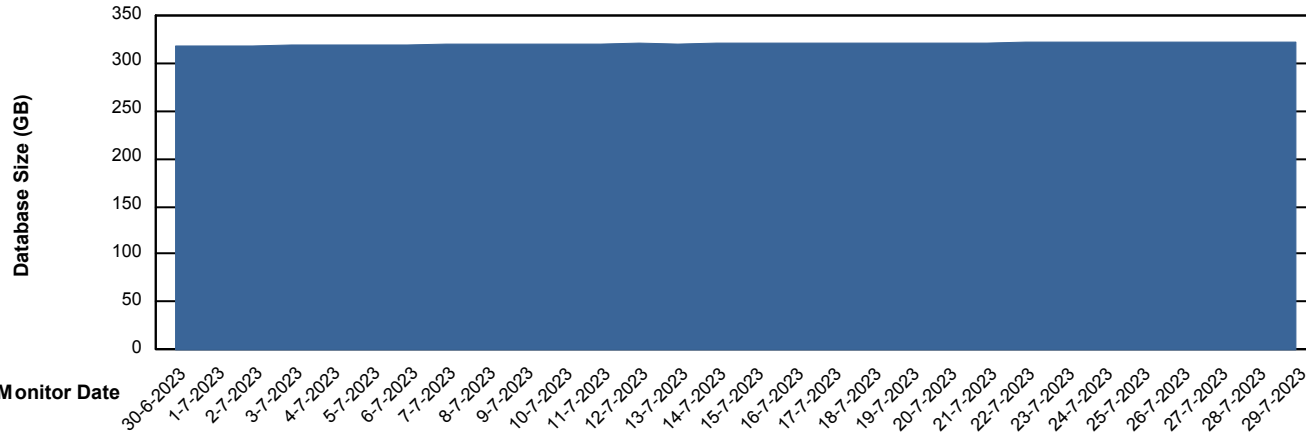

DATABASE SIZE STKDB_Production

Database growth over last month