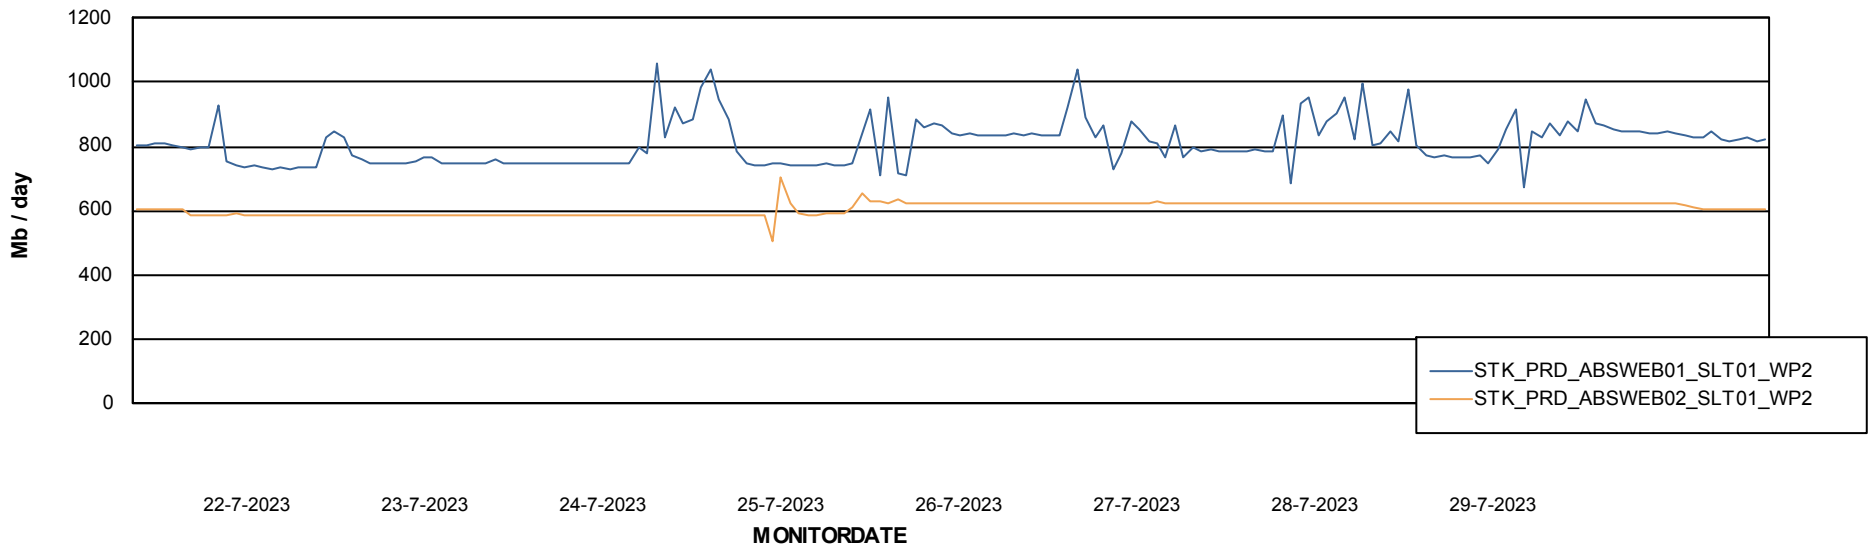

ABSSolute Web Component Services

Avg memory used per ABS Web component