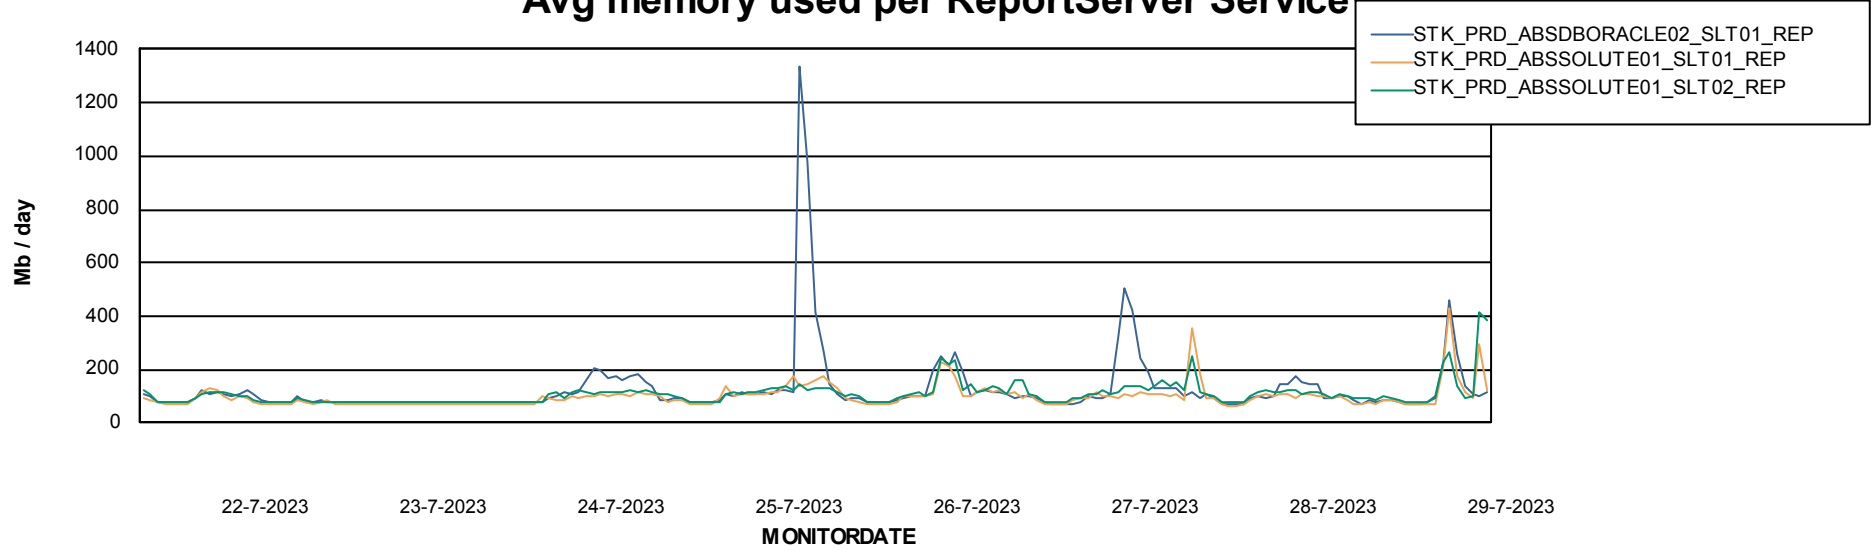

Avg memory used per ABS Server Service

Avg users per day per ABS server

Weekly SLA Customer Report

Customer STK_Production
Database ID 82

ABSSolute Application ReportServer Services

Avg memory used per ReportServer Service