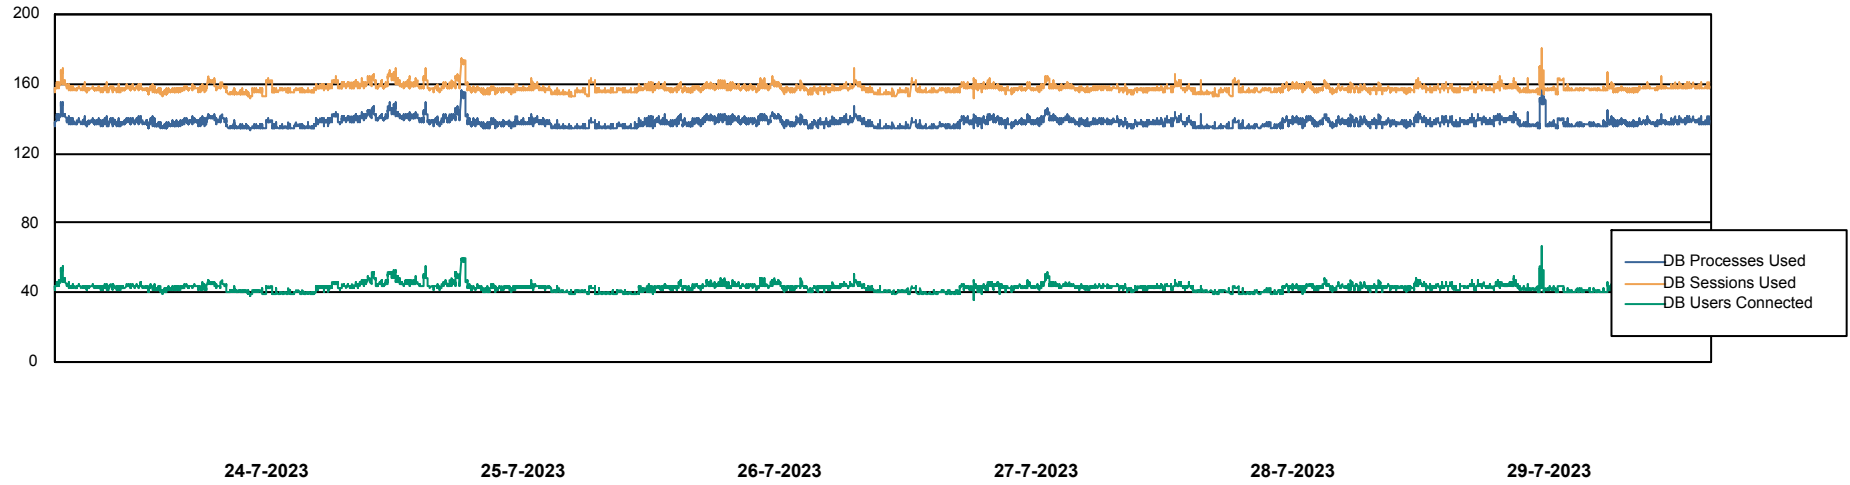

Database Performance STKDB_Production