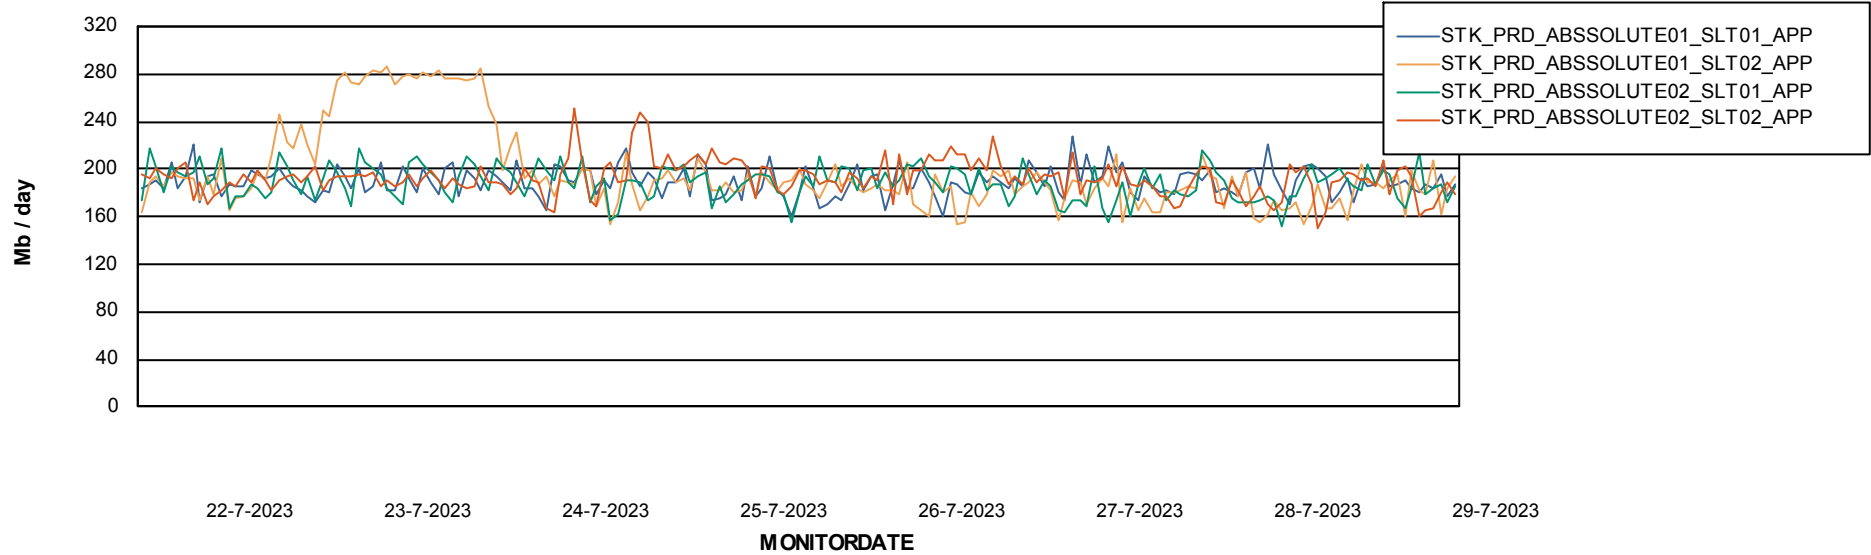

ABSSolute Application Server Services

Avg memory used per ABS Server Service