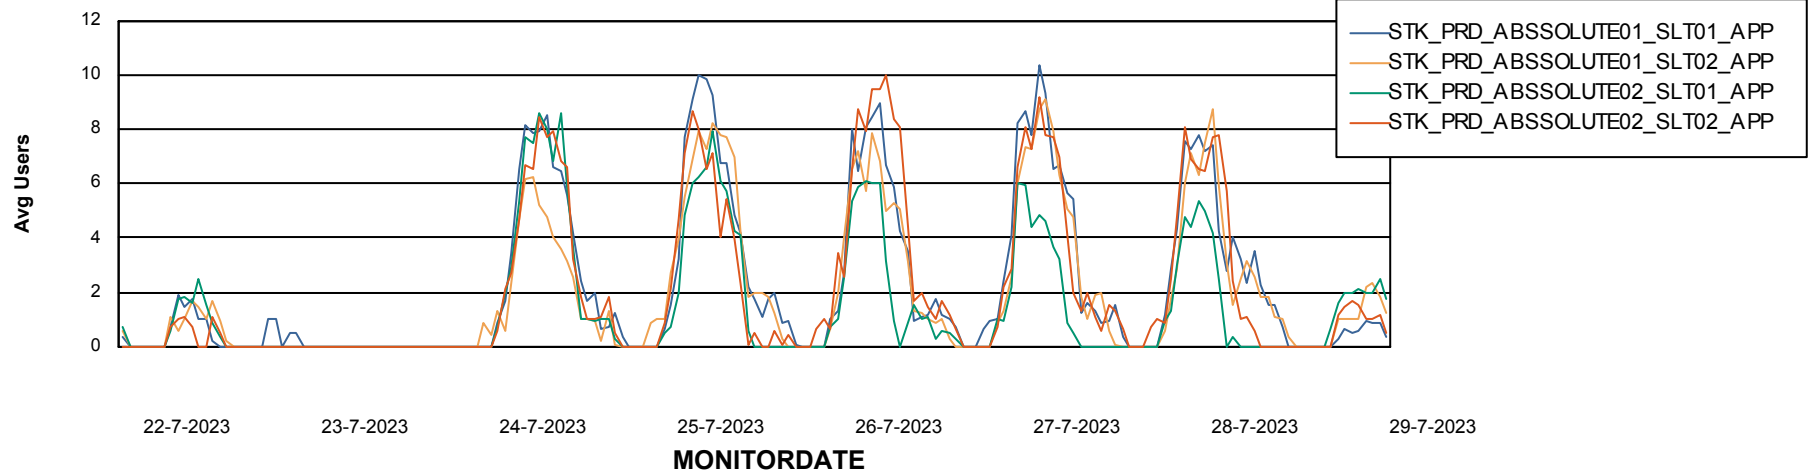

Avg users per day per ABS server