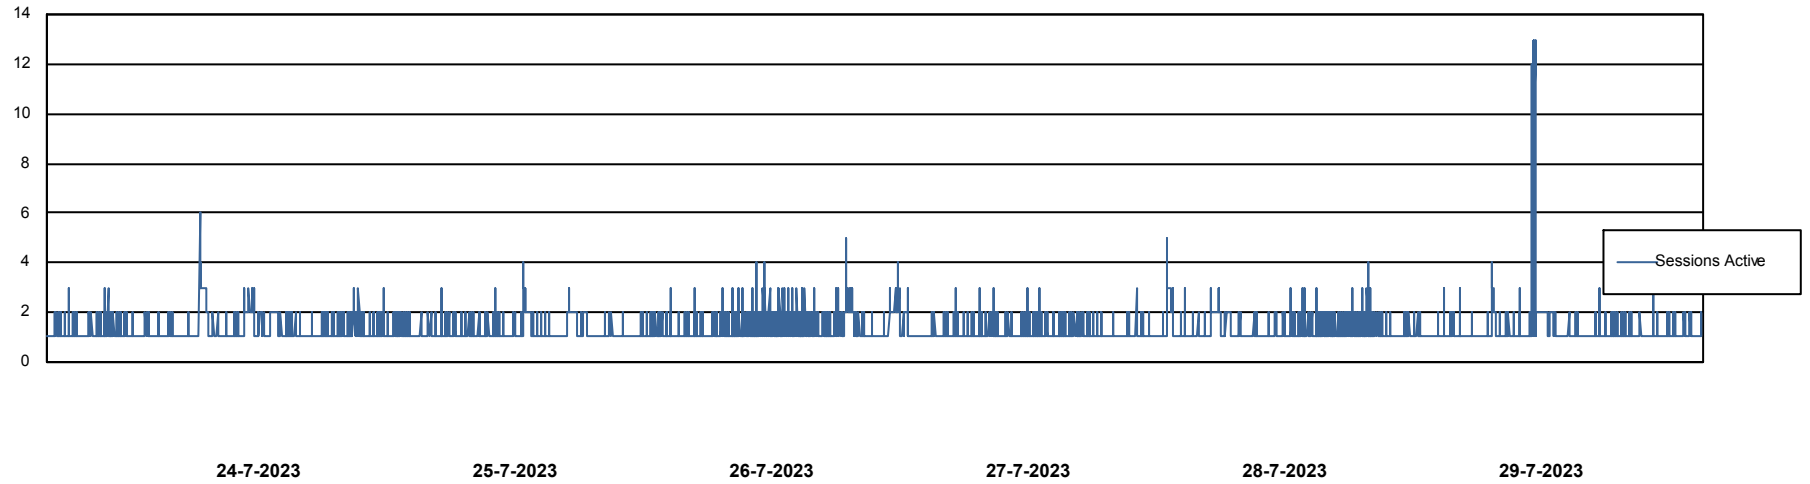

Harddisk Usage STK_PRD_ABSWEB02

	Free disk space on C: (%)	Total disk space on C: (Gb)	Used disk space on C: (Gb)
29-7-2023	82	150	26
28-7-2023	82	150	26
27-7-2023	82	150	26
26-7-2023	82	150	26
25-7-2023	82	150	26
24-7-2023	83	150	25
23-7-2023	84	150	24

Weekly SLA Customer Report

Customer STK_Production
Database ID 82

Database Performance STKDB_Production

Weekly SLA Customer Report

Customer STK_Production
Database ID 82

Database Performance STKDB_Standby

DB Processes Max 1,000