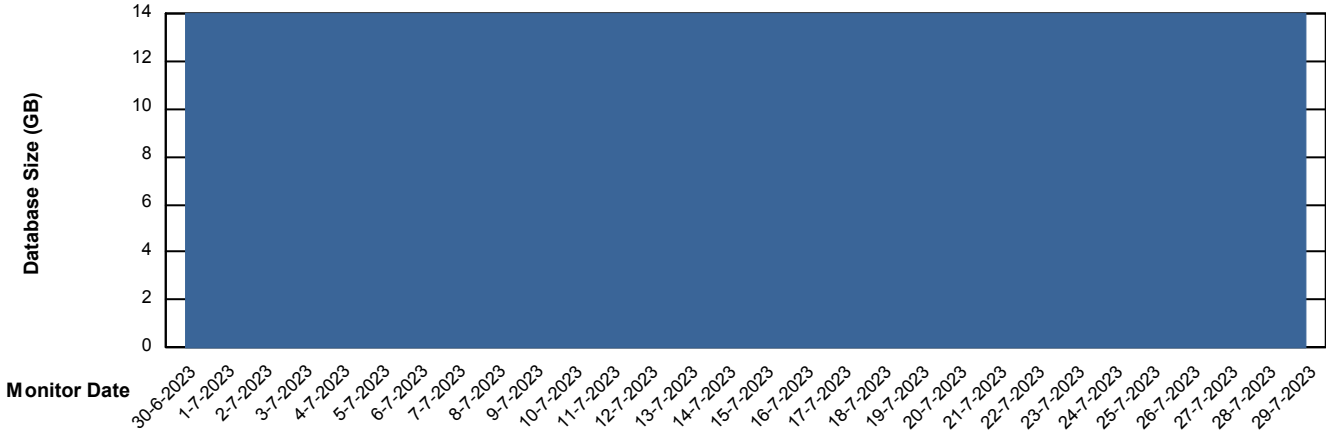

Weekly SLA Customer Report

Customer SPI_Production
Database ID 49

Database Performance SPIDB_Production

Weekly SLA Customer Report

Customer SPI_Production
Database ID 49

Database Performance SPIDB_Standby

DB Processes Max 500

Weekly SLA Customer Report

Customer SPI_Production
 Database ID 49

DATABASE SIZE SPIDB_Production

Database growth over last month

Database Tablespace SPIDB_Production

Date	Tablespace Name	Filesize (Gb)	Usedsize (Gb)	Percentage free
29-7-2023	ABSDATA	5	3	46
	INDX	8	5	43
28-7-2023	ABSDATA	5	3	46
	INDX	8	5	43
27-7-2023	ABSDATA	5	3	46
	INDX	8	5	43
26-7-2023	ABSDATA	5	3	46
	INDX	8	5	43
25-7-2023	ABSDATA	5	3	46
	INDX	8	5	43
24-7-2023	ABSDATA	5	3	46
	INDX	8	5	43
23-7-2023	ABSDATA	5	3	46
	INDX	8	5	43