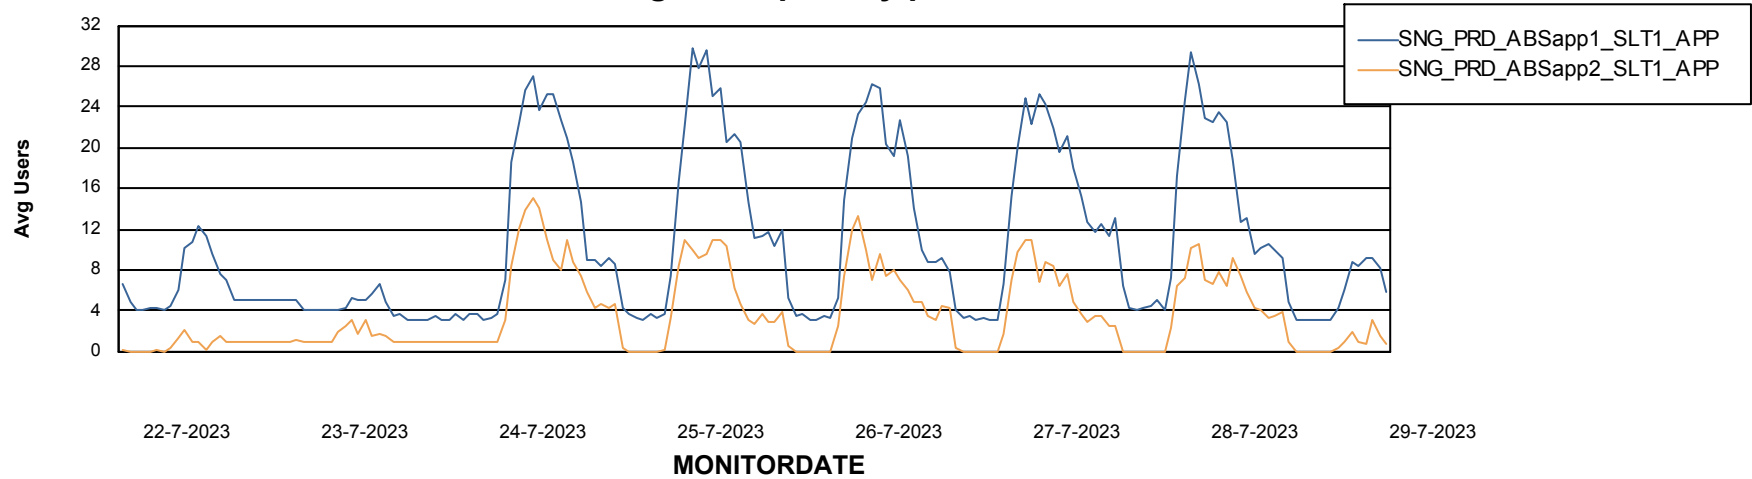

Avg users per day per ABS server