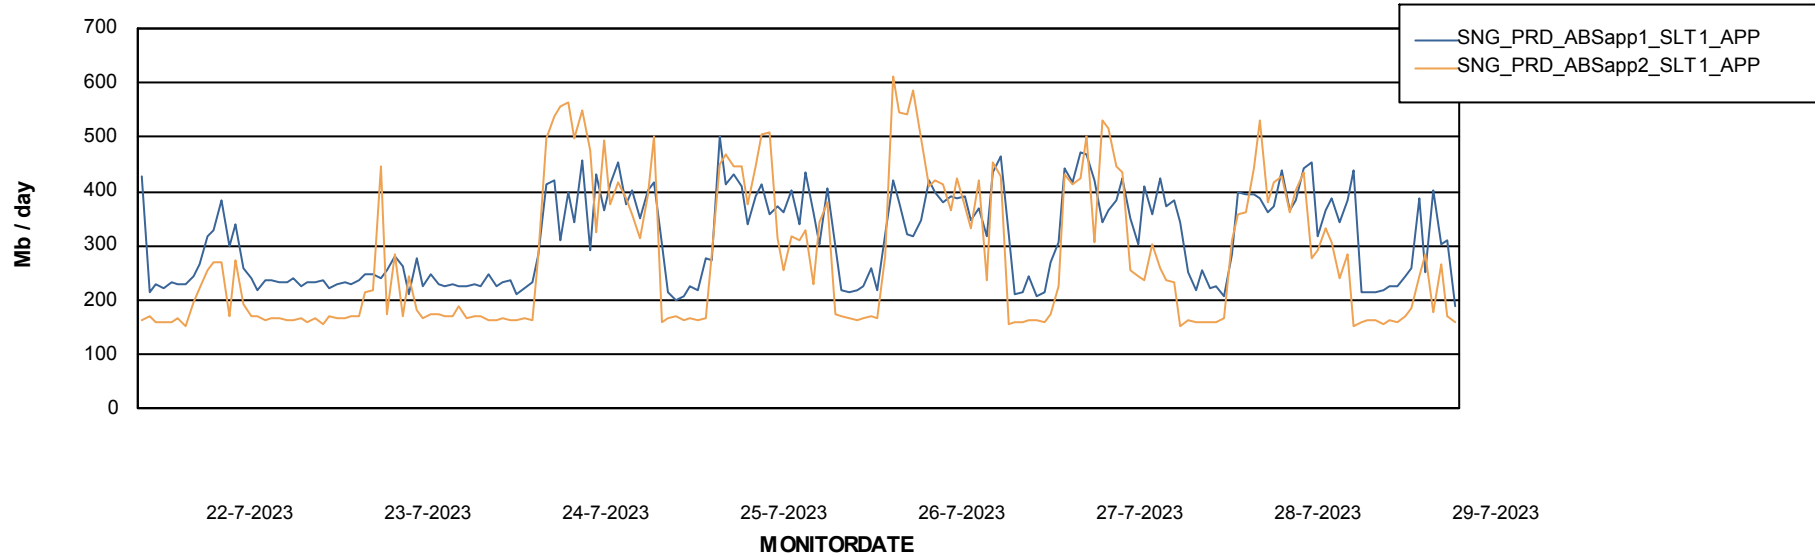

ABSolute Application Server Services

Avg memory used per ABS Server Service