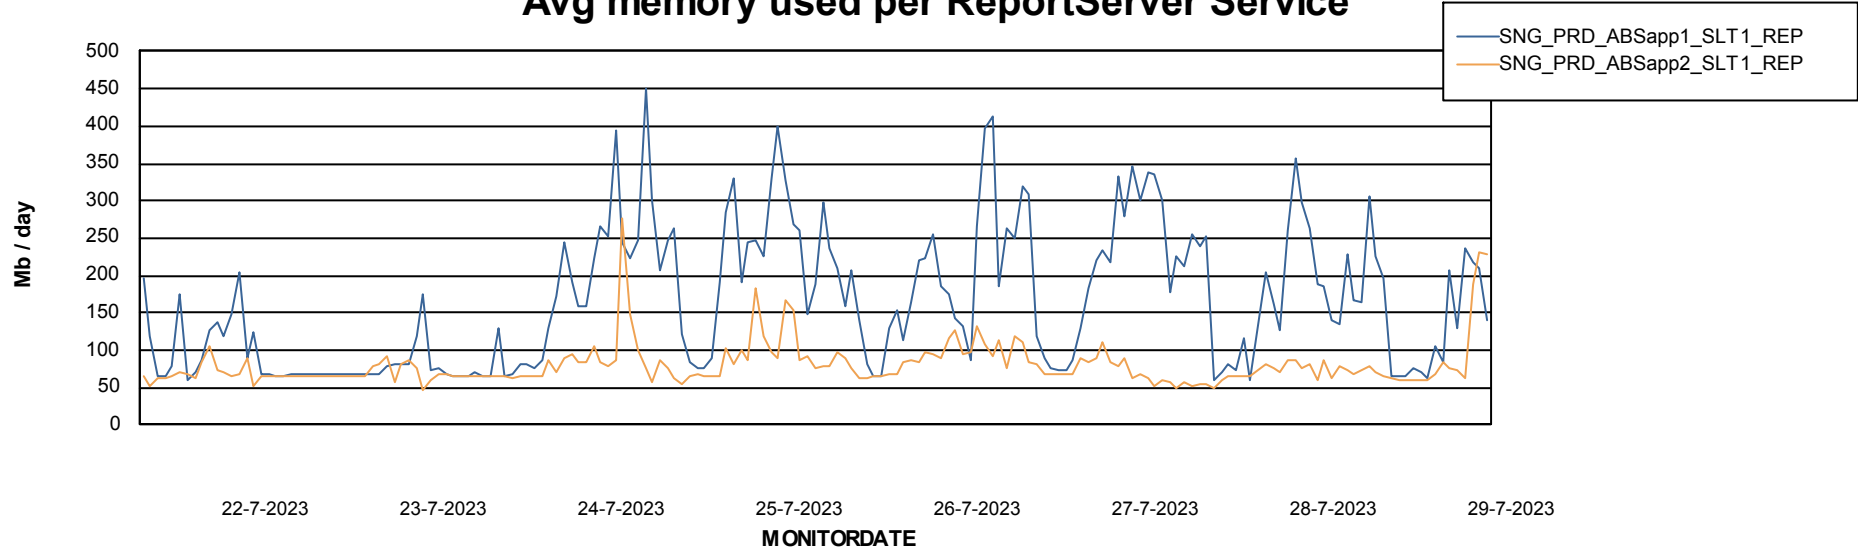

ABSSolute Application ReportServer Services

Avg memory used per ReportServer Service