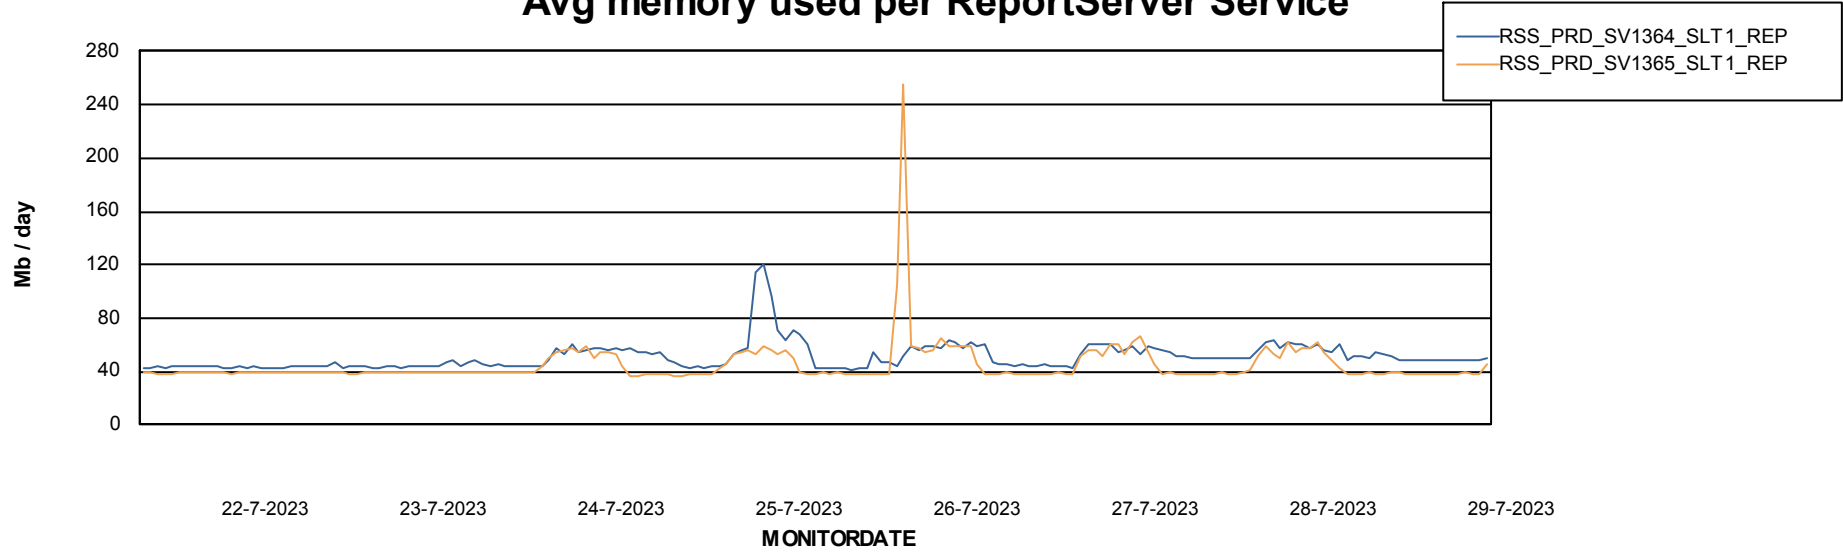

ABSSolute Application ReportServer Services

Avg memory used per ReportServer Service