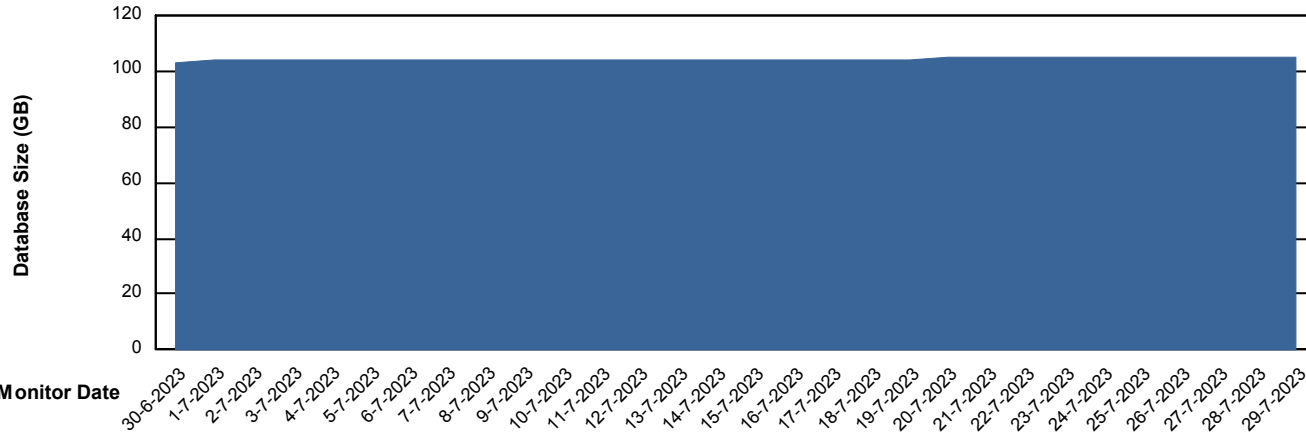

DATABASE SIZE RSS_PRD_SV1364_PRD_DB

Database growth over last month