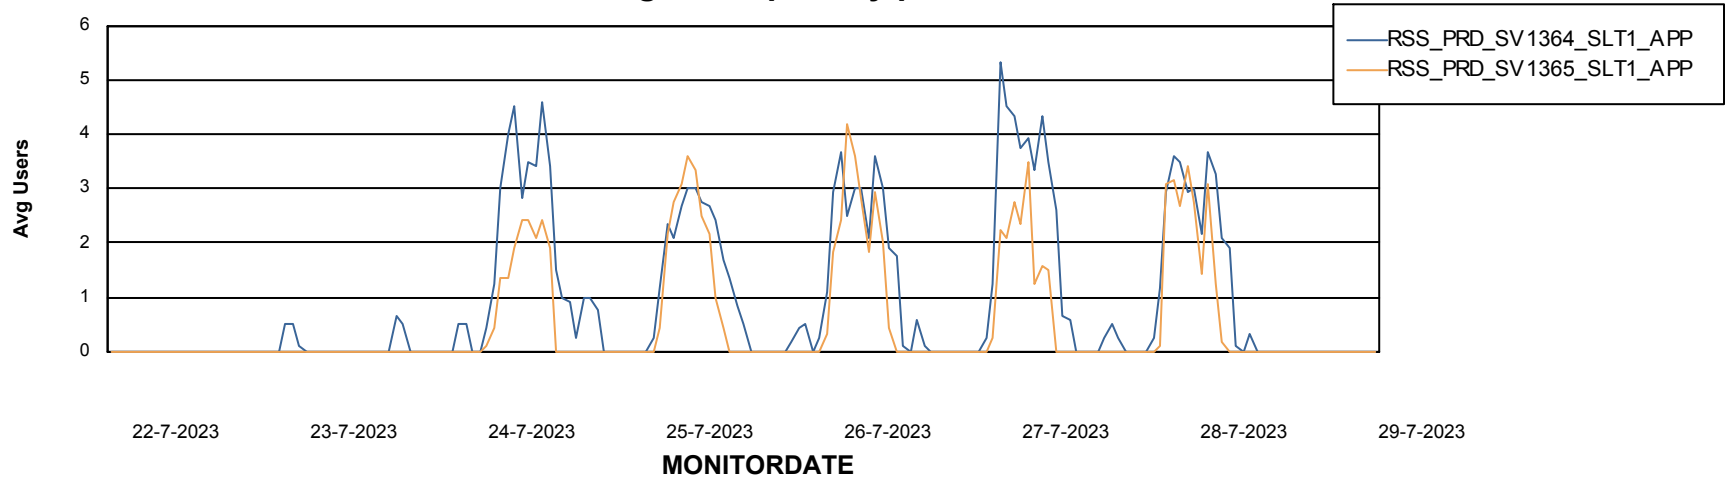

Avg users per day per ABS server