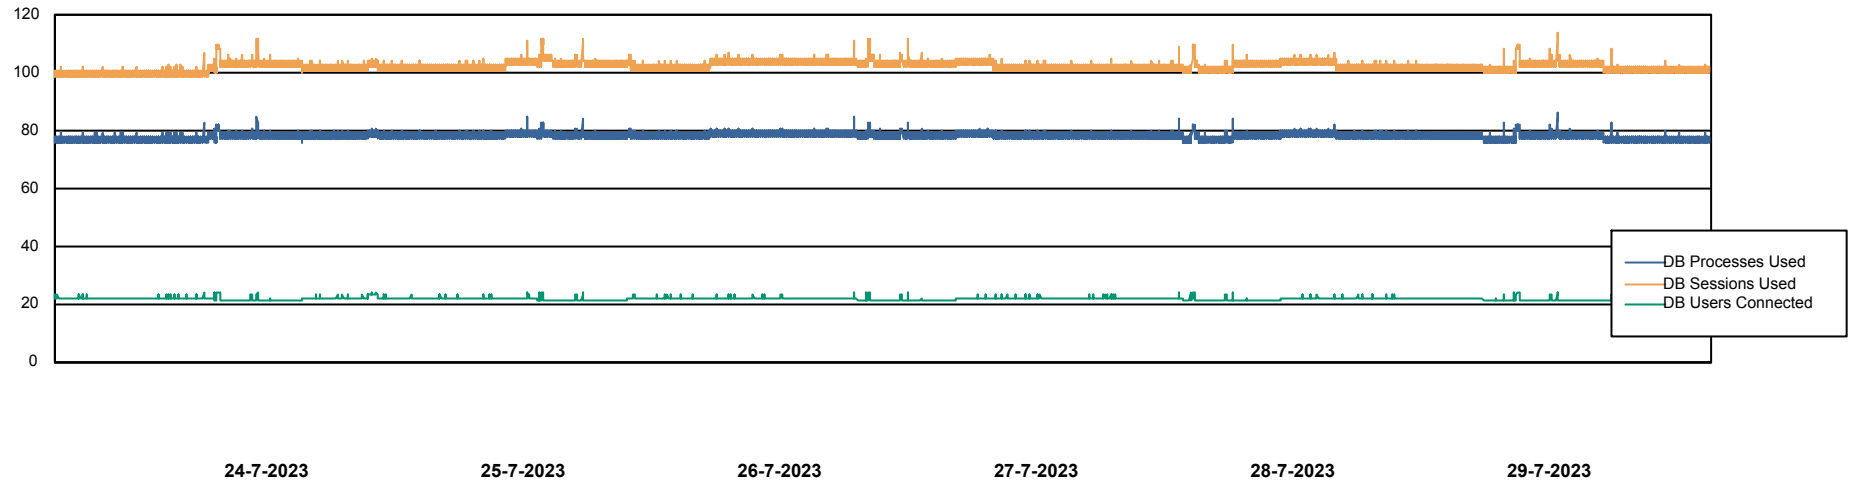

Database Performance RSS_PRD_SV1364_PRD_DB