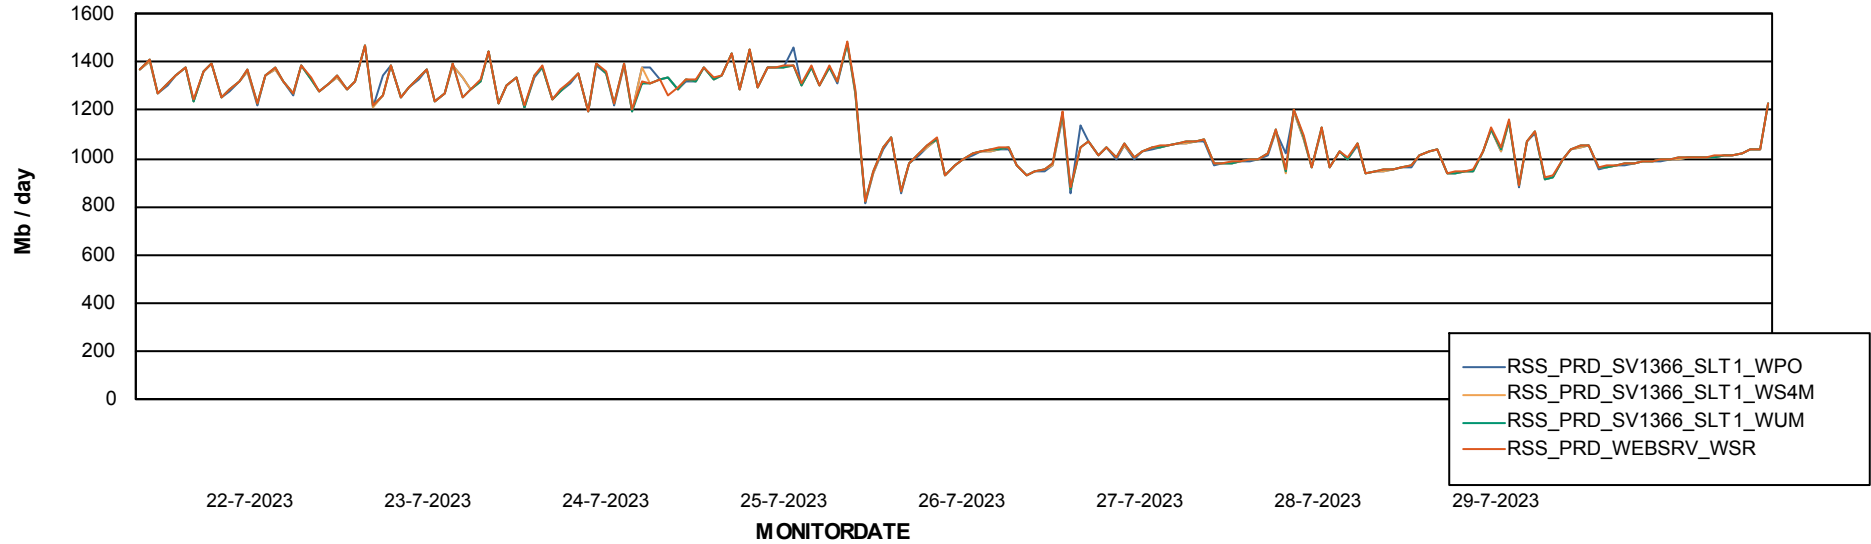

ABSSolute Web Component Services

Avg memory used per ABS Web component