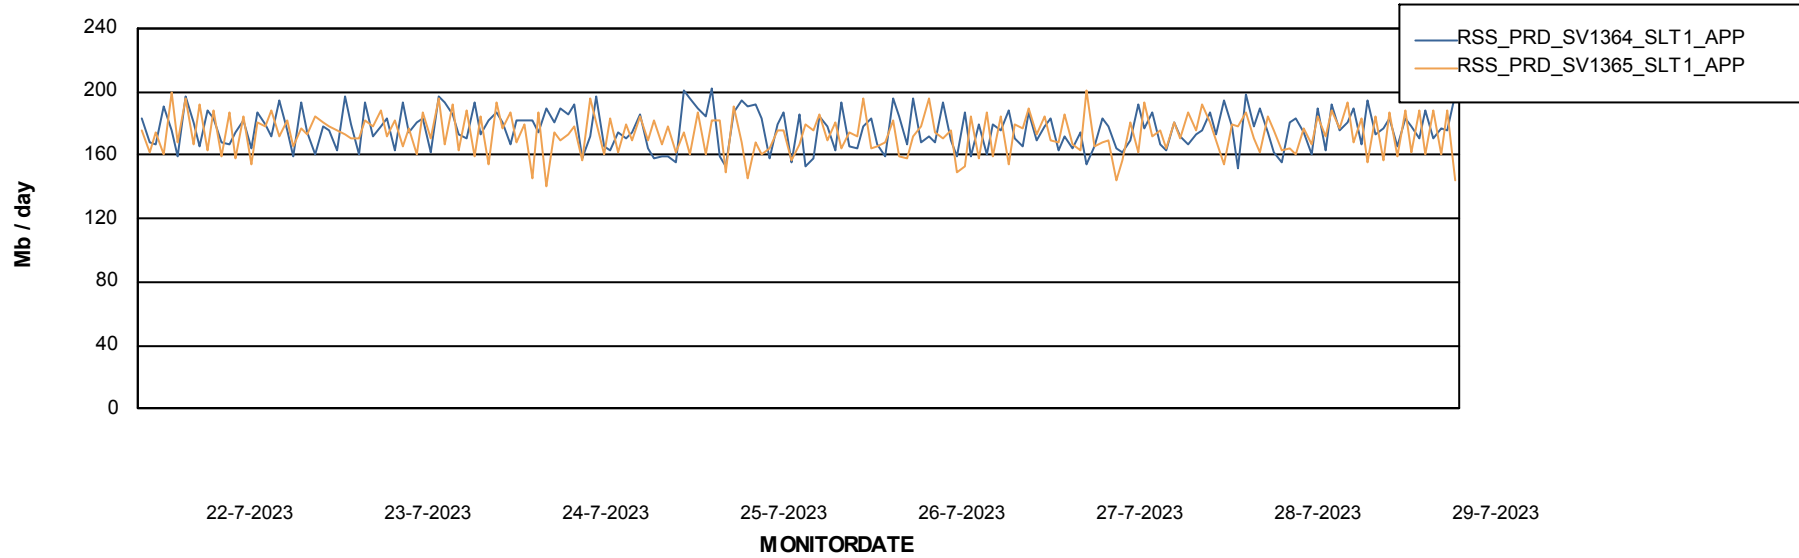

ABSSolute Application Server Services

Avg memory used per ABS Server Service