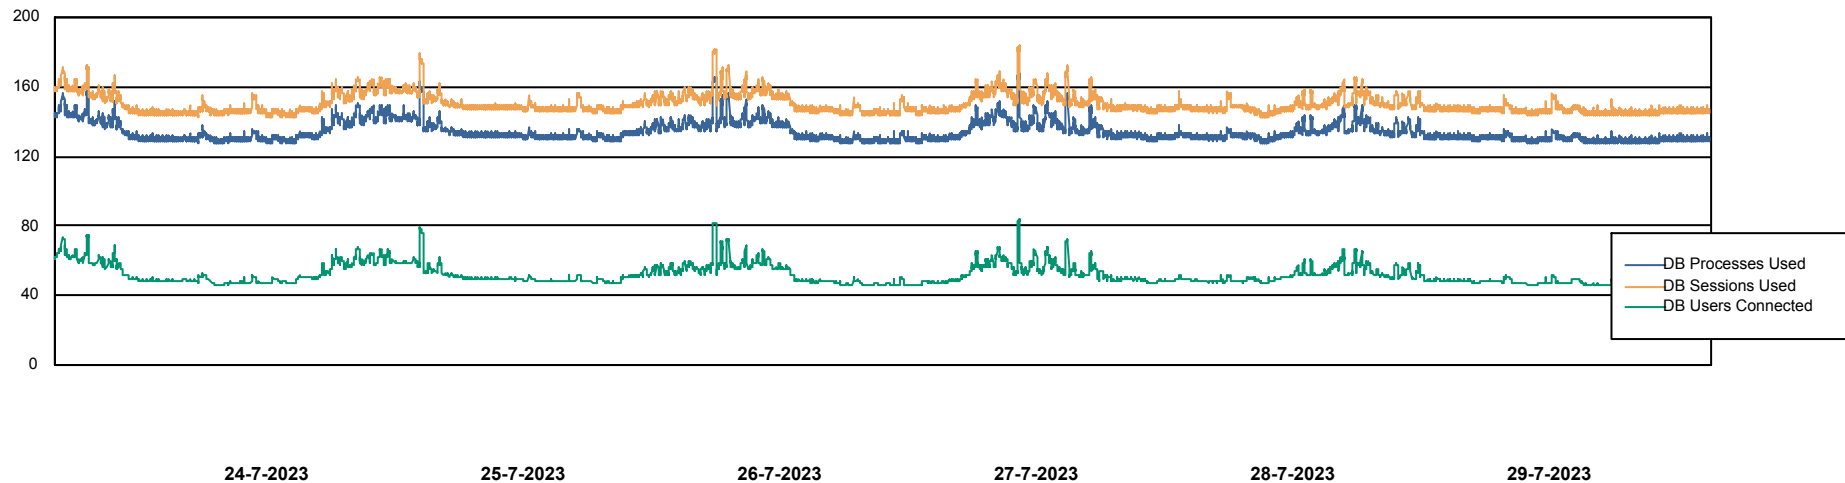

Harddisk Usage RFL_STB

	Free disk space on C: (%)	Total disk space on C: (Gb)	Used disk space on C: (Gb)	Free disk space on D: (%)	Total disk space on D: (Gb)	Used disk space on D: (Gb)	Free disk space on E: (%)	Total disk space on E: (Gb)	Used disk space on E: (Gb)	Free disk space on F: (%)
29-7-2023	73	600	164	69	559	173	41	700	414	62
28-7-2023	73	600	164	69	559	173	41	700	414	63
27-7-2023	73	600	164	69	559	173	41	700	414	63
26-7-2023	73	600	164	69	559	173	41	700	414	62
25-7-2023	73	600	164	69	559	173	41	700	414	63
24-7-2023	73	600	164	69	559	173	41	700	414	63
23-7-2023	73	600	164	69	559	173	41	700	414	63

Weekly SLA Customer Report

Customer RFL_Production
Database ID 36

Database Performance RFLDB_Production

Weekly SLA Customer Report

Customer RFL_Production
Database ID 36

Database Performance RFLDB_Standby

DB Processes Max 1,000