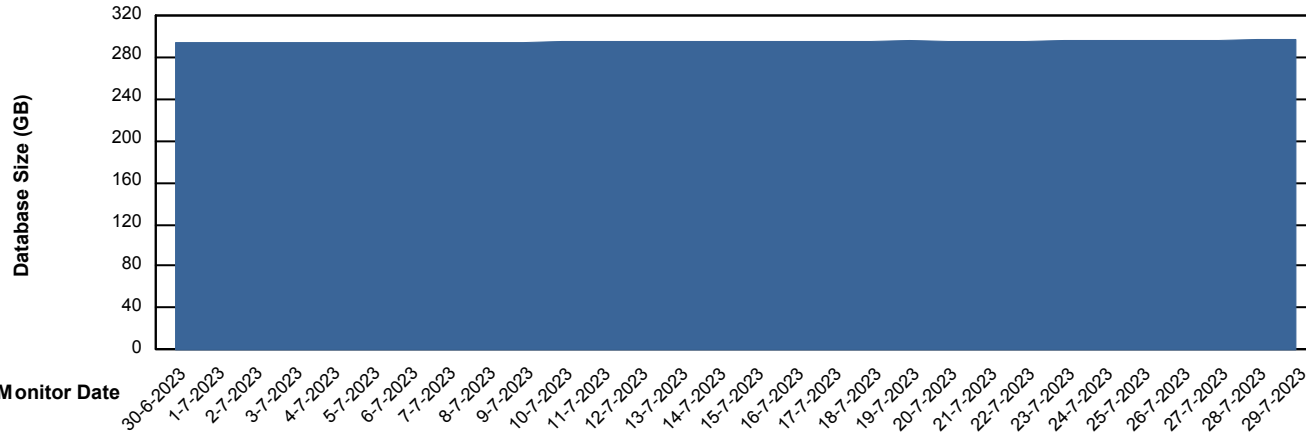

Weekly SLA Customer Report

Customer RFL_Production
Database ID 36

Database Performance RFLDB_Production

Weekly SLA Customer Report

Customer RFL_Production
Database ID 36

Database Performance RFLDB_Standby

DB Processes Max 1,000

Weekly SLA Customer Report

Customer RFL_Production
 Database ID 36

DATABASE SIZE RFLDB_Production

Database growth over last month

Database Tablespace RFLDB_Production

Date	Tablespace Name	Filesize (Gb)	Usedsize (Gb)	Percentage free
29-7-2023	ABSDATA	99	79	20
	INDX	249	207	17
28-7-2023	ABSDATA	99	79	20
	INDX	249	207	17
27-7-2023	ABSDATA	99	79	20
	INDX	249	206	17
26-7-2023	ABSDATA	99	79	20
	INDX	249	206	17
25-7-2023	ABSDATA	99	79	20
	INDX	249	206	17
24-7-2023	ABSDATA	99	79	21
	INDX	249	206	17
23-7-2023	ABSDATA	99	79	21
	INDX	249	206	17