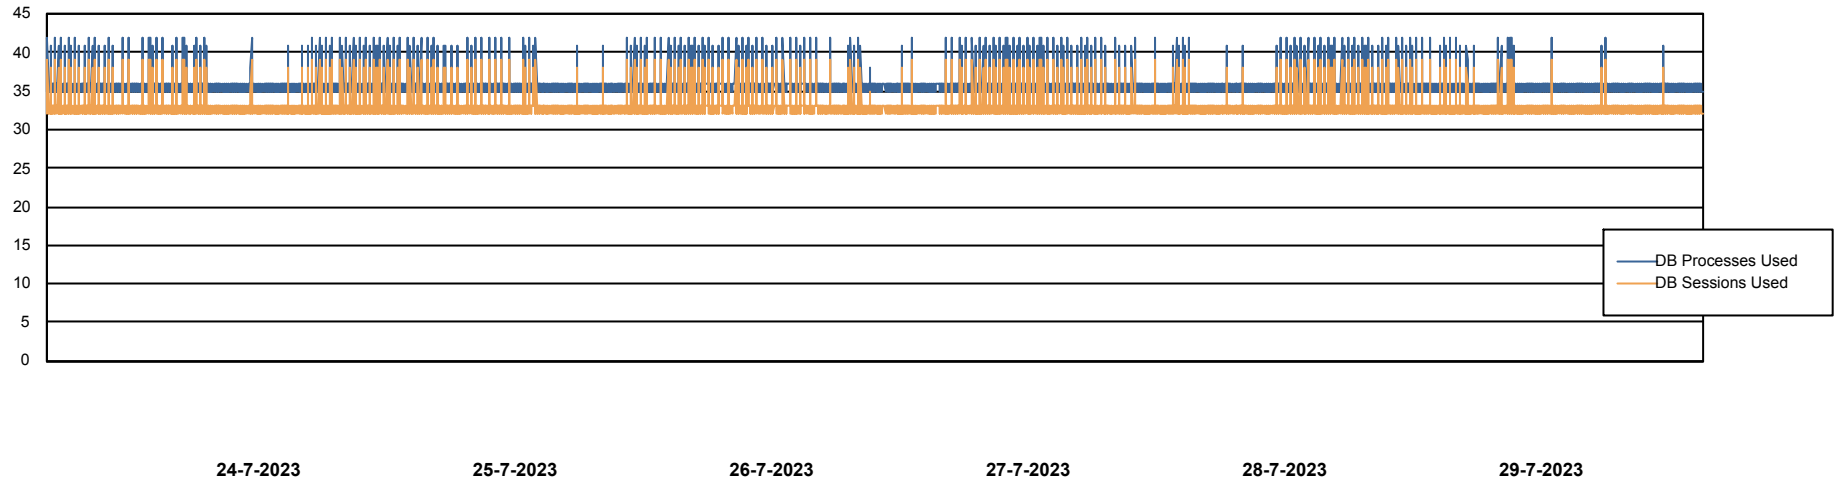

Weekly SLA Customer Report

Customer RFL_Production
Database ID 36

Database Performance RFLDB_Production

Weekly SLA Customer Report

Customer RFL_Production
Database ID 36

Database Performance RFLDB_Standby

DB Processes Max 1,000

Weekly SLA Customer Report

Customer RFL_Production
 Database ID 36

DATABASE SIZE RFLDB_Production

Database growth over last month

Database Tablespace RFLDB_Production

Date	Tablespace Name	Filesize (Gb)	Usedsize (Gb)	Percentage free
29-7-2023	ABSDATA	99	79	20
	INDX	249	207	17
28-7-2023	ABSDATA	99	79	20
	INDX	249	207	17
27-7-2023	ABSDATA	99	79	20
	INDX	249	206	17
26-7-2023	ABSDATA	99	79	20
	INDX	249	206	17
25-7-2023	ABSDATA	99	79	20
	INDX	249	206	17
24-7-2023	ABSDATA	99	79	21
	INDX	249	206	17
23-7-2023	ABSDATA	99	79	21
	INDX	249	206	17