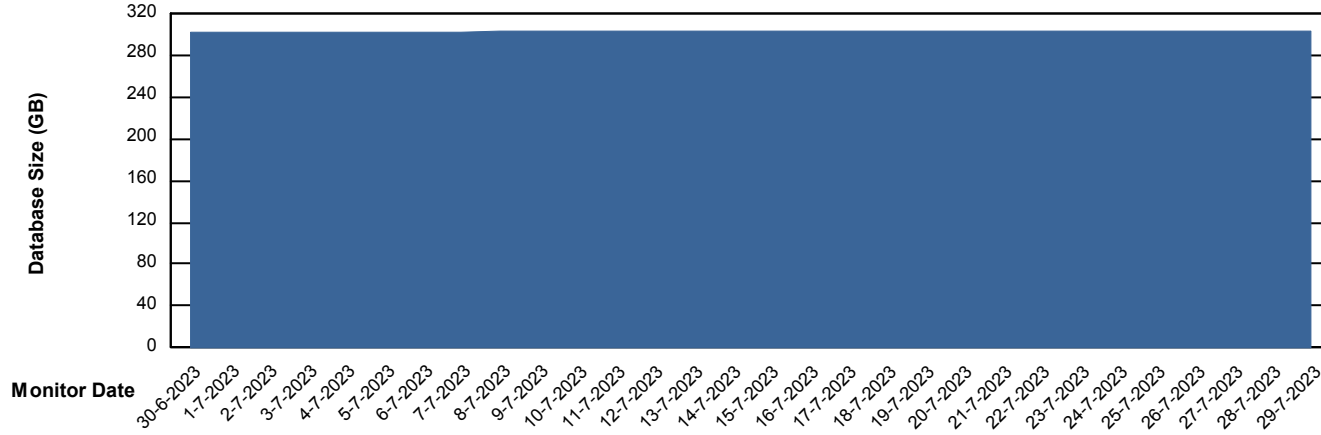

Weekly SLA Customer Report

Customer PHS_Production
Database ID 47

Database Performance PHSDB_Test

Weekly SLA Customer Report

Customer PHS_Production
Database ID 47

DATABASE SIZE PHSDB_Production

Database growth over last month