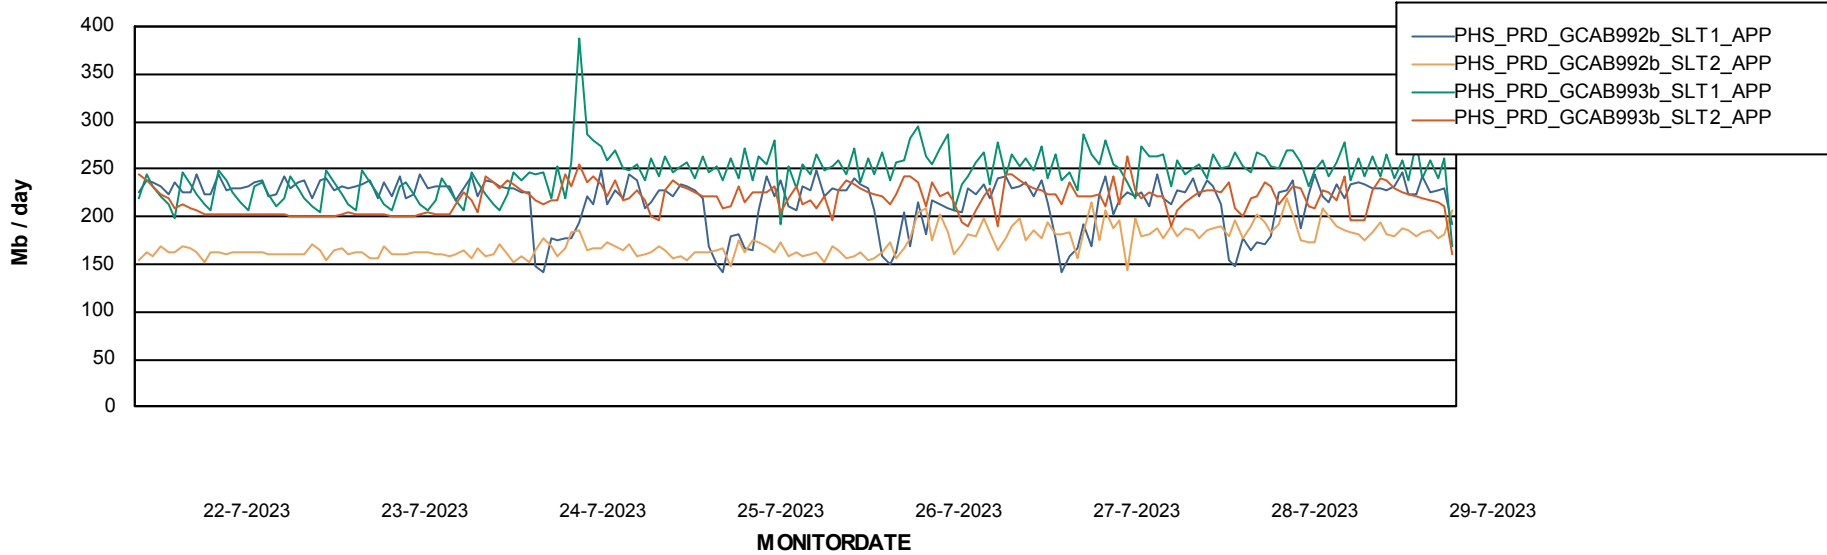

Standby Database Health PHS_Production

Recovery lag for last 7 days

Weekly SLA Customer Report

Customer PHS_Production
Database ID 47

ABSSolute Application Server Services

Avg memory used per ABS Server Service