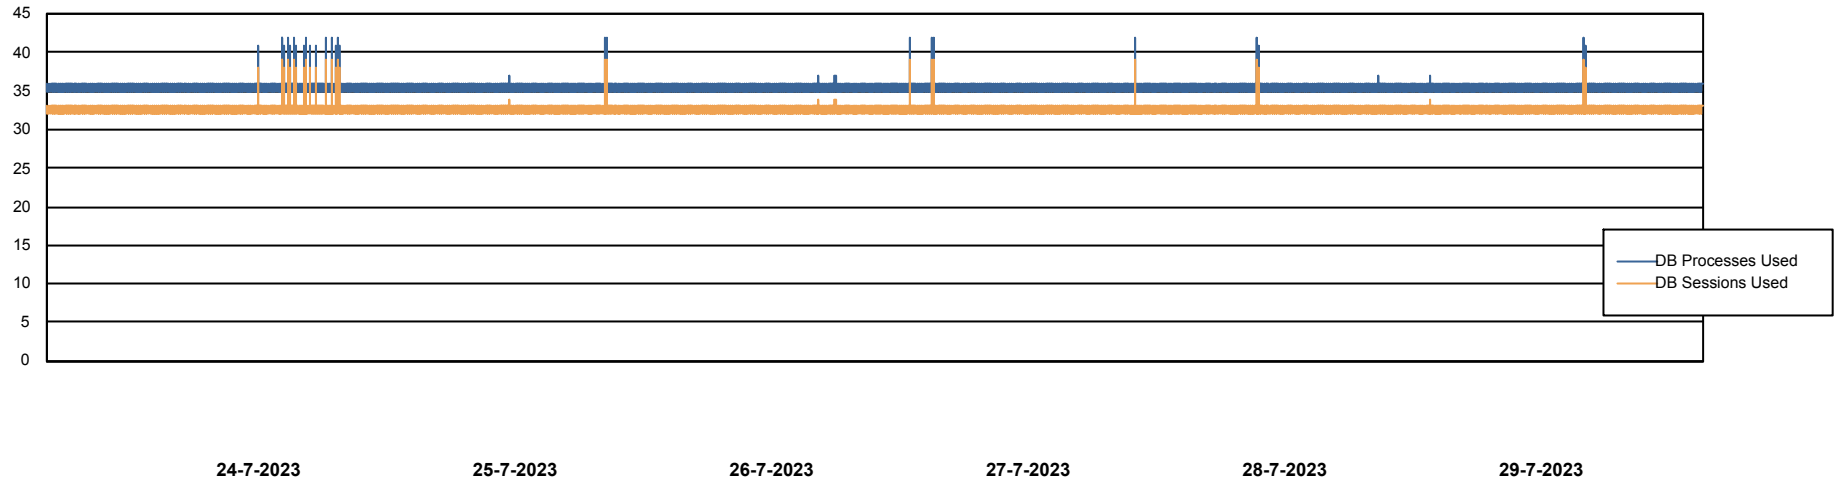

Weekly SLA Customer Report

Customer PHS_Production
Database ID 47

Database Performance PHSDB_Production

Weekly SLA Customer Report

Customer PHS_Production
Database ID 47

Database Performance PHSDB_Standby

DB Processes Max 1,000