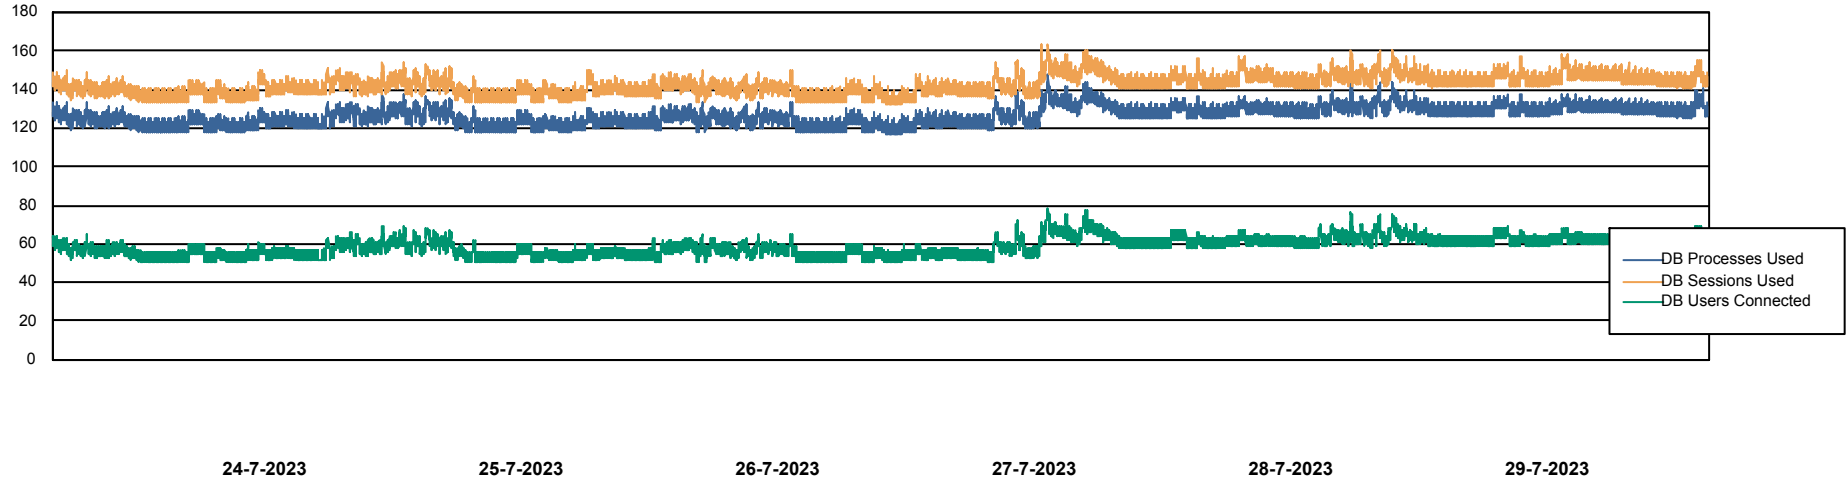

Weekly SLA Customer Report

Customer PHS_Production
Database ID 47

Database Performance PHSDB_Production

Weekly SLA Customer Report

Customer PHS_Production
Database ID 47

Database Performance PHSDB_Standby

DB Processes Max 1,000