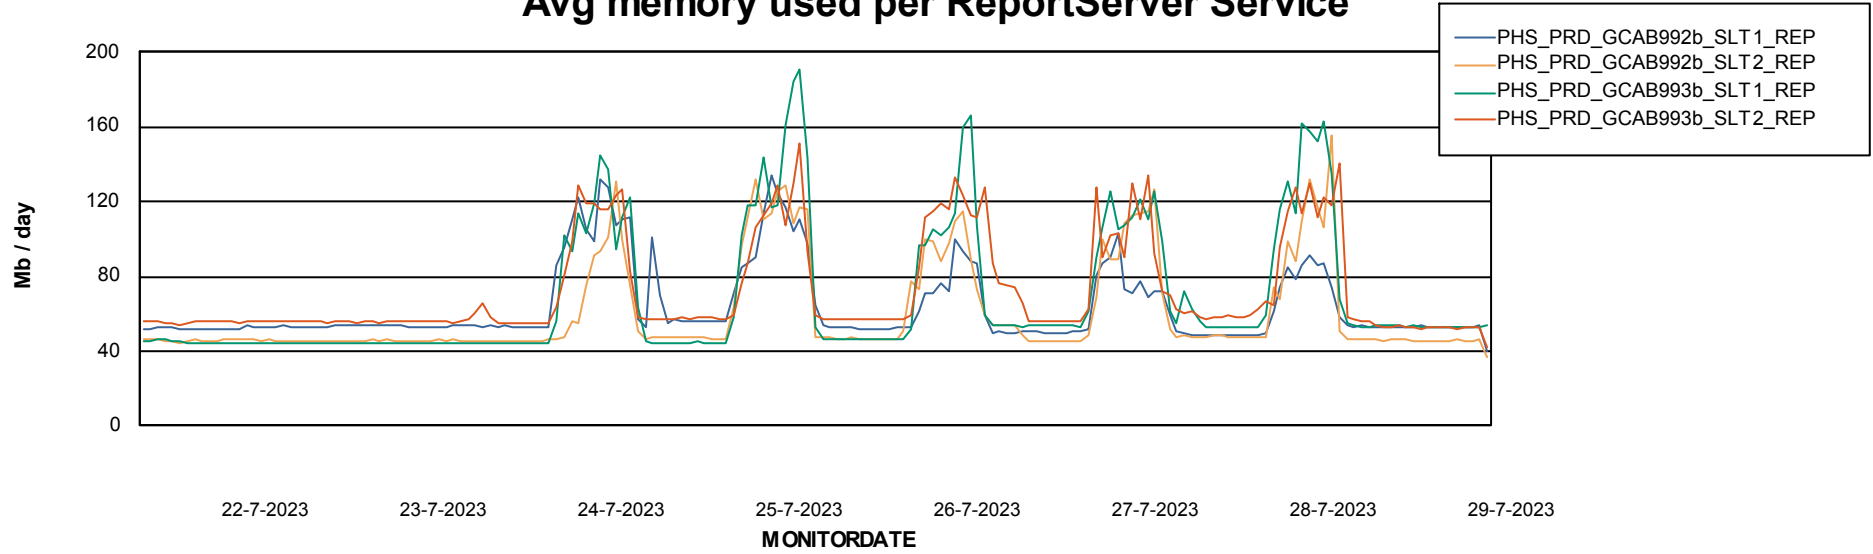

Avg users per day per ABS server

Weekly SLA Customer Report

Customer PHS_Production
Database ID 47

ABSSolute Application ReportServer Services

Avg memory used per ReportServer Service

Weekly SLA Customer Report