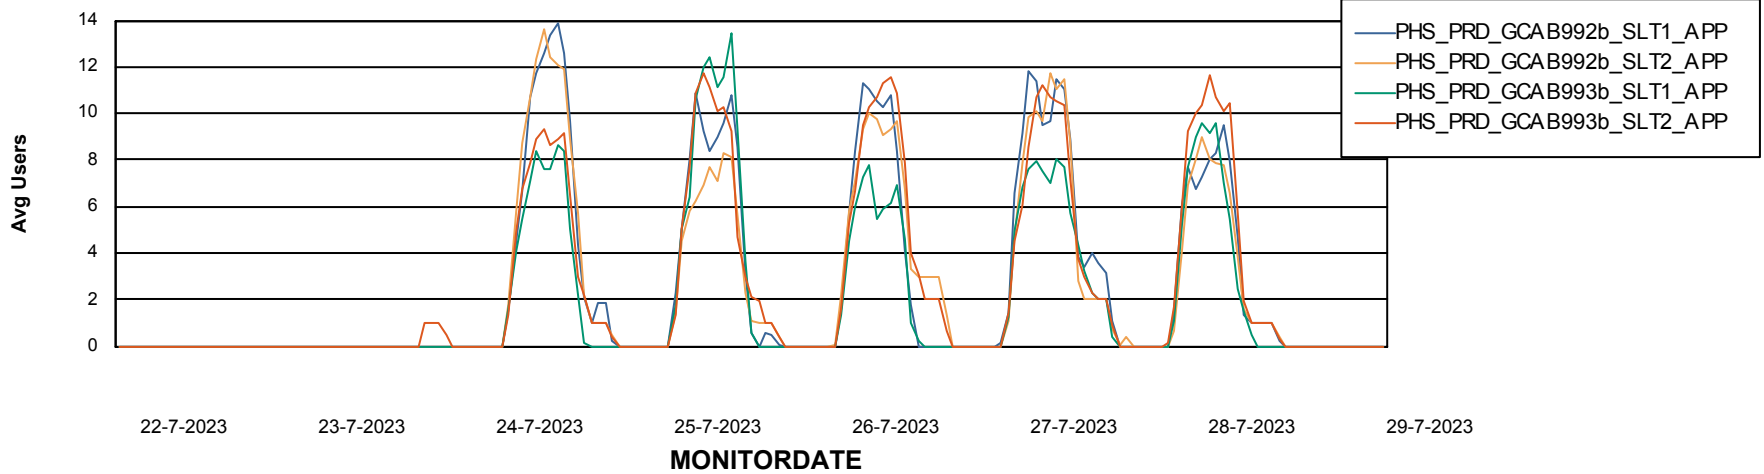

Avg users per day per ABS server