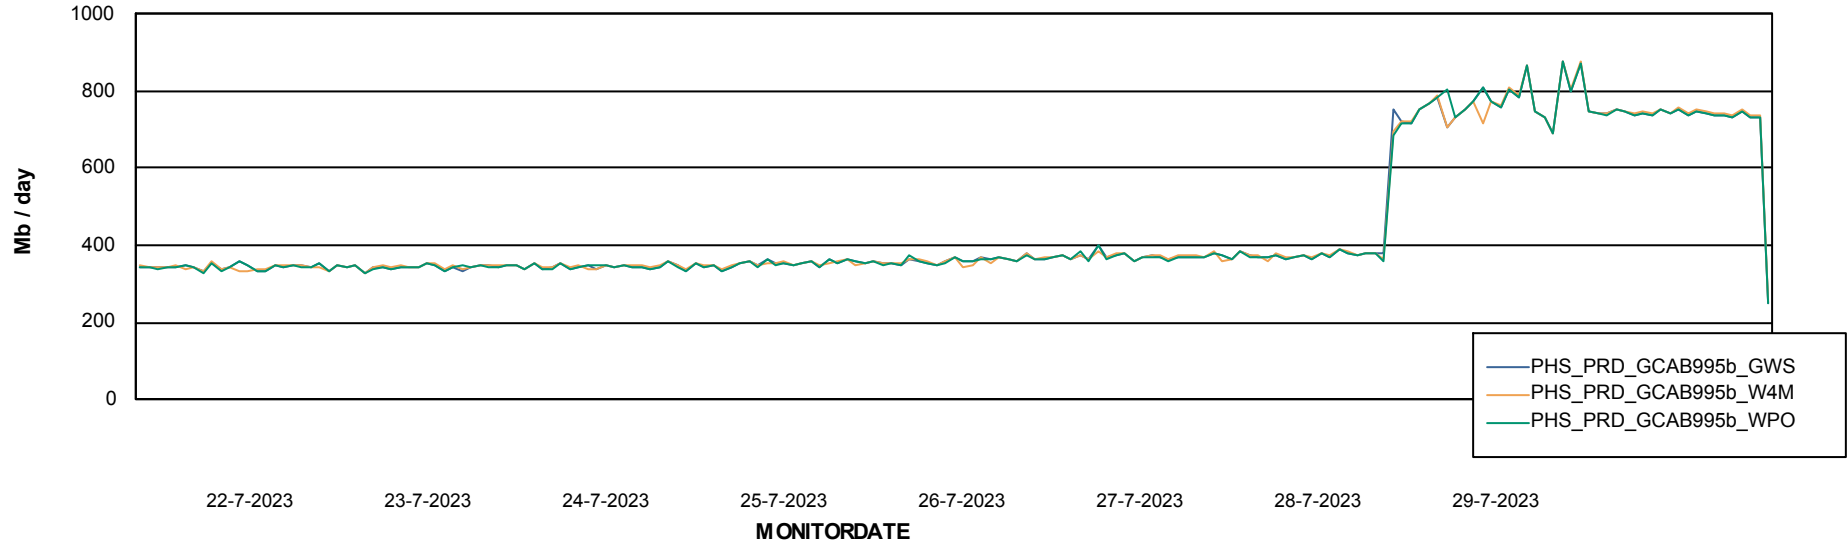

ABSSolute Web Component Services

Avg memory used per ABS Web component