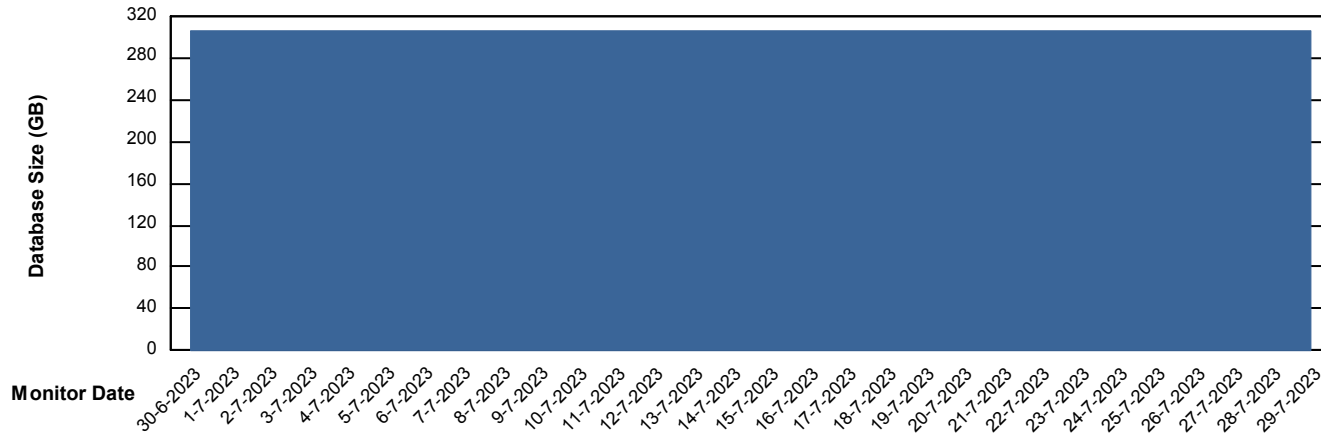

Database growth over last month