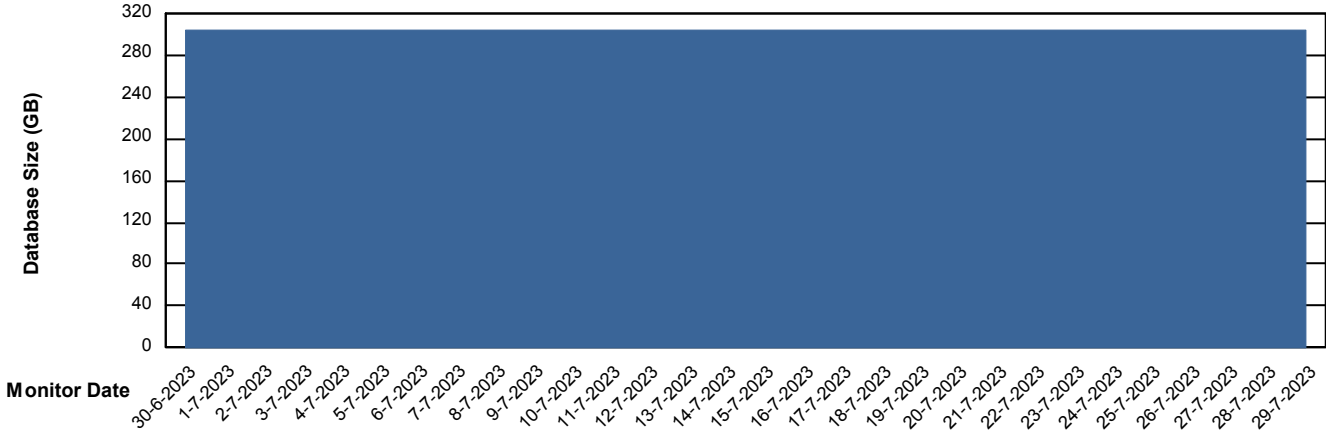

DATABASE SIZE PCODB_Production

Database growth over last month