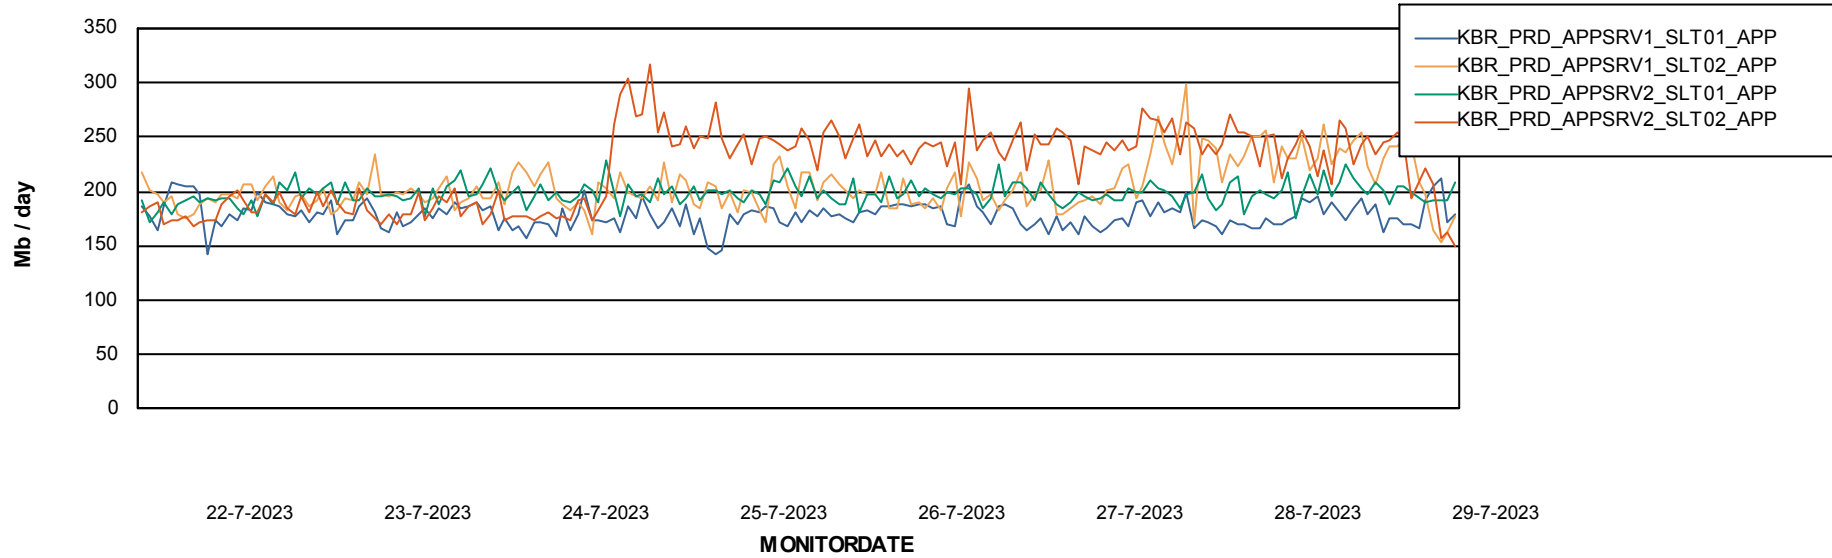

ABSSolute Application Server Services

Avg memory used per ABS Server Service