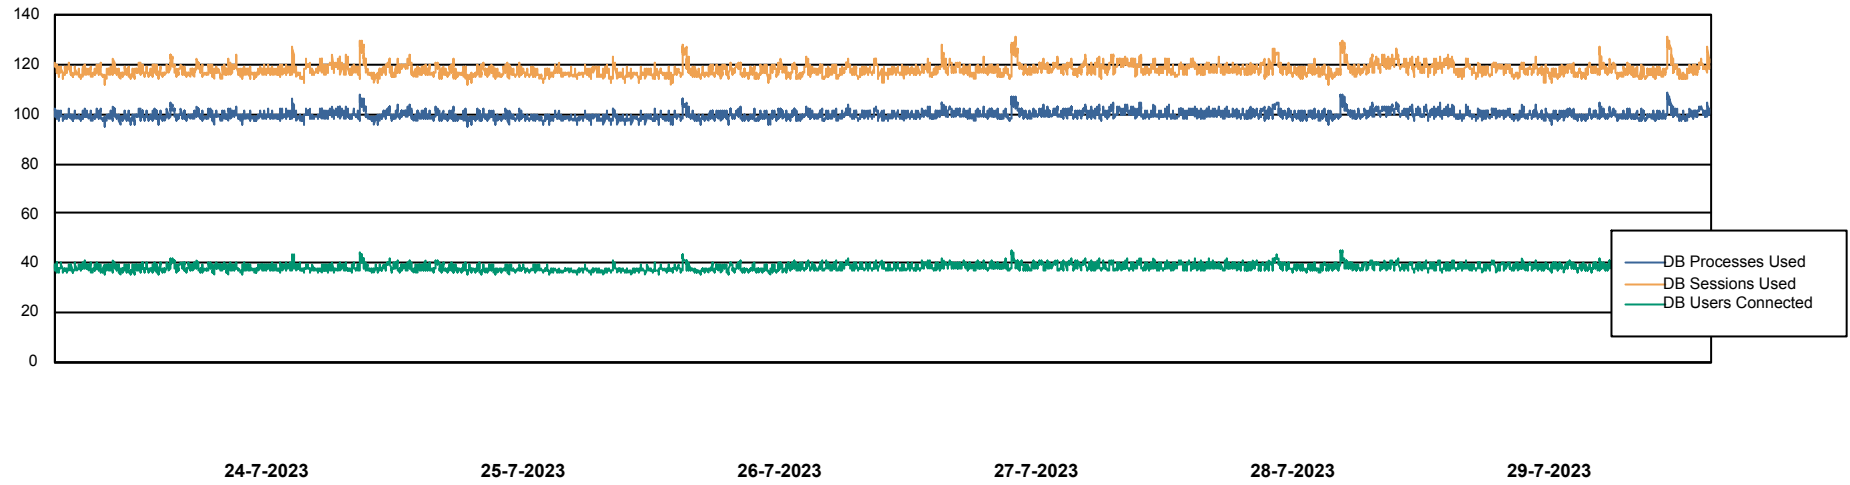

Database Performance BI-DBSRV_DB