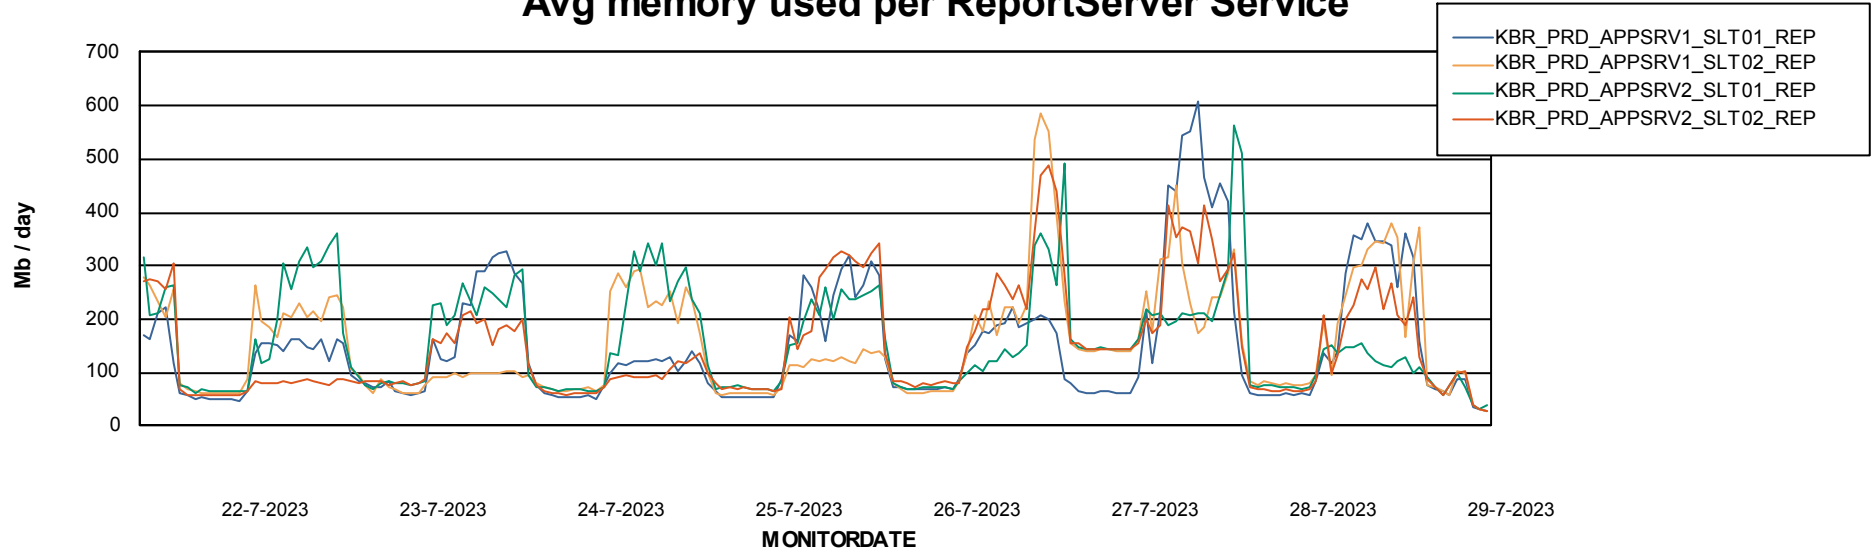

Avg memory used per ABS Server Service

Weekly SLA Customer Report

Customer KBR_Production
Database ID 117

ABSSolute Application Server Services

Avg memory used per ReportServer Service

Avg users per day per ABS server