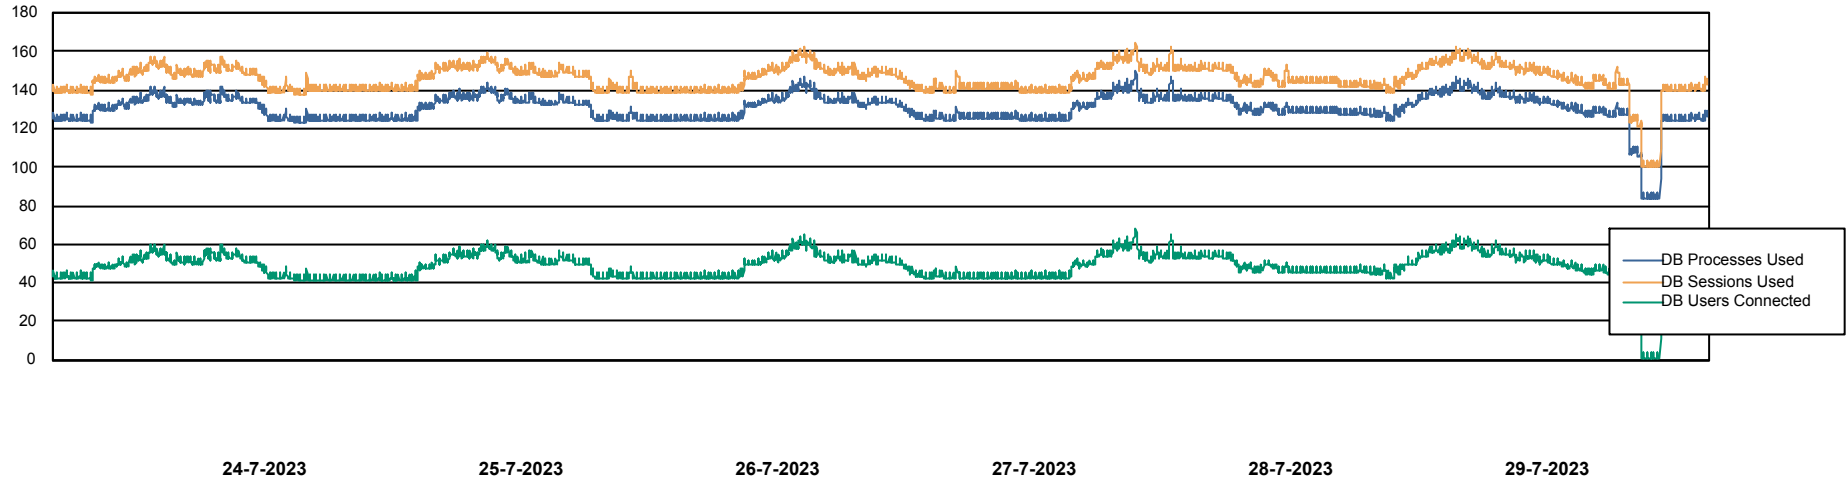

Weekly SLA Customer Report

Customer KBR_Production
Database ID 117

Database Performance BI-DBSRV_DB

Weekly SLA Customer Report

Customer KBR_Production
Database ID 117

Database Performance KBR_PRD_DB-SRV1_DB

Weekly SLA Customer Report

Customer KBR_Production
Database ID 117

Database Performance KBR_PRD_DB-SRV2_SDB

DB Processes Max 1,000

Weekly SLA Customer Report

Customer KBR_Production
Database ID 117

DATABASE SIZE BI-DBSRV_DB