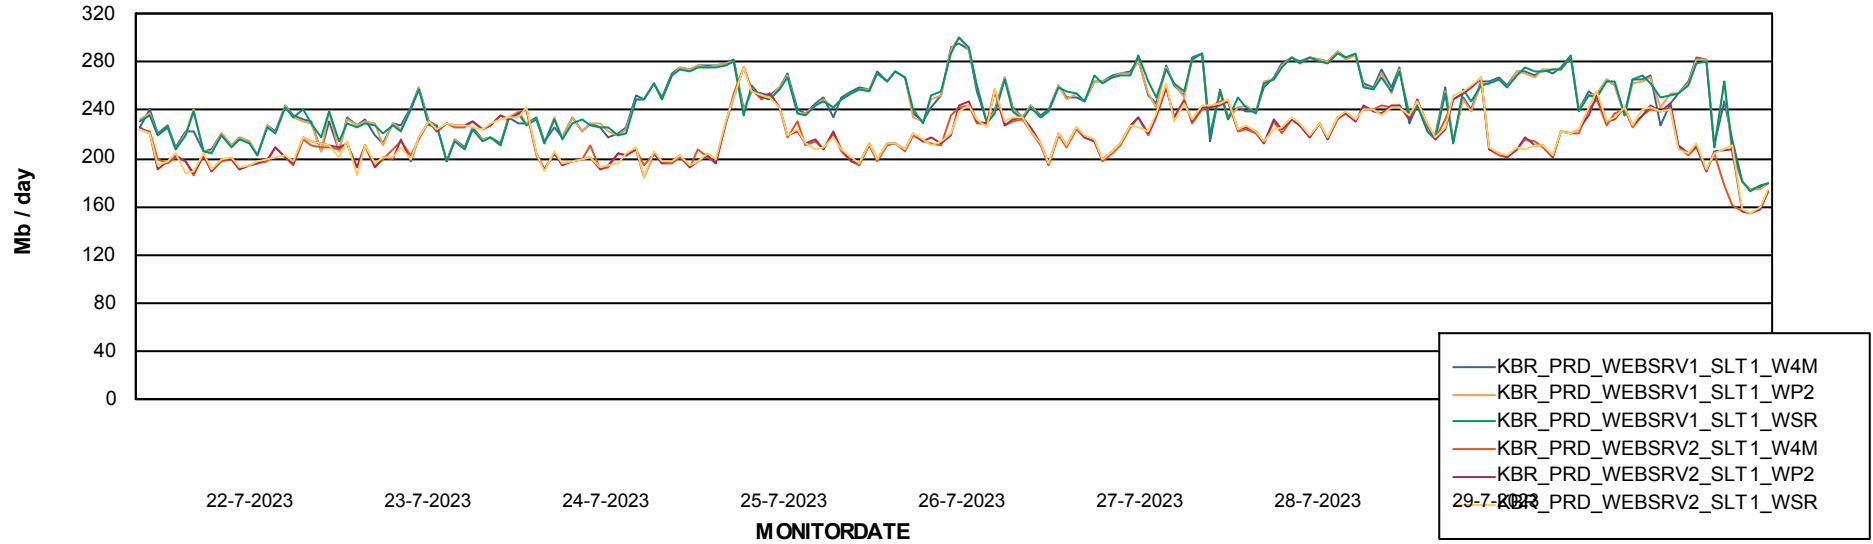

ABSSolute Web Component Services

Avg memory used per ABS Web component