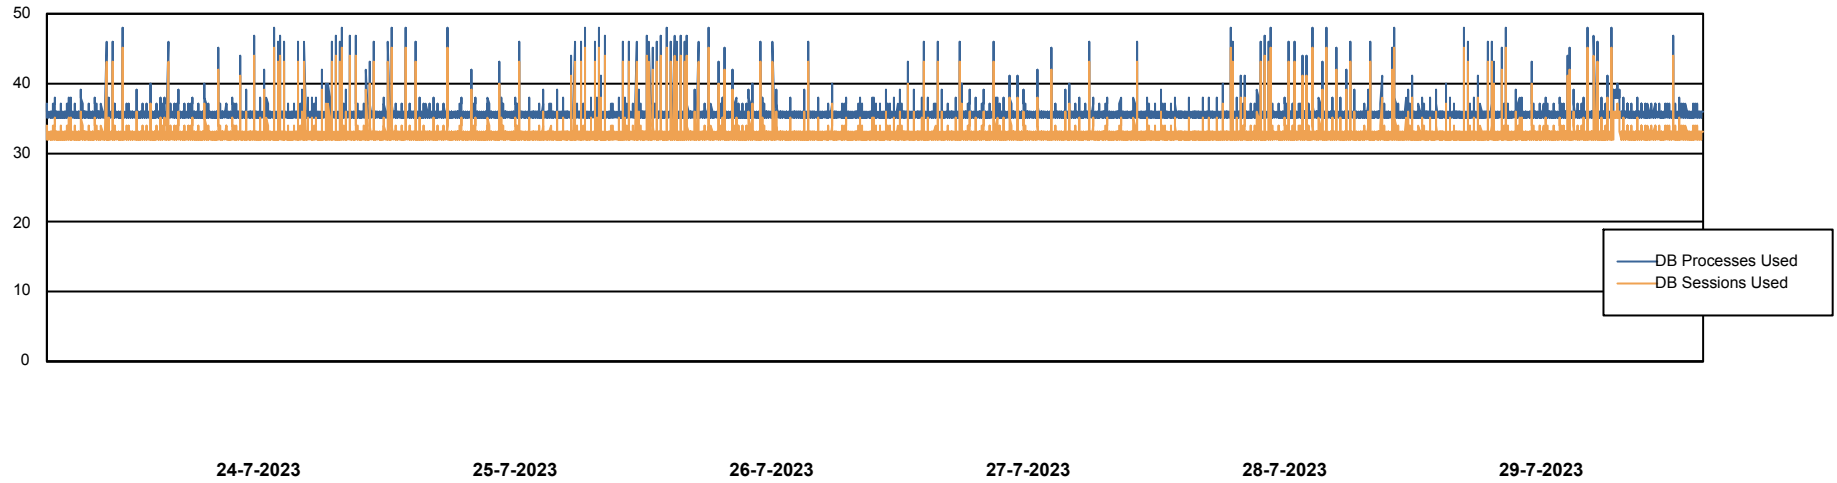

Database Performance KBR_PRD_DB-SRV2_SDB

DB Processes Max 1,000