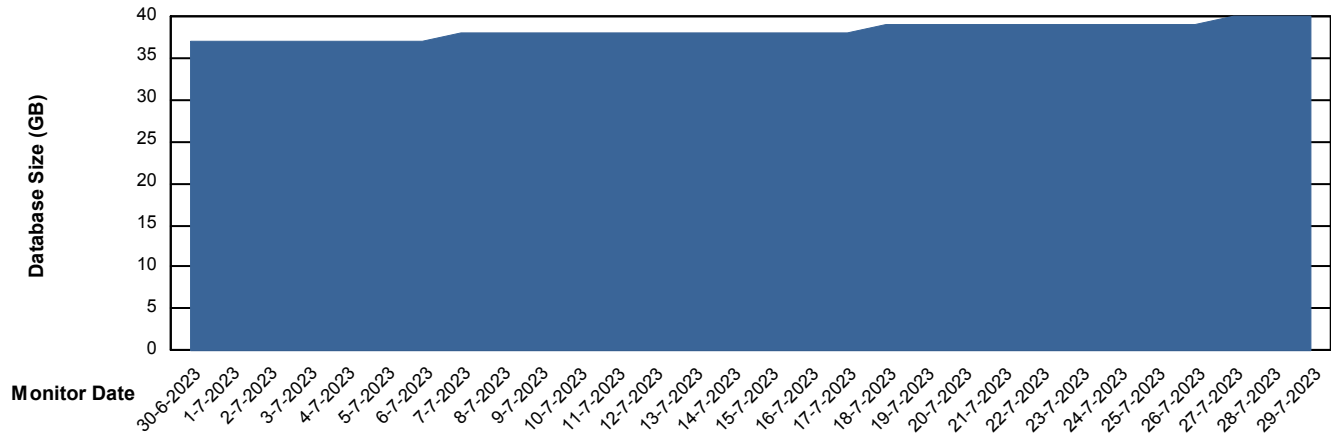

DATABASE SIZE KBR_PRD_DB-SRV1_DB

Database growth over last month