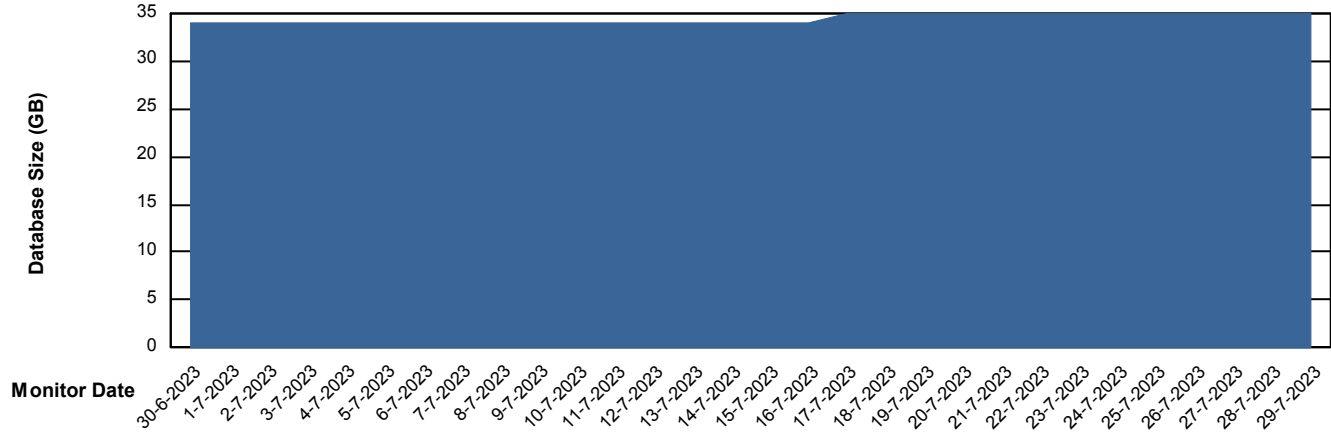

DATABASE SIZE BI-DBSRV_DB

Database growth over last month