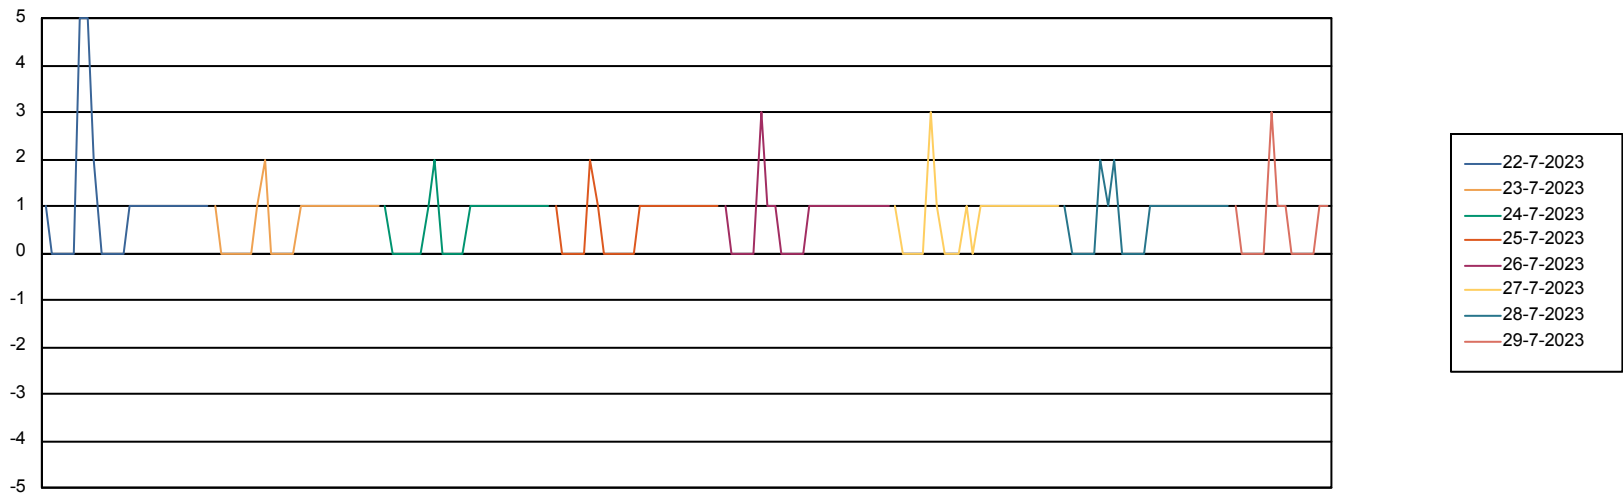

Standby Database Health KBR_Production

Recovery lag for last 7 days