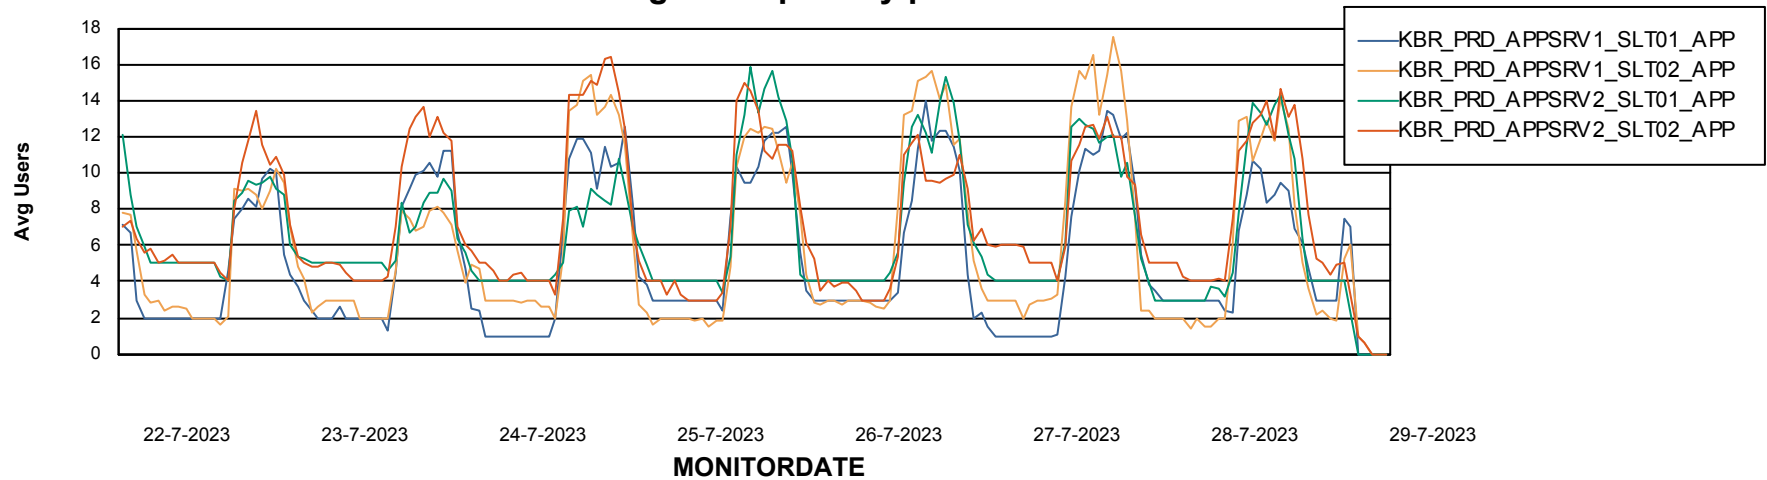

Avg memory used per ABS Server Service

Weekly SLA Customer Report

Customer KBR_Production
Database ID 117

ABSSolute Application Server Services

Avg memory used per ReportServer Service

Avg users per day per ABS server