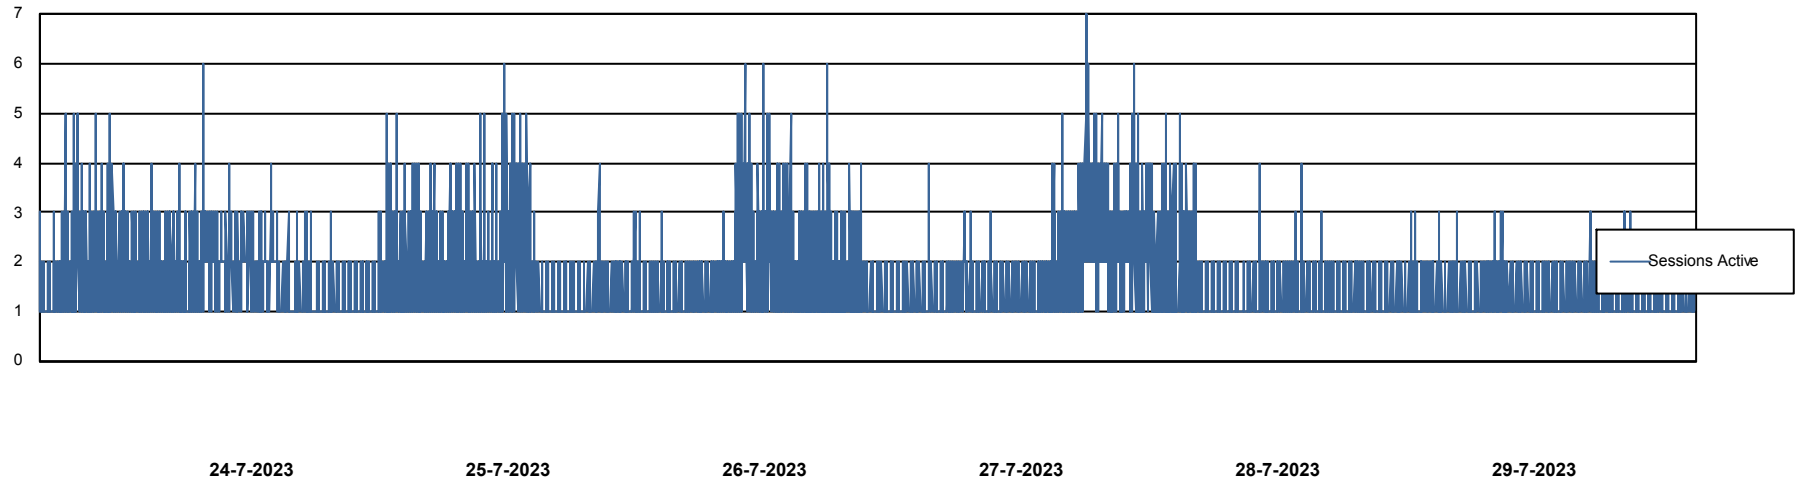

Weekly SLA Customer Report

Customer HUE_Production
Database ID 154

Database Performance HUE_PRD_S-ORABI_DB

24-7-2023

24-7-2023

Weekly SLA Customer Report

Customer HUE_Production
Database ID 154

Database Performance HUE_PRD_S-ORAPROD2_DB