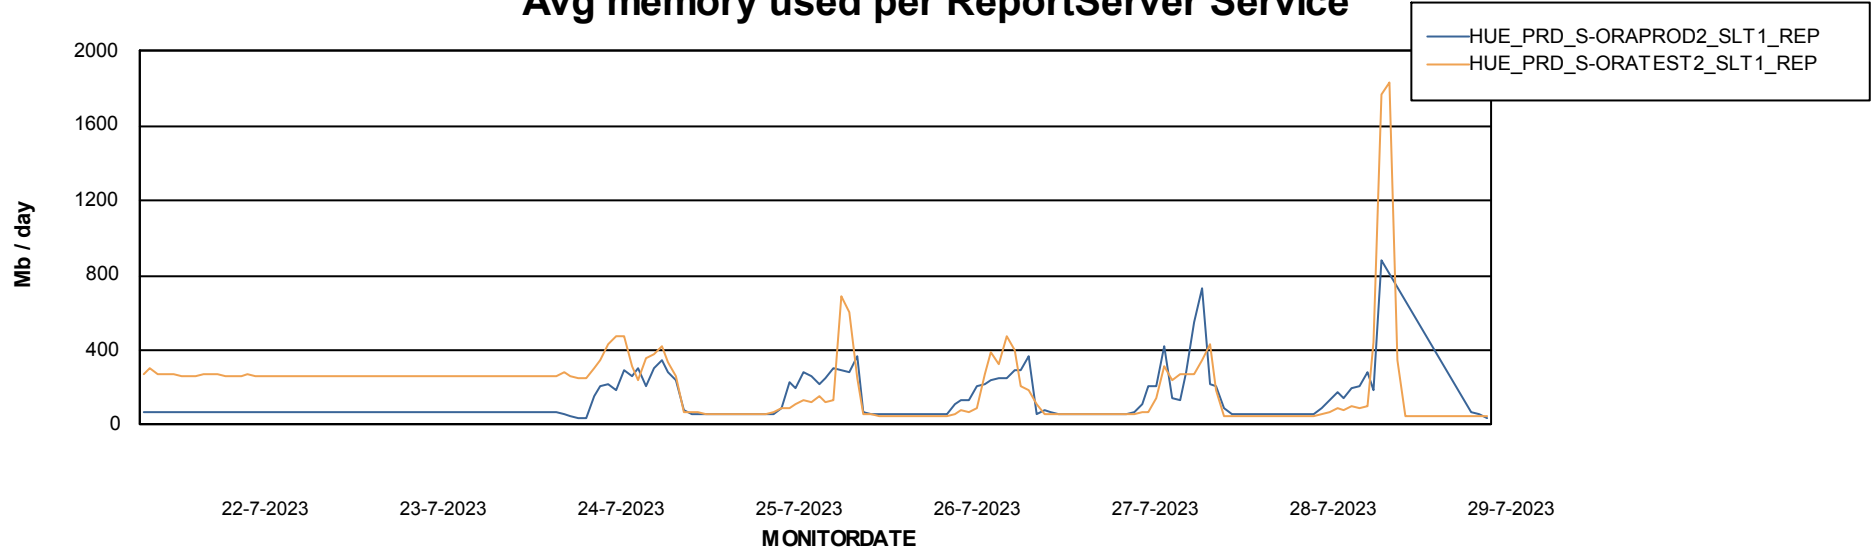

Avg users per day per ABS server

Weekly SLA Customer Report

Customer HUE_Production
Database ID 154

ABSSolute Application ReportServer Services

Avg memory used per ReportServer Service

Weekly SLA Customer Report