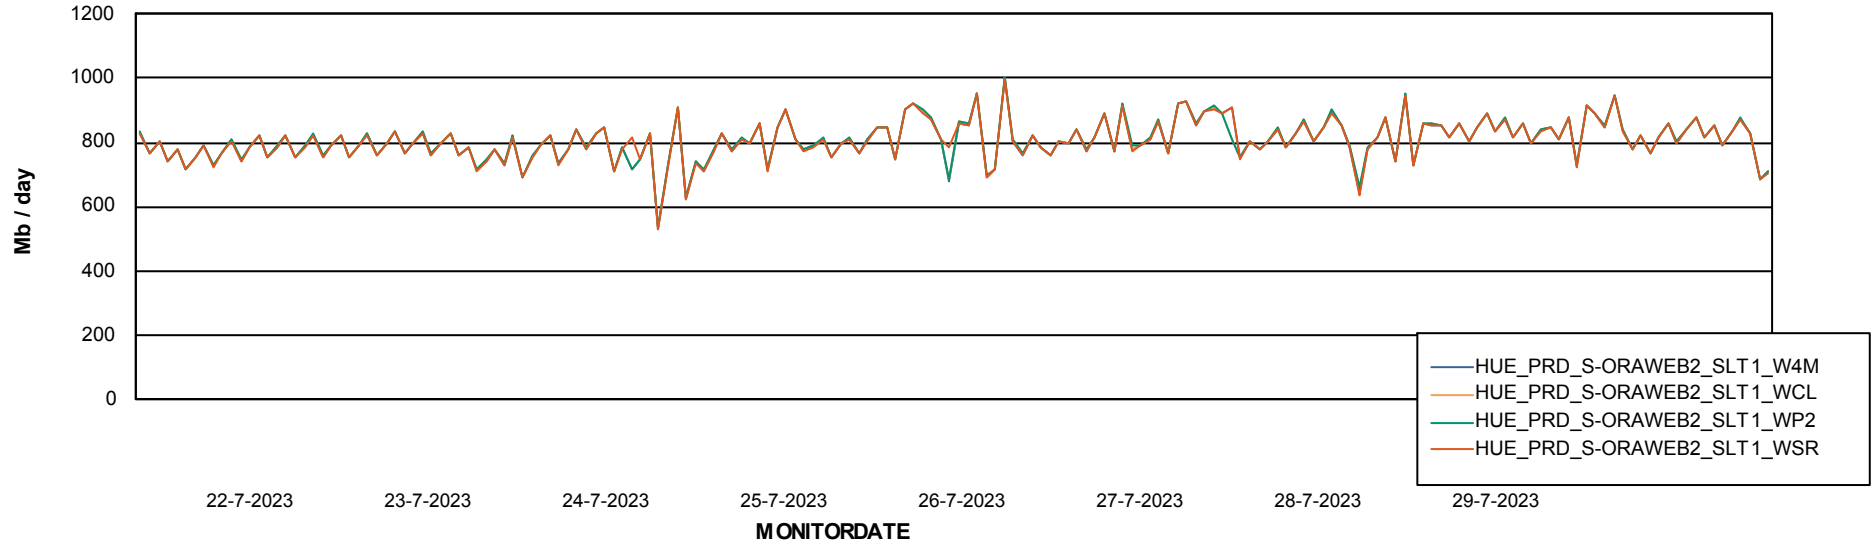

ABSSolute Web Component Services

Avg memory used per ABS Web component