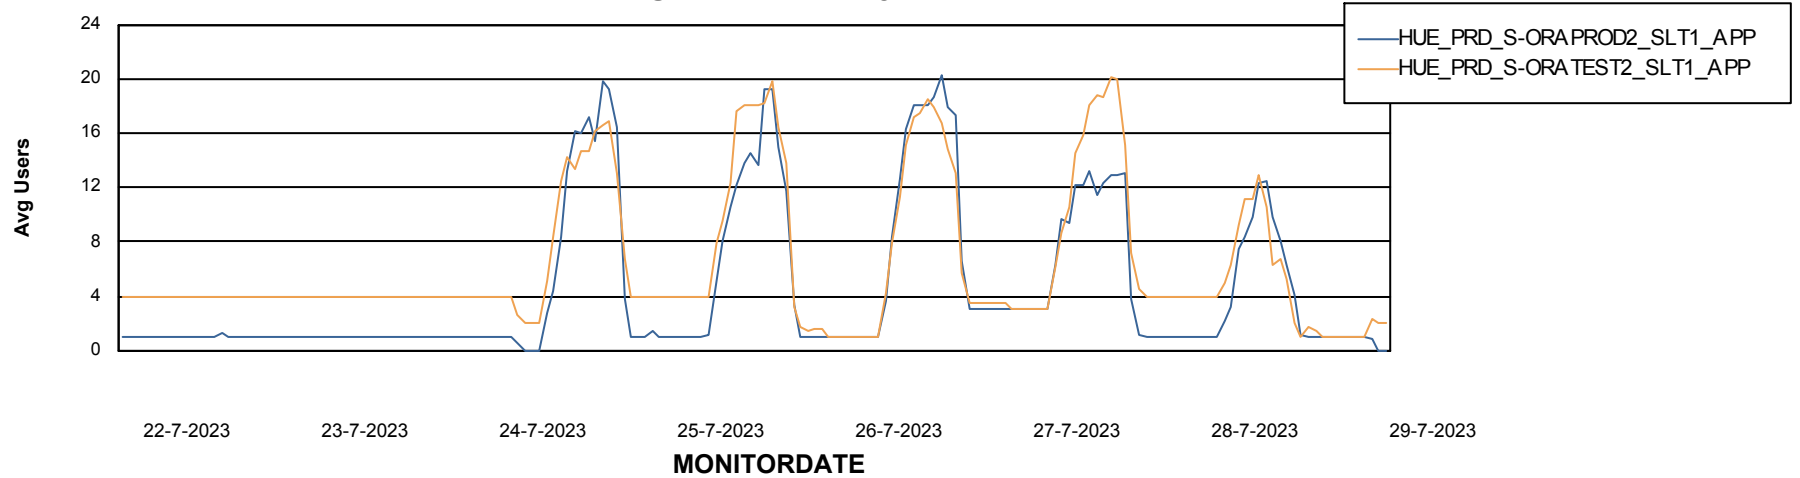

Standby Database Health HUE_Production

Recovery lag for last 7 days

Weekly SLA Customer Report

Customer HUE_Production
Database ID 154

ABSSolute Application Server Services

Avg memory used per ABS Server Service

Avg users per day per ABS server

Weekly SLA Customer Report

Customer HUE_Production
Database ID 154

ABSSolute Application ReportServer Services

Avg memory used per ReportServer Service

Weekly SLA Customer Report