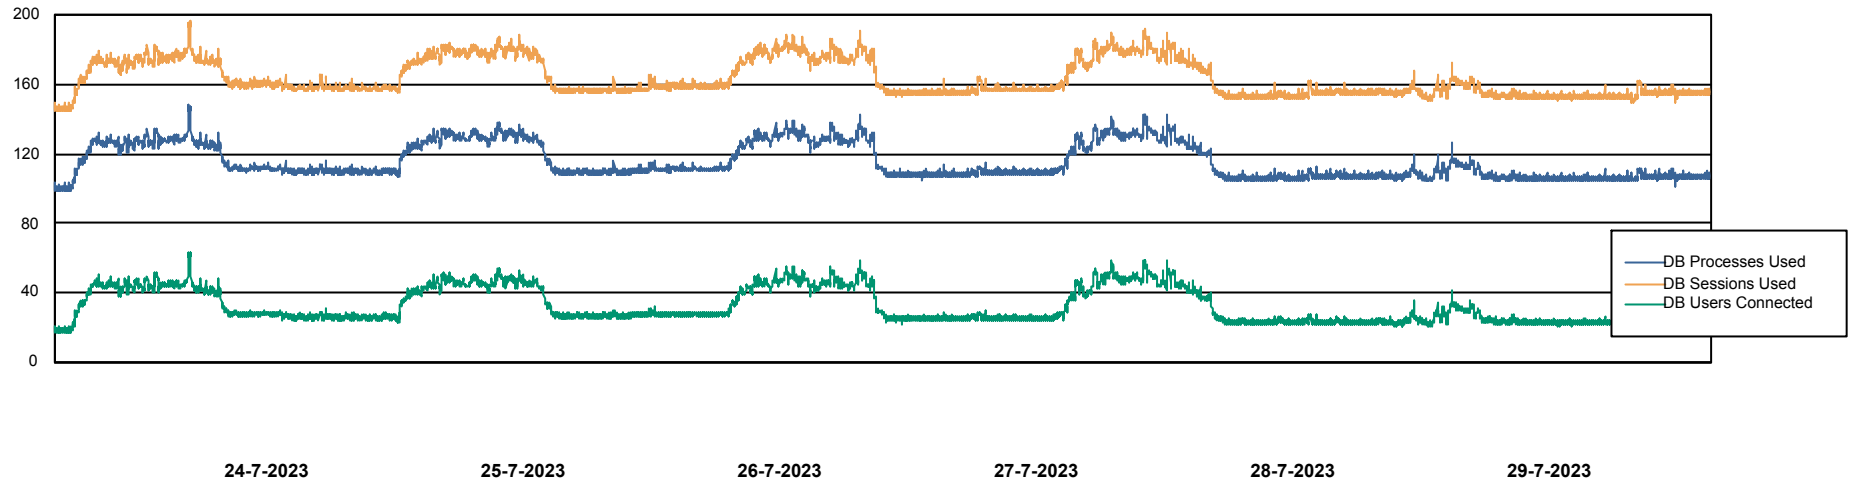

Weekly SLA Customer Report

Customer HUE_Production
Database ID 154

Database Performance HUE_PRD_S-ORABI_DB

24-7-2023

24-7-2023

Weekly SLA Customer Report

Customer HUE_Production
Database ID 154

Database Performance HUE_PRD_S-ORAPROD2_DB