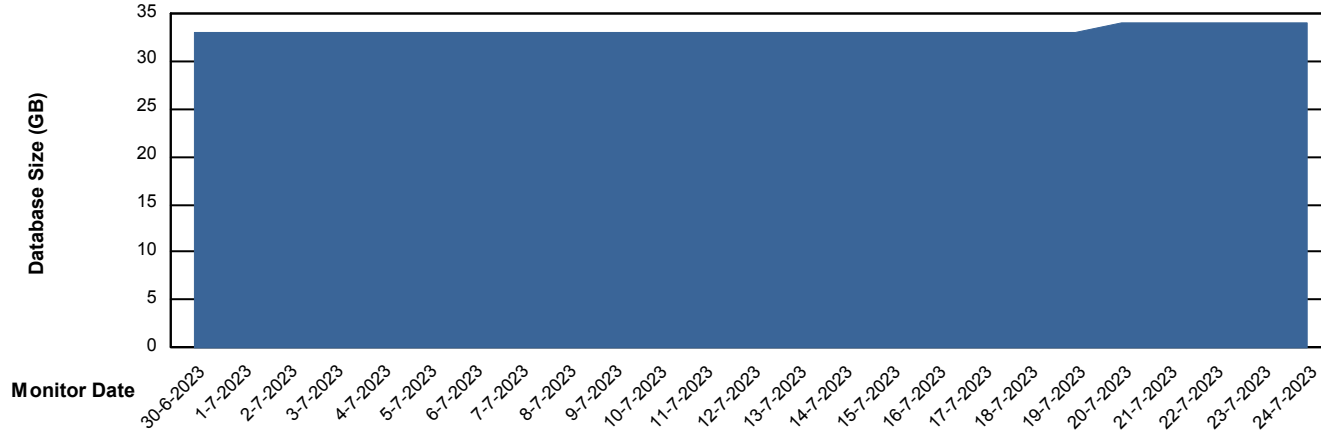

DATABASE SIZE HUE_PRD_S-ORABI_DB

Database growth over last month