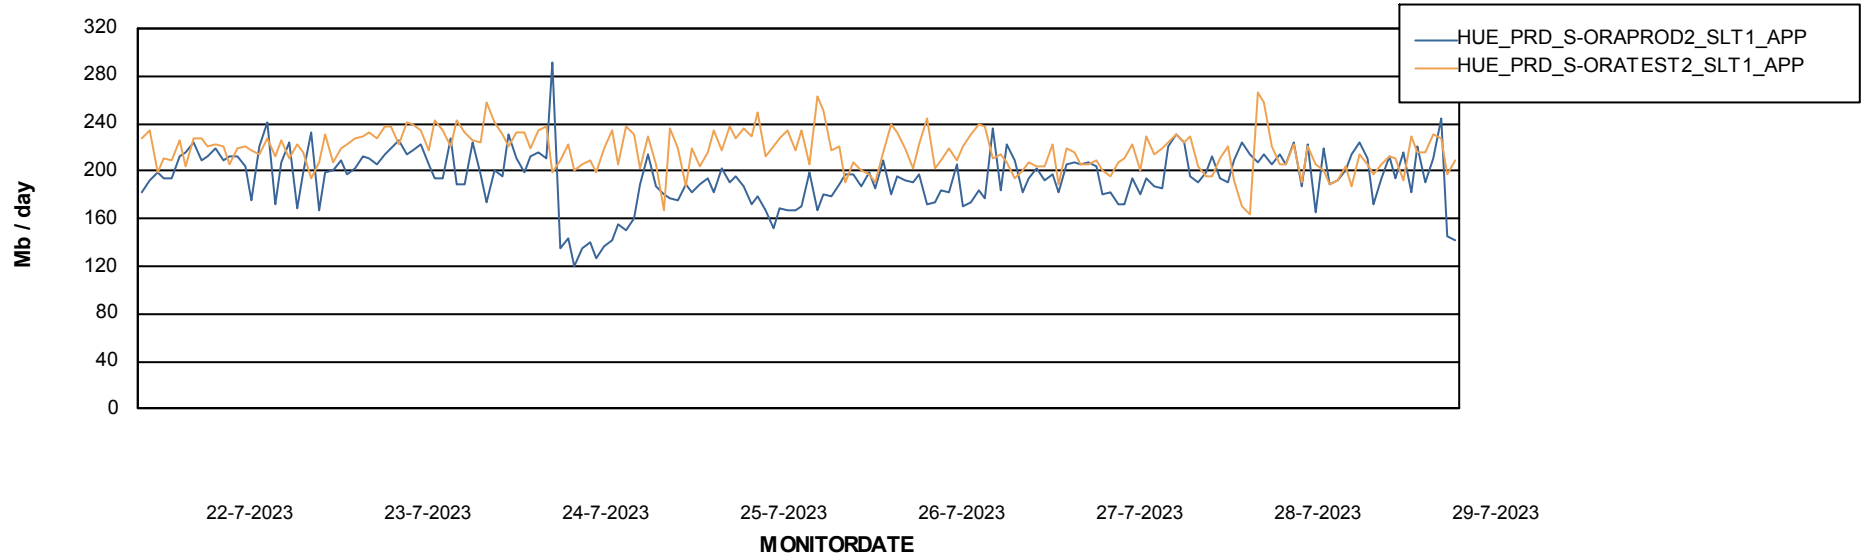

Standby Database Health HUE_Production

Recovery lag for last 7 days

Weekly SLA Customer Report

Customer HUE_Production
Database ID 154

ABSSolute Application Server Services

Avg memory used per ABS Server Service