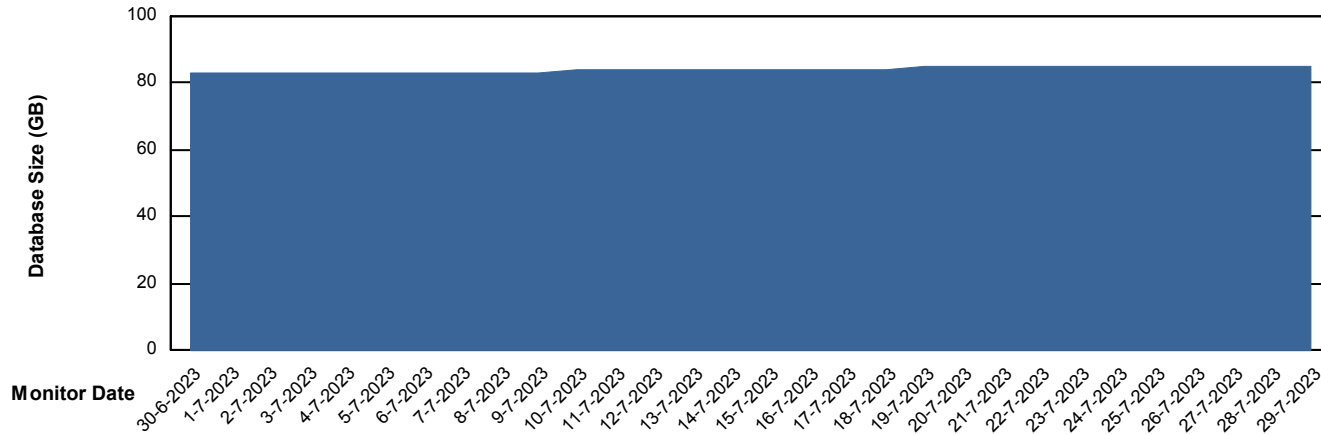

DATABASE SIZE HUE_PRD_S-ORAPROD2_DB

Database growth over last month