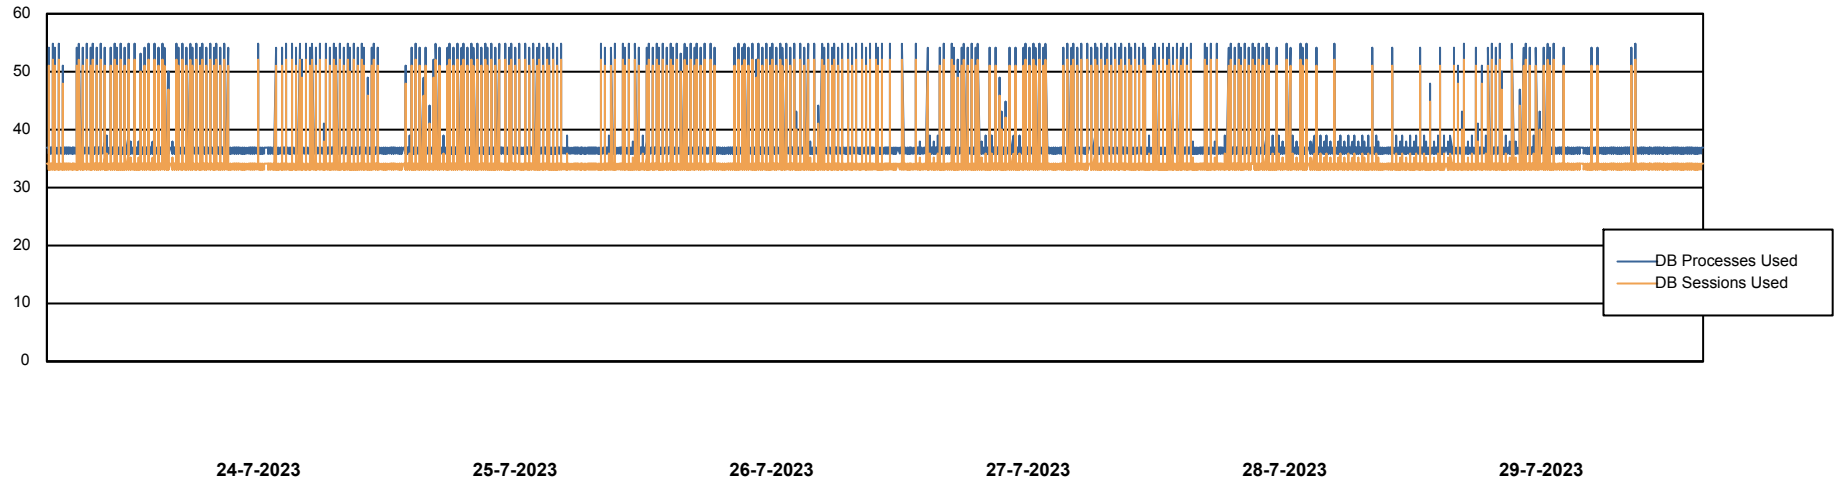

Database Performance HUE_STB_S-ORATEST2_DB

DB Processes Max 1,000