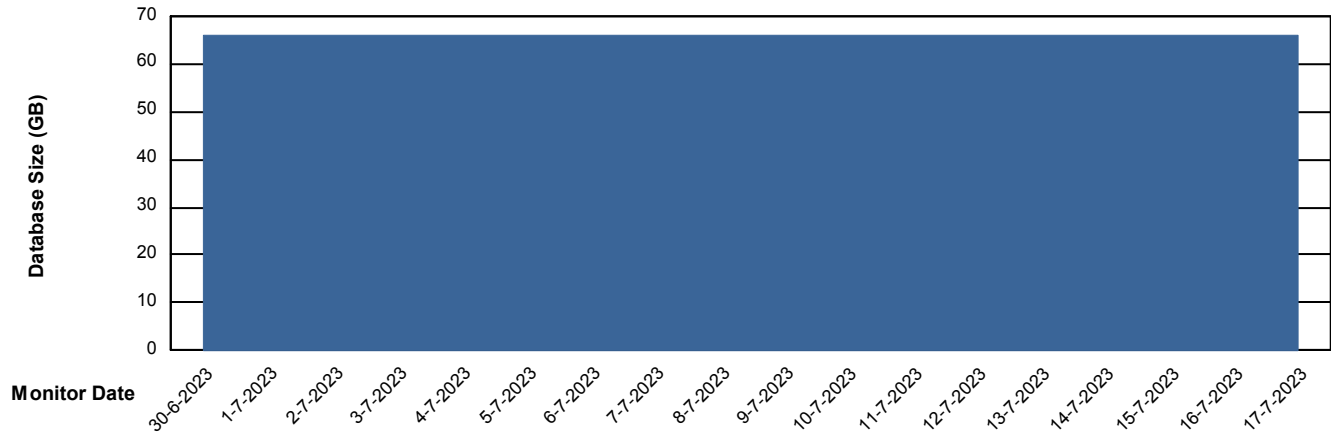

DATABASE SIZE ELJDB_Production

Database growth over last month