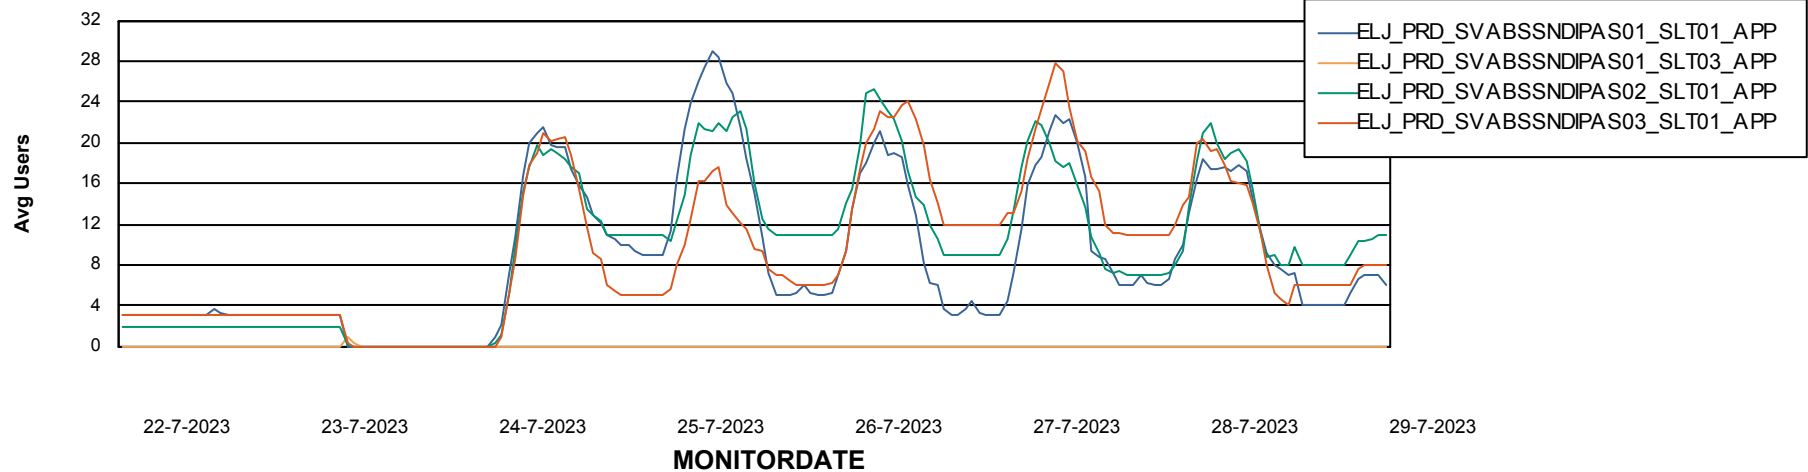

Avg users per day per ABS server