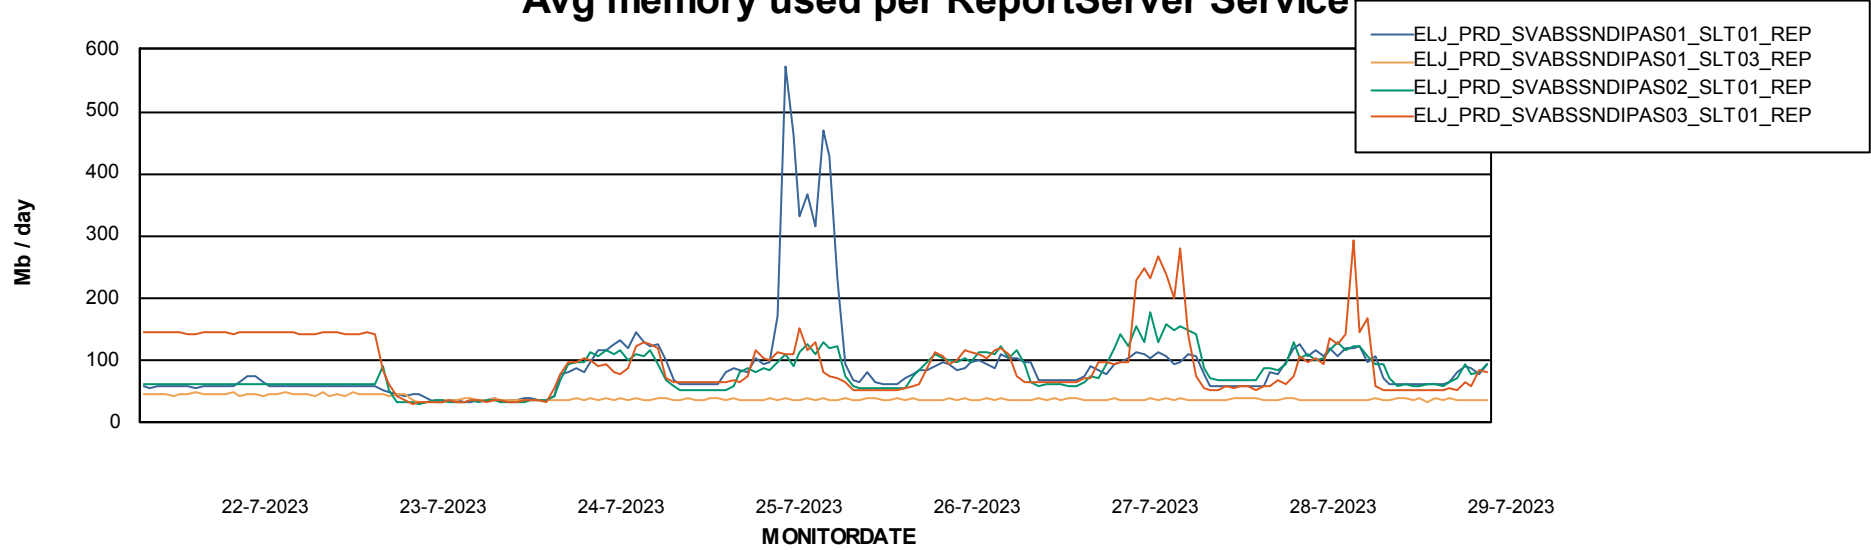

ABSSolute Application ReportServer Services

Avg memory used per ReportServer Service