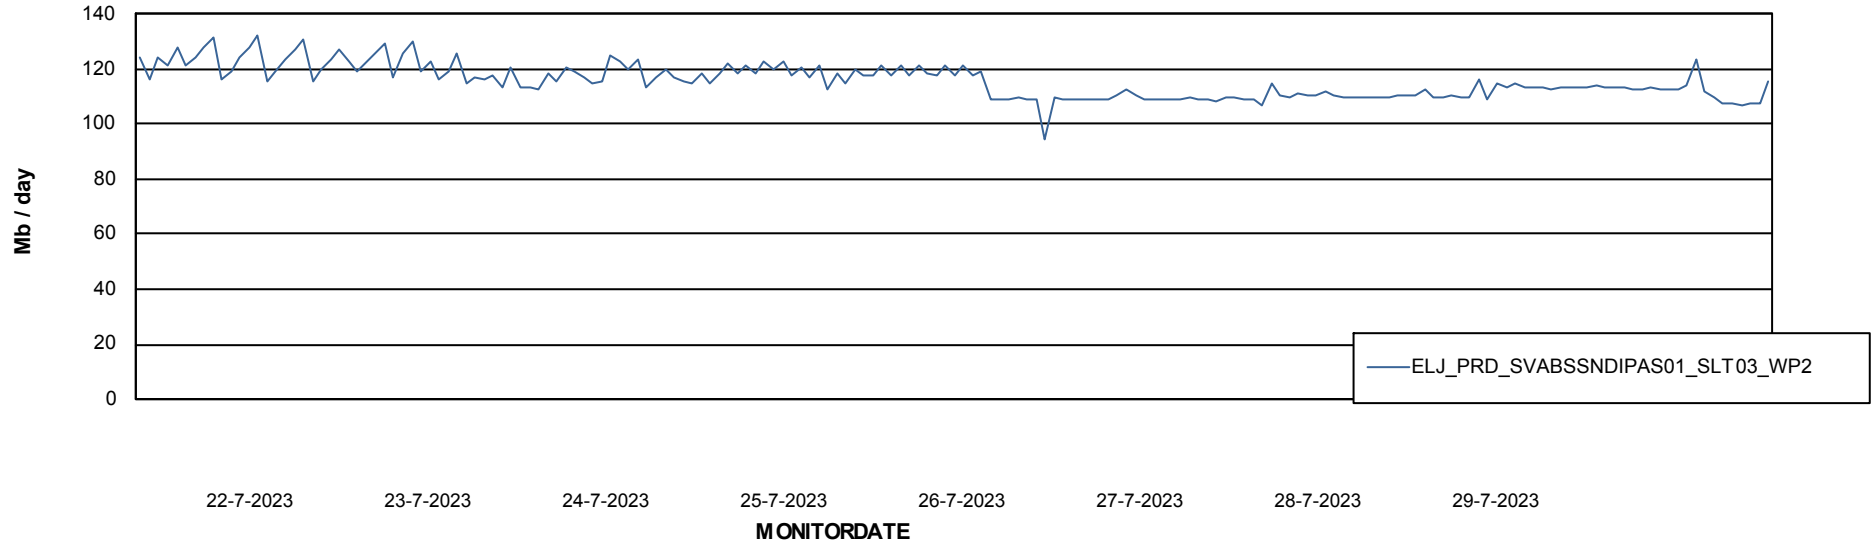

ABSSolute Web Component Services

Avg memory used per ABS Web component