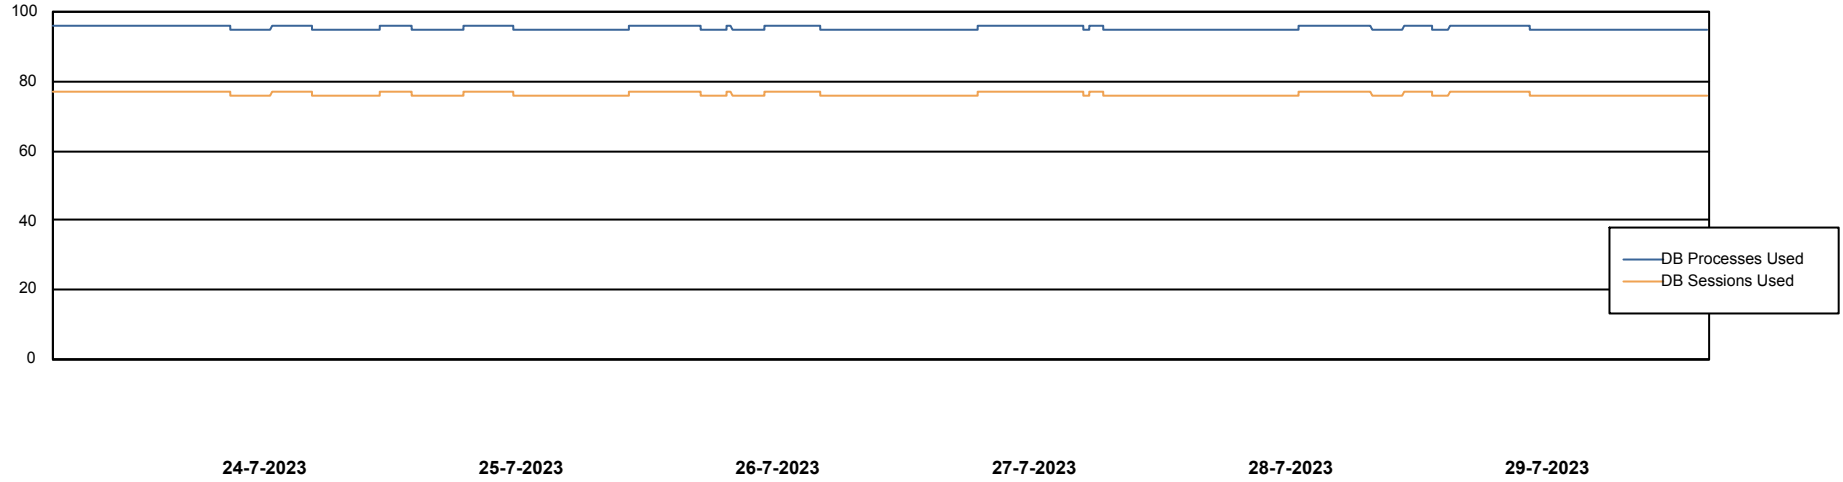

# Weekly SLA Customer Report

Customer ELJ Production  
Database ID 72

Database Performance ELJ\_FRASEQXPRDDB02\_STB\_DB

DB Processes Max 0  
DB Processes Max 1,000