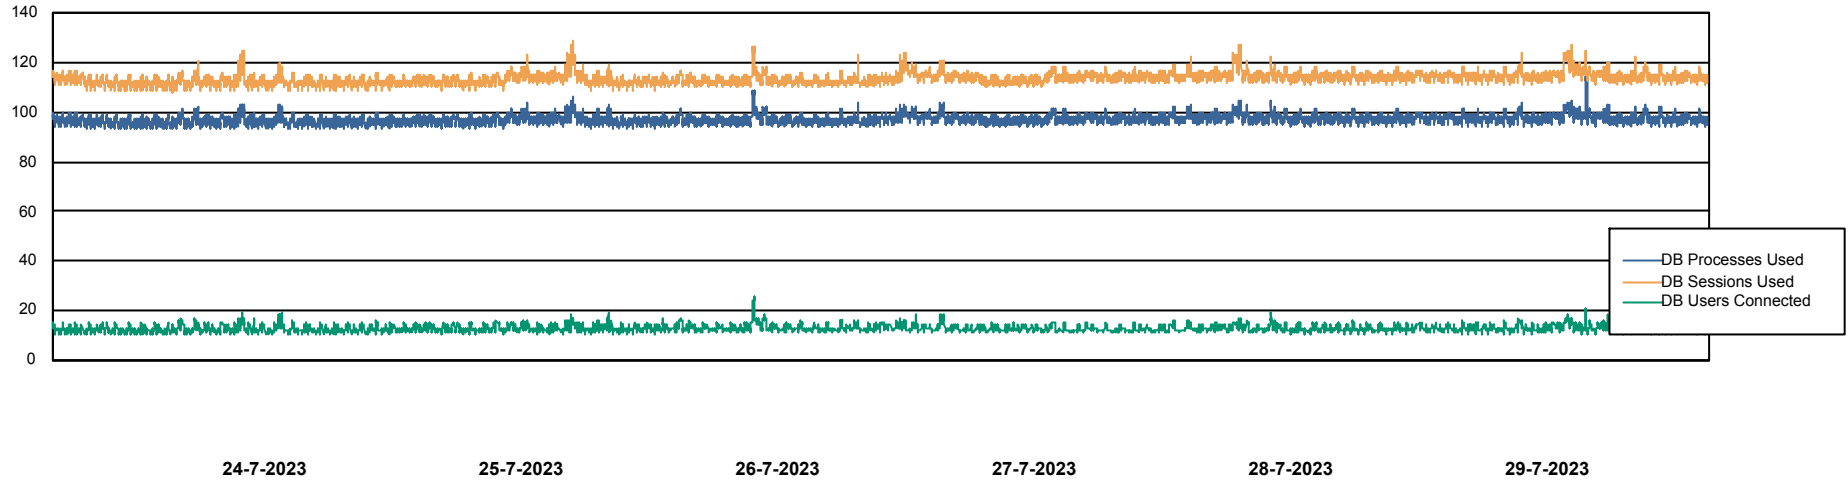

Database Performance ELJDB_BI_FRASEQXPRDDB03