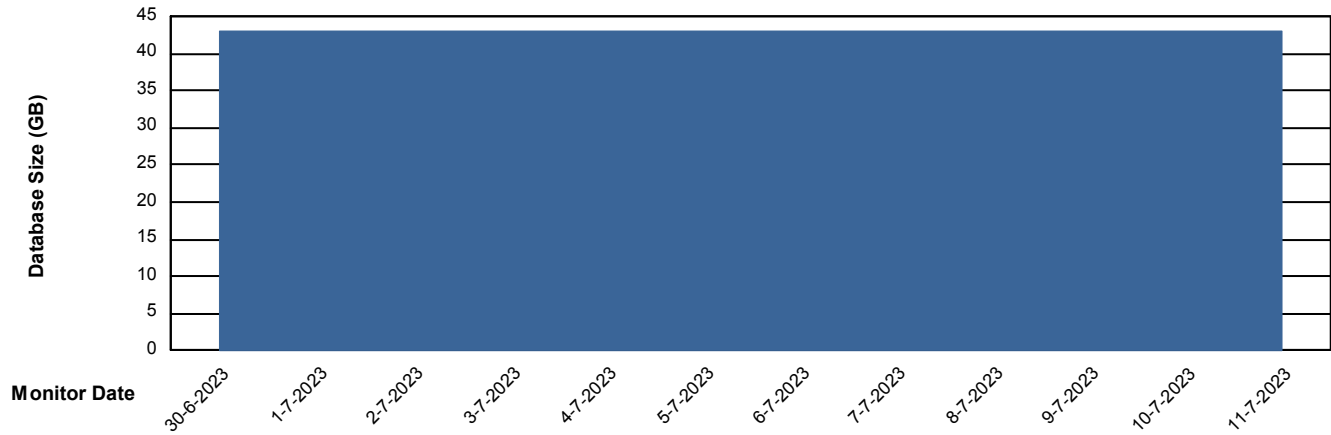

# Weekly SLA Customer Report

Customer ELJ Production  
Database ID 72

DATABASE SIZE ELJ\_FRASEQXPRDDB01\_PROD\_DB

### Database growth over last month

DATABASE SIZE ELJDB\_BI

### Database growth over last month