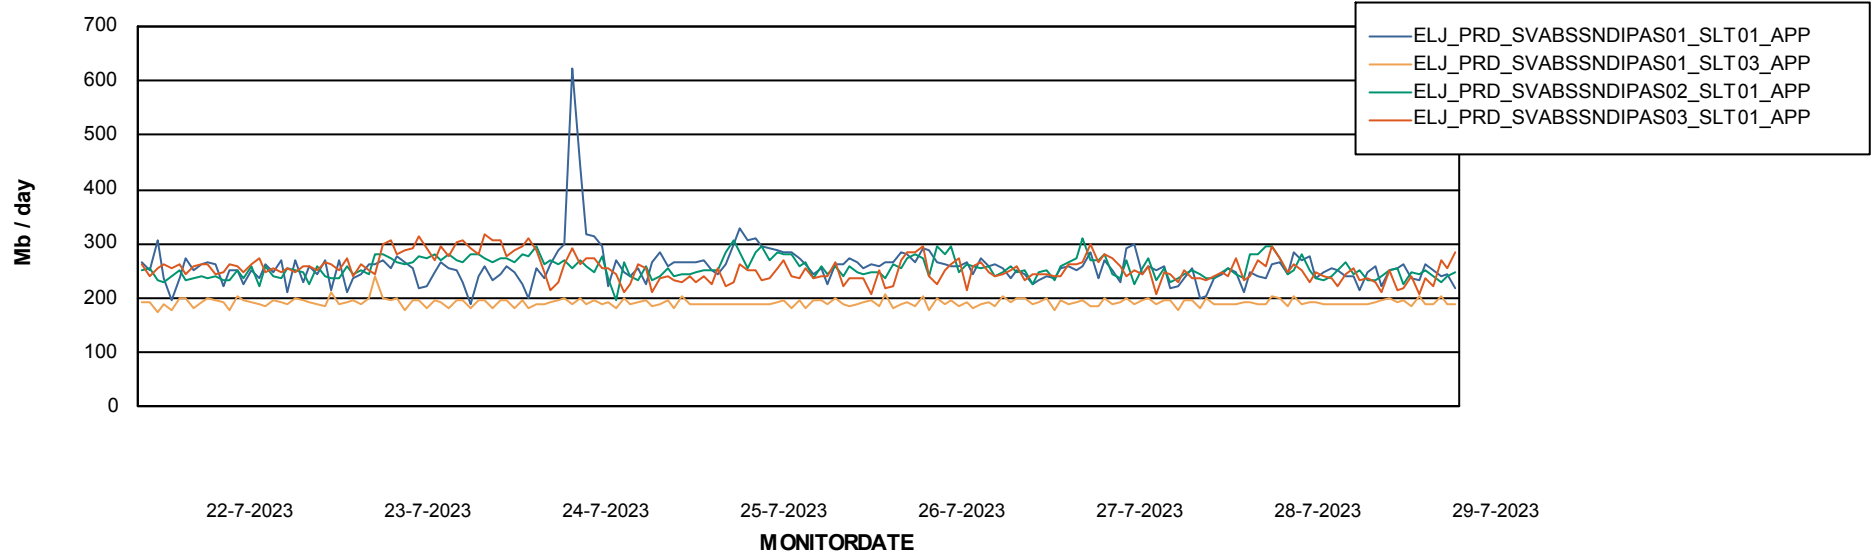

ABSSolute Application Server Services

Avg memory used per ABS Server Service