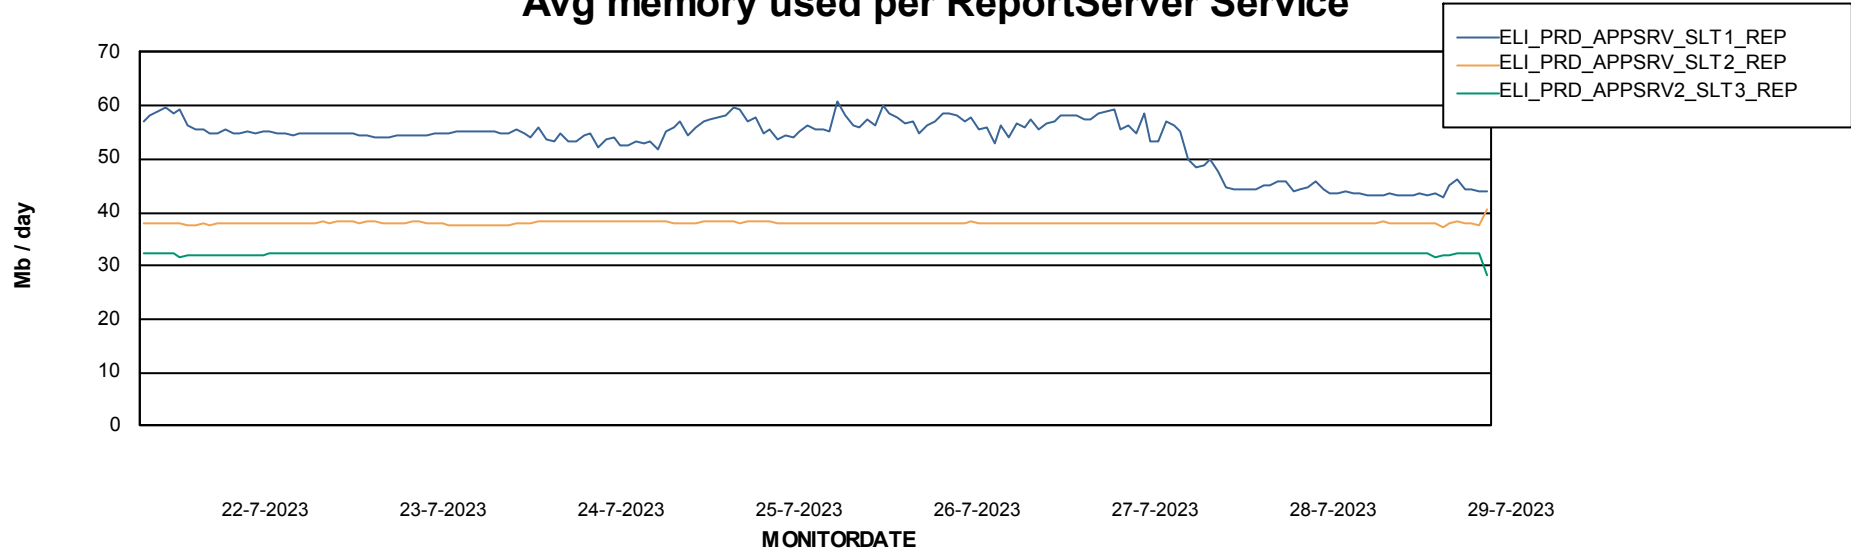

ABSSolute Application Server Services

Avg memory used per ReportServer Service