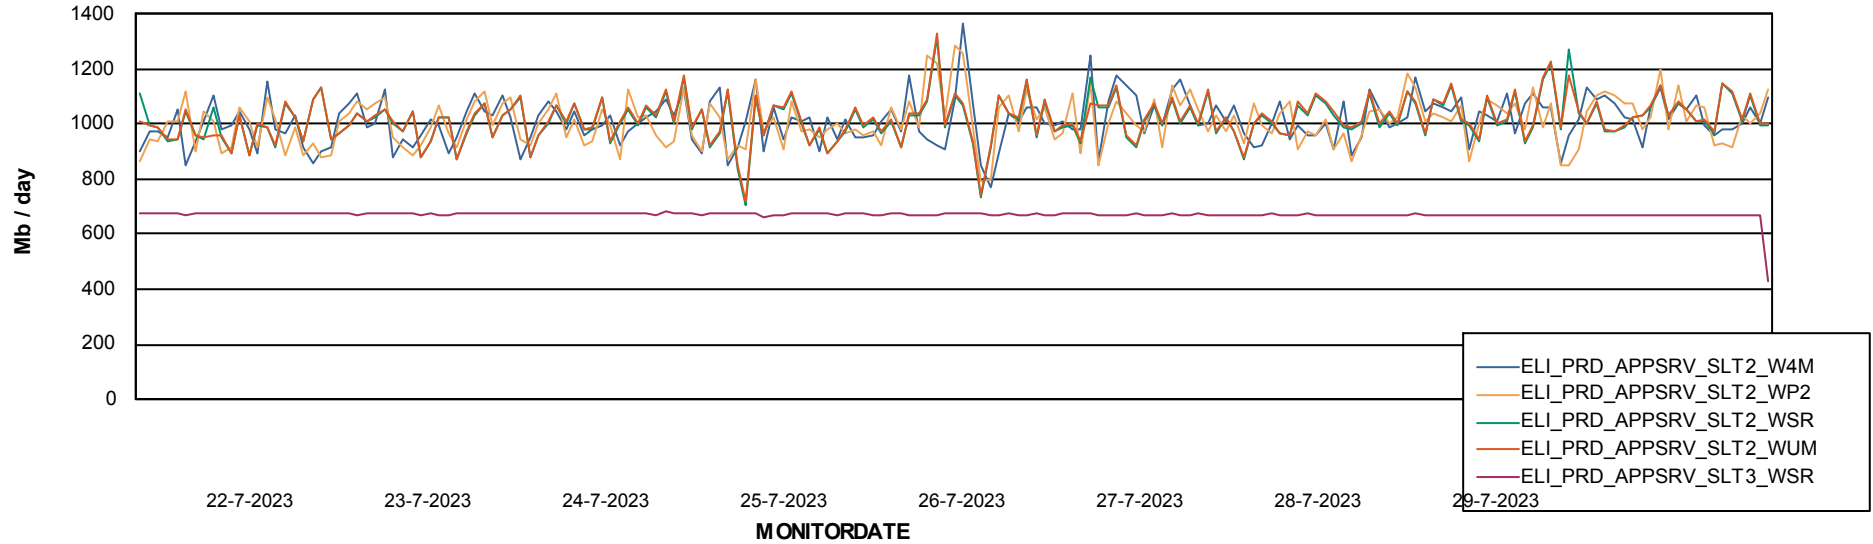

ABSSolute Application Server Services

Avg memory used per ABS Web component