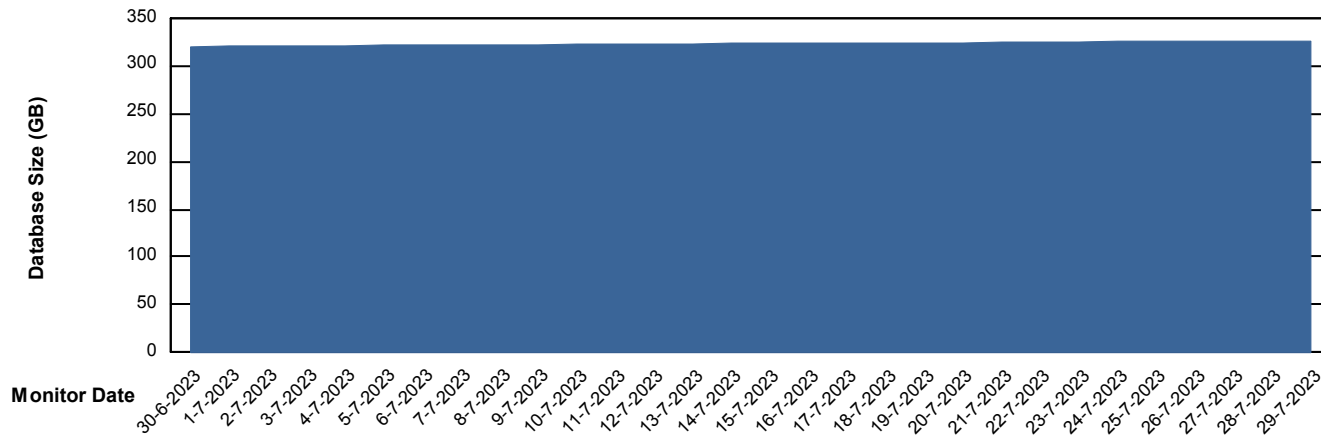

# Weekly SLA Customer Report

Customer ELI\_Production  
Database ID 62

DATABASE SIZE ELIDB\_BI

### Database growth over last month

DATABASE SIZE ELIDB\_Production

### Database growth over last month