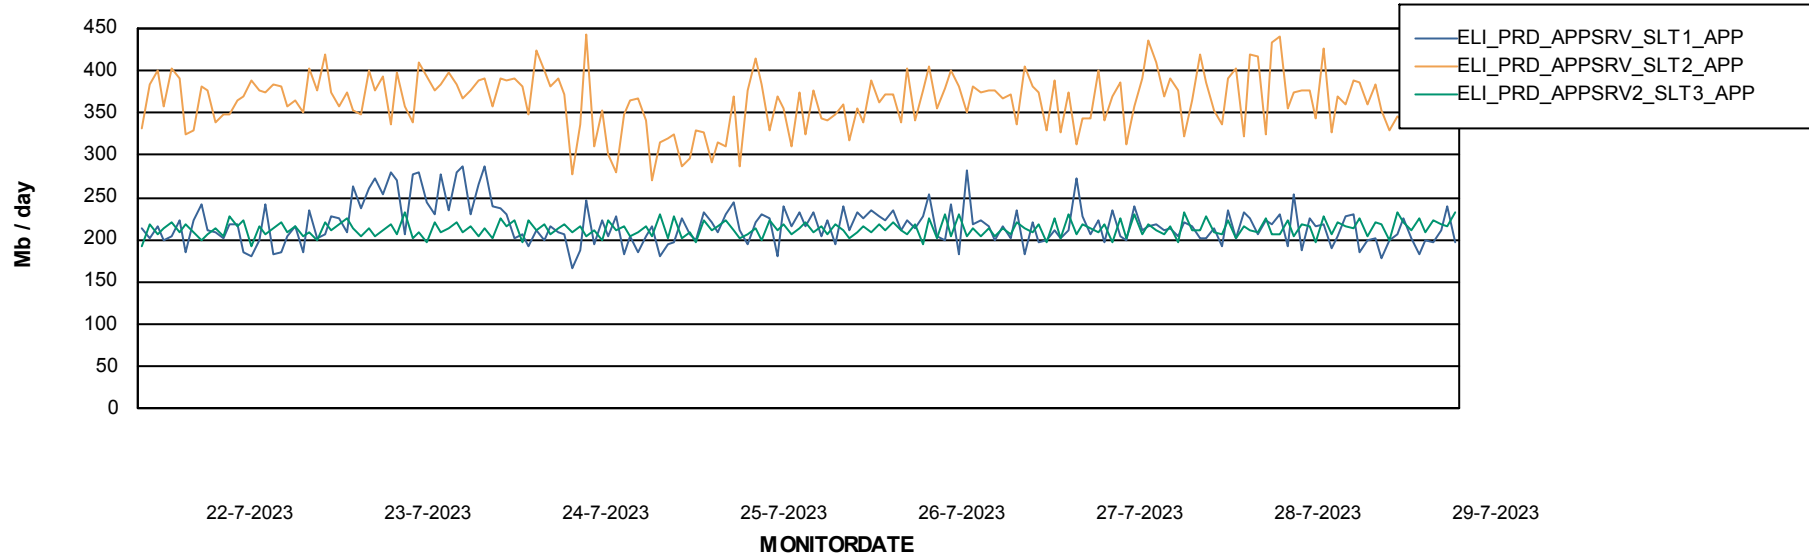

ABSSolute Application Server Services

Avg memory used per ABS Server Service