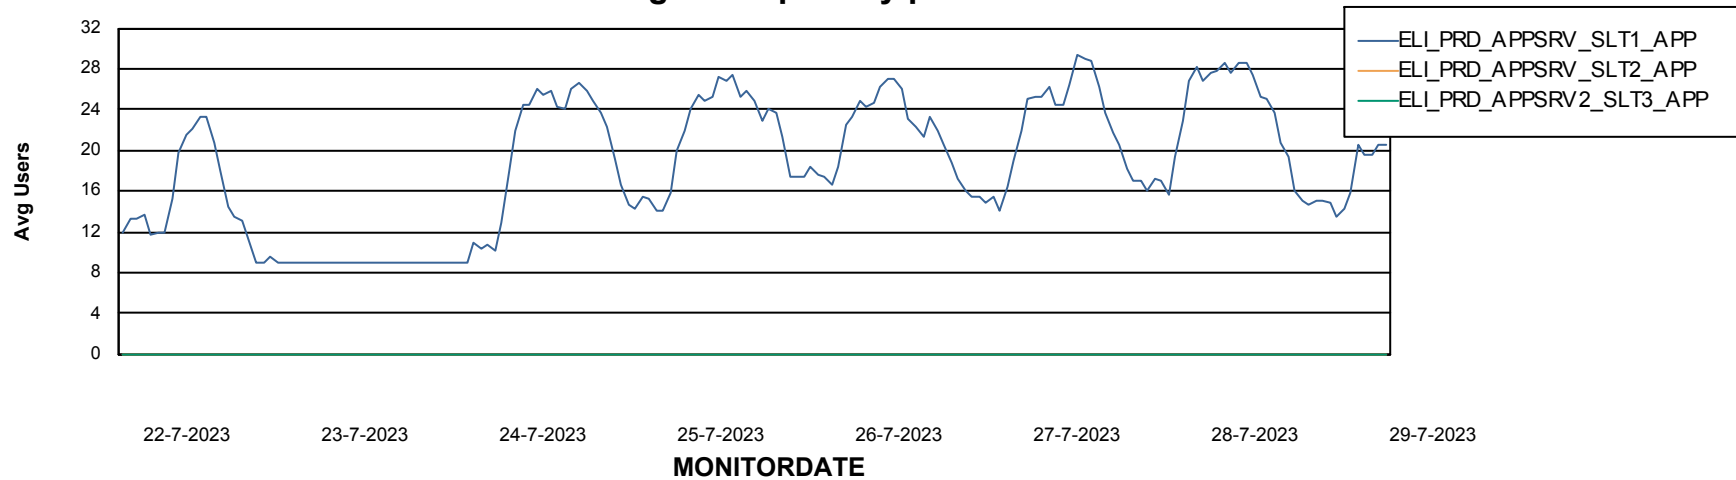

Avg users per day per ABS server