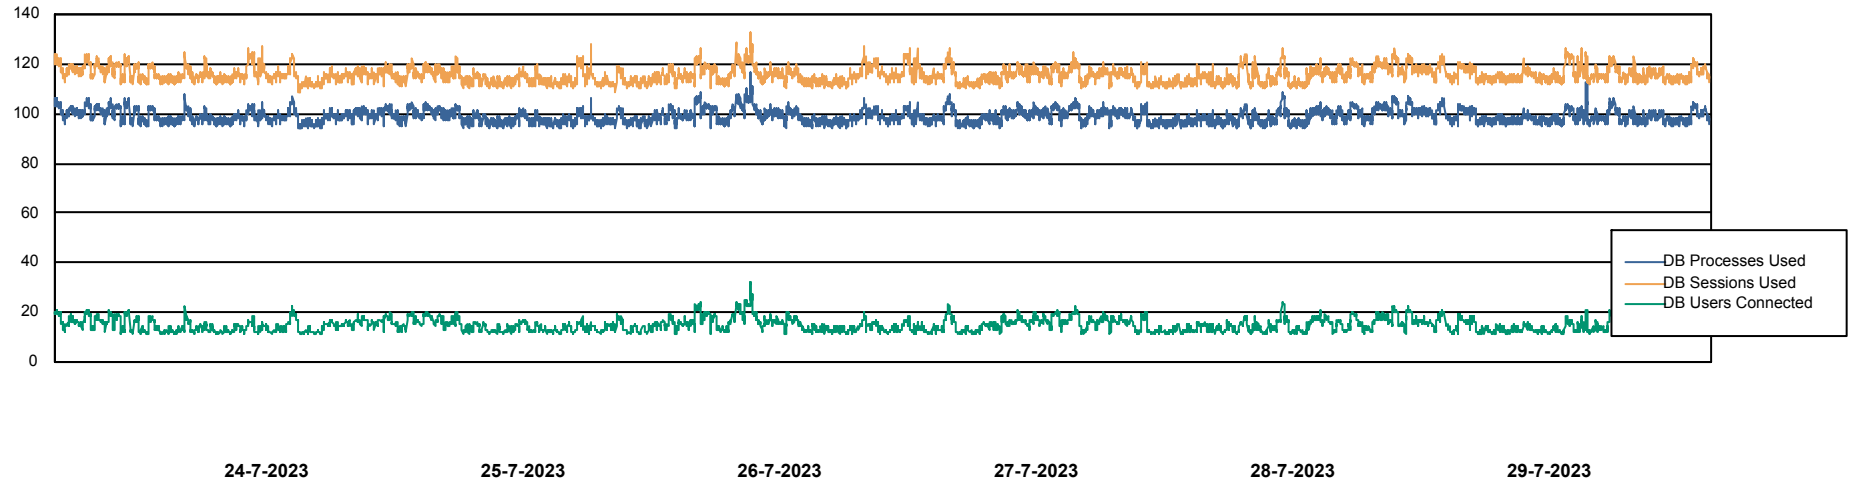

Database Performance ELIDB_BI