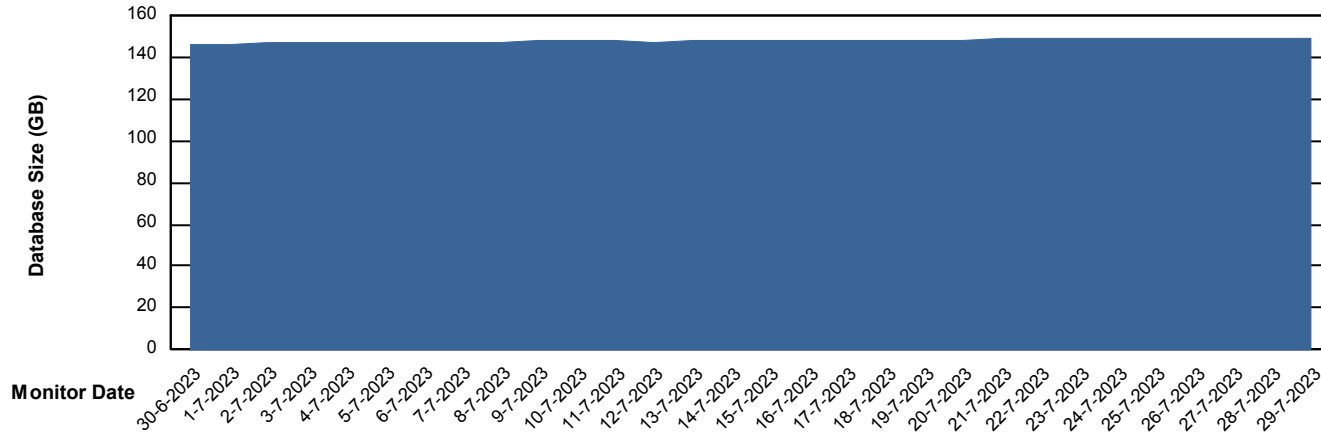

DATABASE SIZE ELIDB_BI

Database growth over last month