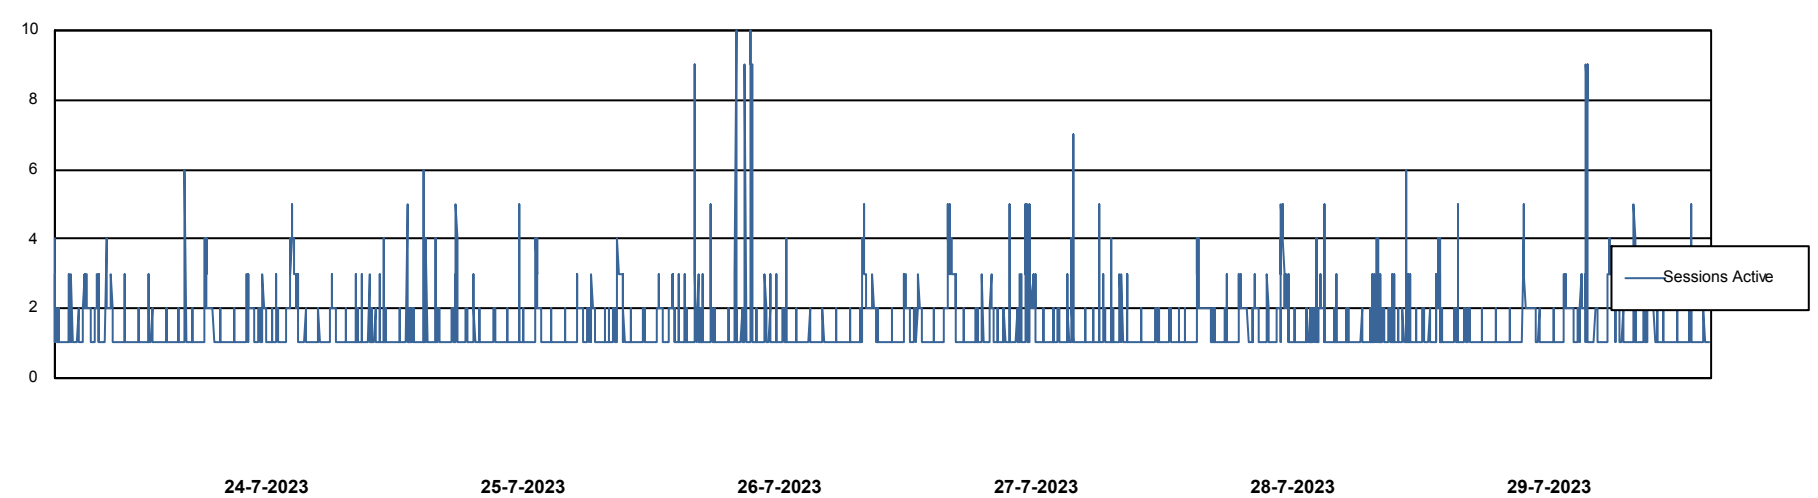

Database Performance ELIDB_BI