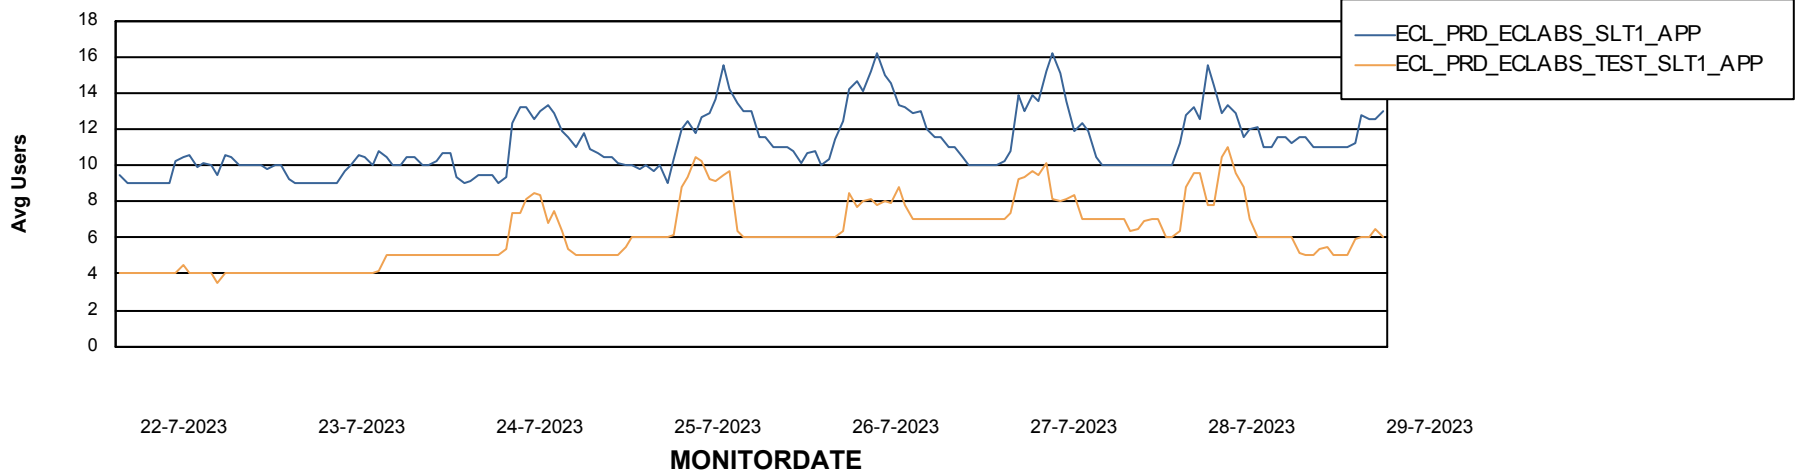

Avg users per day per ABS server