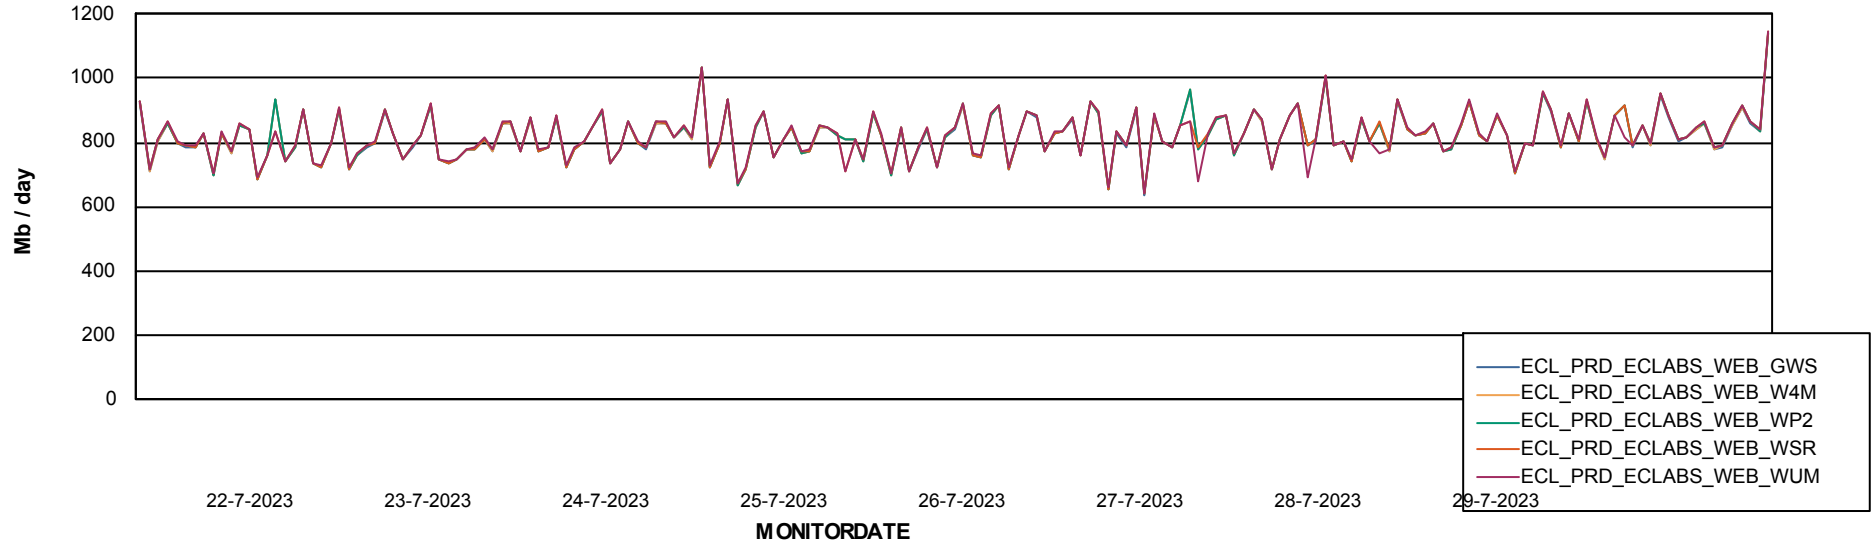

ABSSolute Web Component Services

Avg memory used per ABS Web component