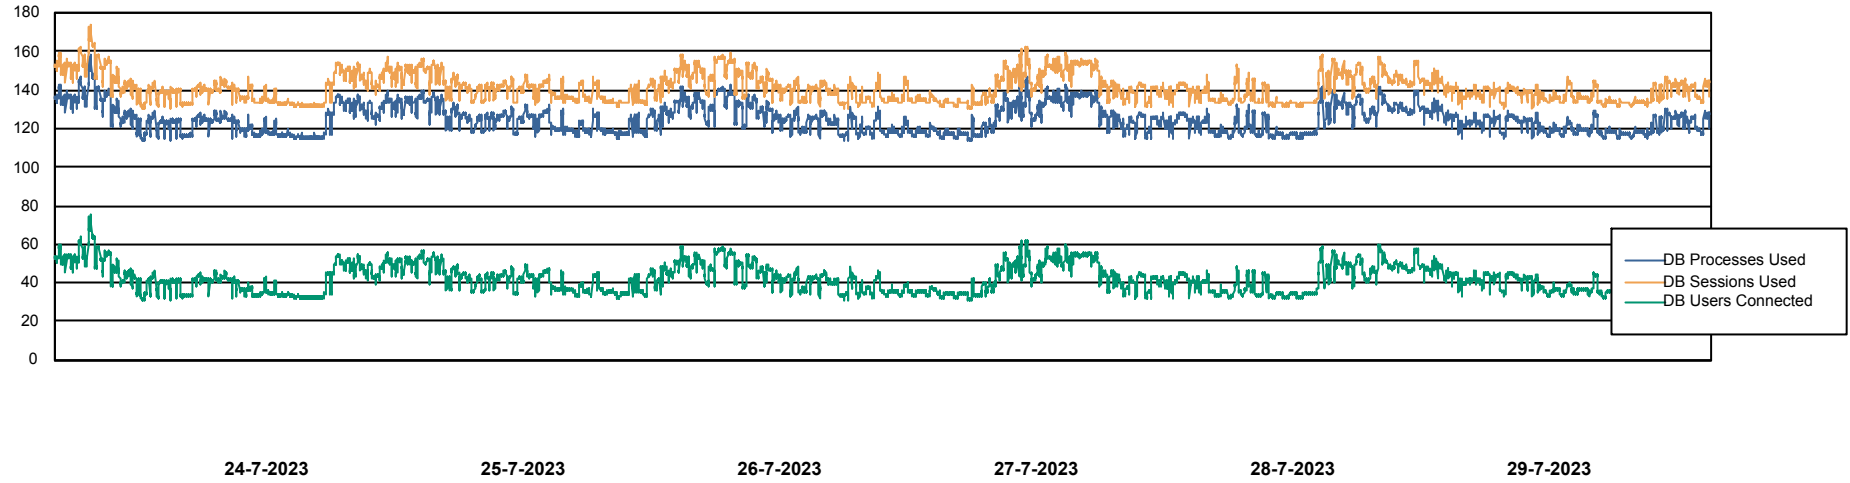

Weekly SLA Customer Report

Customer ECL_Production
Database ID 156

Harddisk Usage ECL_PRD_ECLABS-WEB

	Free disk space on C: (%)	Total disk space on C: (Gb)	Used disk space on C: (Gb)
29-7-2023	59	99	41
28-7-2023	59	99	41
27-7-2023	59	99	41
26-7-2023	59	99	41
25-7-2023	59	99	40
24-7-2023	60	99	40
23-7-2023	60	99	39

Weekly SLA Customer Report

Customer ECL_Production
Database ID 156

Database Performance ECL_PRD_ECLABS_DB_Production

Weekly SLA Customer Report

Customer ECL_Production
Database ID 156

Database Performance ECL_TEST_ECLABS-TEST_DB_STB (ECL_Standby DB)