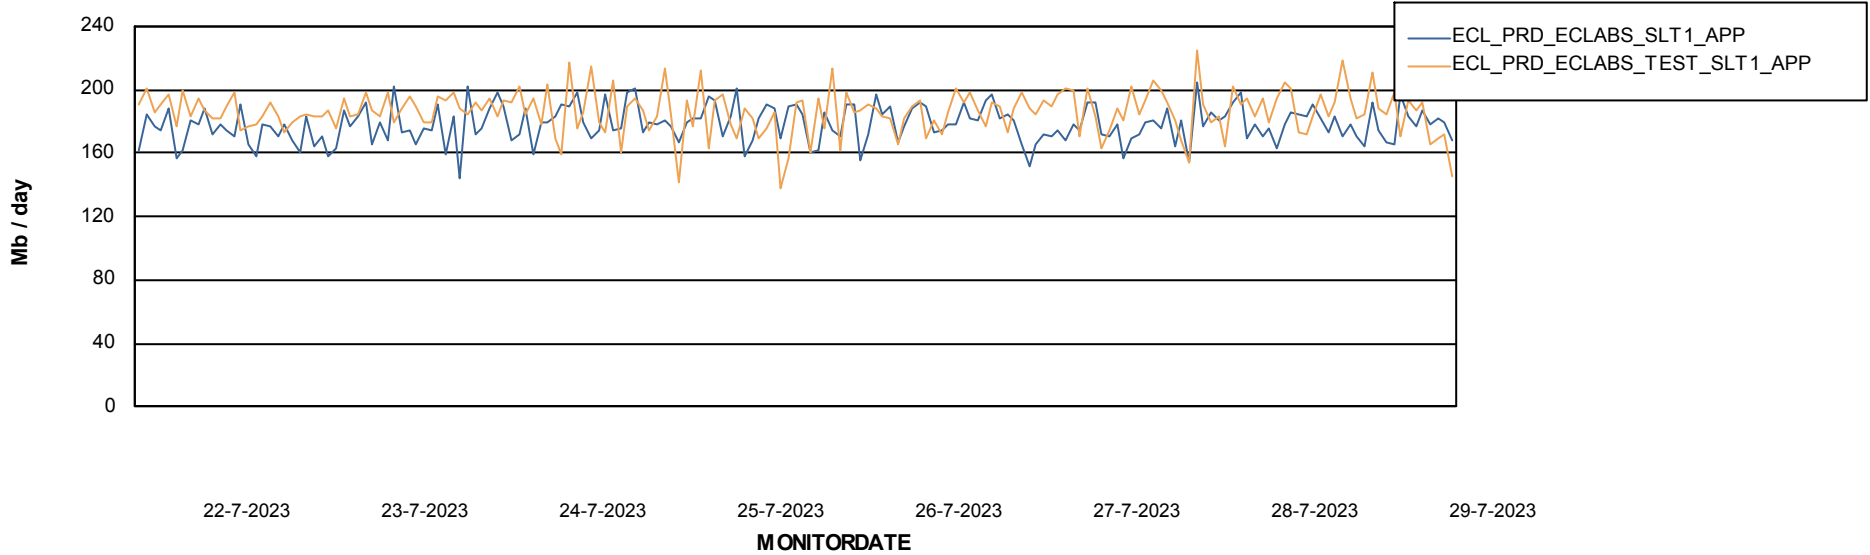

ABSSolute Application Server Services

Avg memory used per ABS Server Service