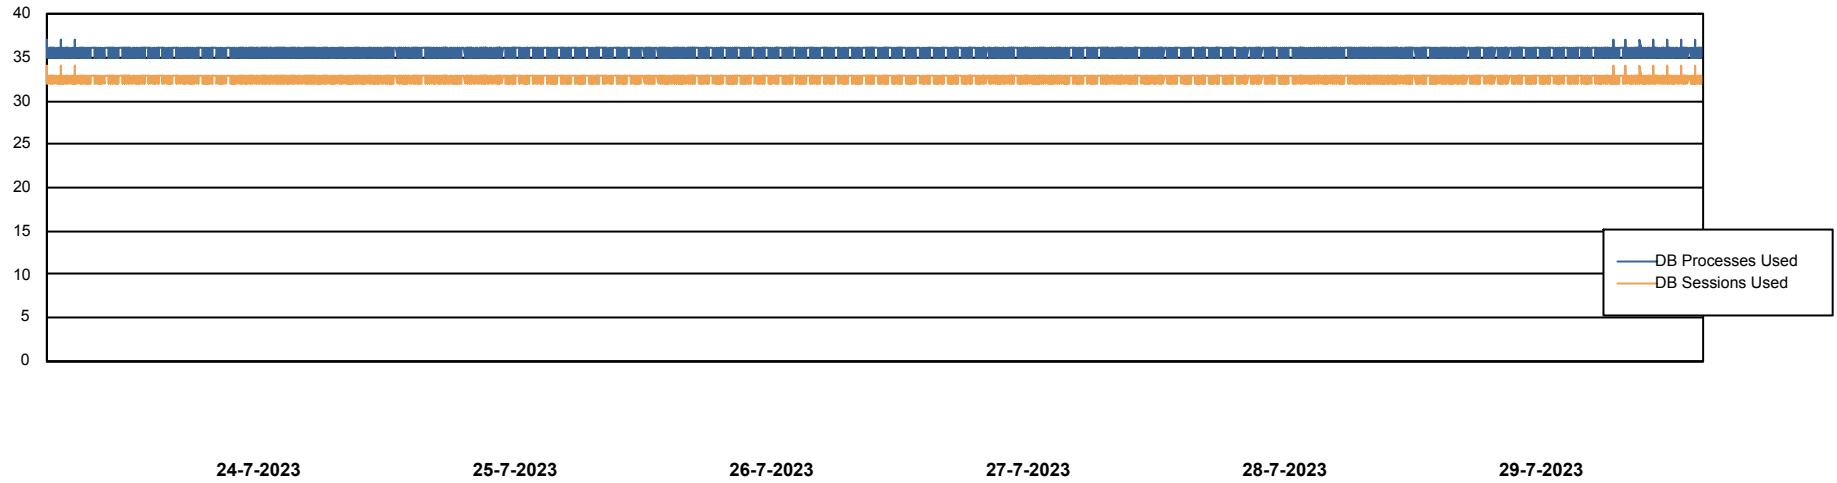

Weekly SLA Customer Report

Customer ECL_Production
Database ID 156

Database Performance ECL_PRD_ECLABS_DB_Production

Weekly SLA Customer Report

Customer ECL_Production
Database ID 156

Database Performance ECL_TEST_ECLABS-TEST_DB_STB (ECL_Standby DB)

DB Processes Max 1,000

Weekly SLA Customer Report

Customer ECL_Production
 Database ID 156

DATABASE SIZE ECL_PRD_ECLABS_DB_Production

Database growth over last month

Database Tablespace ECL_PRD_ECLABS_DB_Production