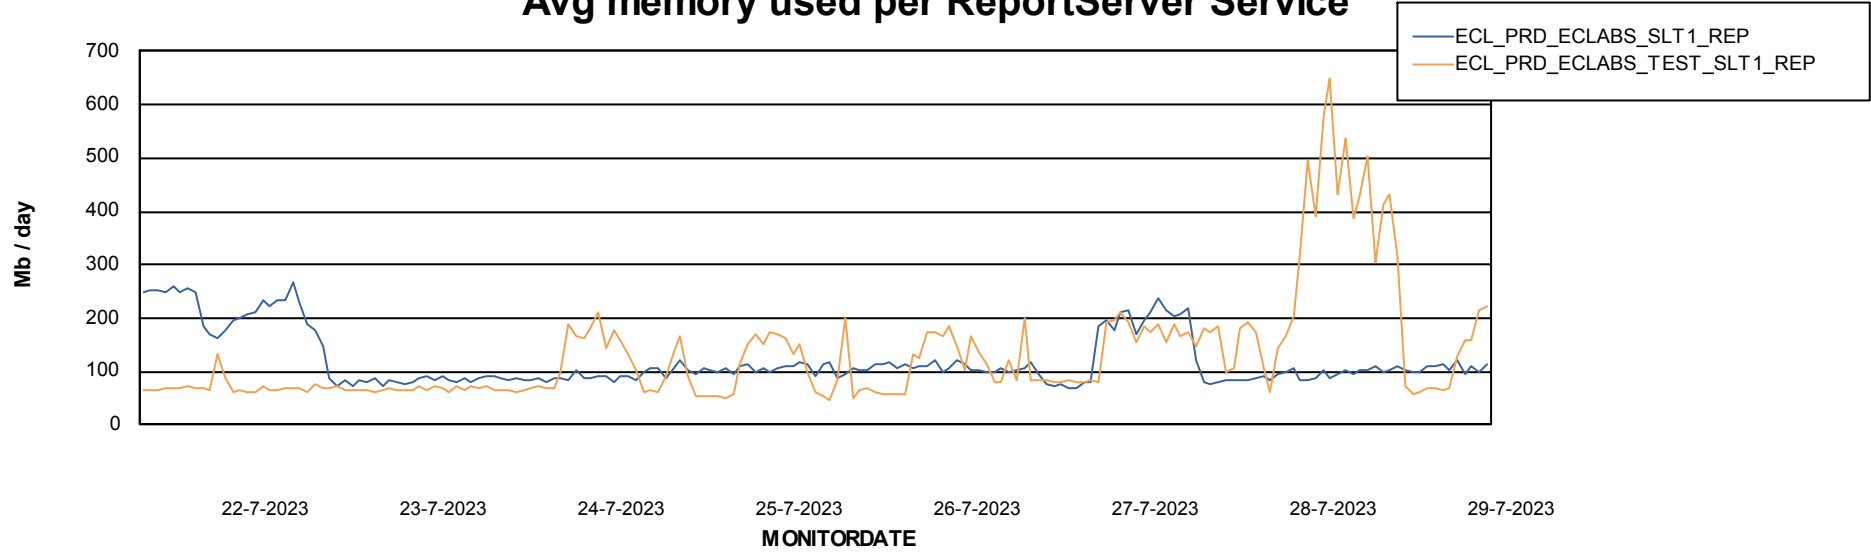

Avg memory used per ABS Server Service

Avg users per day per ABS server

Weekly SLA Customer Report

Customer ECL_Production
Database ID 156

ABSSolute Application ReportServer Services

Avg memory used per ReportServer Service