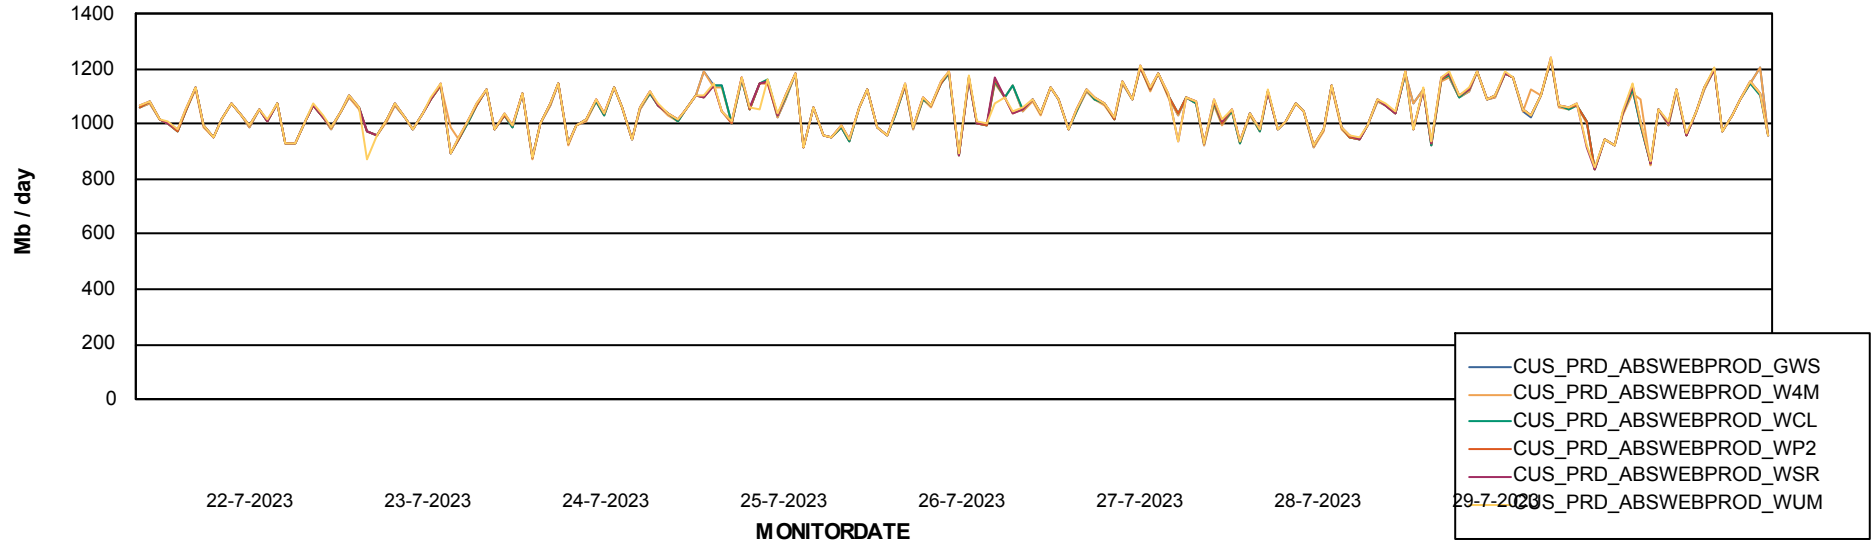

Avg memory used per ReportServer Service

Weekly SLA Customer Report

Customer CUS_Production (24/7)
Database ID 131

ABSSolute Web Component Services

Avg memory used per ABS Web component

Weekly SLA Customer Report