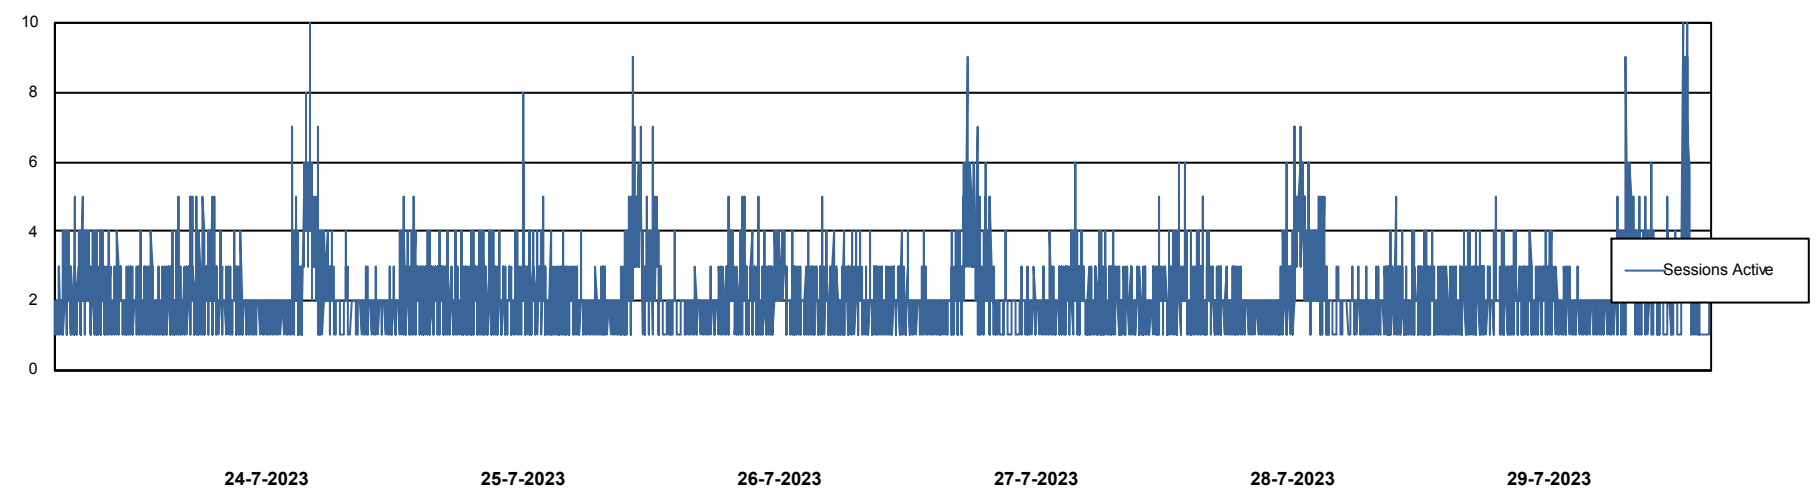

Weekly SLA Customer Report

Customer CUS_Production (24/7)
 Database ID 131

Harddisk Usage CUS_PRD_ABSWEBPROD

	Free disk space on C: (%)	Total disk space on C: (Gb)	Used disk space on C: (Gb)
29-7-2023	90	199	20
28-7-2023	90	199	20
27-7-2023	90	199	20
26-7-2023	90	199	20
25-7-2023	90	199	20
24-7-2023	90	199	20
23-7-2023	90	199	20

Weekly SLA Customer Report

Customer CUS_Production (24/7)
Database ID 131

Database Performance CUS_ProdDB_Primary

Weekly SLA Customer Report

Customer CUS_Production (24/7)
Database ID 131

Database Performance CUS_ProdDB_Standby