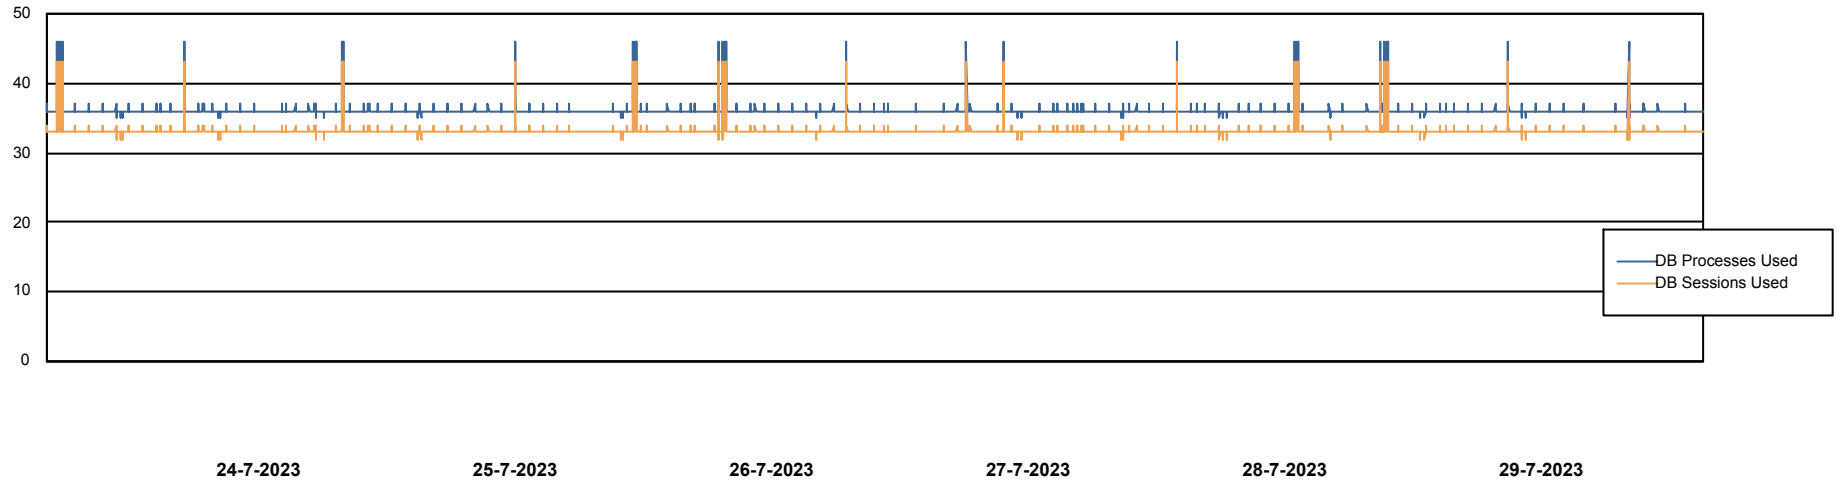

Database Performance CUS_ProdDB_Standby

DB Processes Max 1,000