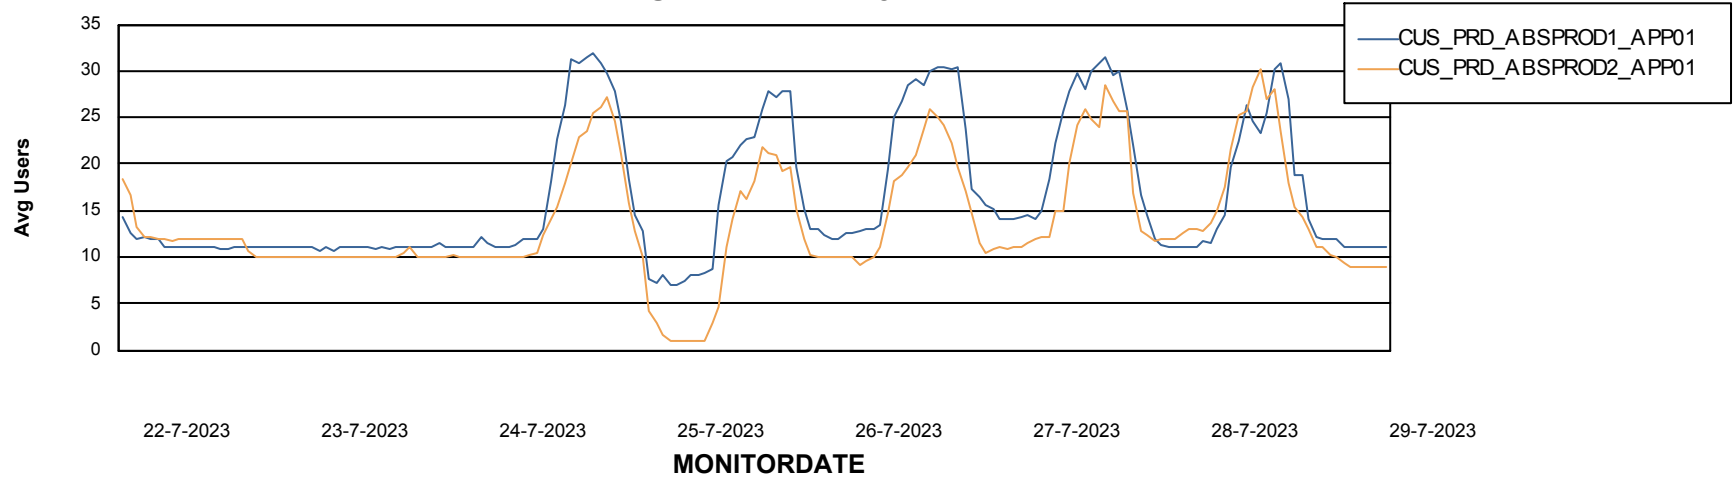

Avg users per day per ABS server