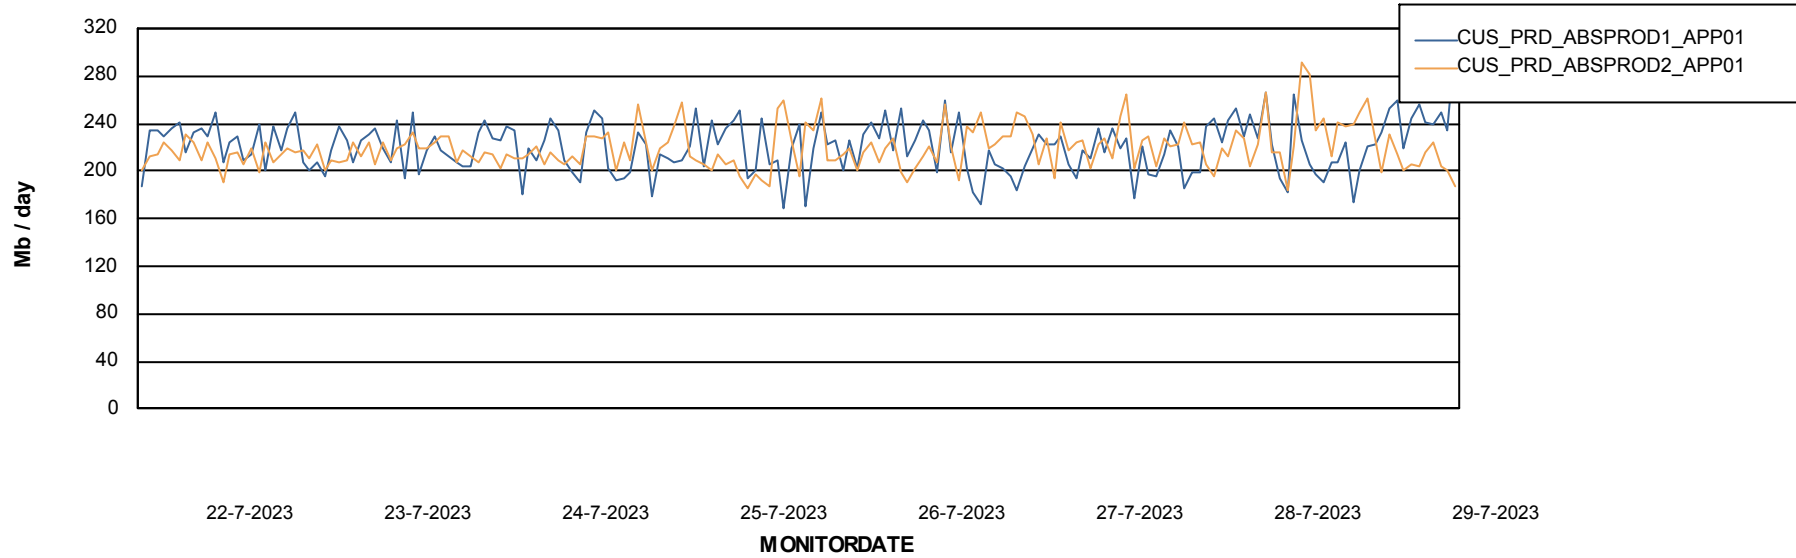

ABSSolute Application Server Services

Avg memory used per ABS Server Service