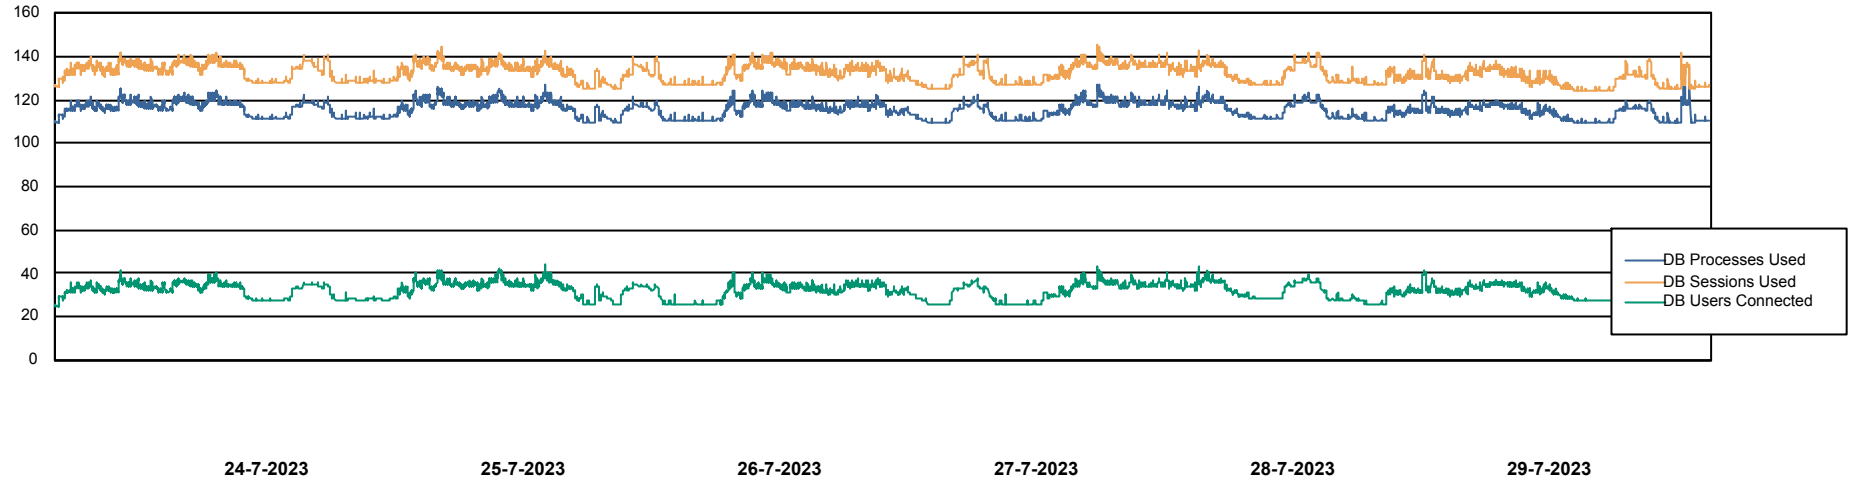

Weekly SLA Customer Report

Customer CUS_Production (24/7)
 Database ID 131

Harddisk Usage CUS_PRD_ABSWEBPROD

	Free disk space on C: (%)	Total disk space on C: (Gb)	Used disk space on C: (Gb)
29-7-2023	90	199	20
28-7-2023	90	199	20
27-7-2023	90	199	20
26-7-2023	90	199	20
25-7-2023	90	199	20
24-7-2023	90	199	20
23-7-2023	90	199	20

Weekly SLA Customer Report

Customer CUS_Production (24/7)
Database ID 131

Database Performance CUS_ProdDB_Primary

Weekly SLA Customer Report

Customer CUS_Production (24/7)
Database ID 131

Database Performance CUS_ProdDB_Standby