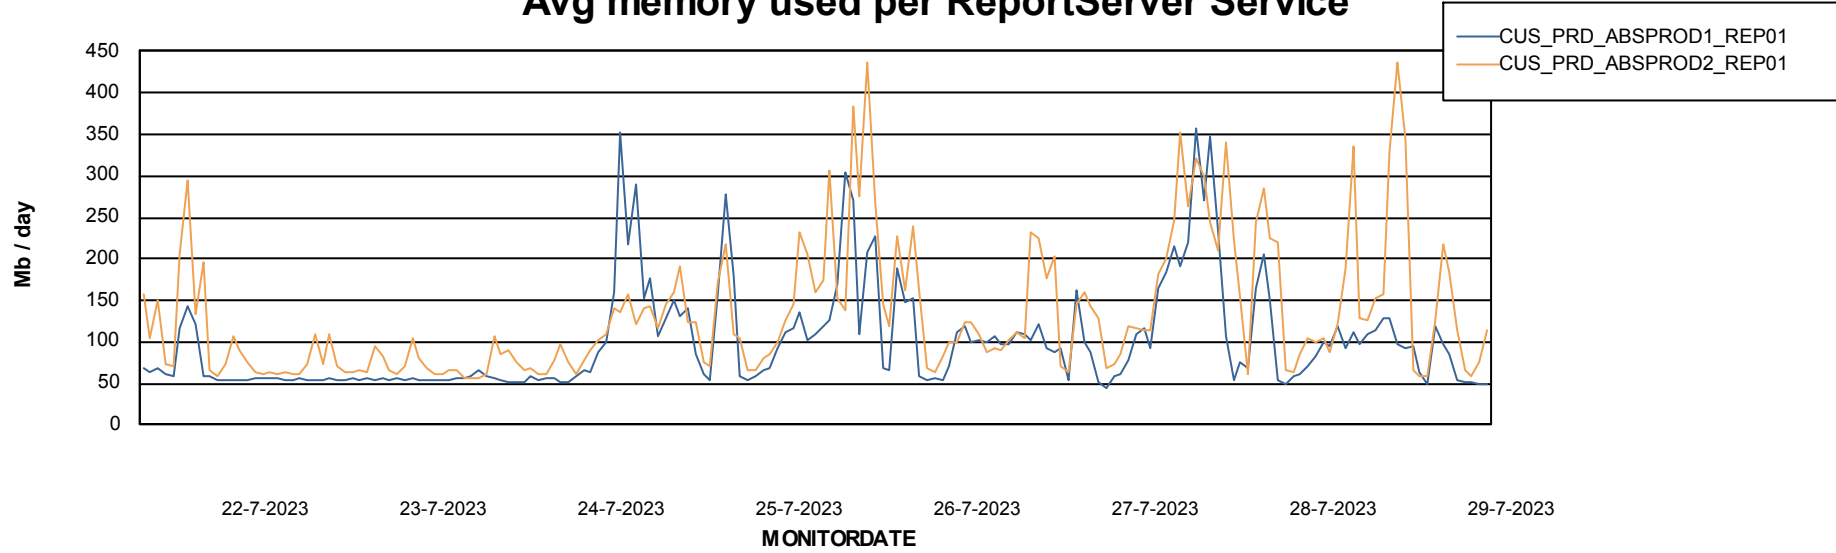

ABSSolute Application ReportServer Services

Avg memory used per ReportServer Service