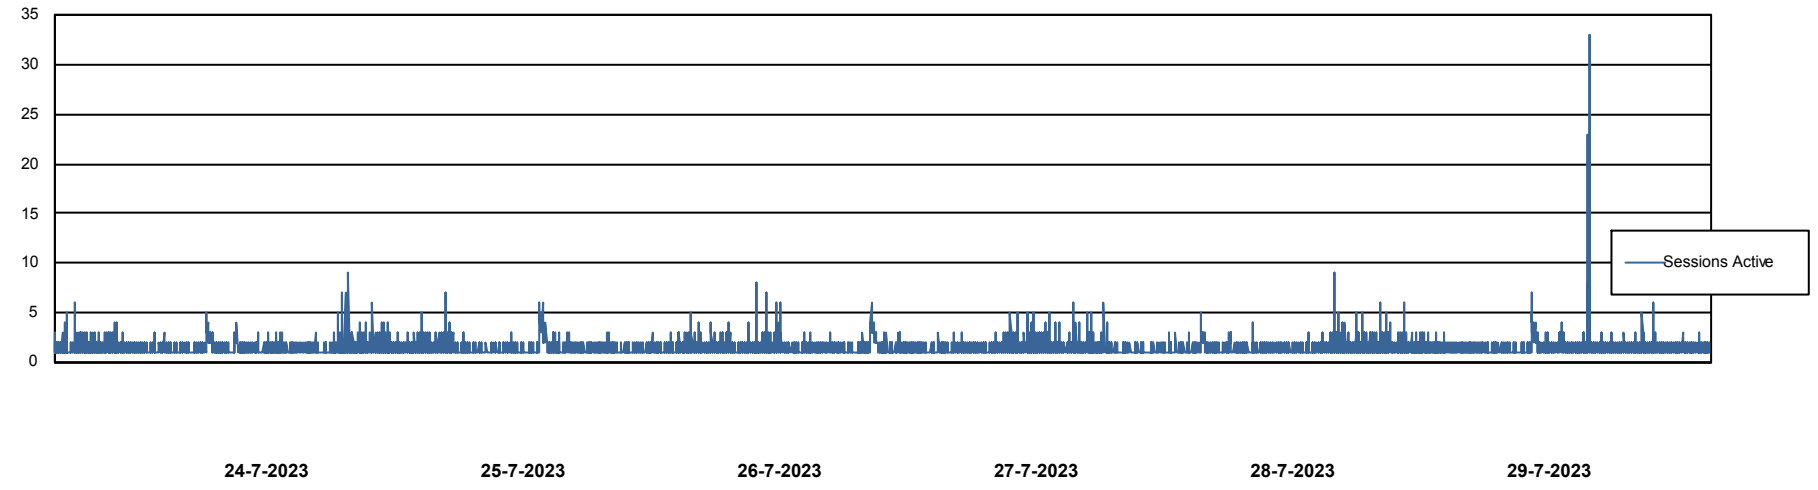

Database Performance CLODB_PRD_CLO-ORA01