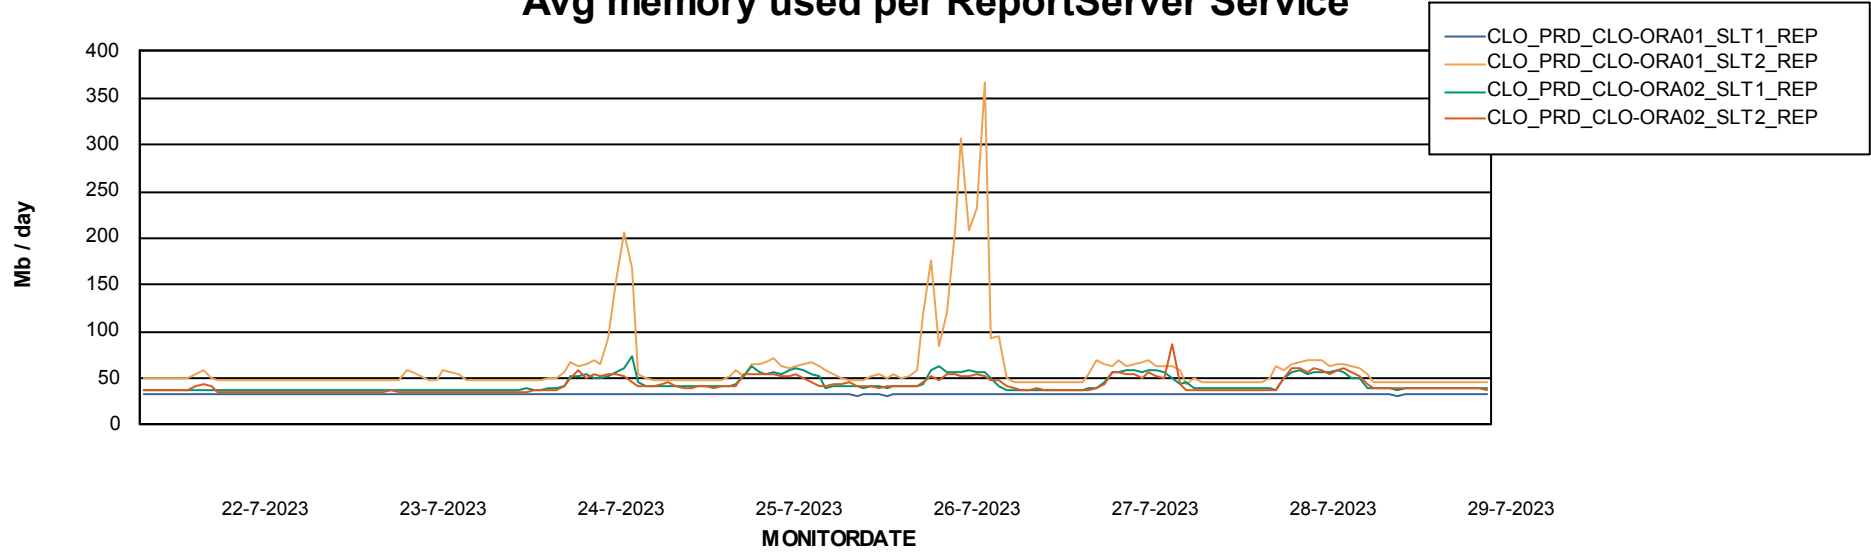

Avg users per day per ABS server

Weekly SLA Customer Report

Customer CLO Production
Database ID 38

ABSSolute Application ReportServer Services

Avg memory used per ReportServer Service

Weekly SLA Customer Report