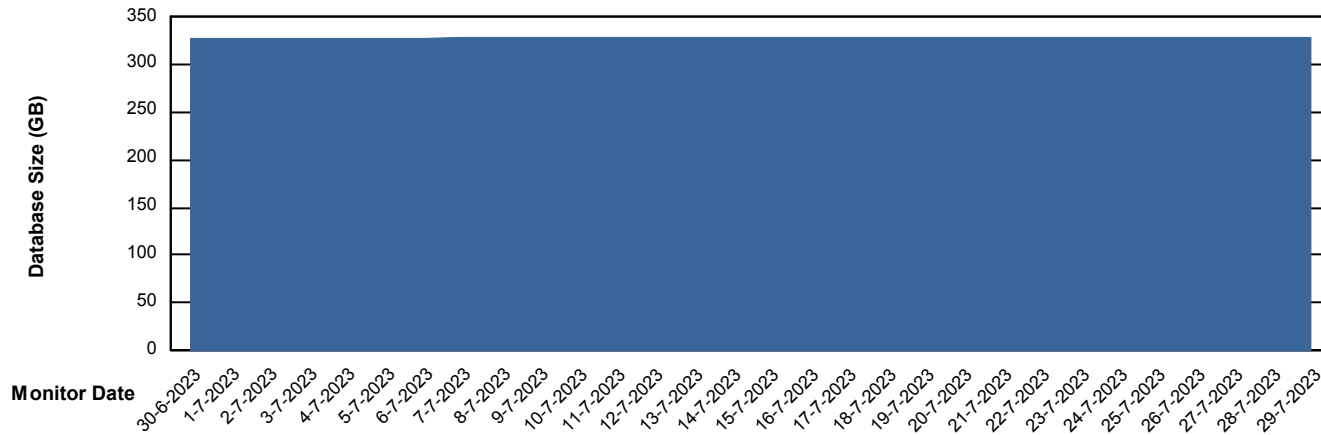

DATABASE SIZE CLODB_PRD_CLO-ORA01

Database growth over last month