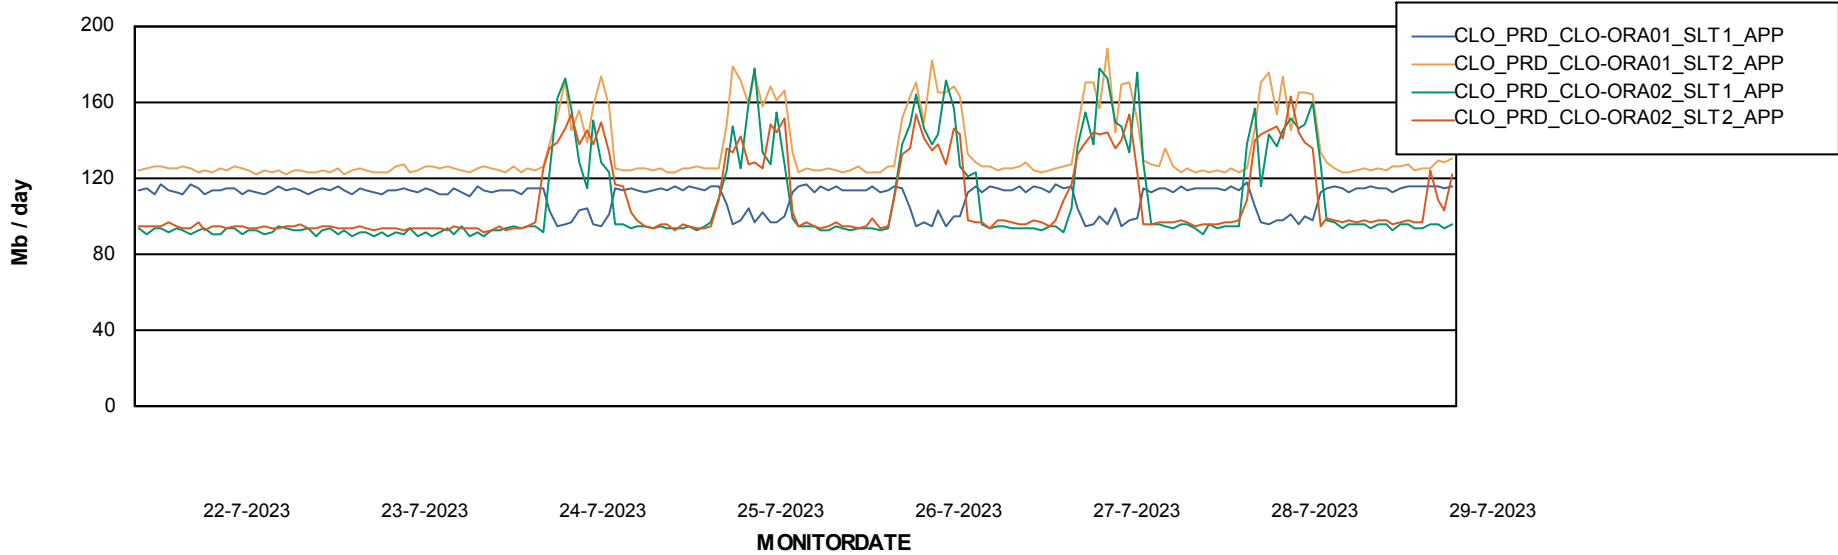

Standby Database Health CLO Production

Recovery lag for last 7 days

Weekly SLA Customer Report

Customer CLO Production
Database ID 38

ABSSolute Application Server Services

Avg memory used per ABS Server Service