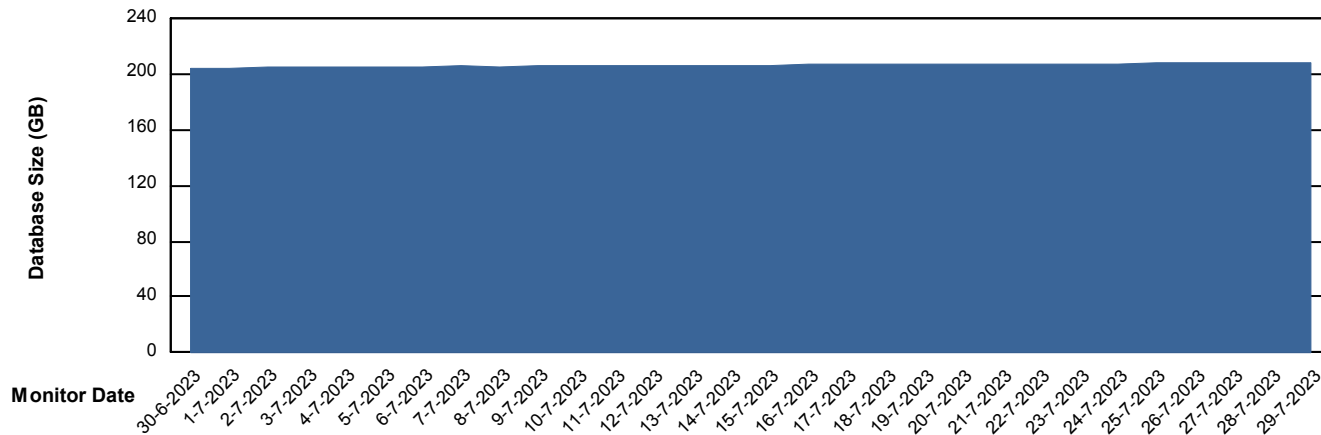

DATABASE SIZE BNLDB_Production_New

Database growth over last month