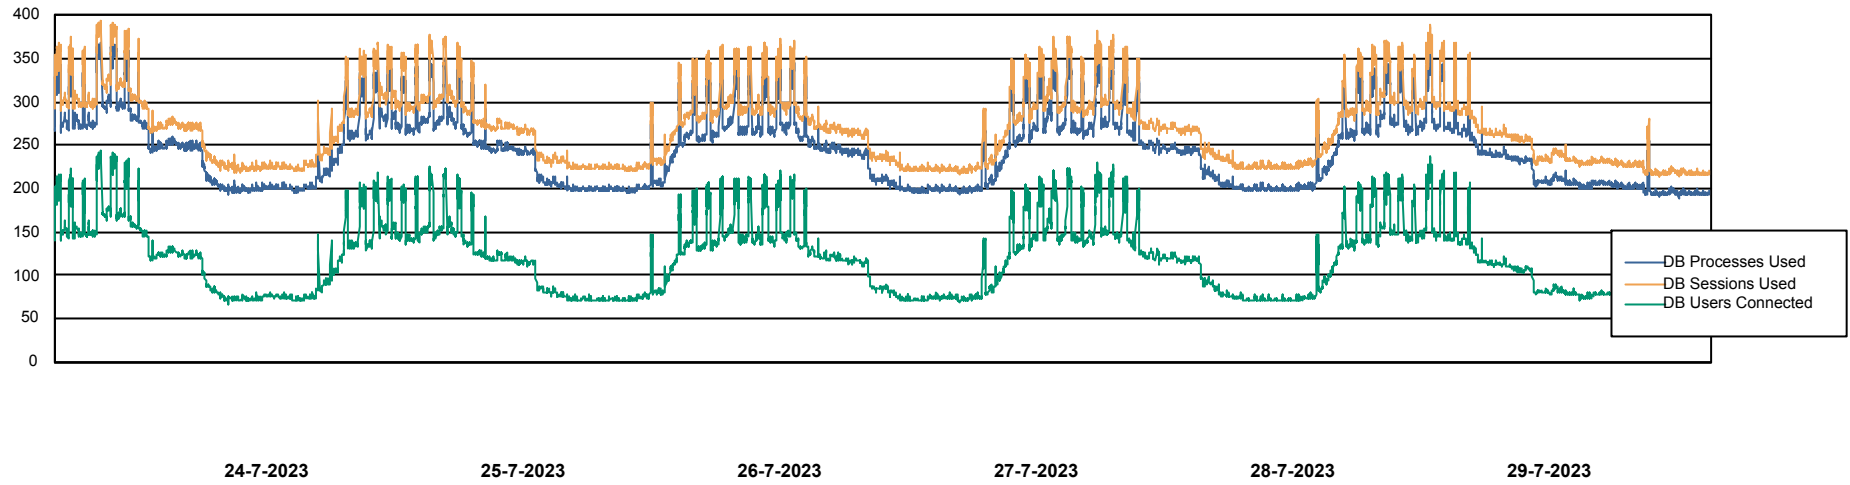

Weekly SLA Customer Report

Customer BNL_Production
Database ID 83

Database Performance BNL_EMCC

Weekly SLA Customer Report

Customer BNL_Production
Database ID 83

Database Performance BNLDB_Production_New

Weekly SLA Customer Report

Customer BNL_Production
Database ID 83

Database Performance BNLDB_Standby

Weekly SLA Customer Report

Customer BNL_Production
Database ID 83

DATABASE SIZE BNL_EMCC

Database growth over last month

DATABASE SIZE BNLDB_Production_New