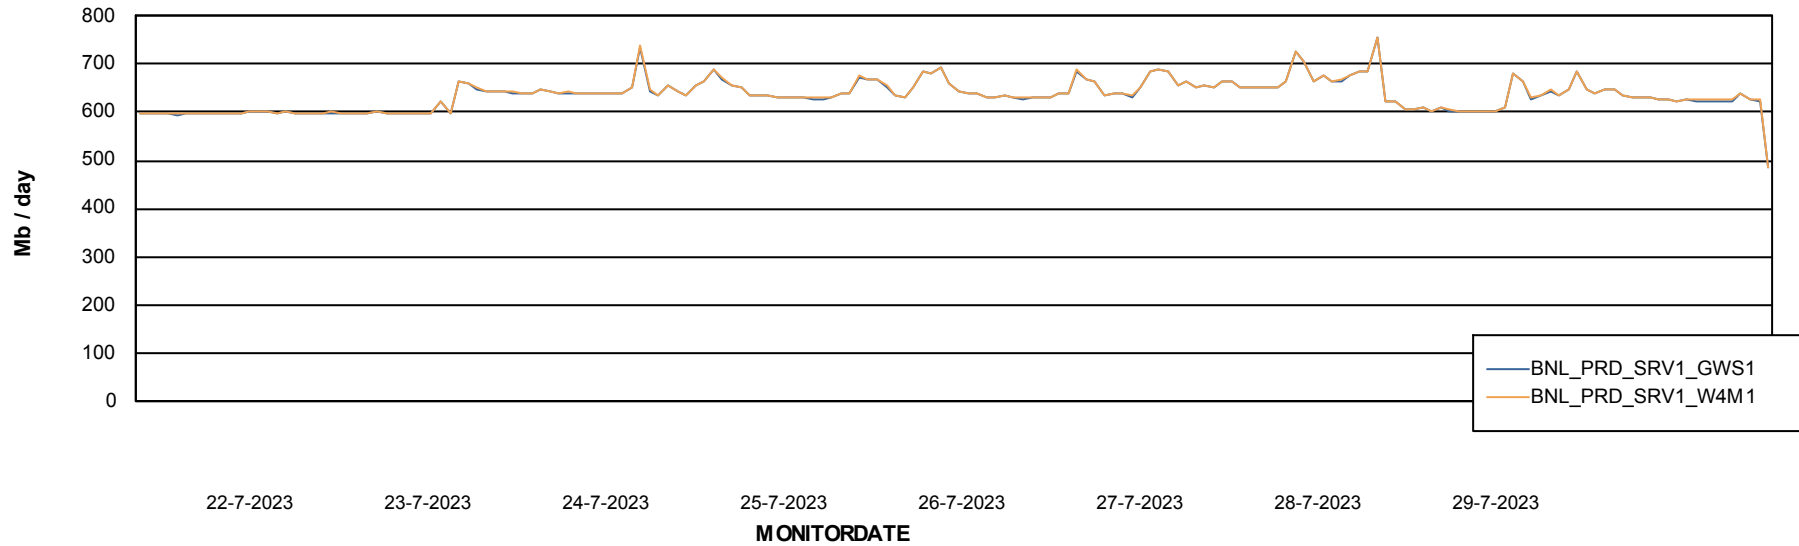

ABSSolute Web Component Services

Avg memory used per ABS Web component