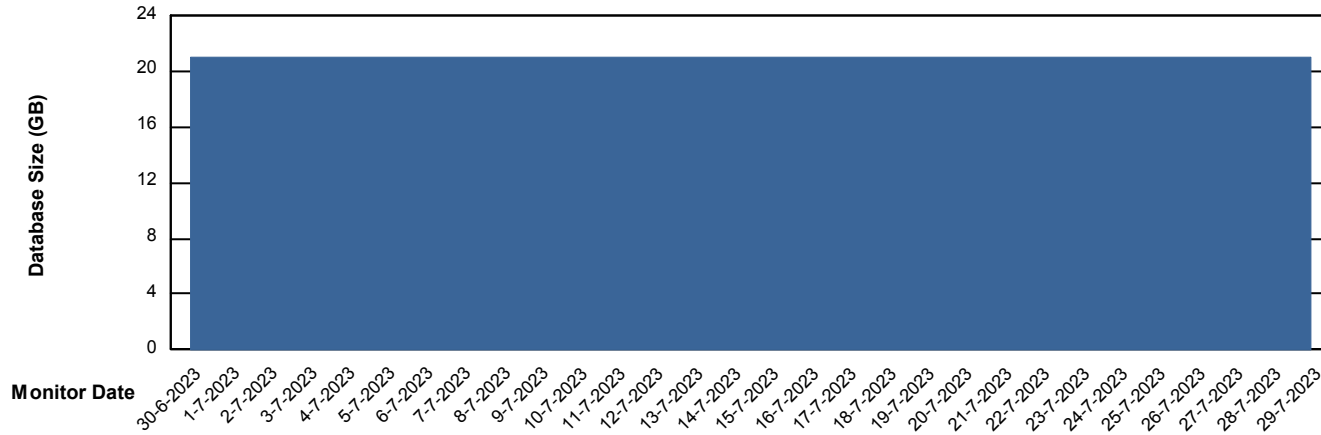

Weekly SLA Customer Report

Customer BNL_Production
Database ID 83

Database Performance BNL_EMCC

Weekly SLA Customer Report

Customer BNL_Production
Database ID 83

Database Performance BNLDB_Production_New

Weekly SLA Customer Report

Customer BNL_Production
Database ID 83

Database Performance BNLDB_Standby

Weekly SLA Customer Report

Customer BNL_Production
Database ID 83

DATABASE SIZE BNL_EMCC

Database growth over last month

DATABASE SIZE BNLDB_Production_New

Database growth over last month

Weekly SLA Customer Report

Customer BNL_Production
 Database ID 83

Database Tablespace BNLDB_Production_New

Date	Tablespace Name	Filesize (Gb)	Usedsize (Gb)	Percentage free
29-7-2023	ABSDATA	105	65	38
	INDX	200	134	33
28-7-2023	ABSDATA	105	65	38
	INDX	200	134	33
27-7-2023	ABSDATA	105	65	38
	INDX	200	134	33
26-7-2023	ABSDATA	105	65	38
	INDX	200	133	33
25-7-2023	ABSDATA	105	65	38
	INDX	200	133	33
24-7-2023	ABSDATA	105	65	38
	INDX	200	133	33
23-7-2023	ABSDATA	105	65	38
	INDX	200	133	34