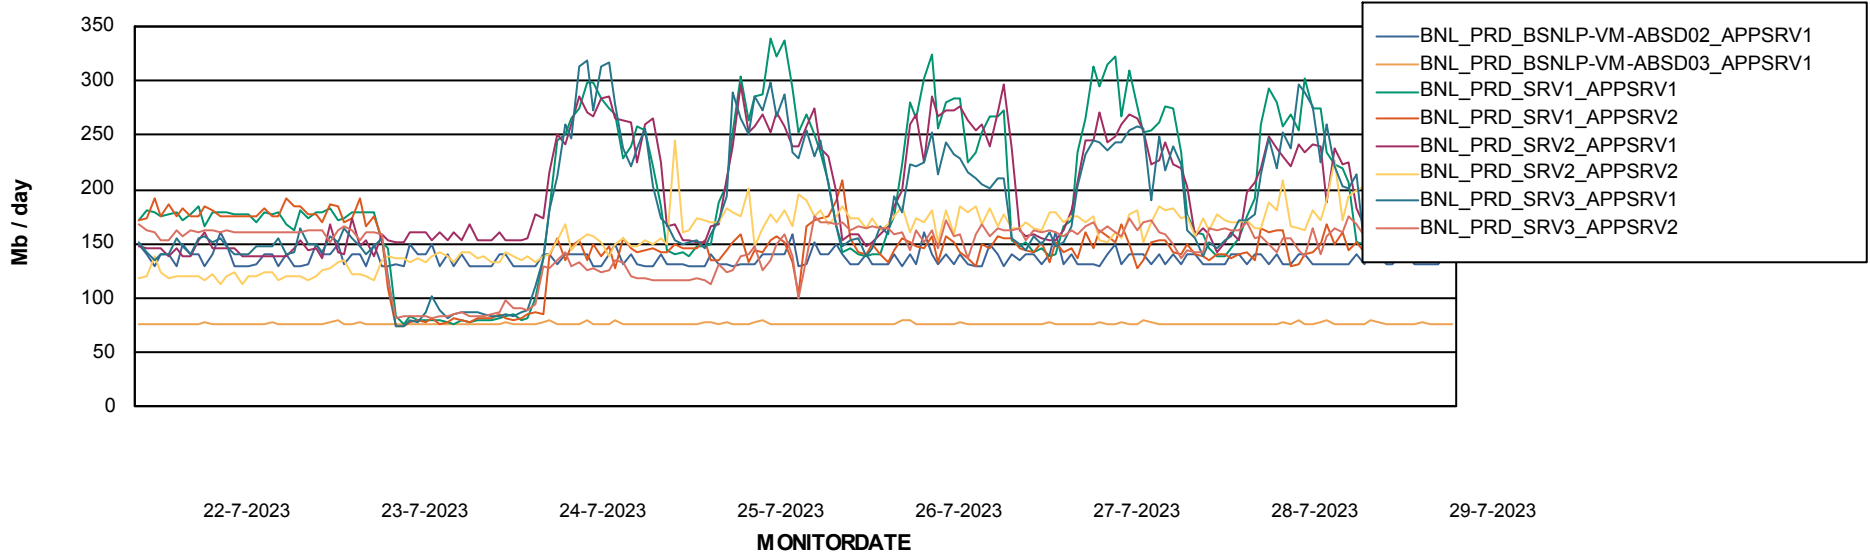

Database growth over last month

Weekly SLA Customer Report

Customer BNL_Production
 Database ID 83

Database Tablespace BNLDB_Production_New

Date	Tablespace Name	Filesize (Gb)	Usedsize (Gb)	Percentage free
29-7-2023	ABSDATA	105	65	38
	INDX	200	134	33
28-7-2023	ABSDATA	105	65	38
	INDX	200	134	33
27-7-2023	ABSDATA	105	65	38
	INDX	200	134	33
26-7-2023	ABSDATA	105	65	38
	INDX	200	133	33
25-7-2023	ABSDATA	105	65	38
	INDX	200	133	33
24-7-2023	ABSDATA	105	65	38
	INDX	200	133	33
23-7-2023	ABSDATA	105	65	38
	INDX	200	133	34

Standby Database Health BNL_Production

Recovery lag for last 7 days

Weekly SLA Customer Report

Customer BNL_Production
Database ID 83

ABSSolute Application Server Services

Avg memory used per ABS Server Service

Avg users per day per ABS server

Weekly SLA Customer Report

Customer BNL_Production
Database ID 83

ABSolute Web Component Services

Avg memory used per ReportServer Service

Weekly SLA Customer Report

Customer BNL_Production
Database ID 83