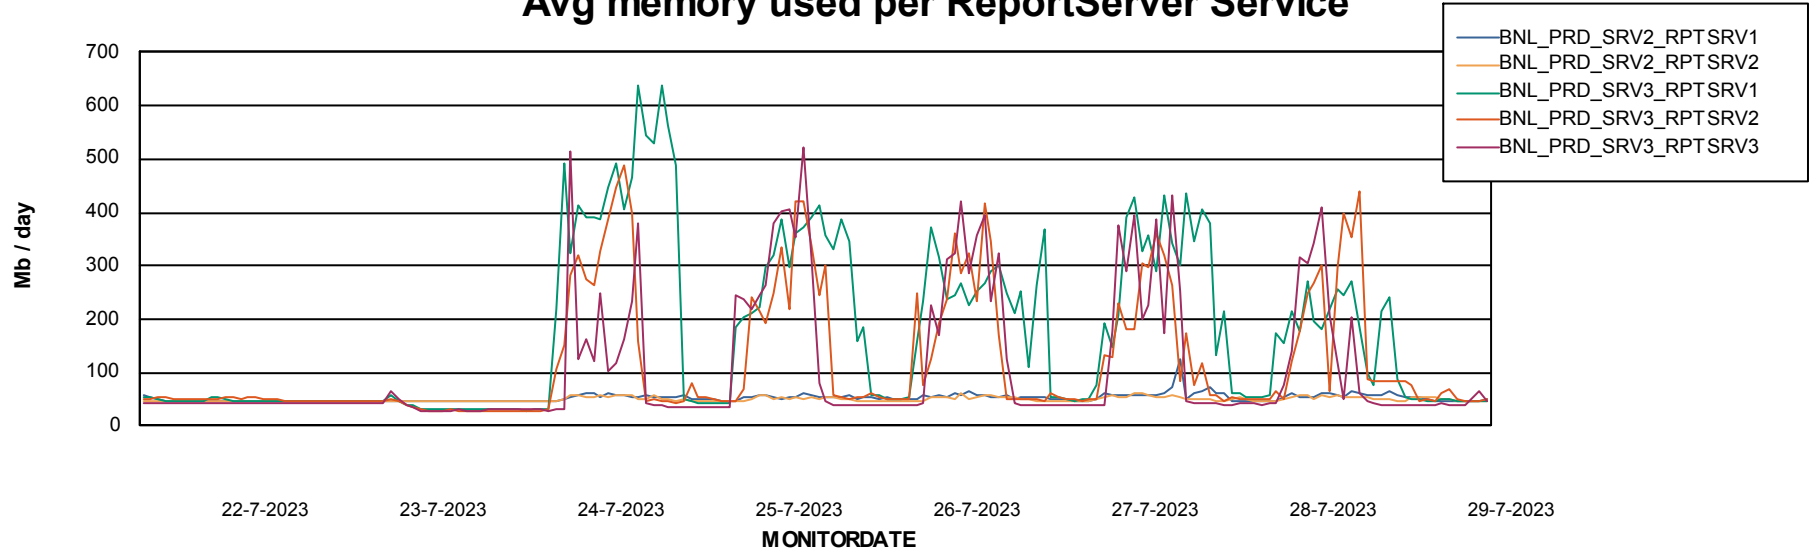

Avg users per day per ABS server

Weekly SLA Customer Report

Customer BNL_Production
Database ID 83

ABSolute Web Component Services

Avg memory used per ReportServer Service

Weekly SLA Customer Report

Customer BNL_Production
Database ID 83