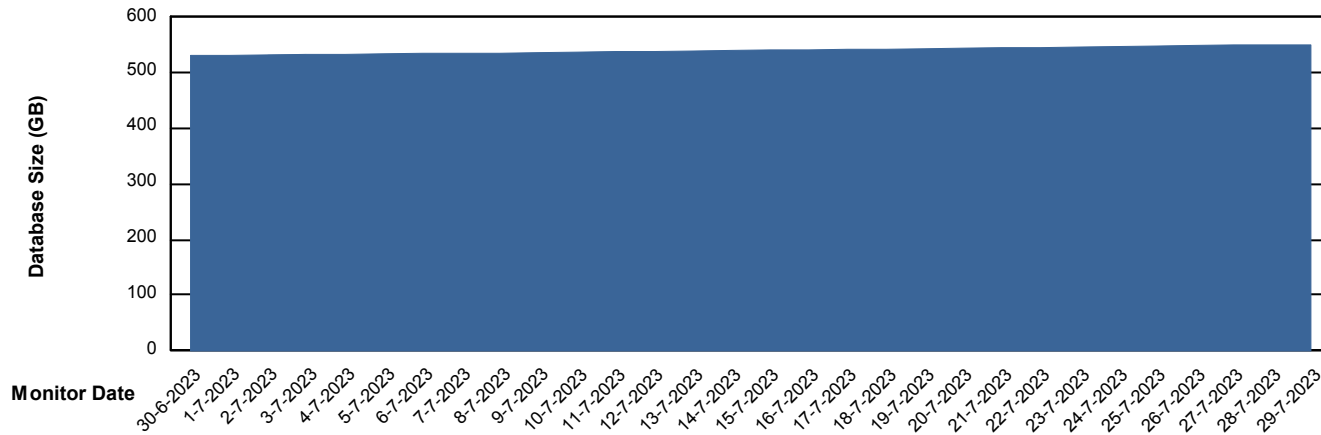

DATABASE SIZE BGG_PRD_DEDC-DB07_DB_Production

Database growth over last month