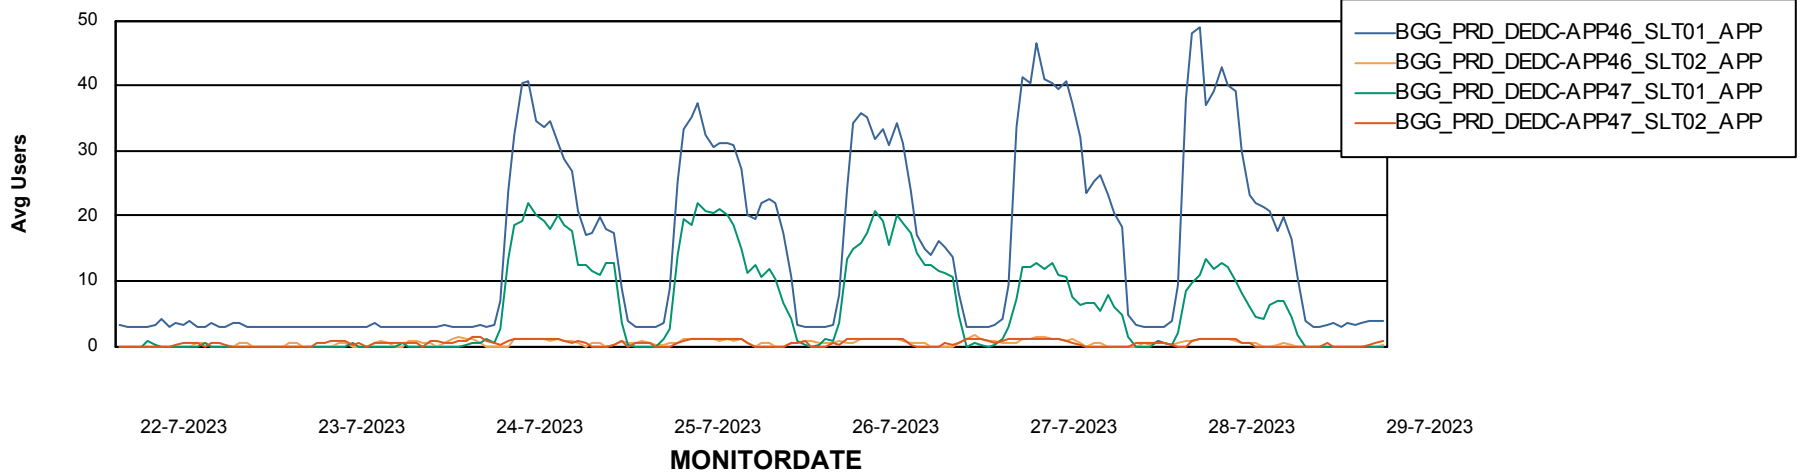

DATABASE SIZE BGG_PRD_DEDC-DB07_DB_Production

Database growth over last month

Weekly SLA Customer Report

Customer BGG_Production
Database ID 162

Database Tablespace BGG_PRD_DEDC-DB07_DB_Production

Date	Tablespace Name	Filesize (Gb)	Usedsize (Gb)	Percentage free
29-7-2023	ABSDATA	620	510	18
	INDX	38	23	40
28-7-2023	ABSDATA	620	509	18
	INDX	38	23	40
27-7-2023	ABSDATA	620	509	18
	INDX	38	23	40
26-7-2023	ABSDATA	620	508	18
	INDX	38	23	40
25-7-2023	ABSDATA	620	507	18
	INDX	38	23	40
24-7-2023	ABSDATA	620	506	18
	INDX	38	23	40
23-7-2023	ABSDATA	620	505	18
	INDX	38	23	41

Weekly SLA Customer Report

Customer BGG_Production
Database ID 162

ABSolute Application Server Services

Avg memory used per ABS Server Service

Avg users per day per ABS server

Weekly SLA Customer Report

Customer BGG_Production
Database ID 162