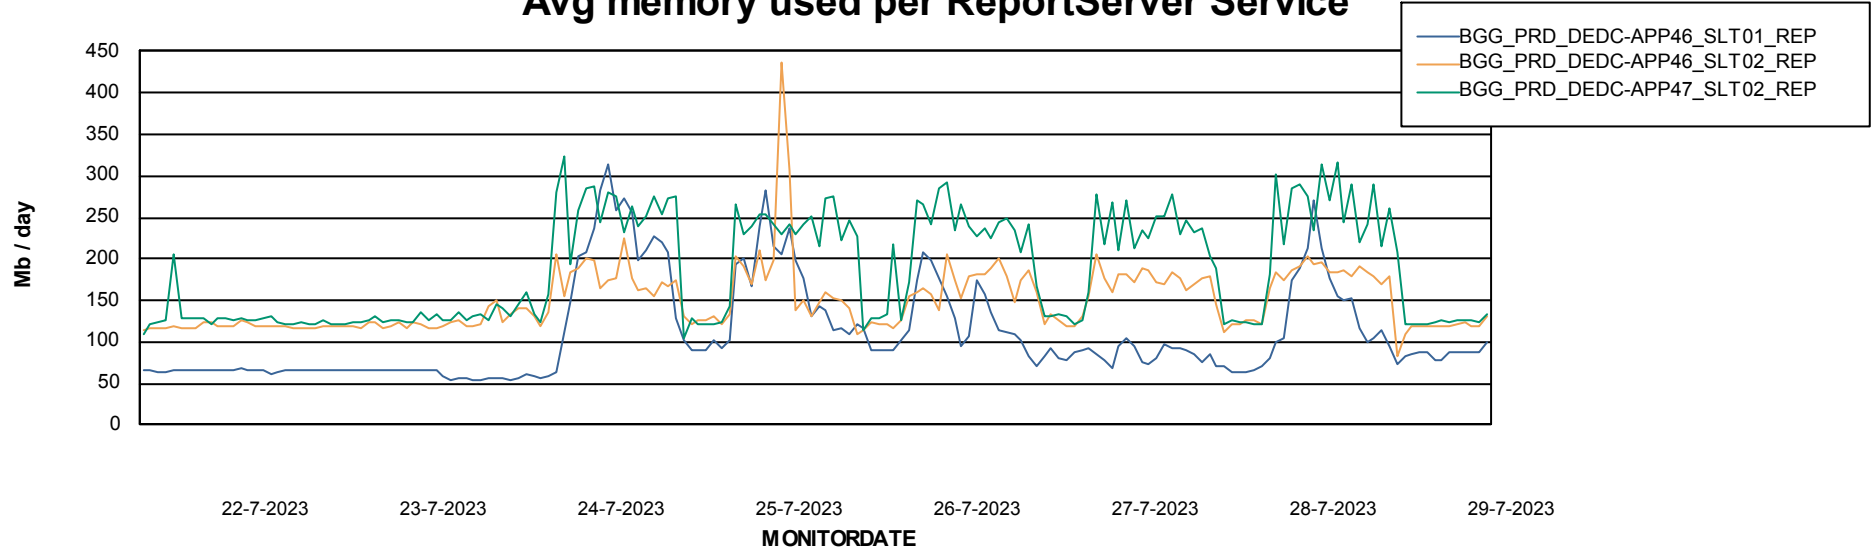

ABSSolute Application ReportServer Services

Avg memory used per ReportServer Service