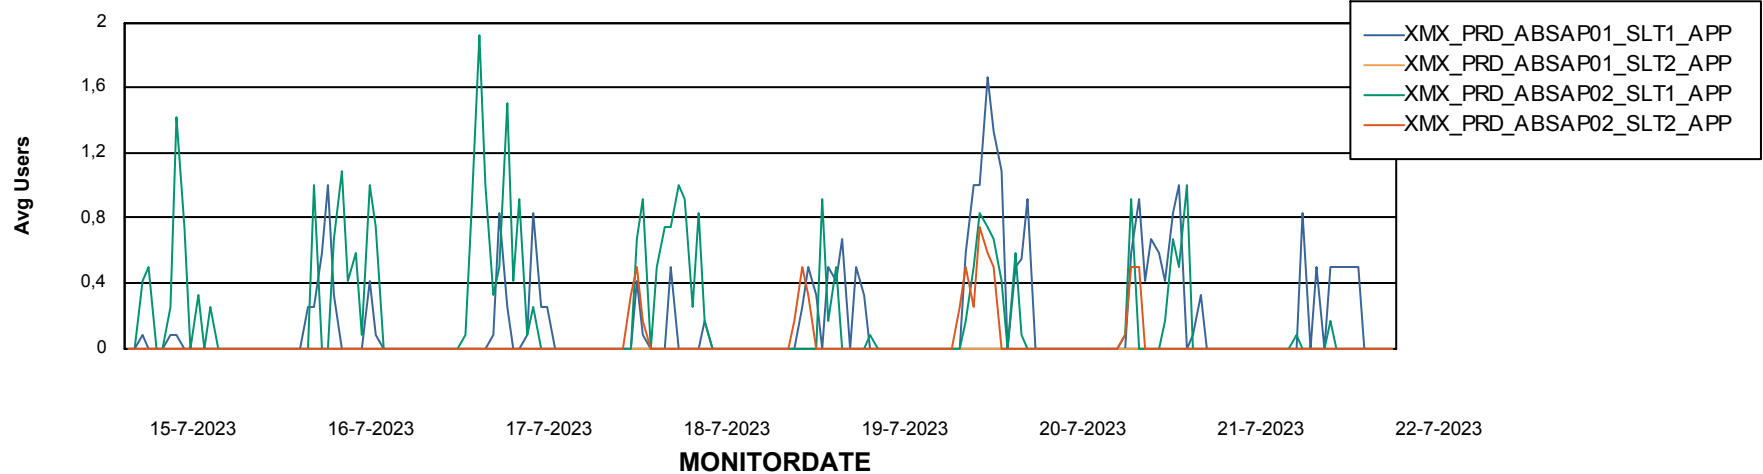

Avg users per day per ABS server