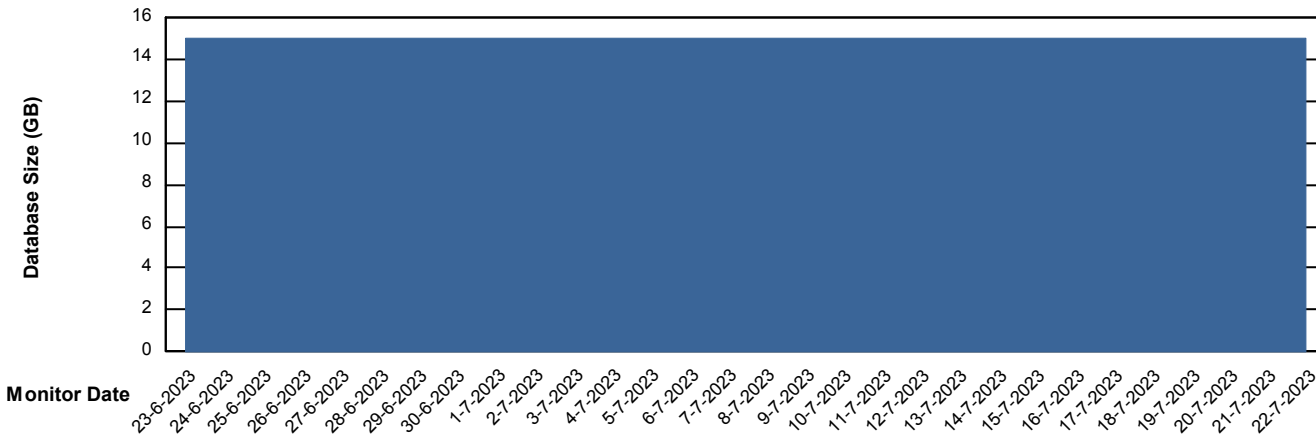

DB Processes Max 1,000
DB Processes Max 4
DB Processes Max 0

Weekly SLA Customer Report

Customer XMX Production (24/7)
 Database ID 146

DATABASE SIZE XMX_PROD_ABSDB01_PRDB

Database growth over last month

Database Tablespace XMX_PROD_ABSDB01_PRDB