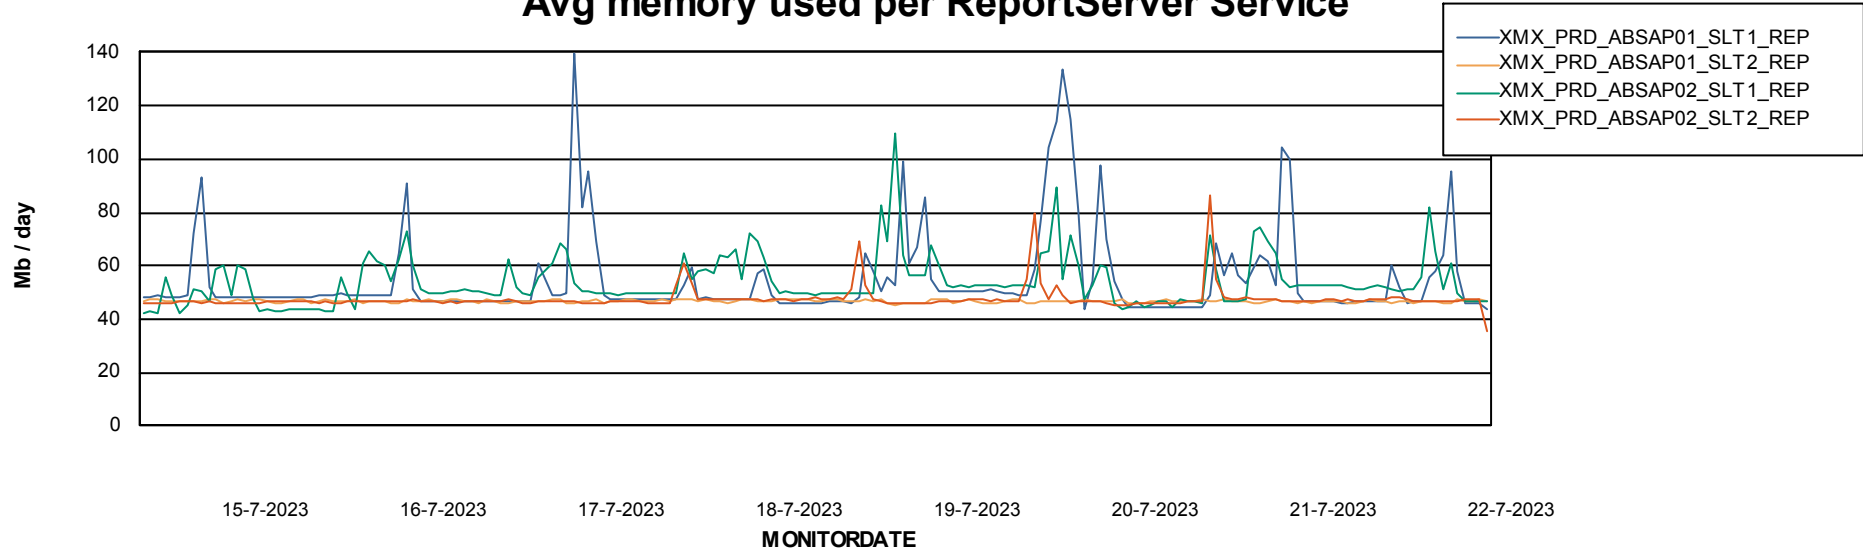

Weekly SLA Customer Report

Customer XMX Production (24/7)
Database ID 146

Standby Database Health XMX Production (24/7)

Recovery lag for last 7 days

Weekly SLA Customer Report

Customer XMX Production (24/7)
Database ID 146

ABSSolute Application Server Services

Avg memory used per ABS Server Service

Avg users per day per ABS server

Weekly SLA Customer Report

Customer XMX Production (24/7)
Database ID 146

ABSSolute Application ReportServer Services

Avg memory used per ReportServer Service

Weekly SLA Customer Report

Customer XMX Production (24/7)
Database ID 146

ABSSolute Web Component Services

Avg memory used per ABS Web component

Weekly SLA Customer Report