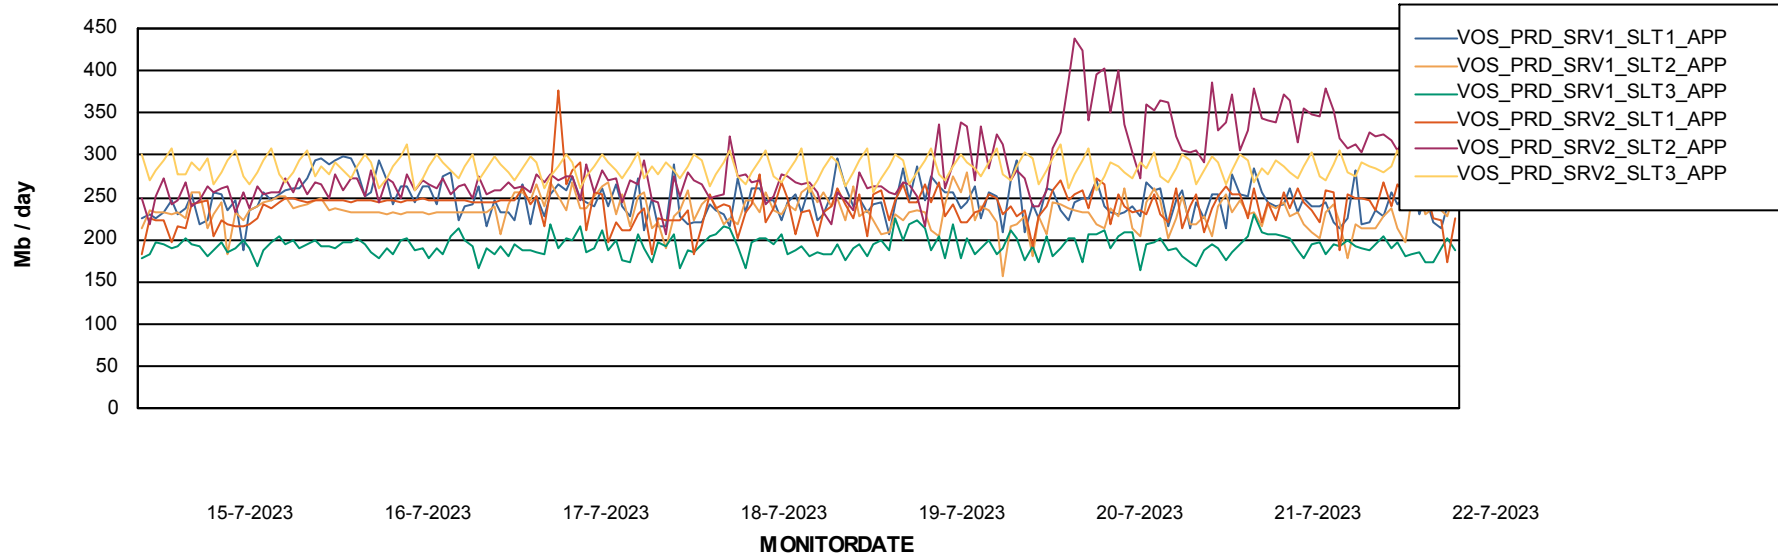

ABSSolute Application Server Services

Avg memory used per ABS Server Service