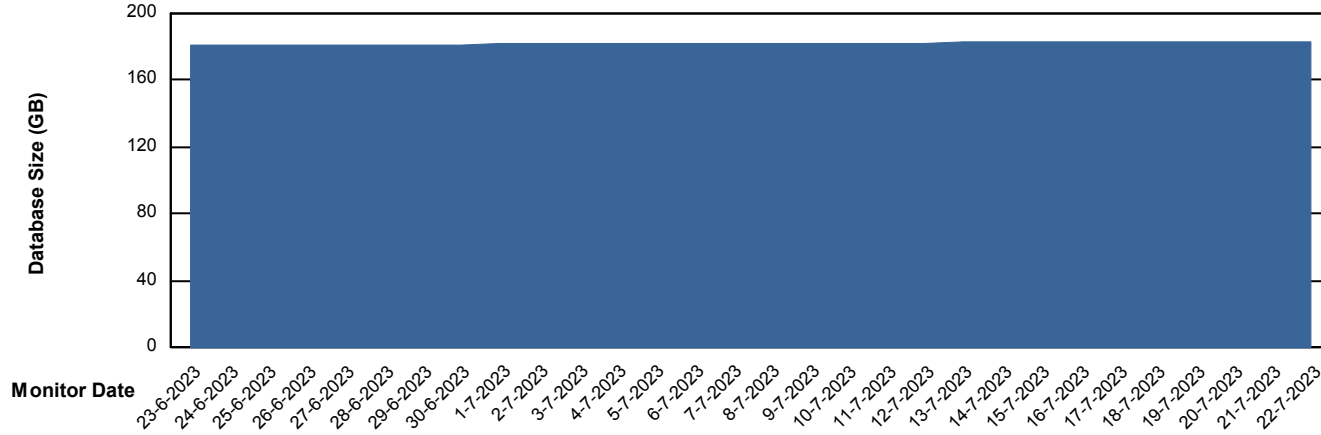

Customer VOS_Production
Database ID 143

Database Performance VOSDB_Standby

DB Processes Max 1,000

Weekly SLA Customer Report

Customer VOS_Production
Database ID 143

DATABASE SIZE VOSDB_BI

Database growth over last month