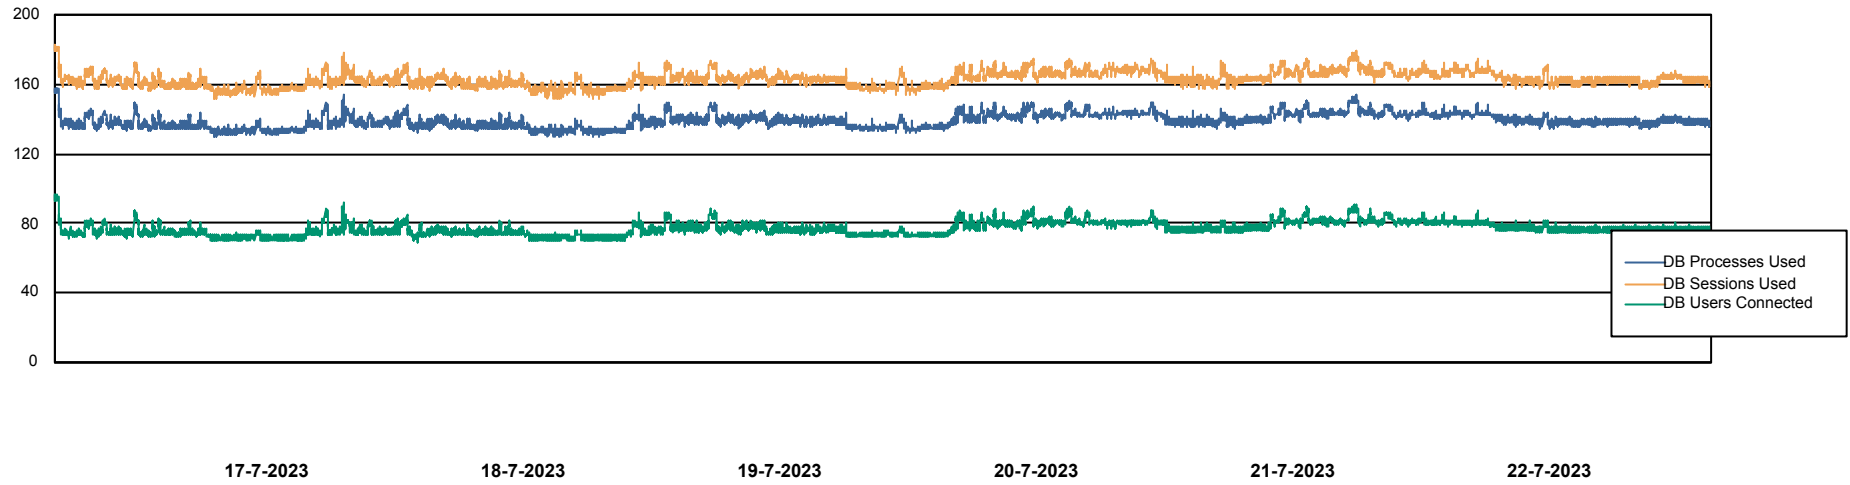

Weekly SLA Customer Report

Customer VOS_Production
Database ID 143

Database Performance VOSDB_BI

Weekly SLA Customer Report

Customer VOS_Production
Database ID 143

Database Performance VOSDB_Production

Weekly SLA Customer Report