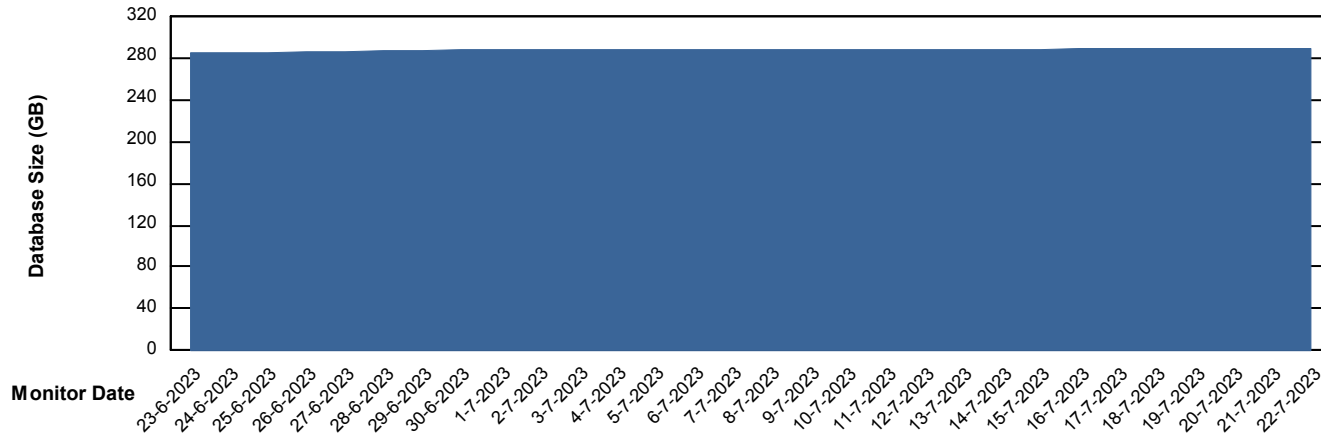

DATABASE SIZE VOSDB_Production

Database growth over last month