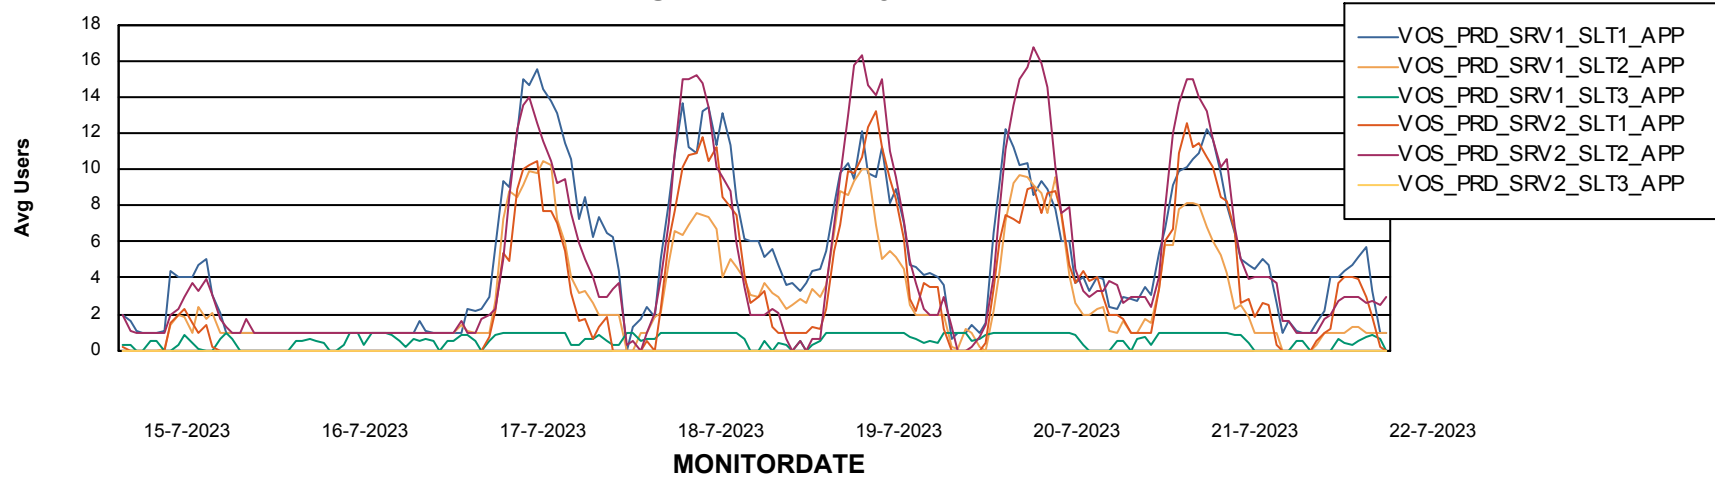

Avg users per day per ABS server