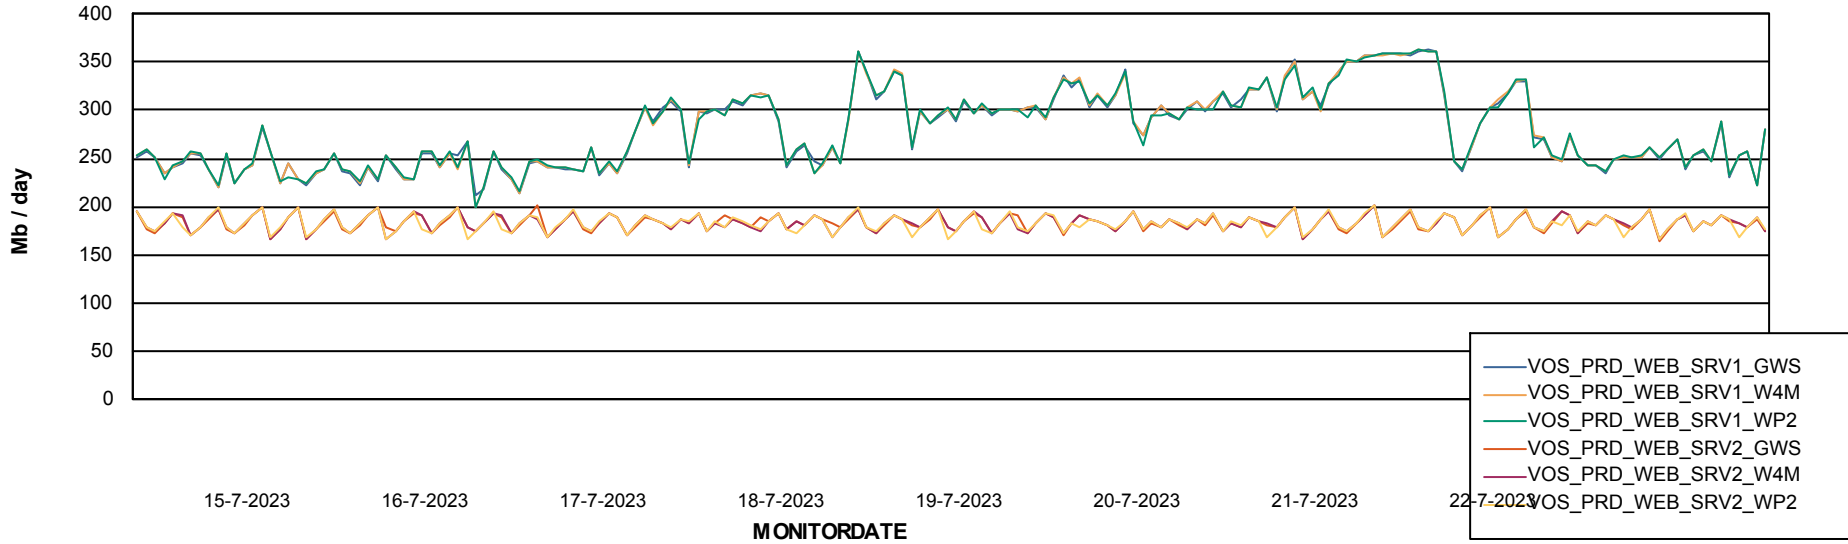

ABSSolute Web Component Services

Avg memory used per ABS Web component