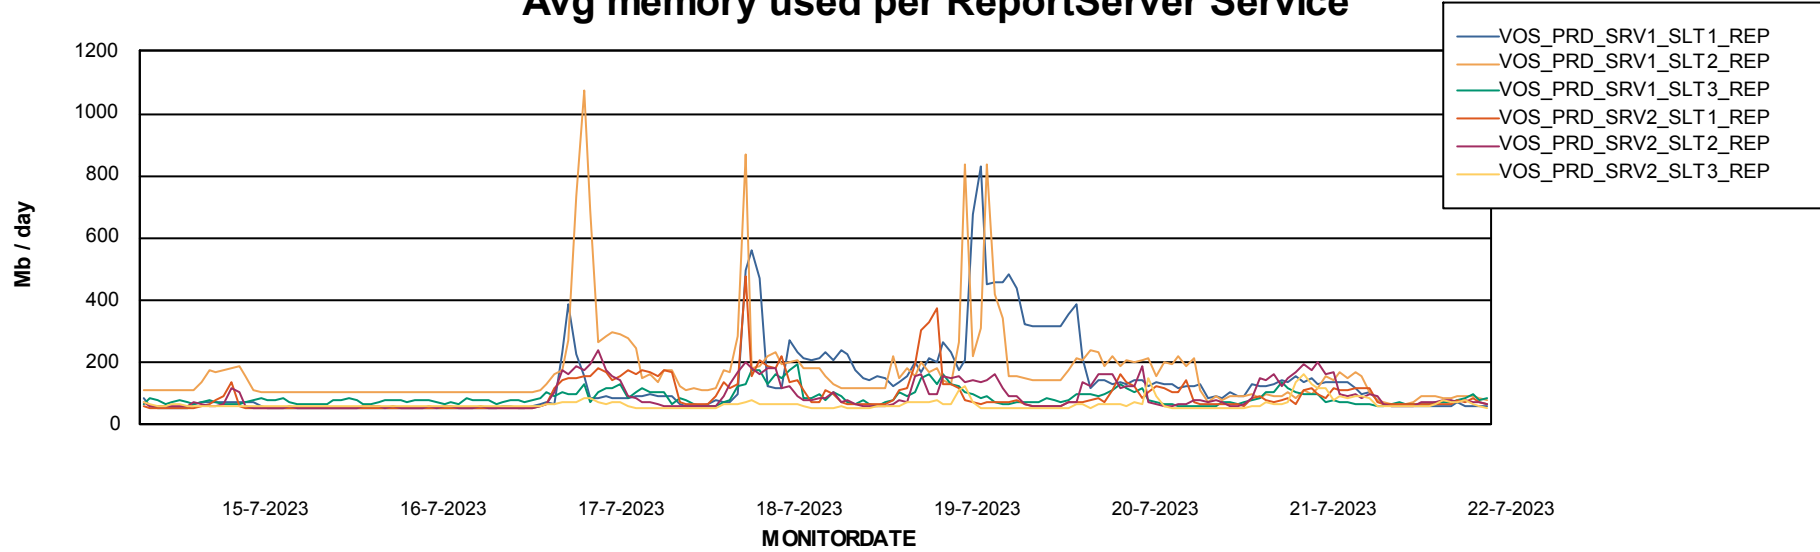

Avg memory used per ABS Server Service

Avg users per day per ABS server

Weekly SLA Customer Report

Customer VOS_Production
Database ID 143

ABSSolute Application ReportServer Services

Avg memory used per ReportServer Service