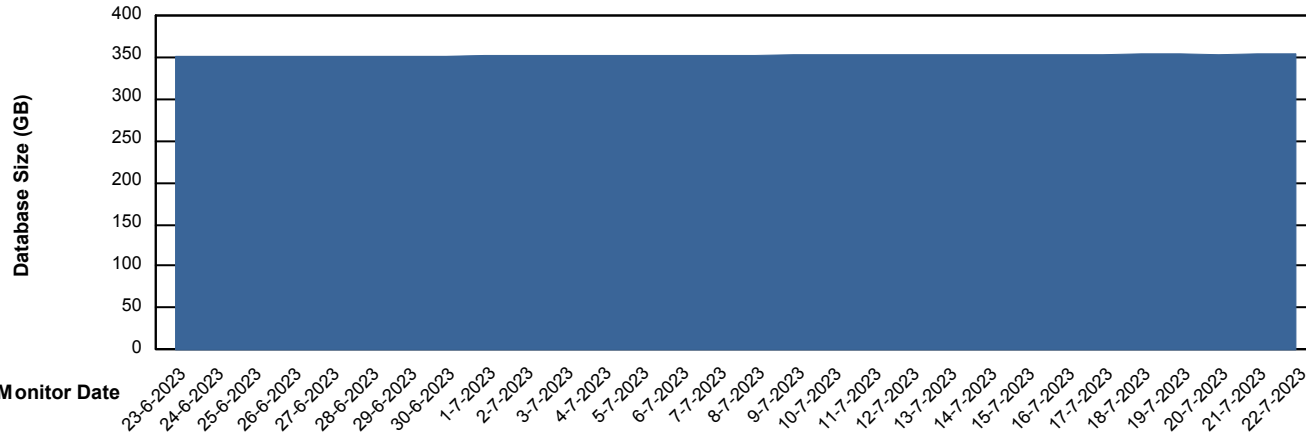

Weekly SLA Customer Report

Customer VEN_Production
Database ID 35

Database Performance VENDB_Production

Weekly SLA Customer Report

Customer VEN_Production
Database ID 35

Database Performance VENDB_Standby

DB Processes Max 300

Weekly SLA Customer Report

Customer VEN_Production
 Database ID 35

DATABASE SIZE VENDB_Production

Database growth over last month

Database Tablespace VENDB_Production

Date	Tablespace Name	Filesize (Gb)	Usedsize (Gb)	Percentage free
22-7-2023	ABSDATA	222	180	19
	INDX	197	164	17
21-7-2023	ABSDATA	222	180	19
	INDX	197	164	17
20-7-2023	ABSDATA	222	180	19
	INDX	197	164	17
19-7-2023	ABSDATA	222	180	19
	INDX	197	164	17
18-7-2023	ABSDATA	222	180	19
	INDX	197	164	17
17-7-2023	ABSDATA	222	180	19
	INDX	197	163	17
16-7-2023	ABSDATA	222	180	19
	INDX	197	163	17