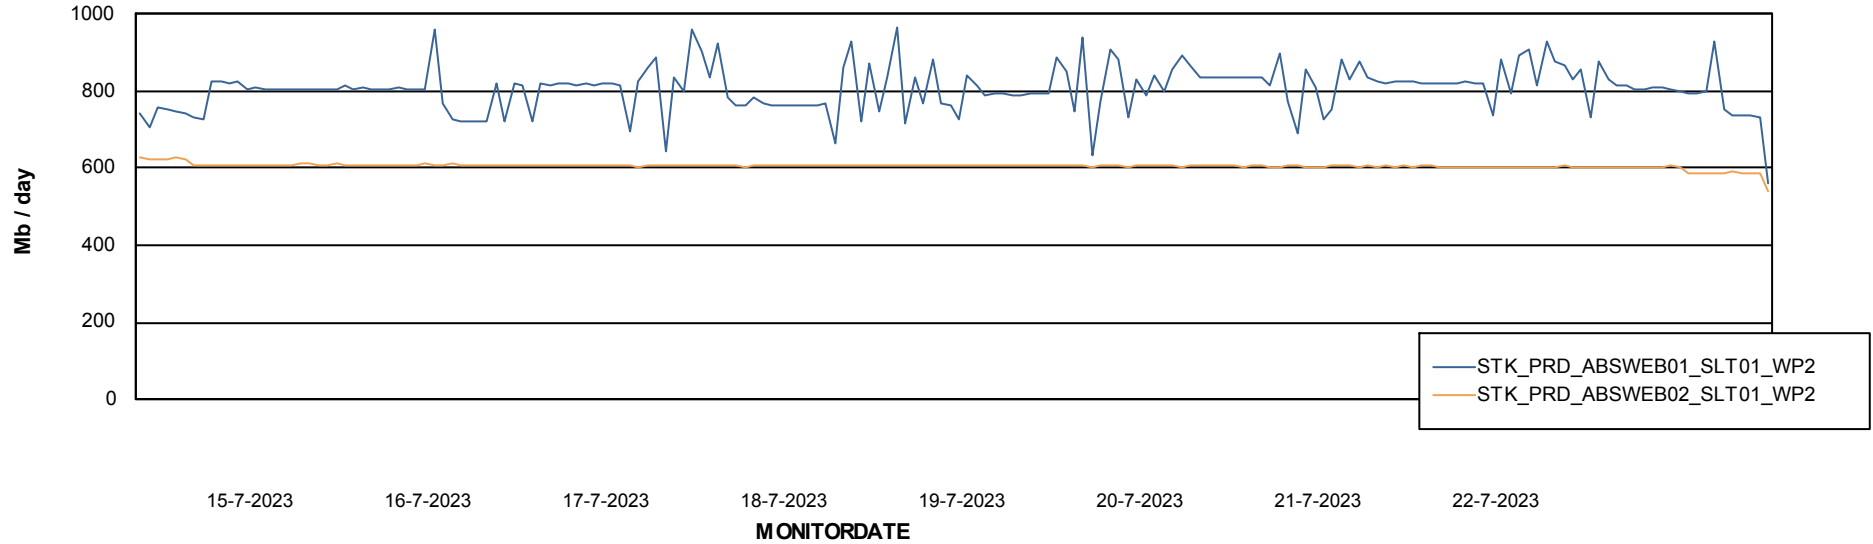

ABSSolute Web Component Services

Avg memory used per ABS Web component