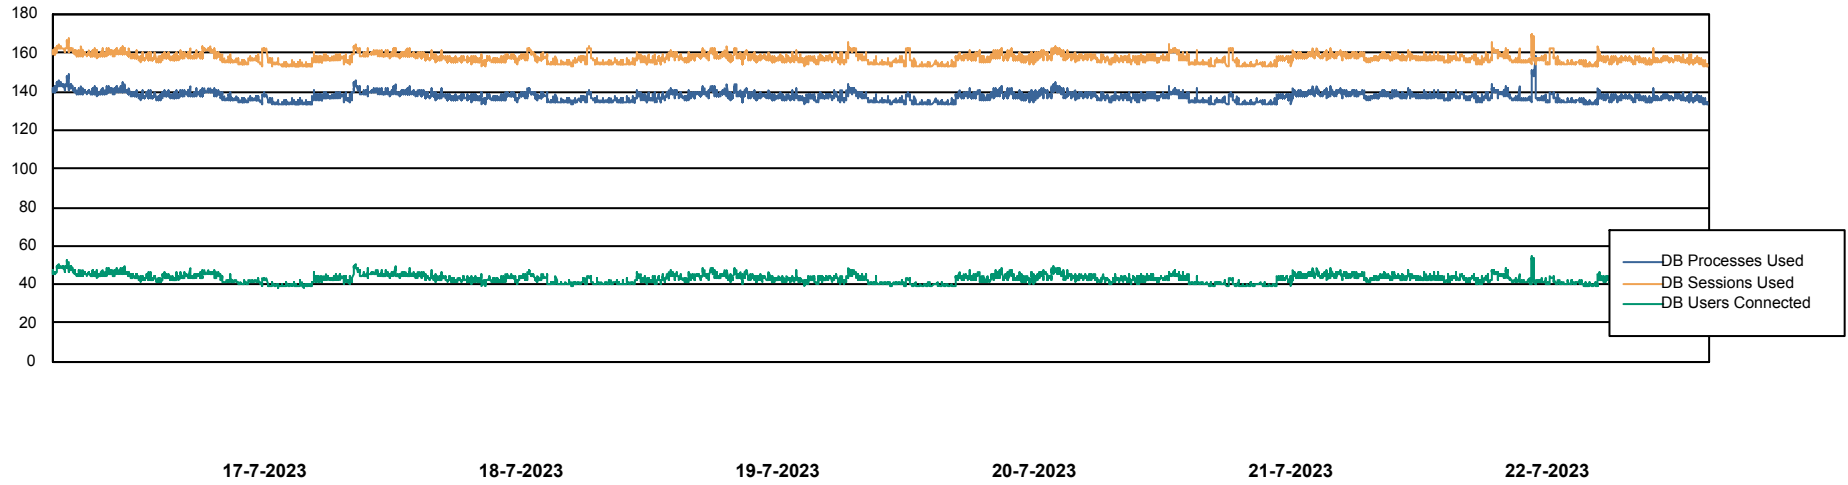

Harddisk Usage STK_PRD_ABSWEB02

	Free disk space on C: (%)	Total disk space on C: (Gb)	Used disk space on C: (Gb)
22-7-2023	84	150	25
21-7-2023	84	150	25
20-7-2023	84	150	25
19-7-2023	84	150	25
18-7-2023	84	150	25
17-7-2023	84	150	25
16-7-2023	84	150	24

Weekly SLA Customer Report

Customer STK_Production
Database ID 82

Database Performance STKDB_Production

Weekly SLA Customer Report

Customer STK_Production
Database ID 82

Database Performance STKDB_Standby

DB Processes Max 1,000