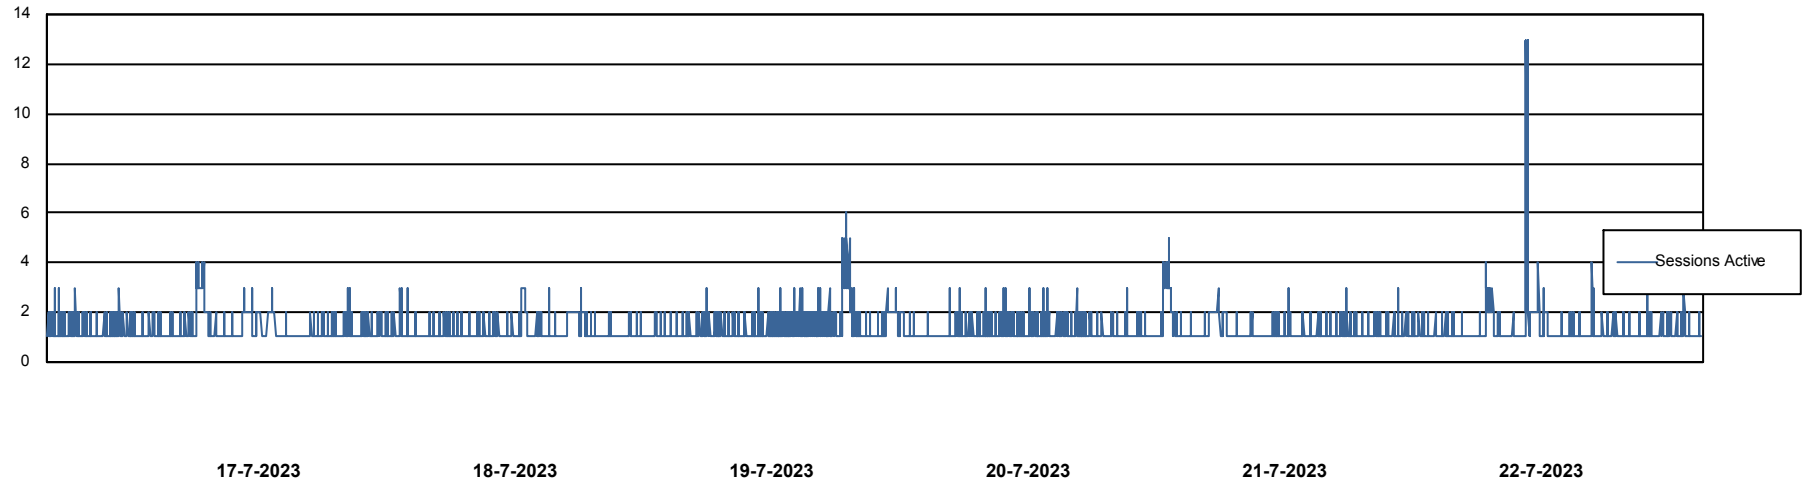

Harddisk Usage STK_PRD_ABSWEB02

	Free disk space on C: (%)	Total disk space on C: (Gb)	Used disk space on C: (Gb)
22-7-2023	84	150	25
21-7-2023	84	150	25
20-7-2023	84	150	25
19-7-2023	84	150	25
18-7-2023	84	150	25
17-7-2023	84	150	25
16-7-2023	84	150	24

Weekly SLA Customer Report

Customer STK_Production
Database ID 82

Database Performance STKDB_Production

Weekly SLA Customer Report

Customer STK_Production
Database ID 82

Database Performance STKDB_Standby

DB Processes Max 1,000