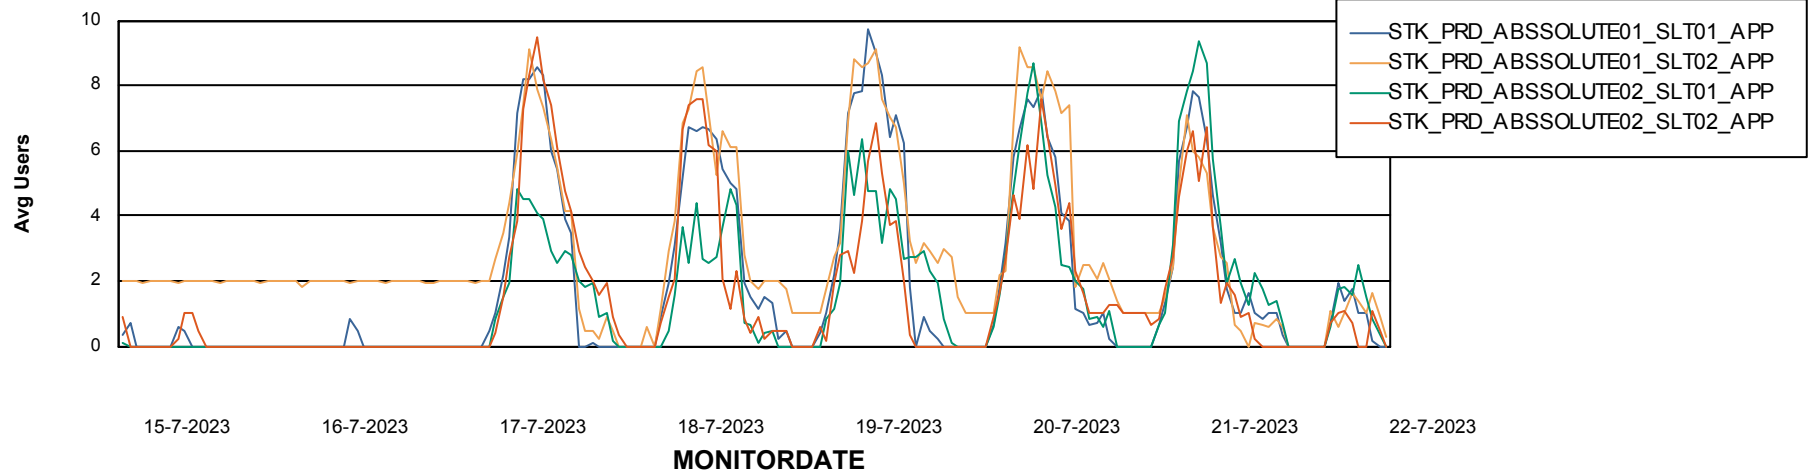

Avg users per day per ABS server