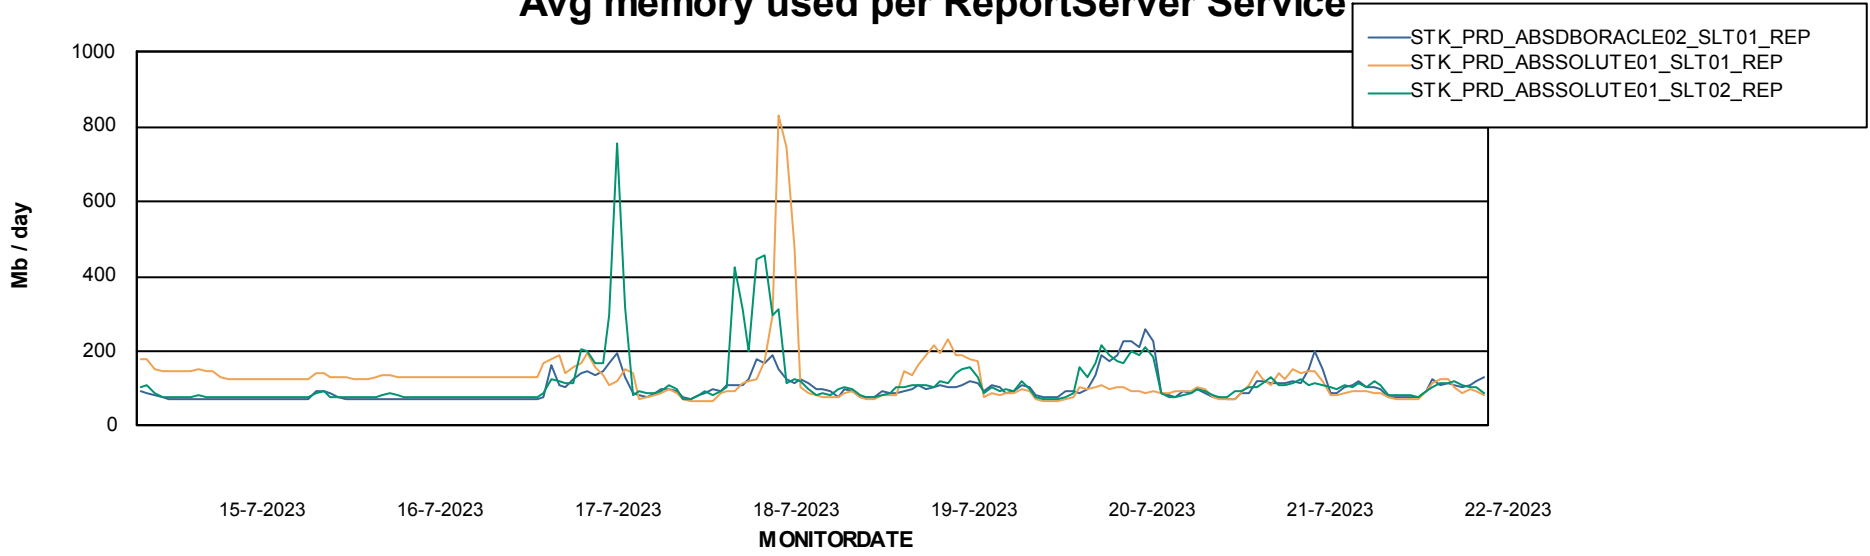

Avg memory used per ABS Server Service

Avg users per day per ABS server

Weekly SLA Customer Report

Customer STK_Production
Database ID 82

ABSSolute Application ReportServer Services

Avg memory used per ReportServer Service