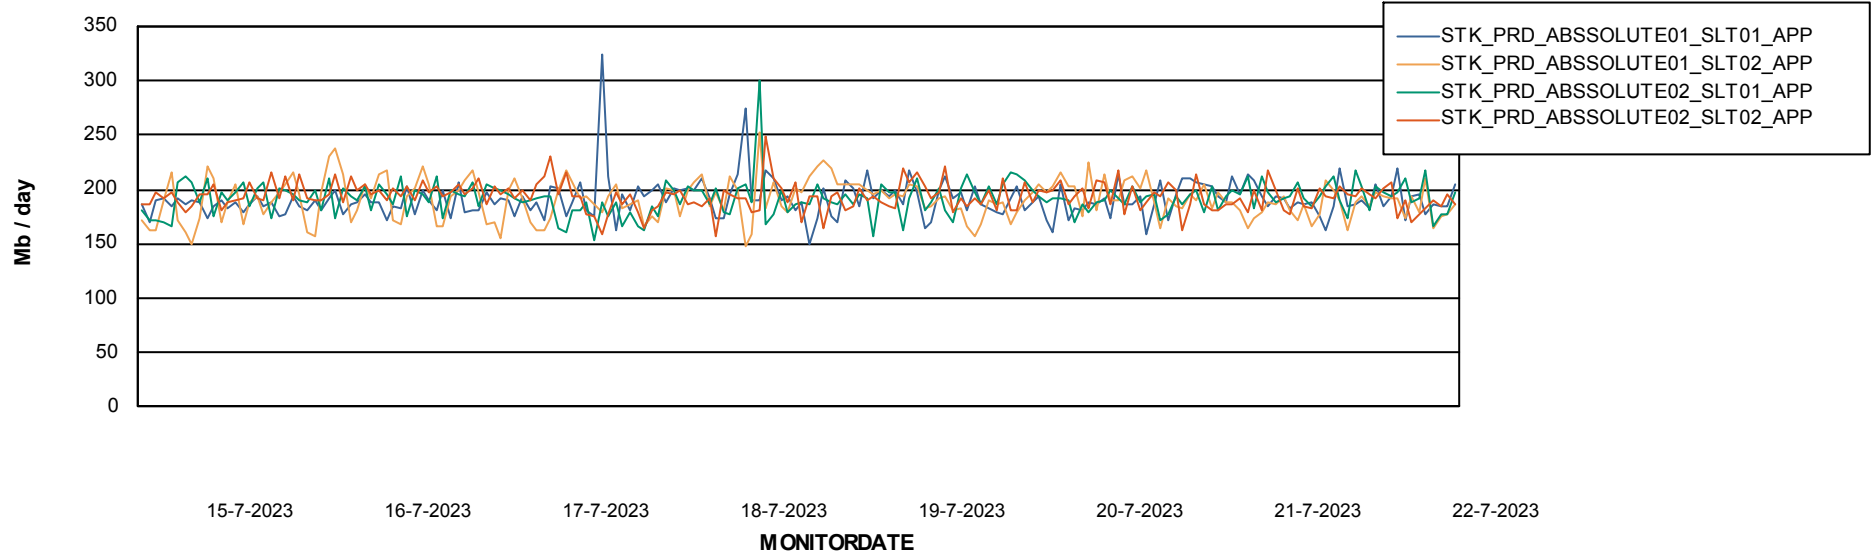

ABSSolute Application Server Services

Avg memory used per ABS Server Service