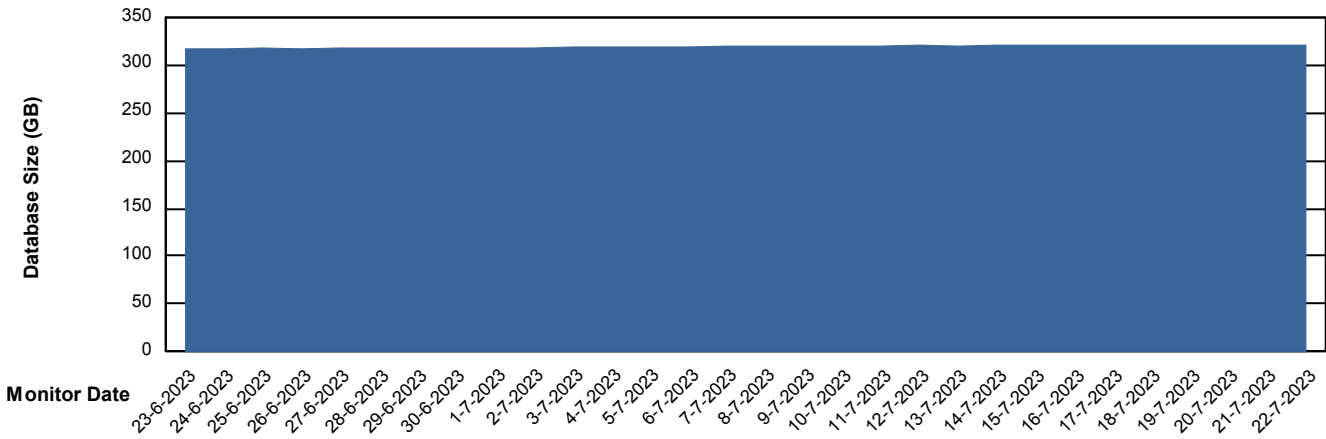

DATABASE SIZE STKDB_Production

Database growth over last month