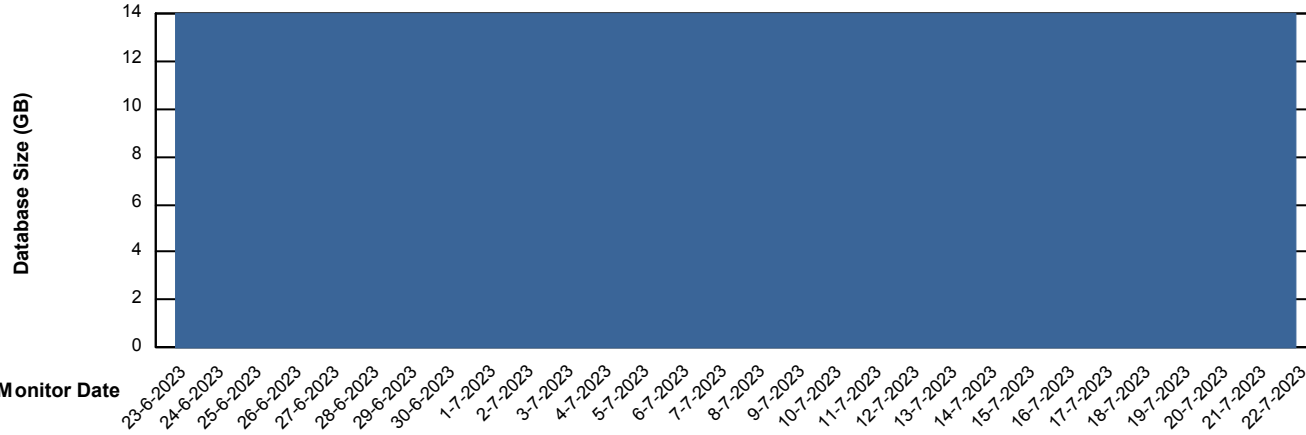

Weekly SLA Customer Report

Customer SPI_Production
Database ID 49

Database Performance SPIDB_Production

Weekly SLA Customer Report

Customer SPI_Production
Database ID 49

Database Performance SPIDB_Standby

DB Processes Max 500

Weekly SLA Customer Report

Customer SPI_Production
 Database ID 49

DATABASE SIZE SPIDB_Production

Database growth over last month

Database Tablespace SPIDB_Production

Date	Tablespace Name	Filesize (Gb)	Usedsize (Gb)	Percentage free
22-7-2023	ABSDATA	5	3	46
	INDX	8	5	43
21-7-2023	ABSDATA	5	3	46
	INDX	8	5	43
20-7-2023	ABSDATA	5	3	46
	INDX	8	5	43
19-7-2023	ABSDATA	5	3	46
	INDX	8	5	43
18-7-2023	ABSDATA	5	3	46
	INDX	8	5	43
17-7-2023	ABSDATA	5	3	46
	INDX	8	5	43
16-7-2023	ABSDATA	5	3	46
	INDX	8	5	43