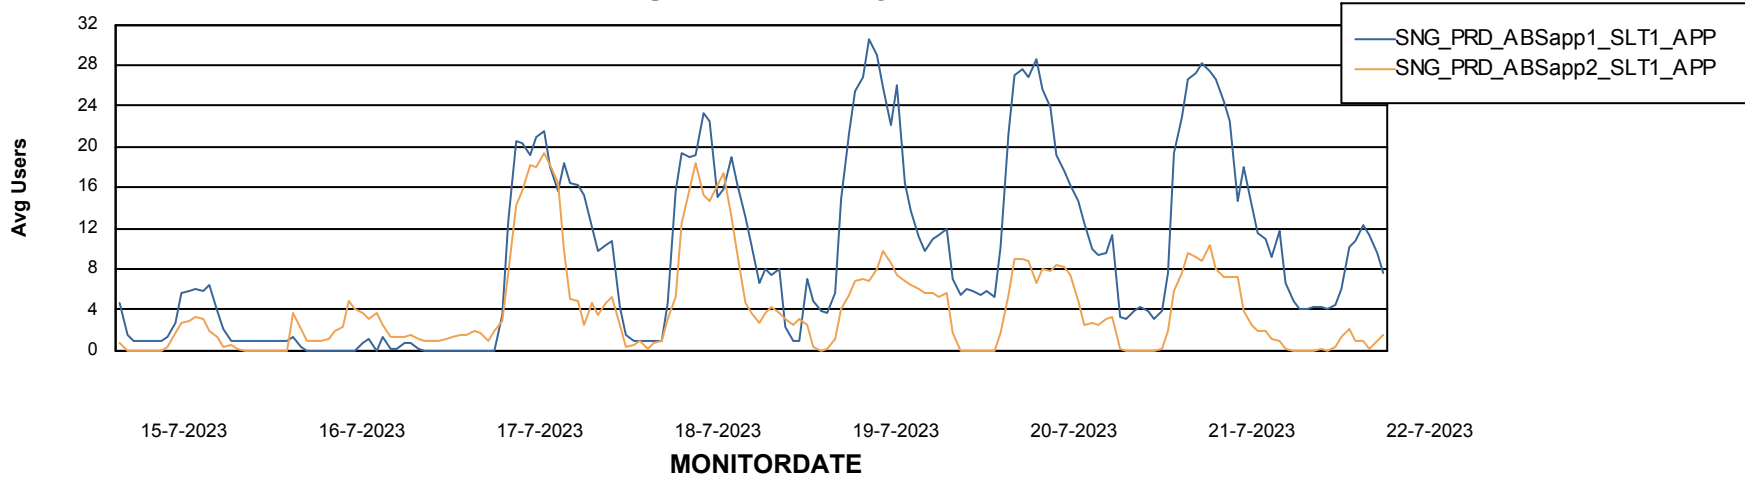

Weekly SLA Customer Report

Customer SNG_Production
Database ID 70

ABSSolute Application Server Services

Avg memory used per ABS Server Service

Avg users per day per ABS server

Weekly SLA Customer Report

Customer SNG_Production
Database ID 70