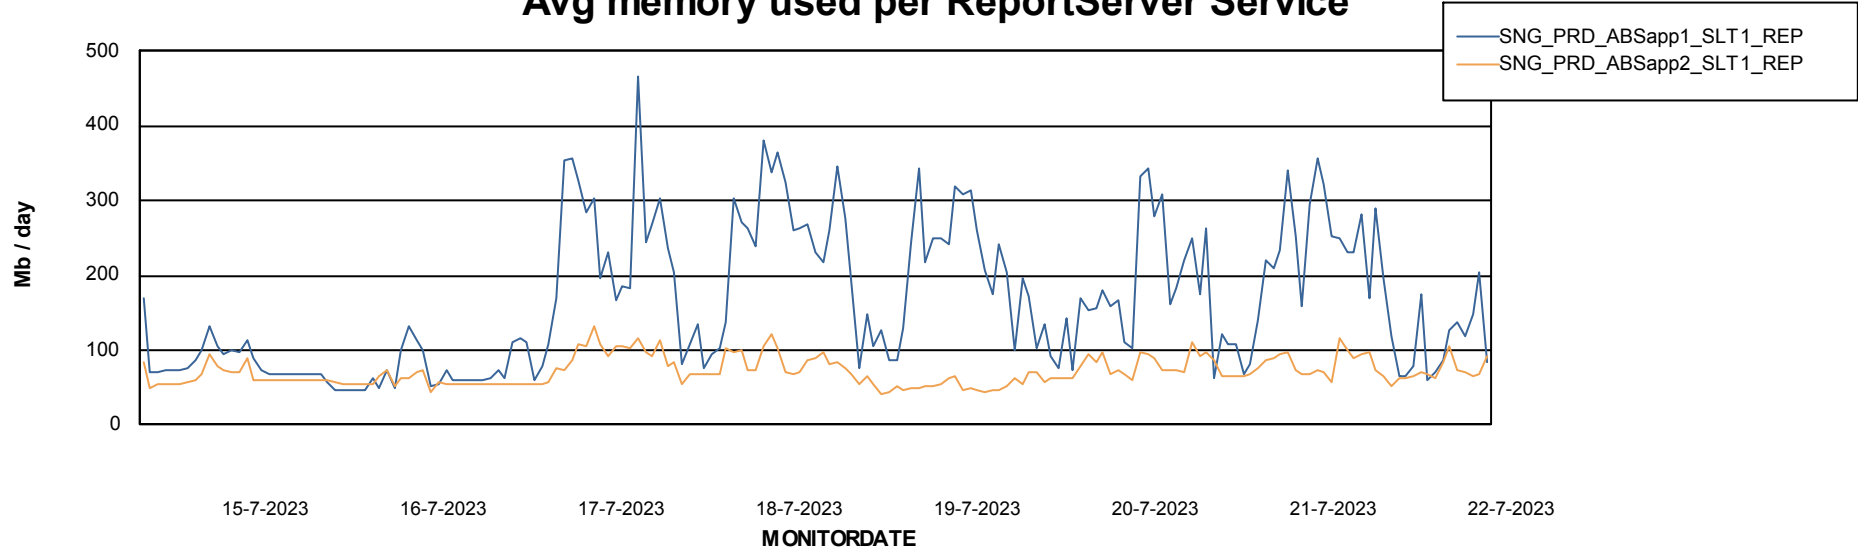

ABSSolute Application ReportServer Services

Avg memory used per ReportServer Service