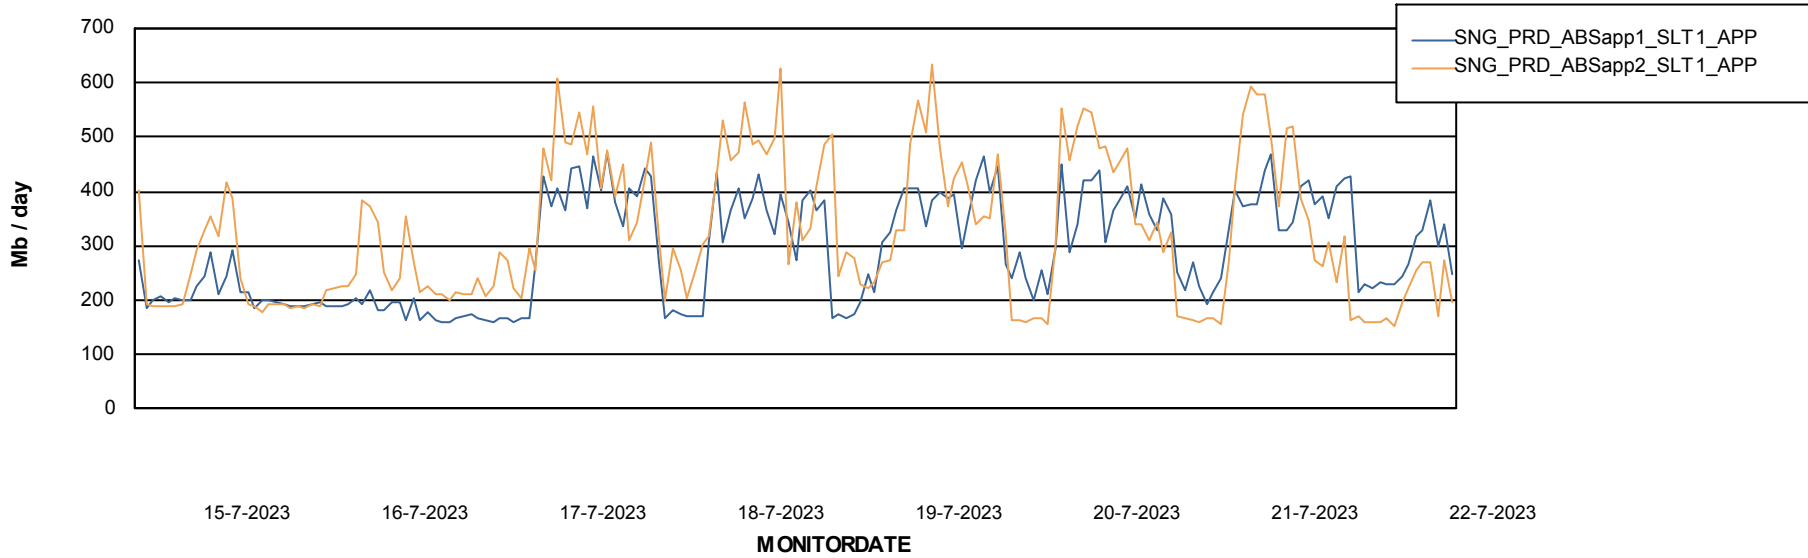

Database Performance SNG_PRD_ORACLE1

Weekly SLA Customer Report

Customer SNG_Production
 Database ID 70

DATABASE SIZE SNG_PRD_ORACLE1

Database growth over last month

Database Tablespace SNG_PRD_ORACLE1

Date	Tablespace Name	Filesize (Gb)	Usedsize (Gb)	Percentage free
22-7-2023	ABSDATA	54	40	27
	INDX	128	107	16
21-7-2023	ABSDATA	54	40	27
	INDX	128	107	16
20-7-2023	ABSDATA	54	40	27
	INDX	128	107	16
19-7-2023	ABSDATA	54	40	27
	INDX	128	107	16
18-7-2023	ABSDATA	54	40	27
	INDX	128	107	16
17-7-2023	ABSDATA	54	40	27
	INDX	128	107	16
16-7-2023	ABSDATA	54	40	27
	INDX	128	107	16

Weekly SLA Customer Report

Customer SNG_Production
Database ID 70

ABSSolute Application Server Services

Avg memory used per ABS Server Service

Avg users per day per ABS server

Weekly SLA Customer Report

Customer SNG_Production
Database ID 70