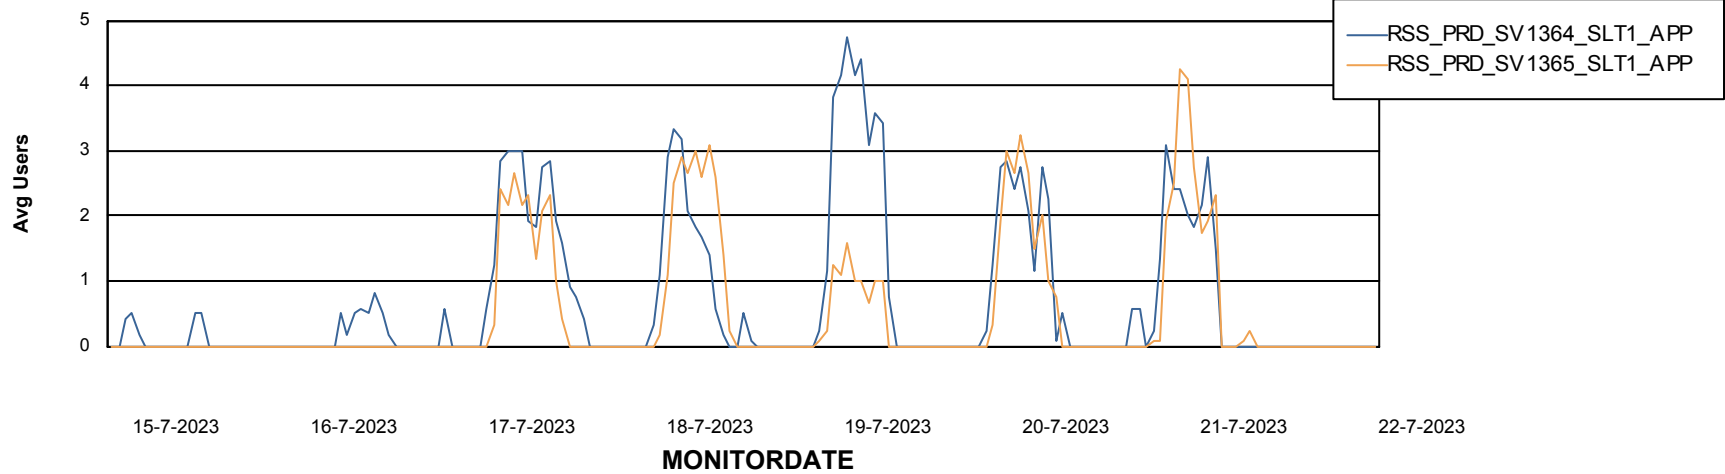

Avg users per day per ABS server