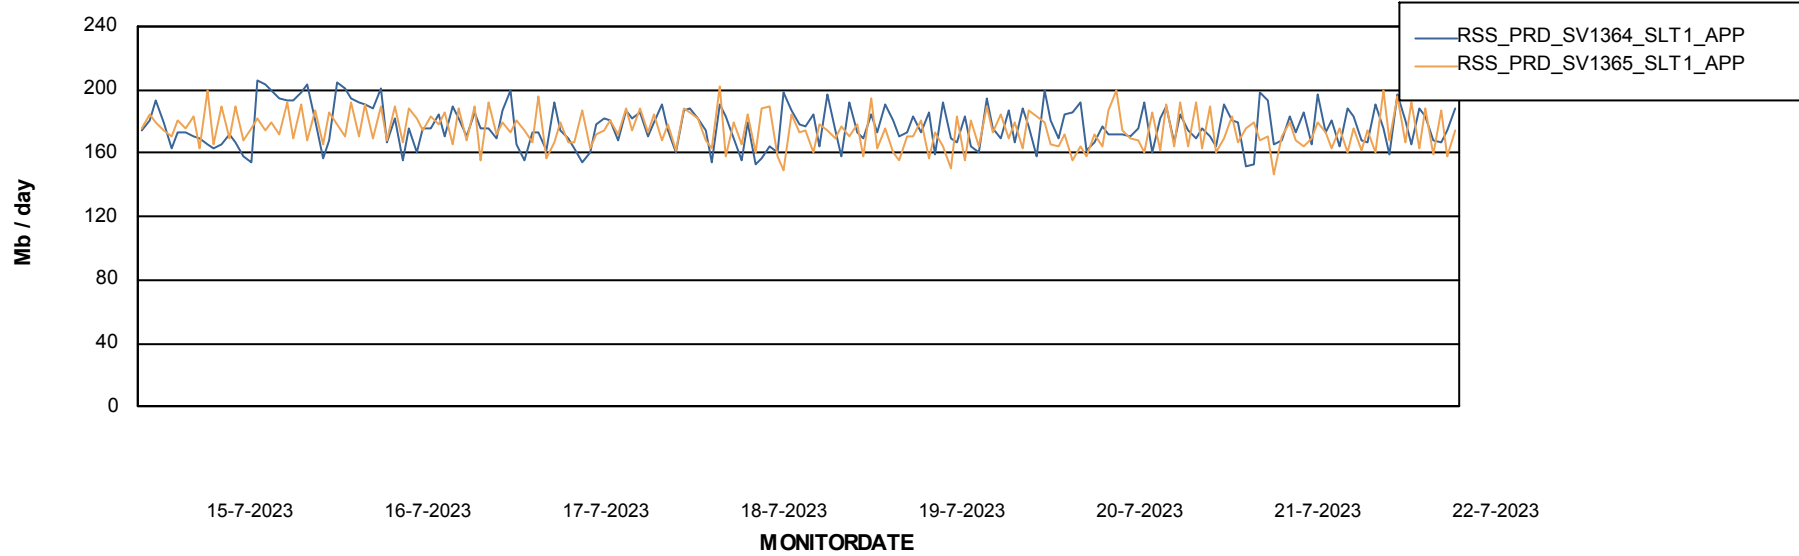

ABSSolute Application Server Services

Avg memory used per ABS Server Service