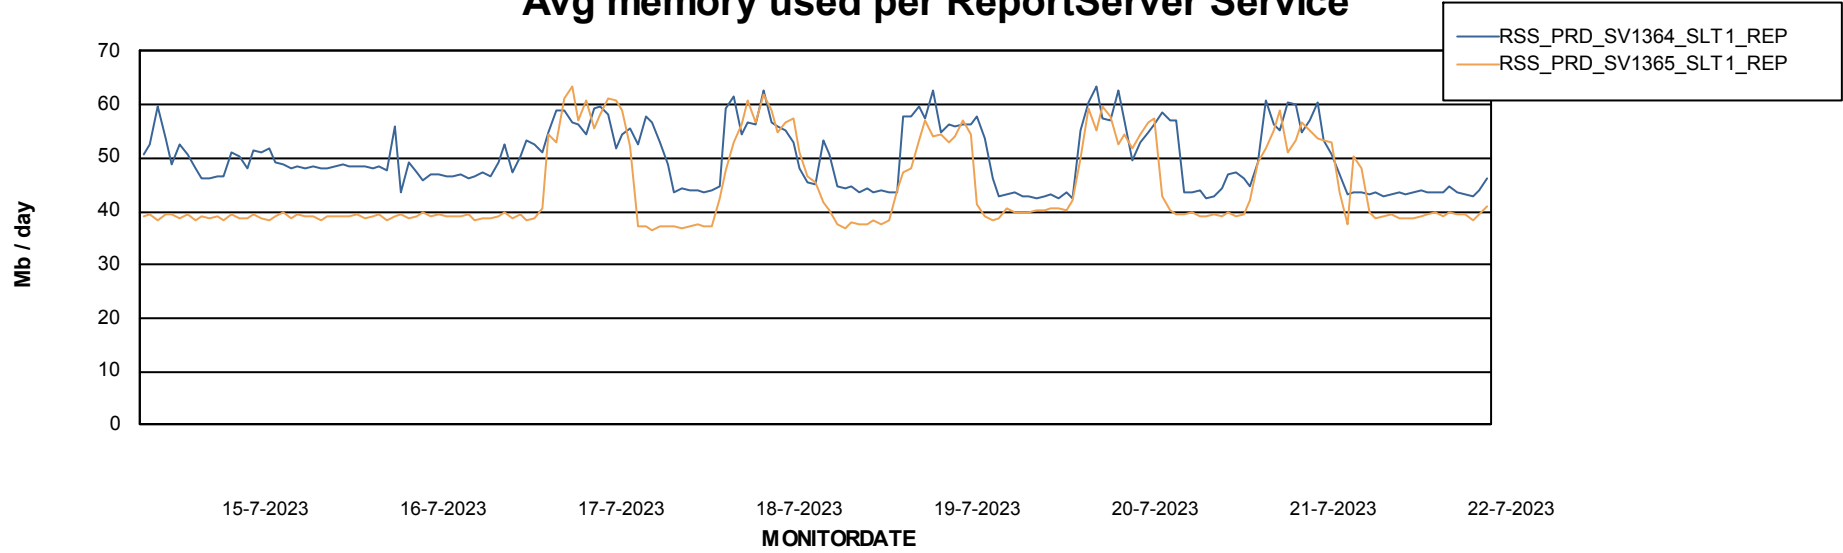

Avg memory used per ABS Server Service

Avg users per day per ABS server

Weekly SLA Customer Report

Customer RSS Production
Database ID 52

ABSSolute Application ReportServer Services

Avg memory used per ReportServer Service

Weekly SLA Customer Report

Customer RSS Production
Database ID 52

ABSSolute Web Component Services

Avg memory used per ABS Web component

Weekly SLA Customer Report

Customer RSS Production
Database ID 52

Disaster per ABS component