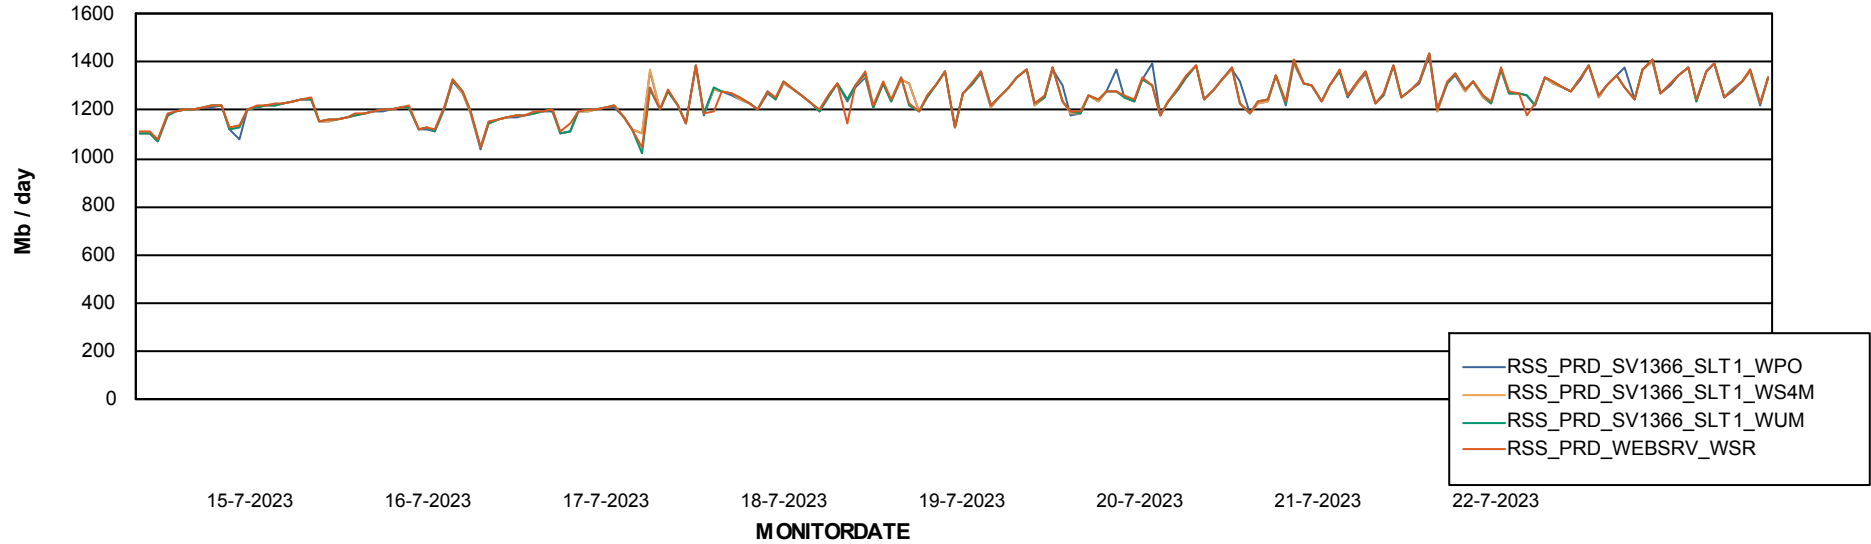

Weekly SLA Customer Report

Customer RSS Production
Database ID 52

ABSSolute Web Component Services

Avg memory used per ABS Web component

Weekly SLA Customer Report

Customer RSS Production
Database ID 52

Disaster per ABS component