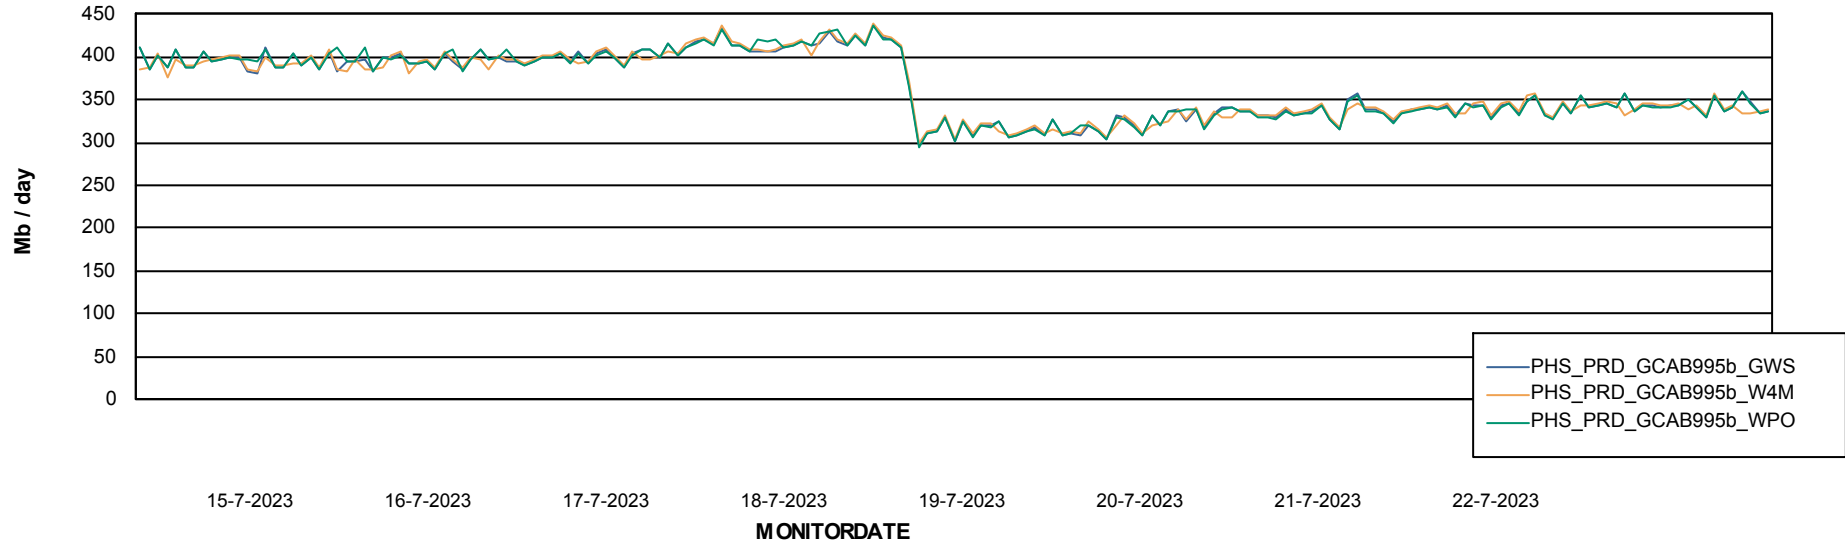

ABSSolute Web Component Services

Avg memory used per ABS Web component