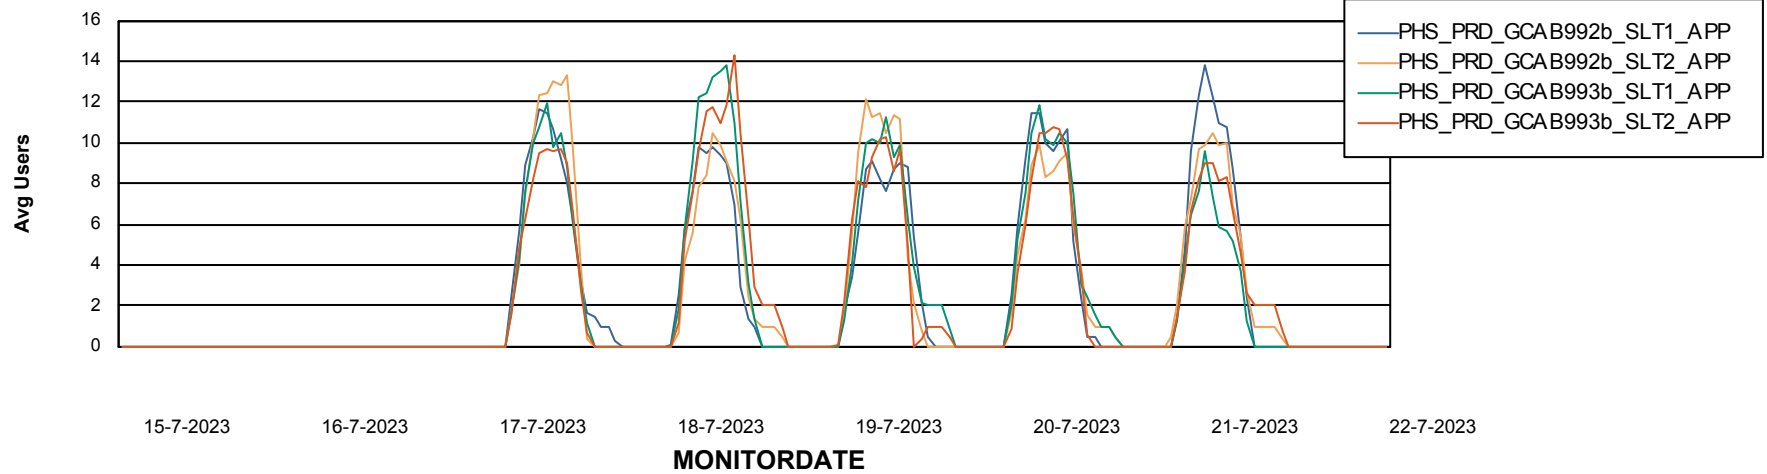

Avg users per day per ABS server