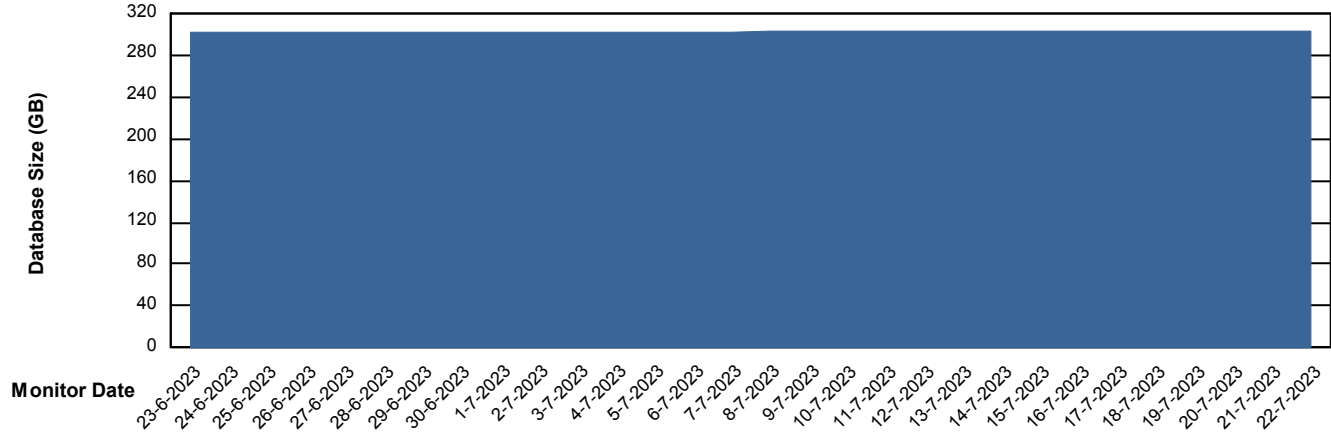

Weekly SLA Customer Report

Customer PHS_Production
Database ID 47

Database Performance PHSDB_Test

Weekly SLA Customer Report

Customer PHS_Production
Database ID 47

DATABASE SIZE PHSDB_Production

Database growth over last month