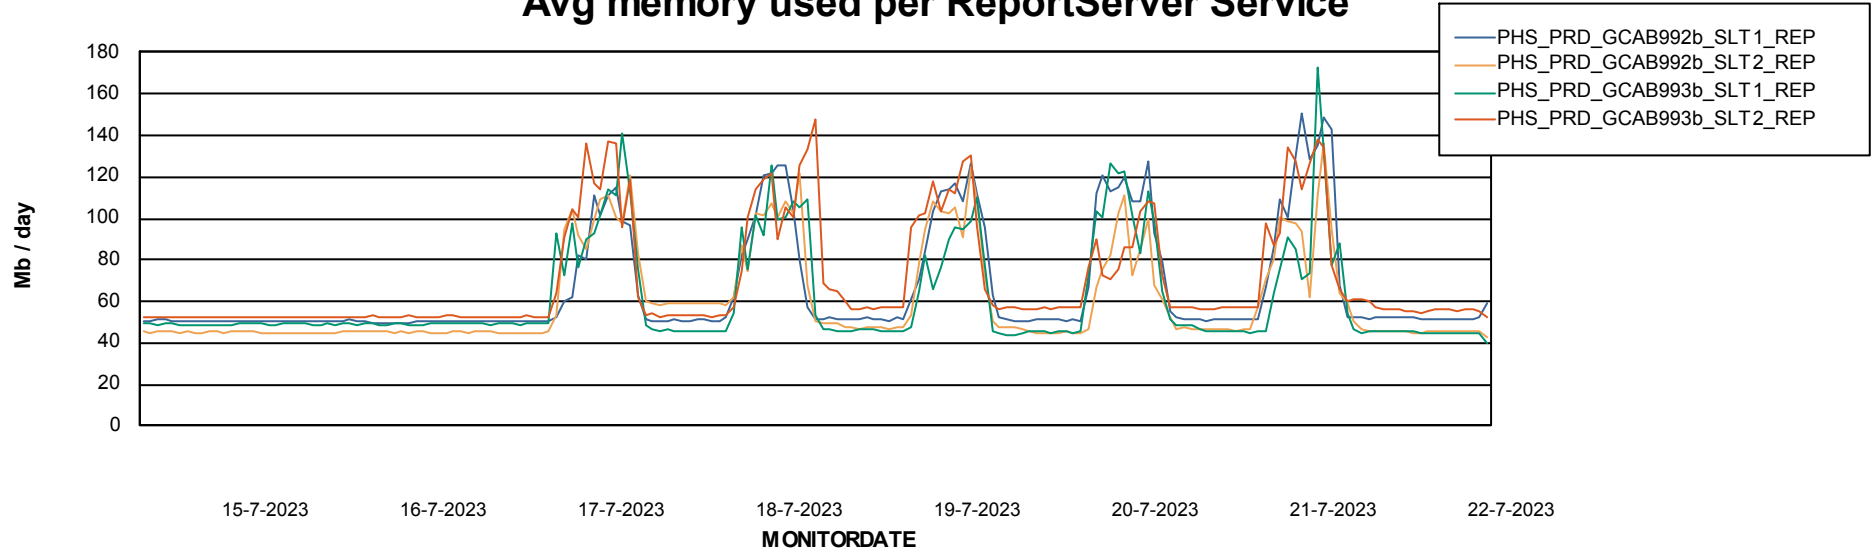

Avg users per day per ABS server

Weekly SLA Customer Report

Customer PHS_Production
Database ID 47

ABSSolute Application ReportServer Services

Avg memory used per ReportServer Service

Weekly SLA Customer Report