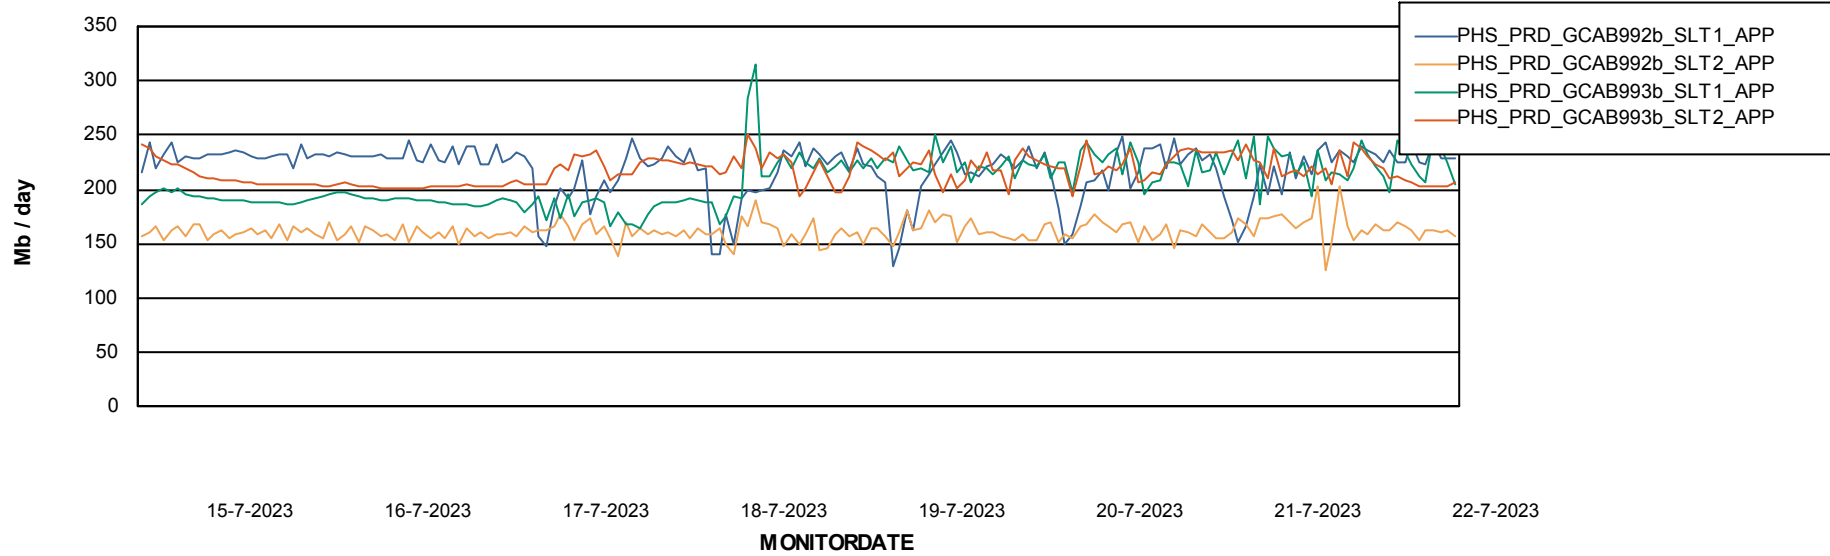

Standby Database Health PHS_Production

Recovery lag for last 7 days

Weekly SLA Customer Report

Customer PHS_Production
Database ID 47

ABSSolute Application Server Services

Avg memory used per ABS Server Service