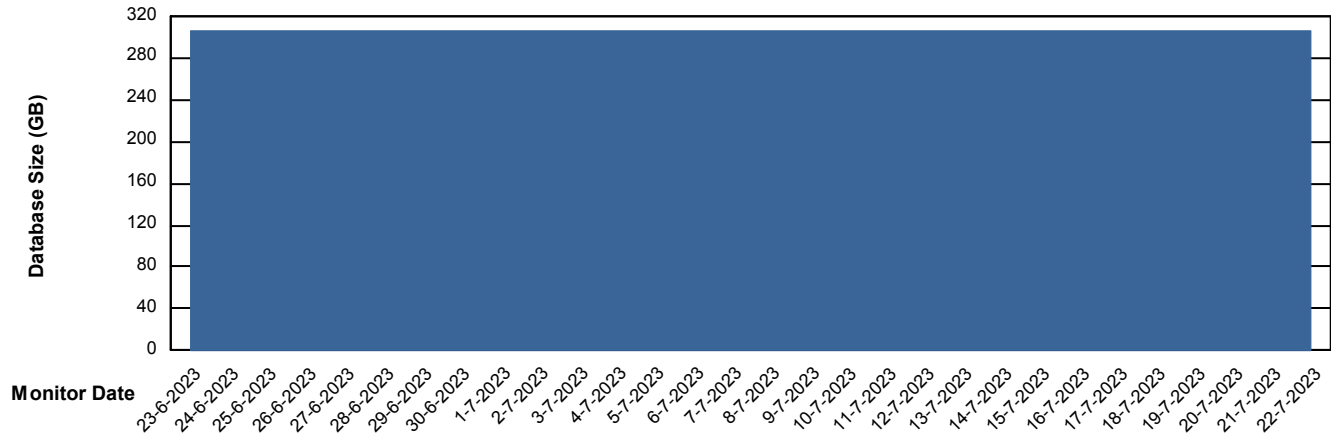

DATABASE SIZE PHSDB_Test

Database growth over last month