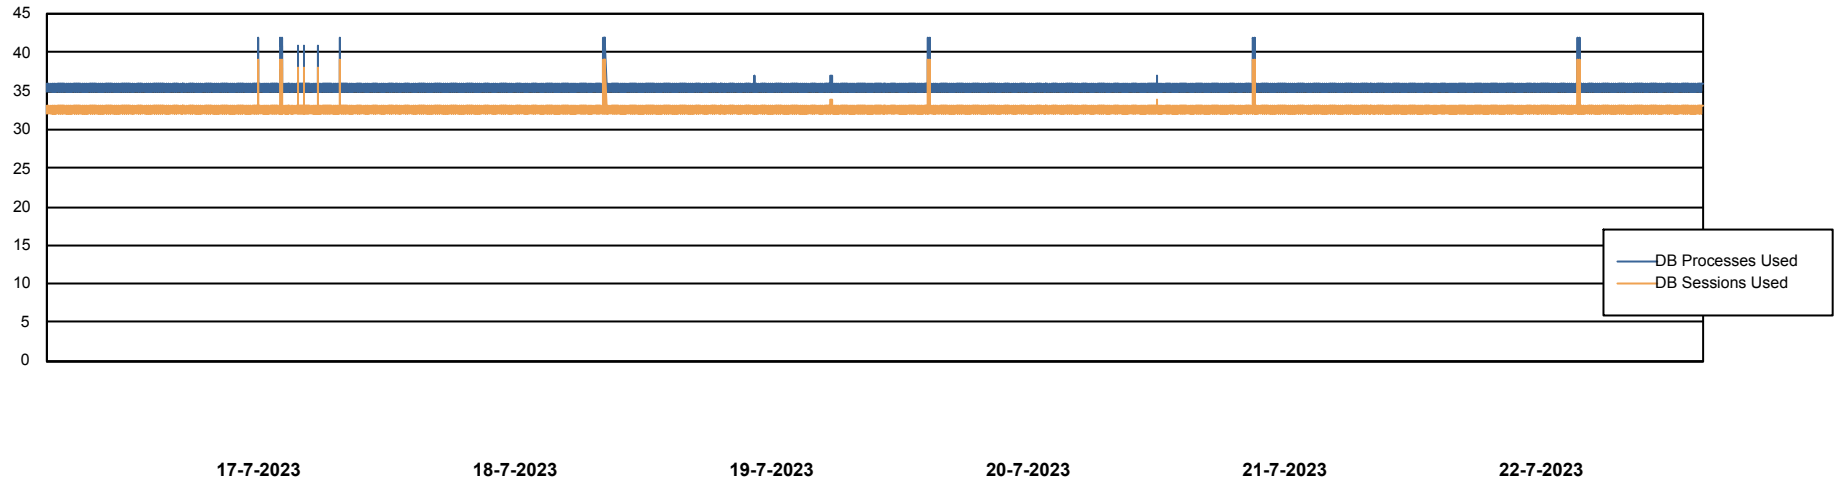

Weekly SLA Customer Report

Customer PHS_Production
Database ID 47

Database Performance PHSDB_Production

Weekly SLA Customer Report

Customer PHS_Production
Database ID 47

Database Performance PHSDB_Standby

DB Processes Max 1,000