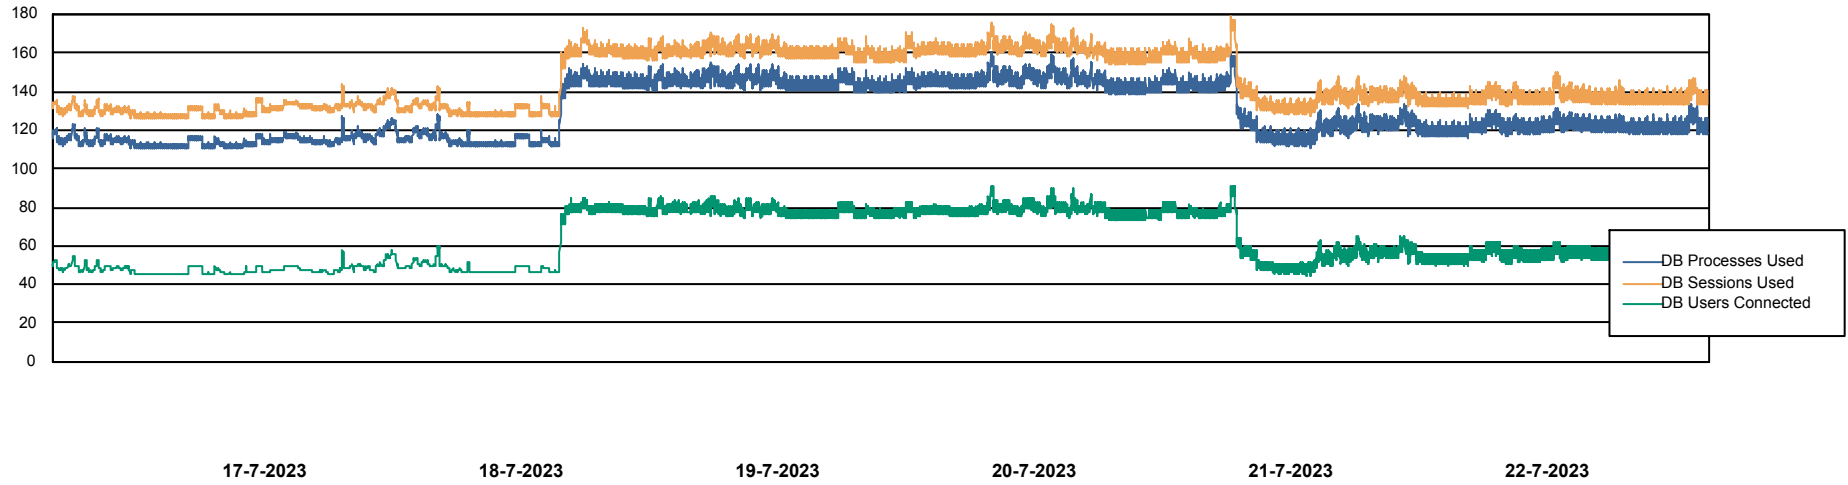

Harddisk Usage PHS_PRD_GCAB995b

	Free disk space on C: (%)	Total disk space on C: (Gb)	Used disk space on C: (Gb)
22-7-2023	37	49	31
21-7-2023	37	49	31
20-7-2023	37	49	31
19-7-2023	37	49	31
18-7-2023	37	49	31
17-7-2023	37	49	31
16-7-2023	37	49	31

Weekly SLA Customer Report

Customer PHS_Production
Database ID 47

Database Performance PHSDB_Production

Weekly SLA Customer Report

Customer PHS_Production
Database ID 47

Database Performance PHSDB_Standby

DB Processes Max 1,000