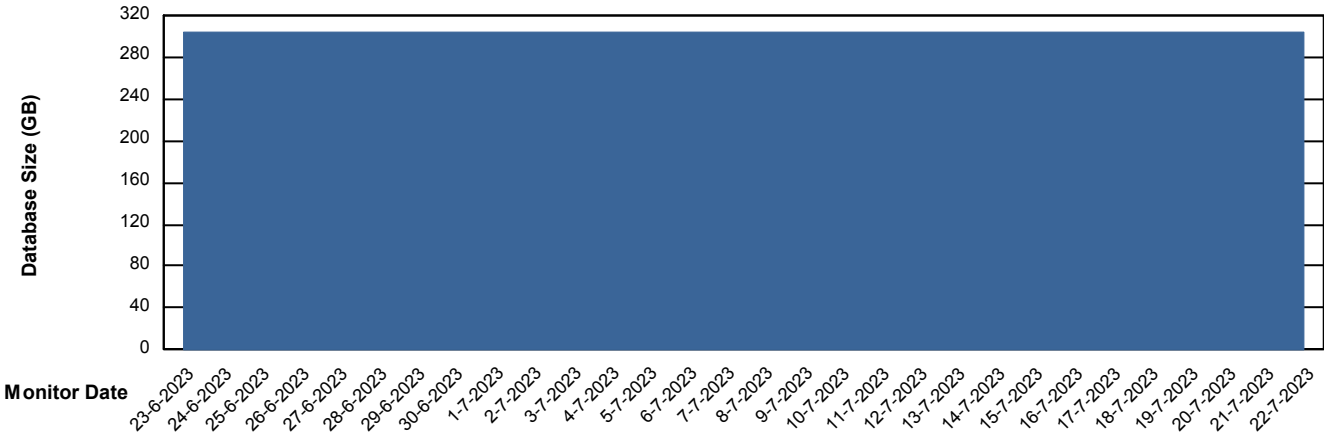

Weekly SLA Customer Report

Customer PCO_Production (Bronze)
Database ID 44

Database Performance PCODB_Production

Weekly SLA Customer Report

Customer PCO_Production (Bronze)
 Database ID 44

DATABASE SIZE PCODB_Production

Database growth over last month

Database Tablespace PCODB_Production

Date	Tablespace Name	Filesize (Gb)	Usedsize (Gb)	Percentage free
22-7-2023	ABSDATA	238	116	51
	INDX	329	186	44
21-7-2023	ABSDATA	238	116	51
	INDX	329	186	44
20-7-2023	ABSDATA	238	116	51
	INDX	329	185	44
19-7-2023	ABSDATA	238	116	51
	INDX	329	185	44
18-7-2023	ABSDATA	238	116	51
	INDX	329	185	44
17-7-2023	ABSDATA	238	116	51
	INDX	329	185	44
16-7-2023	ABSDATA	238	116	51
	INDX	329	185	44