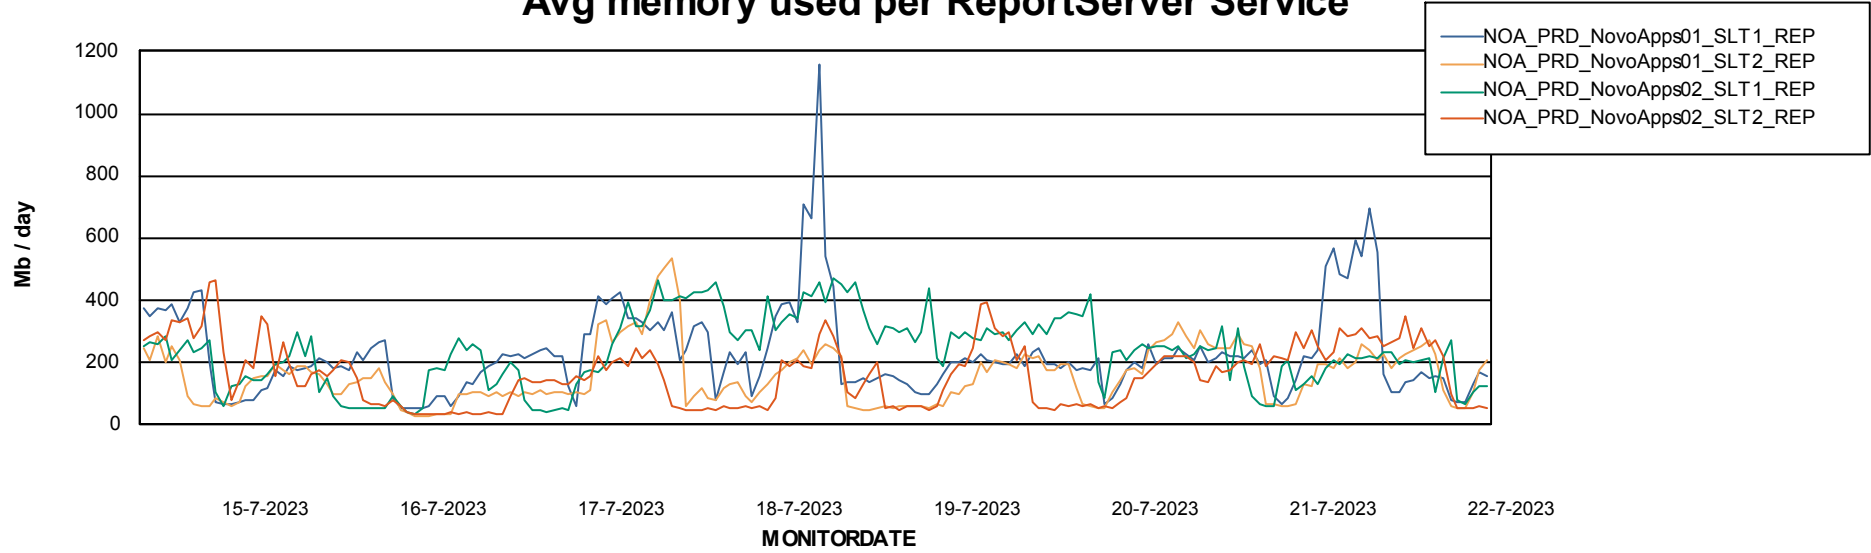

ABSSolute Application ReportServer Services

Avg memory used per ReportServer Service