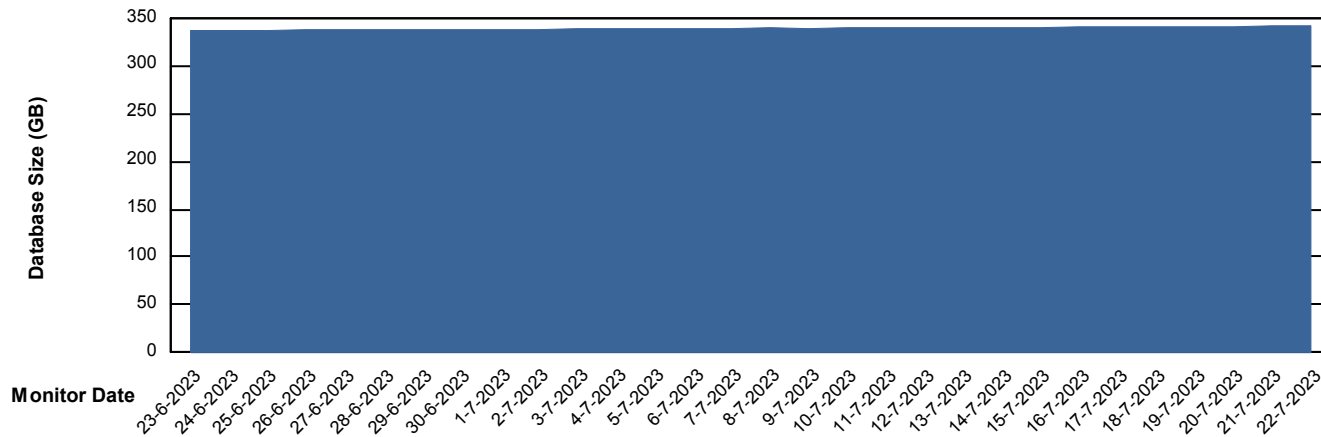

# Weekly SLA Customer Report

Customer NOA\_Production (24/7)  
Database ID 116

DATABASE SIZE NOA\_BI\_NOVOBI\_Production

### Database growth over last month

DATABASE SIZE NOA\_PRD\_NovoABS01\_DB

### Database growth over last month