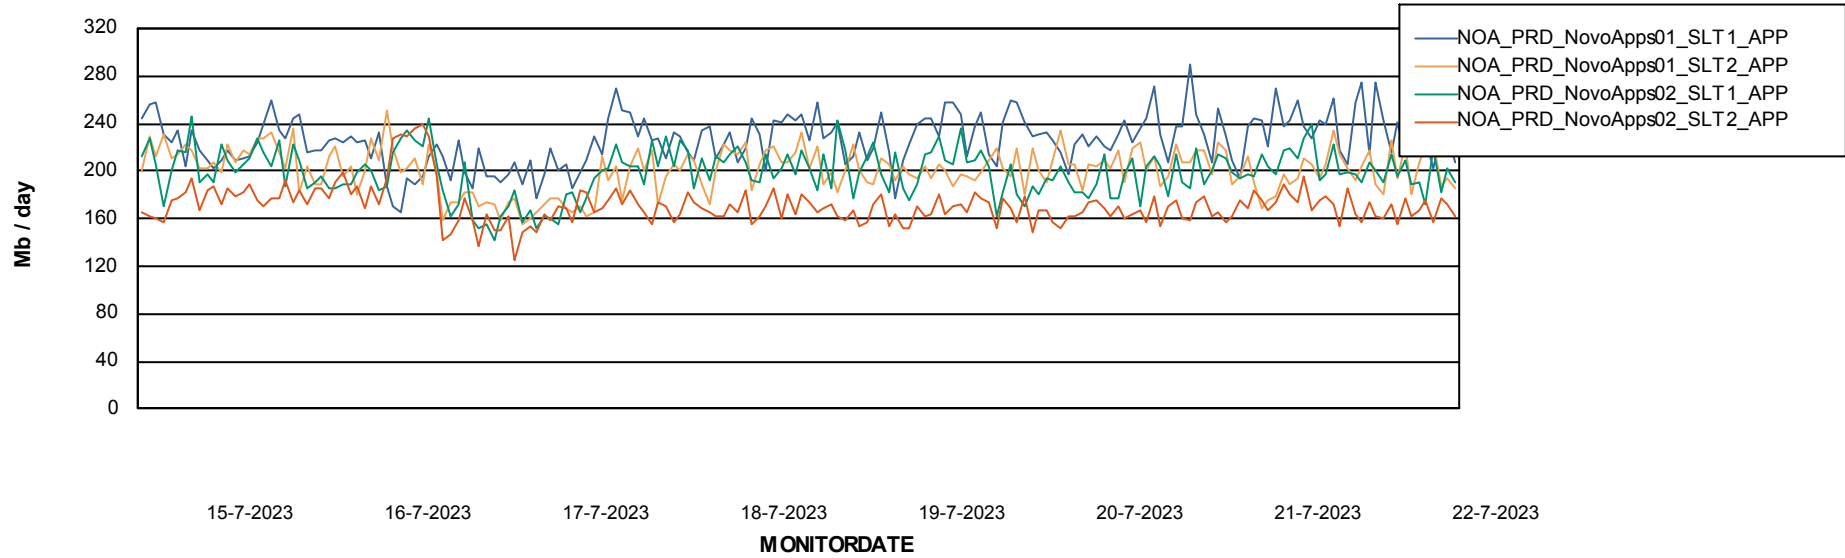

ABSSolute Application Server Services

Avg memory used per ABS Server Service