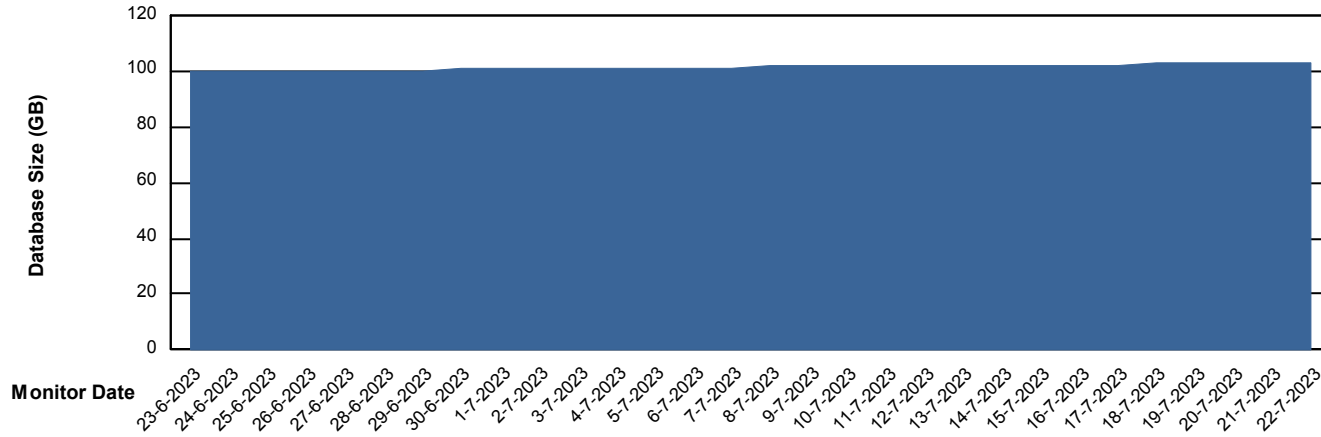

DATABASE SIZE NOA_BI_NOVOBI_Production

Database growth over last month