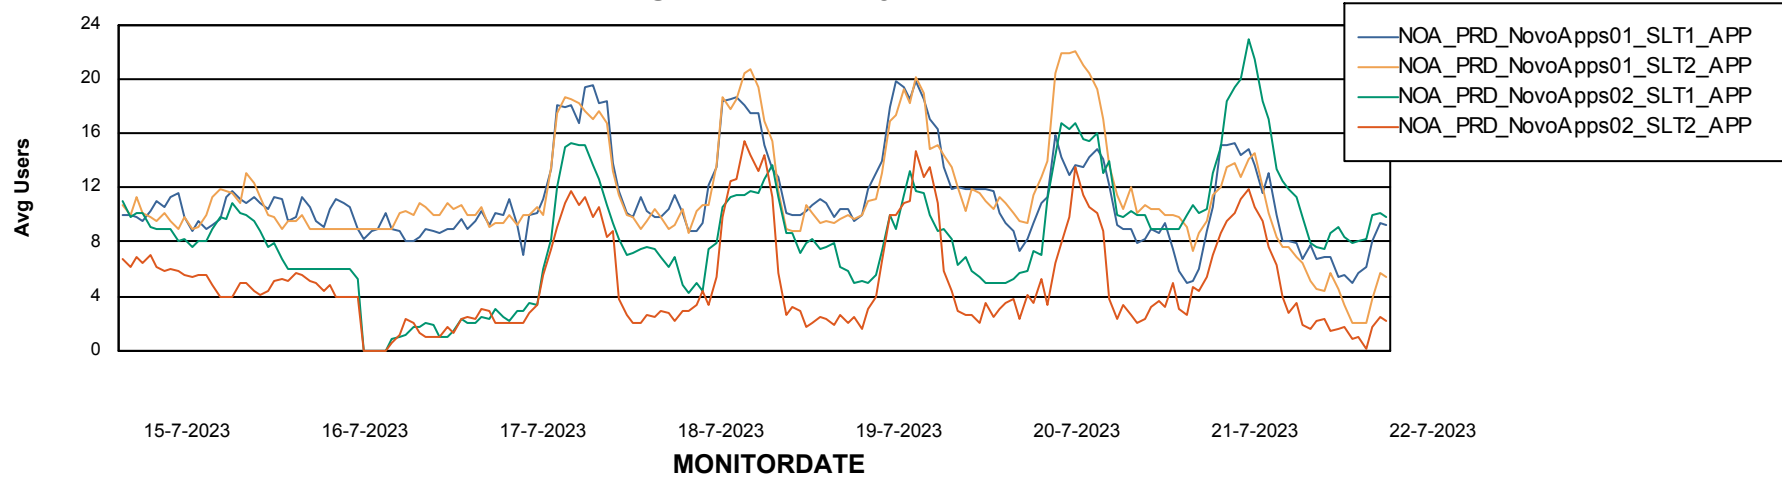

Avg users per day per ABS server