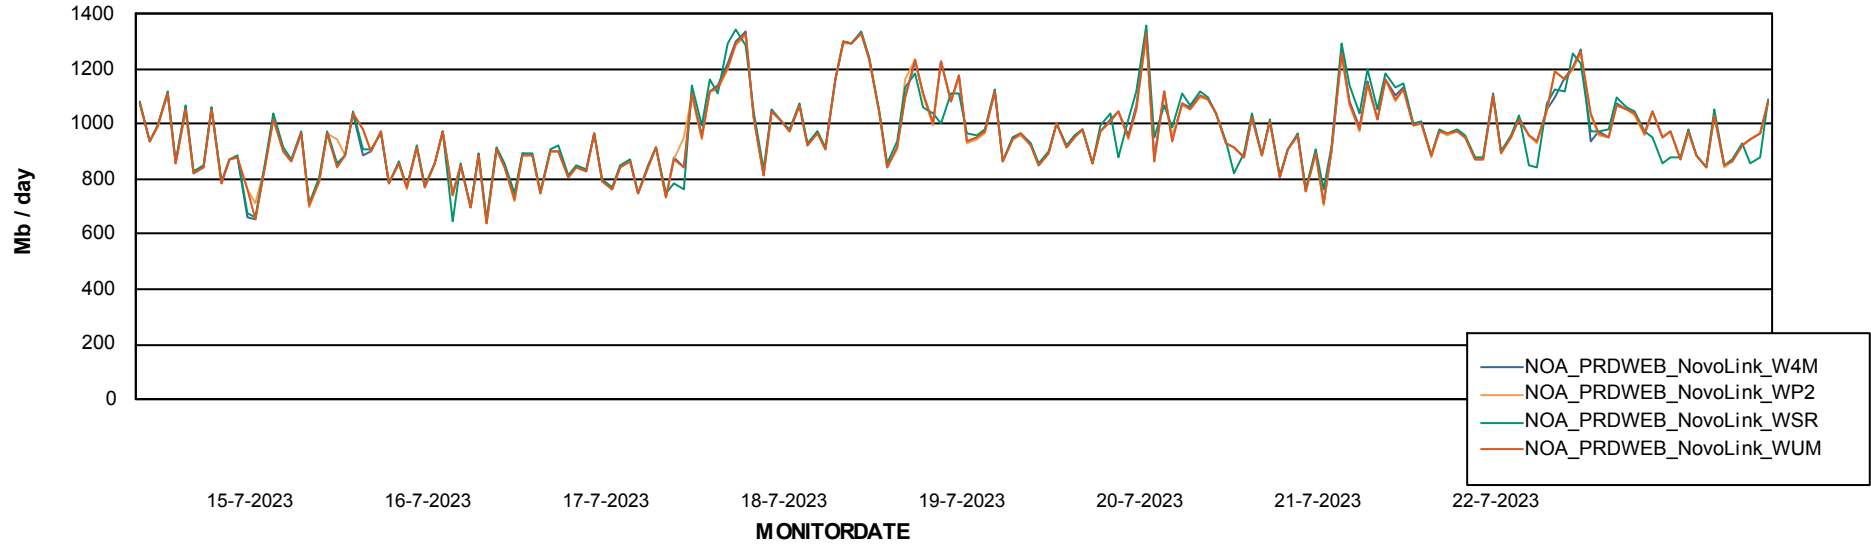

ABSSolute Web Component Services

Avg memory used per ABS Web component