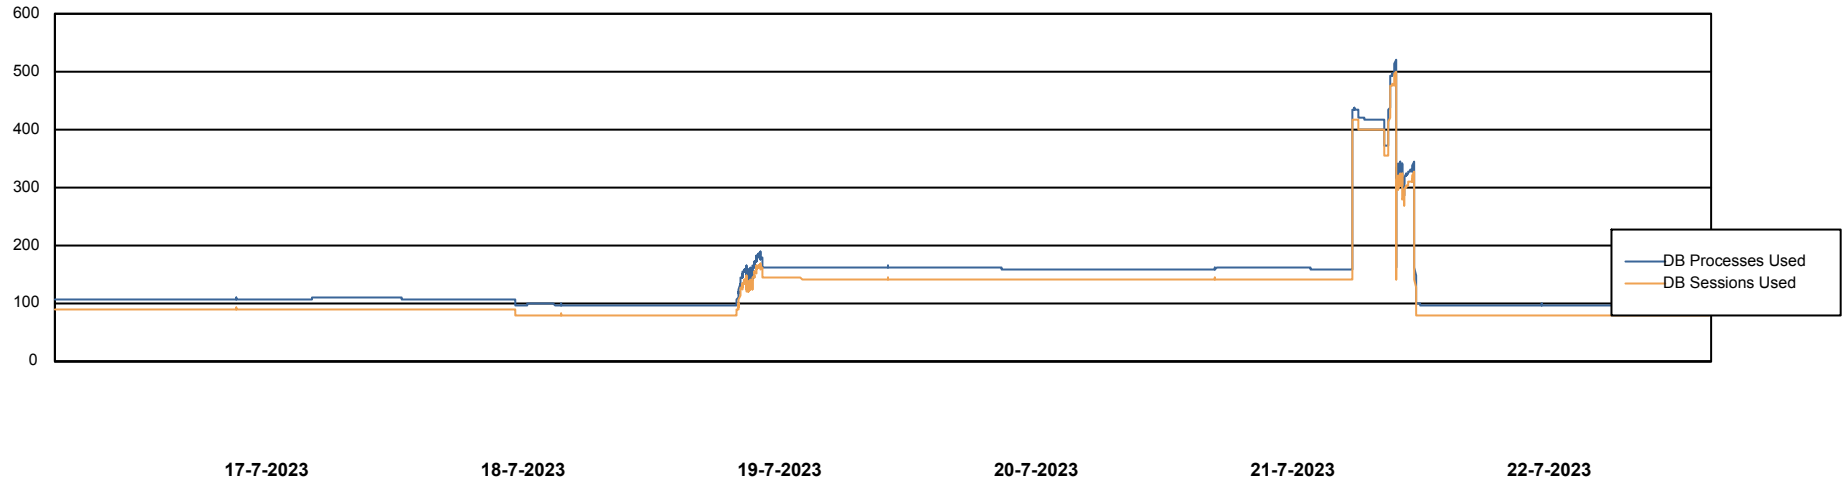

Database Performance LTS_PROD_CLSABSDB02_SBDB

DB Processes Max 4
DB Processes Max 0
DB Processes Max 1,000