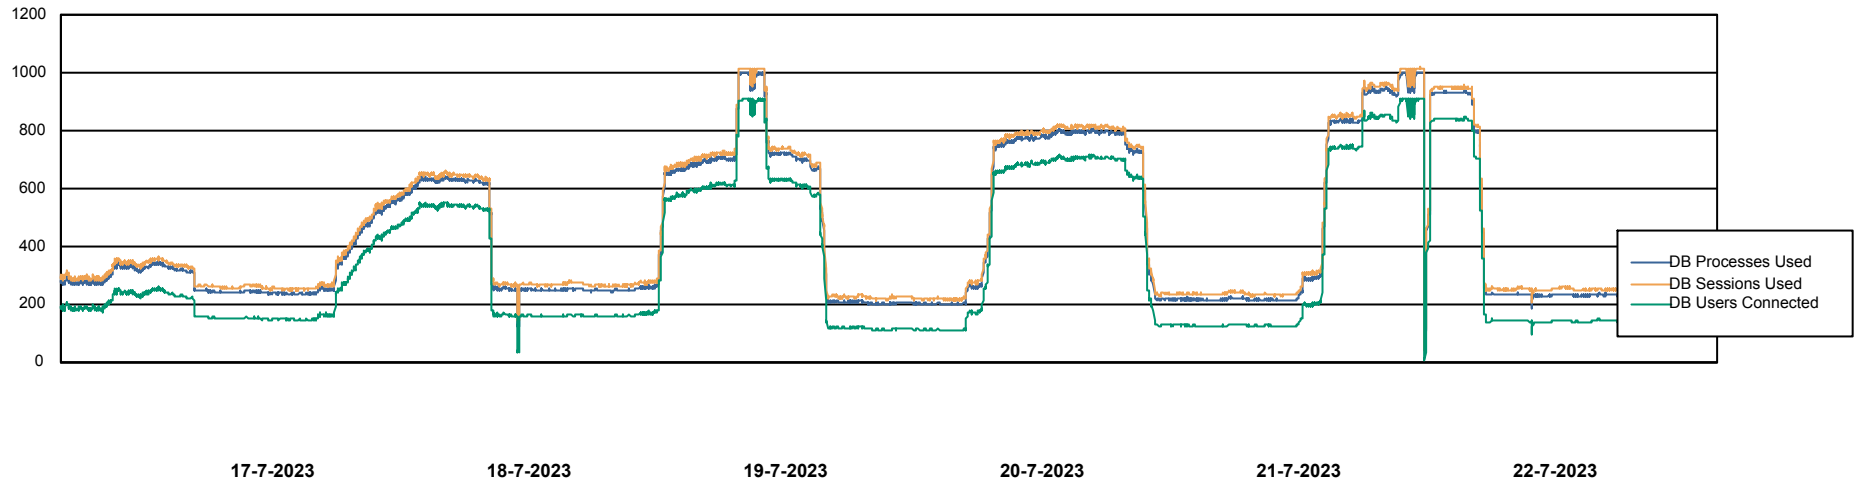

Weekly SLA Customer Report

Customer LTS(CleanLease)_Production
Database ID 126

Database Performance LTS_PROD_CLSABSBI01_BI

Weekly SLA Customer Report

Customer LTS(CleanLease)_Production
Database ID 126

Database Performance LTS_PROD_CLSABSD01_PRDB