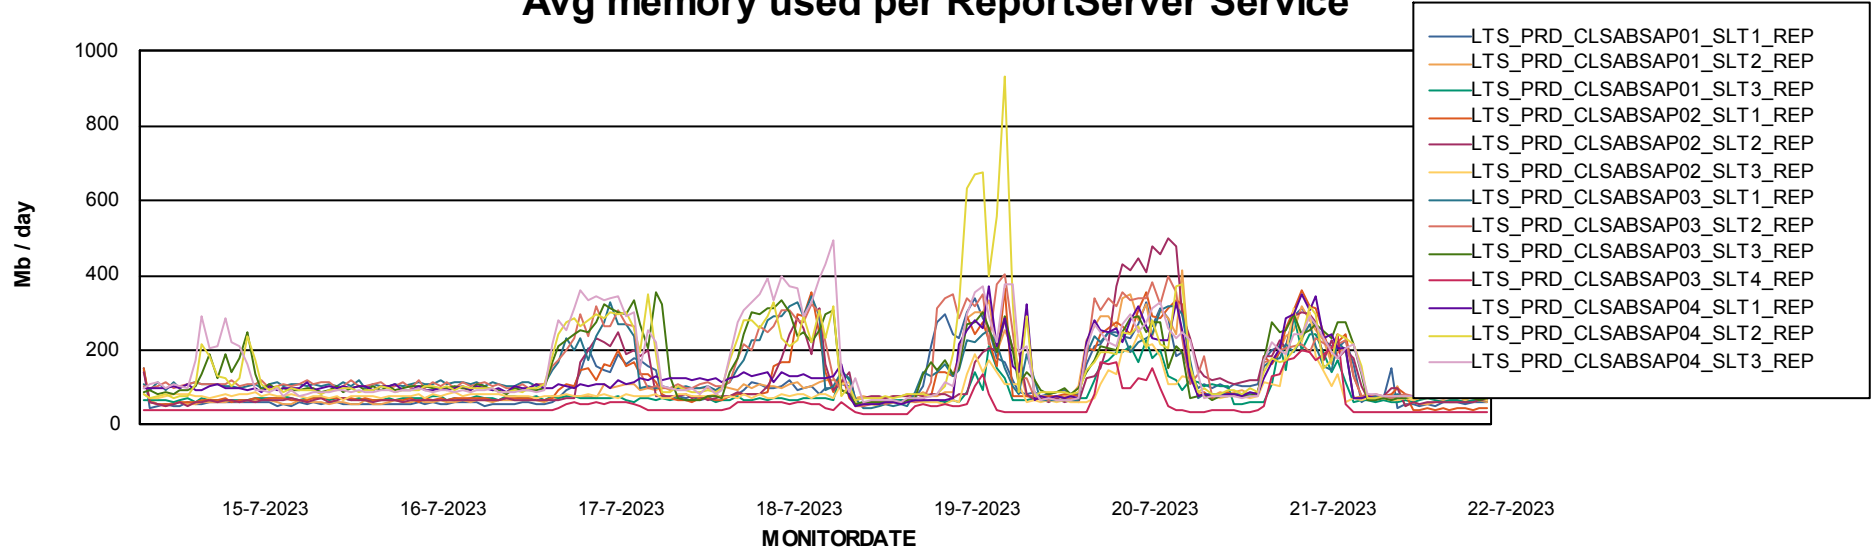

ABSSolute Application ReportServer Services

Avg memory used per ReportServer Service