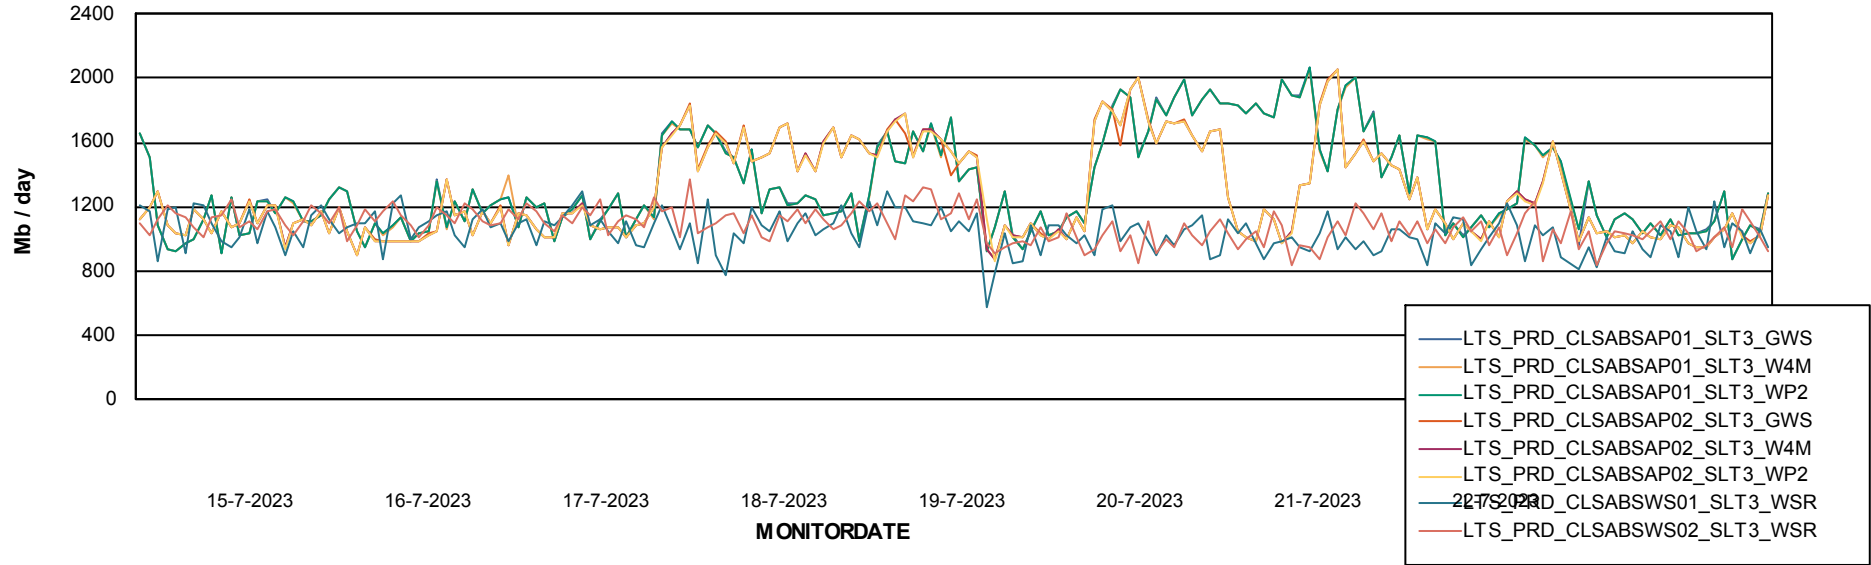

Avg memory used per ReportServer Service

Weekly SLA Customer Report

Customer LTS(CleanLease)_Production
Database ID 126

ABSSolute Web Component Services

Avg memory used per ABS Web component

Weekly SLA Customer Report