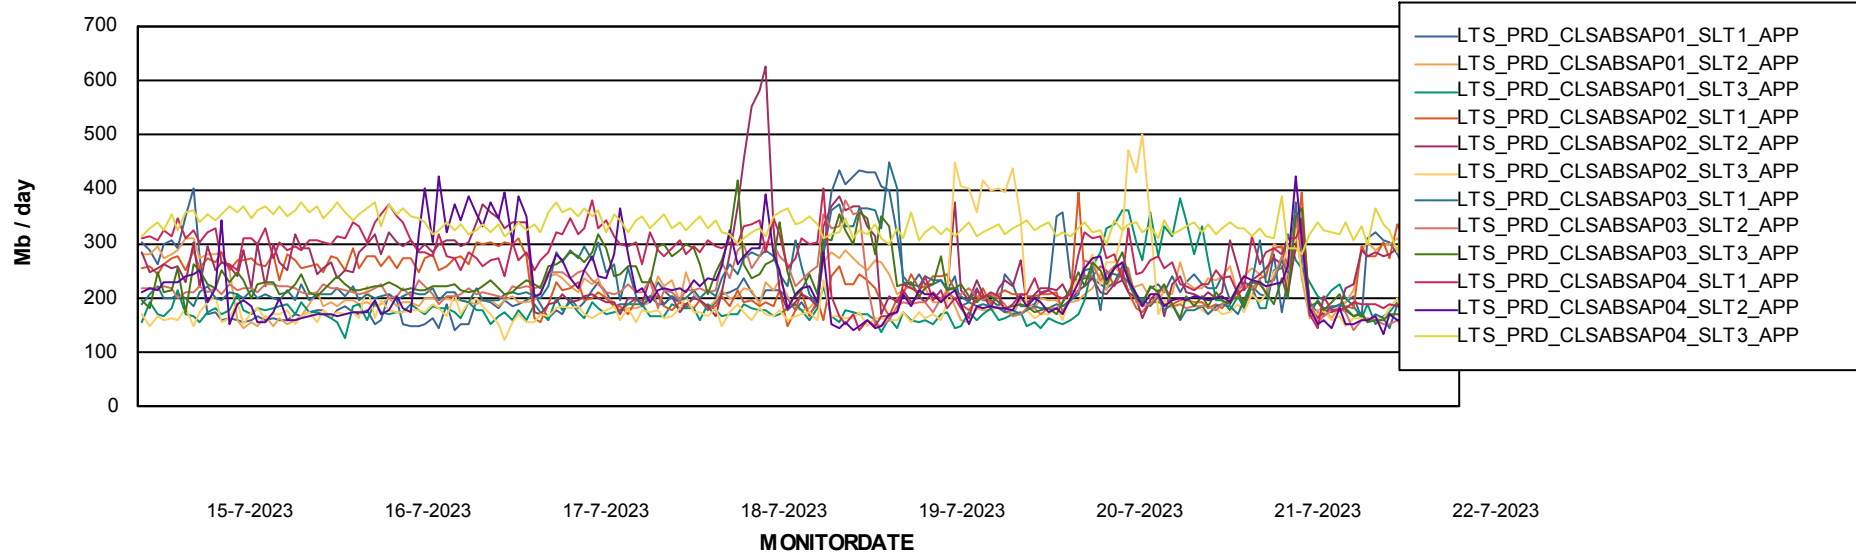

ABSSolute Application Server Services

Avg memory used per ABS Server Service