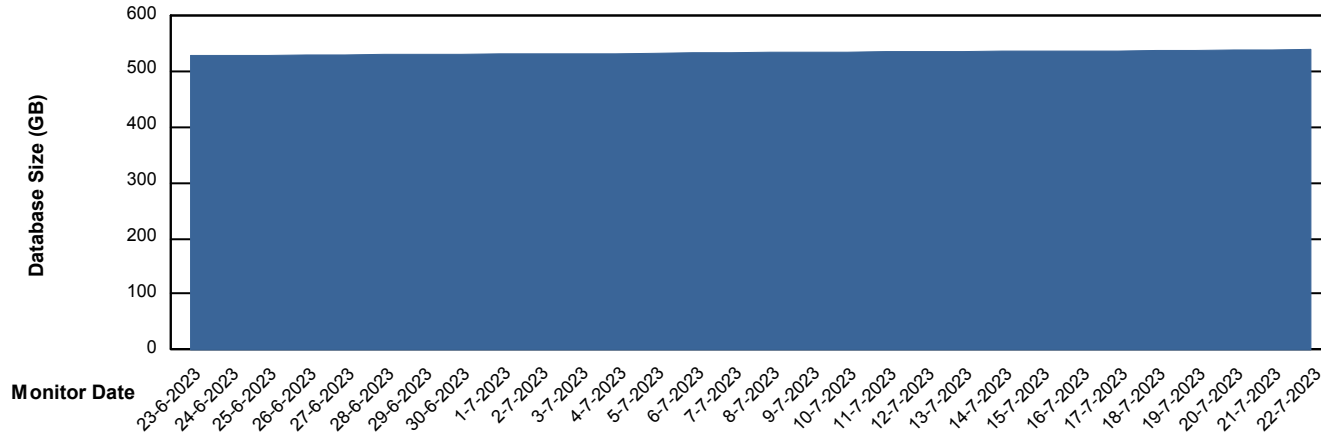

DATABASE SIZE LTS_PROD_CLSABSBI01_BI

Database growth over last month