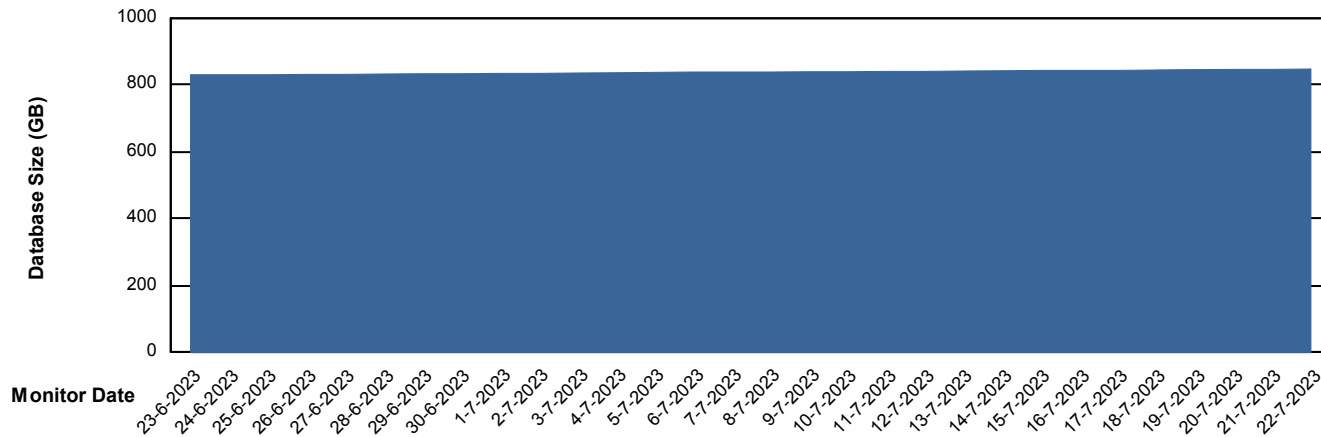

Customer LTS(CleanLease)_Production
Database ID 126

DATABASE SIZE LTS_PROD_CLSABSBI01_BI

Database growth over last month

DATABASE SIZE LTS_PROD_CLSABSDB01_PRDB

Database growth over last month

Weekly SLA Customer Report